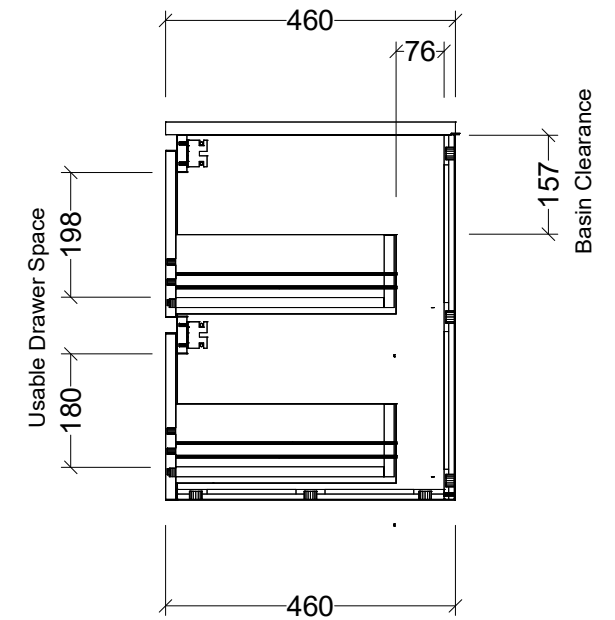

CABINET DETAILS

Range	Oxbow 750
Description	Wall Hung, Centre Bowl
Cabinet SKU	OXB-VCO-750-C-X-W
TOP DETAILS	
Available Tops:	SilkSurface
	Stone

Timberline Bathroom Products Pty Ltd
22 Myrtle Drive, Armidale NSW 2350
www.timberline.com.au | 02 6773 8500

PLEASE NOTE: Due to the manufacturing process of ceramic tops, size variation (+/- 3%) is to be expected. E&OE. Copyright ©