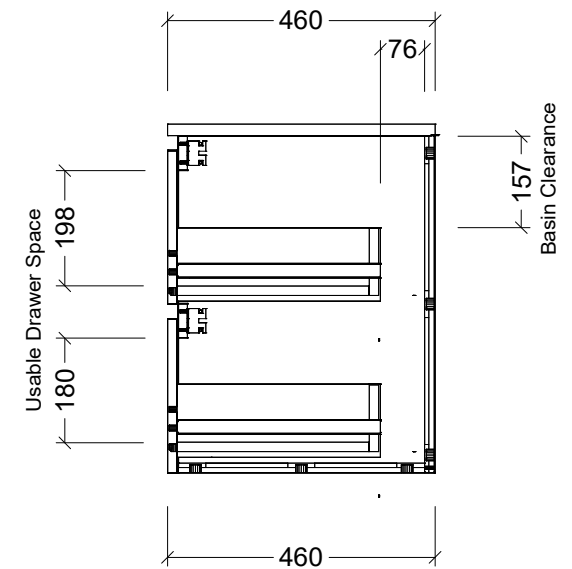

PLEASE NOTE: Due to the manufacturing process of ceramic tops, size variation (+/- 3%) is to be expected. E&OE. Copyright ©

CABINET DETAILS

Range	Oxbow 1050
Description	Floorstanding, Centre Bowl
Cabinet SKU	AXB-VCO-1050-C-X-F
TOP DETAILS	
Available Tops:	SilkSurface
	Stone