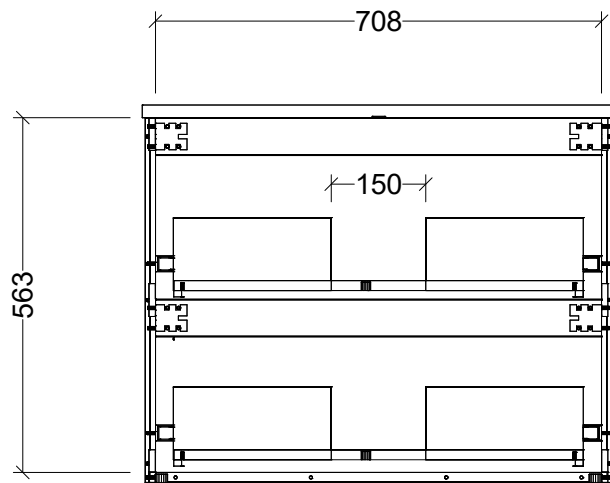

CABINET DETAILS

Range	Oxbow 750
Description	Wall Hung, Centre Bowl
Cabinet SKU	OXB-VCO-750-C-X-W
TOP DETAILS	
Available Tops:	SilkSurface
	Stone

Timberline Bathroom Products Pty Ltd
22 Myrtle Drive, Armidale NSW 2350
www.timberline.com.au | 02 6773 8500

PLEASE NOTE: Due to the manufacturing process of ceramic tops, size variation (+/- 3%) is to be expected. E&OE. Copyright ©