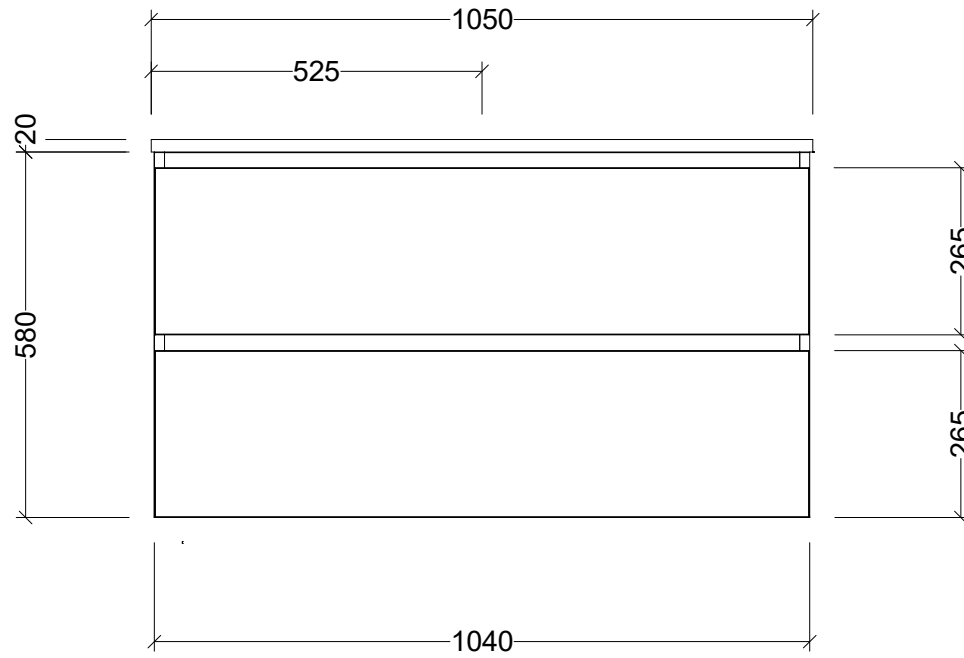

CABINET DETAILS

Range	Oxbow 1050
Description	Wall Hung, Centre Bowl
Cabinet SKU	OXB-VCO-1050-C-X-W

TOP DETAILS

Available Tops:	SilkSurface
	Stone

Timberline Bathroom Products Pty Ltd
 22 Myrtle Drive, Armidale NSW 2350
 www.timberline.com.au | 02 6773 8500

PLEASE NOTE: Due to the manufacturing process of ceramic tops, size variation (+/- 3%) is to be expected. E&OE. Copyright ©

CABINET DETAILS

Range	Oxbow 1050
Description	Floorstanding, Centre Bowl
Cabinet SKU	AXB-VCO-1050-C-X-F
TOP DETAILS	
Available Tops:	SilkSurface
	Stone