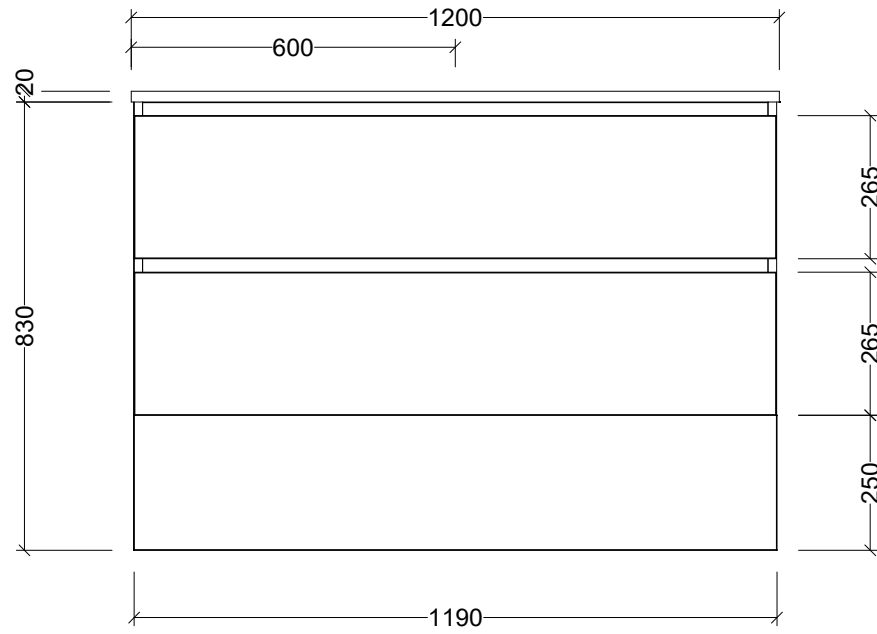

CABINET DETAILS

Range	Oxbow 1200
Description	Floorstanding, Centre Bowl
Cabinet SKU	AXB-VCO-1200-C-X-F
TOP DETAILS	
Available Tops:	SilkSurface
	Stone

Timberline Bathroom Products Pty Ltd
22 Myrtle Drive, Armidale NSW 2350
www.timberline.com.au | 02 6773 8500

PLEASE NOTE: Due to the manufacturing process of ceramic tops, size variation (+/- 3%) is to be expected. E&OE. Copyright ©