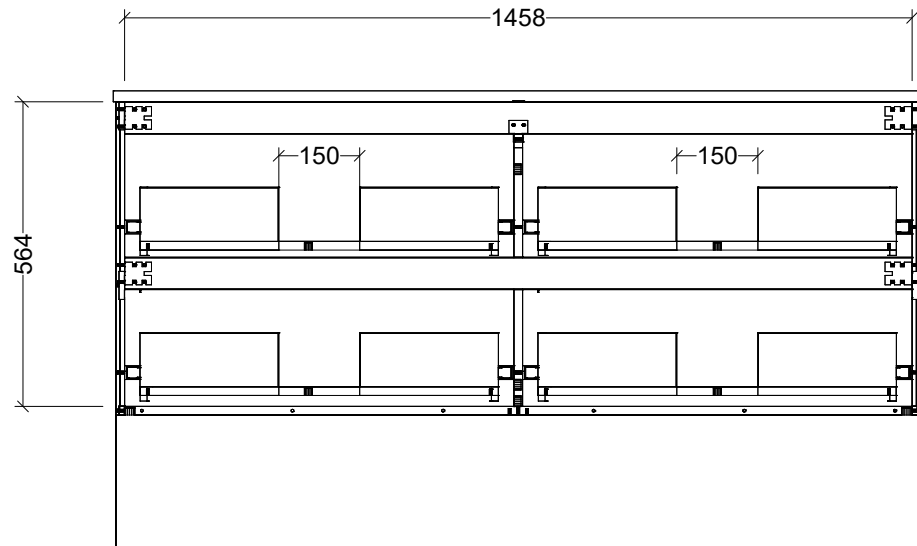

CABINET DETAILS

Range	Oxbow 1500
Description	Floorstanding, Double Bowl
Cabinet SKU	OXB-VCO-1500-D-X-F
TOP DETAILS	
Available Tops:	SilkSurface
	Stone

Timberline Bathroom Products Pty Ltd
22 Myrtle Drive, Armidale NSW 2350
www.timberline.com.au | 02 6773 8500

PLEASE NOTE: Due to the manufacturing process of ceramic tops, size variation (+/- 3%) is to be expected. E&OE. Copyright ©