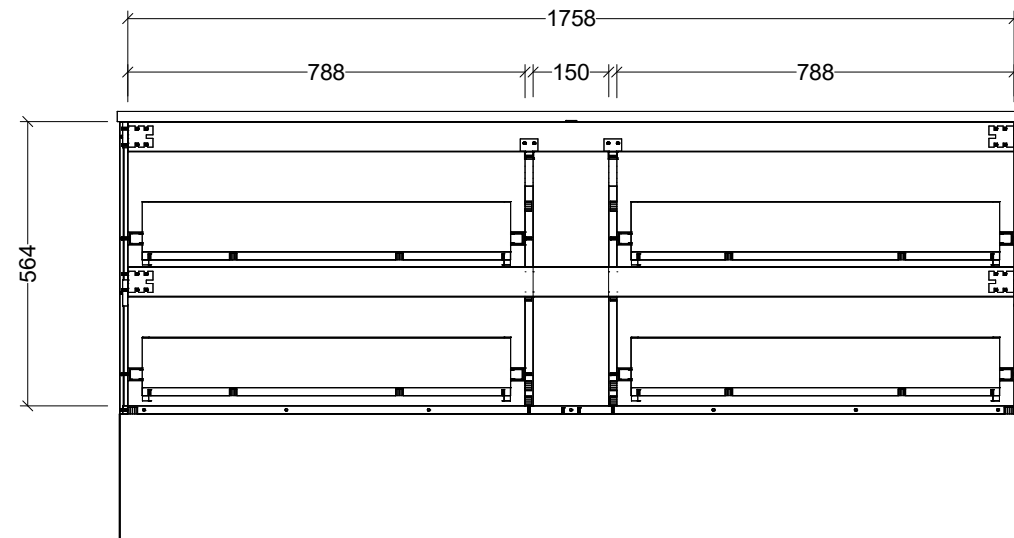

CABINET DETAILS

Range	Oxbow 1800
Description	Floorstanding, Centre Bowl
Cabinet SKU	OXB-VCO-1800-C-X-F
TOP DETAILS	
Available Tops:	SilkSurface
	Stone

Timberline Bathroom Products Pty Ltd
22 Myrtle Drive, Armidale NSW 2350
www.timberline.com.au | 02 6773 8500

PLEASE NOTE: Due to the manufacturing process of ceramic tops, size variation (+/- 3%) is to be expected. E&OE. Copyright ©