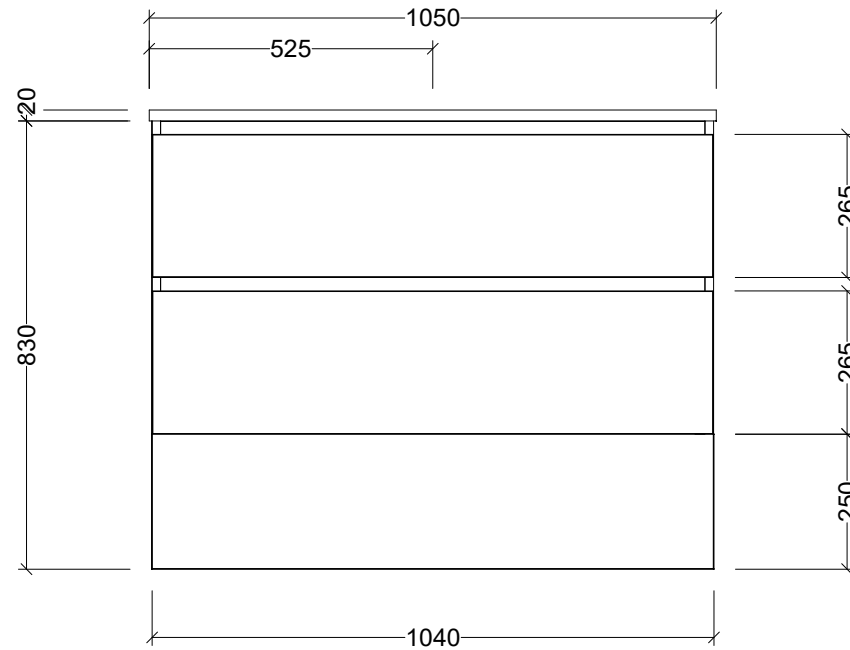

CABINET DETAILS

Range	Oxbow 1050
Description	Floorstanding, Centre Bowl
Cabinet SKU	AXB-VCO-1050-C-X-F
TOP DETAILS	
Available Tops:	SilkSurface
	Stone

Timberline Bathroom Products Pty Ltd
22 Myrtle Drive, Armidale NSW 2350
www.timberline.com.au | 02 6773 8500

PLEASE NOTE: Due to the manufacturing process of ceramic tops, size variation (+/- 3%) is to be expected. E&OE. Copyright ©