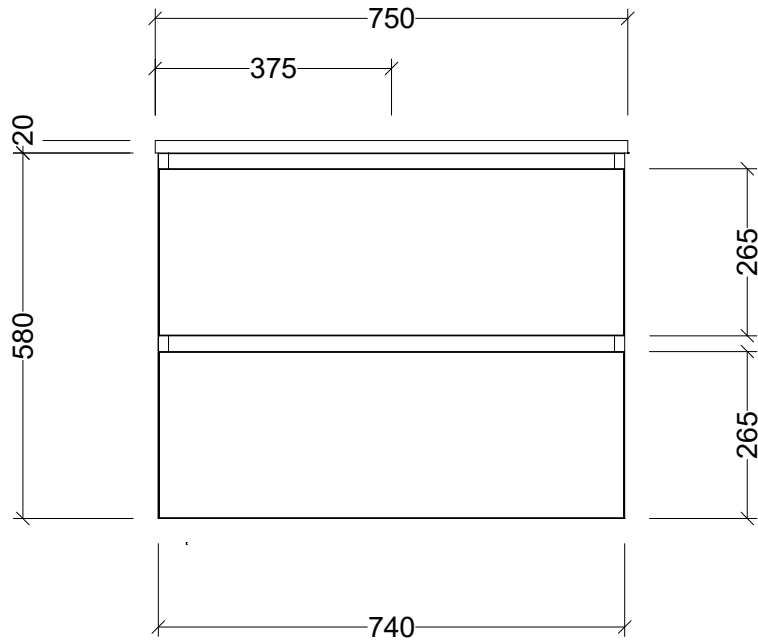

CABINET DETAILS

Range	Oxbow 750
Description	Wall Hung, Centre Bowl
Cabinet SKU	OXB-VCO-750-C-X-W
TOP DETAILS	
Available Tops:	SilkSurface
	Stone

Timberline Bathroom Products Pty Ltd
22 Myrtle Drive, Armidale NSW 2350
www.timberline.com.au | 02 6773 8500

PLEASE NOTE: Due to the manufacturing process of ceramic tops, size variation (+/- 3%) is to be expected. E&OE. Copyright ©