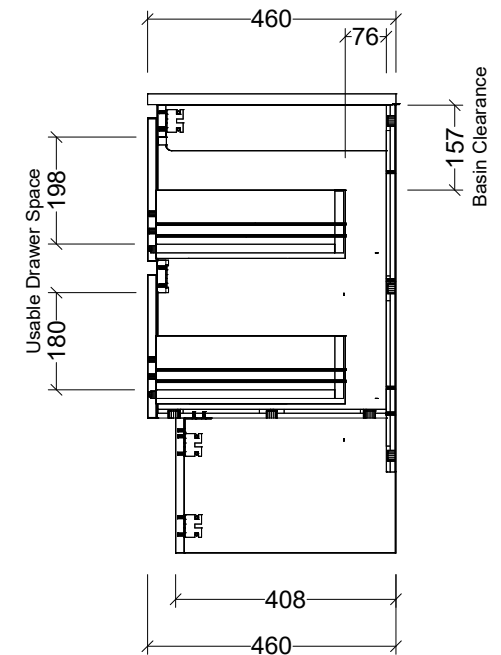

CABINET DETAILS

Range	Oxbow 1500
Description	Floorstanding, Double Bowl
Cabinet SKU	OXB-VCO-1500-D-X-F
TOP DETAILS	
Available Tops:	SilkSurface
	Stone

Timberline Bathroom Products Pty Ltd
22 Myrtle Drive, Armidale NSW 2350
www.timberline.com.au | 02 6773 8500

PLEASE NOTE: Due to the manufacturing process of ceramic tops, size variation (+/- 3%) is to be expected. E&OE. Copyright ©