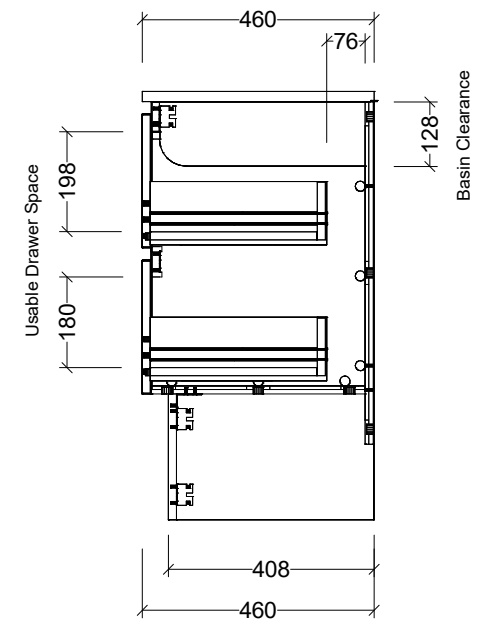

CABINET DETAILS

Range	Oxbow 1800
Description	Floorstanding, Centre Bowl
Cabinet SKU	OXB-VCO-1800-C-X-F
TOP DETAILS	
Available Tops:	SilkSurface
	Stone

Timberline Bathroom Products Pty Ltd
22 Myrtle Drive, Armidale NSW 2350
www.timberline.com.au | 02 6773 8500

PLEASE NOTE: Due to the manufacturing process of ceramic tops, size variation (+/- 3%) is to be expected. E&OE. Copyright ©