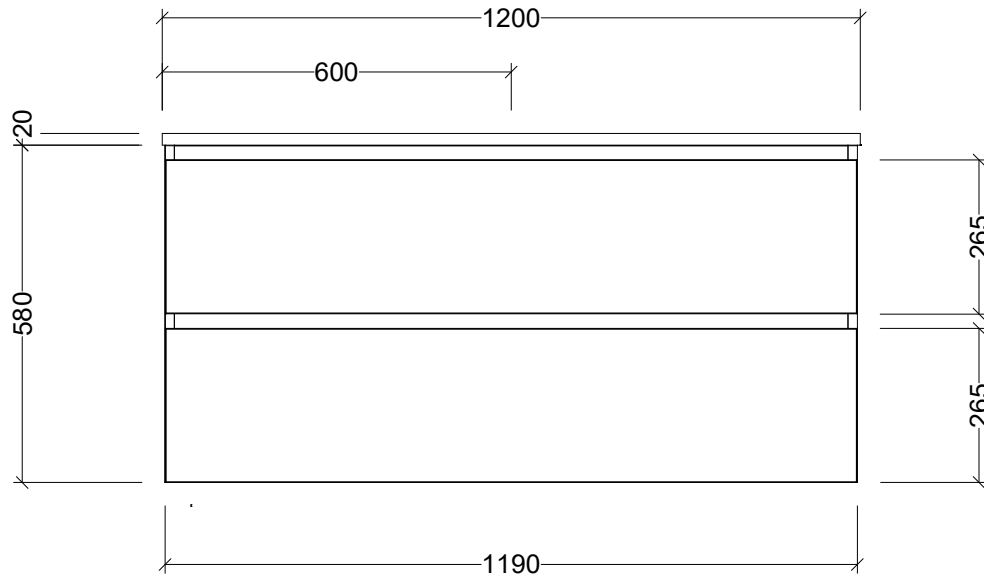

CABINET DETAILS

Range	Oxbow 1200
Description	Wall Hung, Centre Bowl
Cabinet SKU	OXB-VCO-1200-C-X-W

TOP DETAILS

Available Tops:	SilkSurface
	Stone

Timberline Bathroom Products Pty Ltd
22 Myrtle Drive, Armidale NSW 2350
www.timberline.com.au | 02 6773 8500

PLEASE NOTE: Due to the manufacturing process of ceramic tops, size variation (+/- 3%) is to be expected. E&OE. Copyright ©