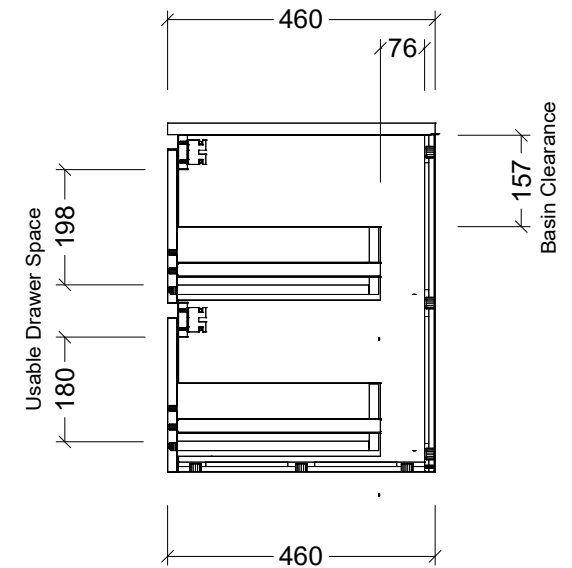

CABINET DETAILS

Range	Oxbow 1200
Description	Wall Hung, Centre Bowl
Cabinet SKU	OXB-VCO-1200-C-X-W

TOP DETAILS

Available Tops:	SilkSurface
	Stone

Timberline Bathroom Products Pty Ltd
22 Myrtle Drive, Armidale NSW 2350
www.timberline.com.au | 02 6773 8500

PLEASE NOTE: Due to the manufacturing process of ceramic tops, size variation (+/- 3%) is to be expected. E&OE. Copyright ©