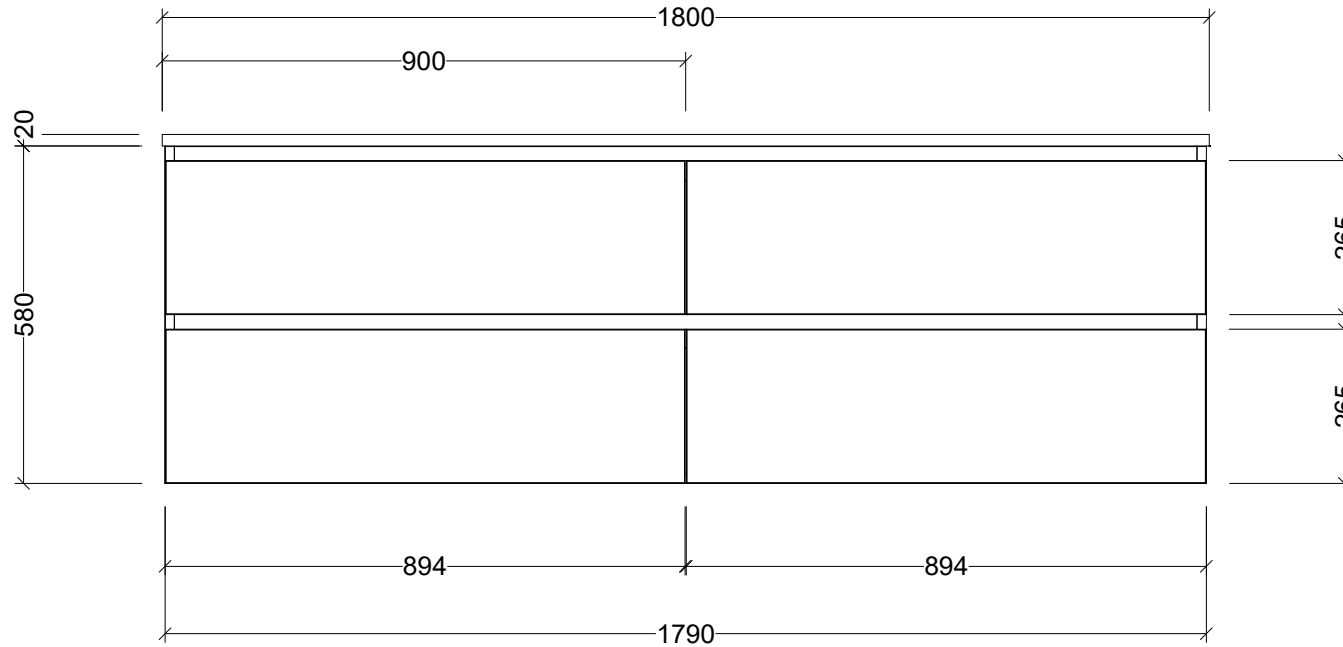

CABINET DETAILS

Range	Oxbow 1800
Description	Wall Hung, Centre Bowl
Cabinet SKU	OXB-VCO-1800-C-X-W

TOP DETAILS

Available Tops:	SilkSurface
	Stone

Timberline Bathroom Products Pty Ltd
 22 Myrtle Drive, Armidale NSW 2350
www.timberline.com.au | 02 6773 8500

PLEASE NOTE: Due to the manufacturing process of ceramic tops, size variation (+/- 3%) is to be expected. E&OE. Copyright ©

CABINET DETAILS

Range	Oxbow 1800
Description	Wall Hung, Double Bowl
Cabinet SKU	OXB-VCO-1800-D-X-W