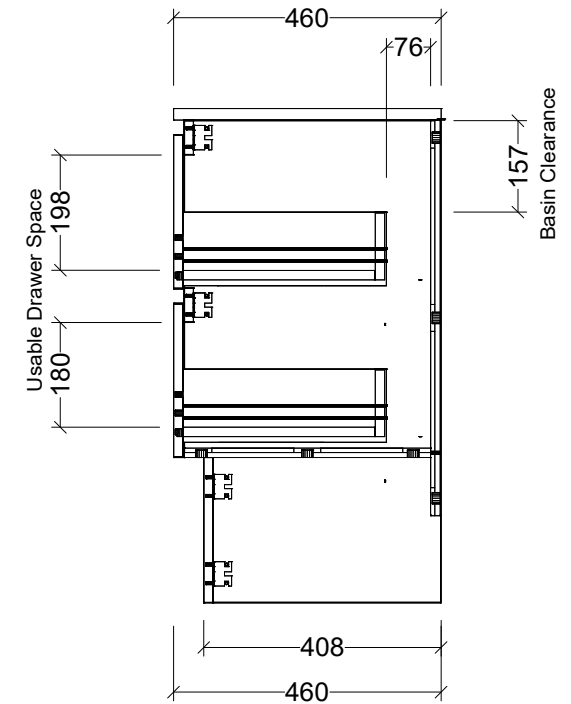

CABINET DETAILS

Range	Oxbow 750
Description	Floorstanding, Centre Bowl
Cabinet SKU	OXB-VCO-750-C-X-F
TOP DETAILS	
Available Tops:	SilkSurface
	Stone

Timberline Bathroom Products Pty Ltd
22 Myrtle Drive, Armidale NSW 2350
www.timberline.com.au | 02 6773 8500

PLEASE NOTE: Due to the manufacturing process of ceramic tops, size variation (+/- 3%) is to be expected. E&OE. Copyright ©