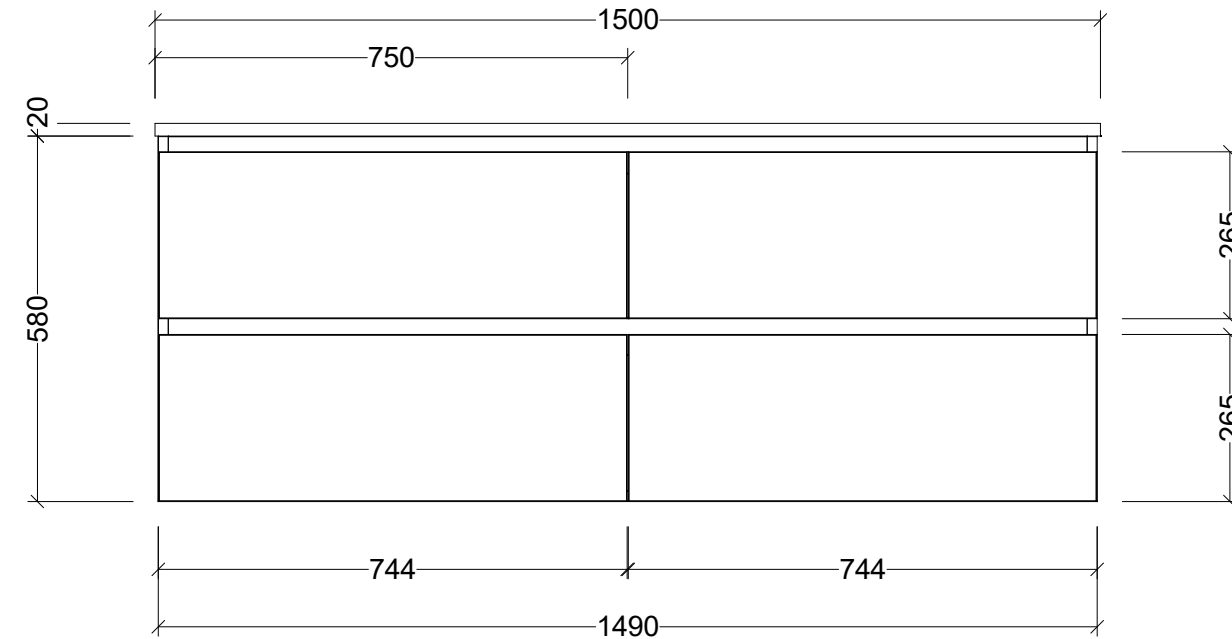

PLEASE NOTE: Due to the manufacturing process of ceramic tops, size variation (+/- 3%) is to be expected. E&OE. Copyright ©

CABINET DETAILS

Range	Oxbow 1500
Description	Wall Hung, Double Bowl
Cabinet SKU	OXB-VCO-1500-D-X-W