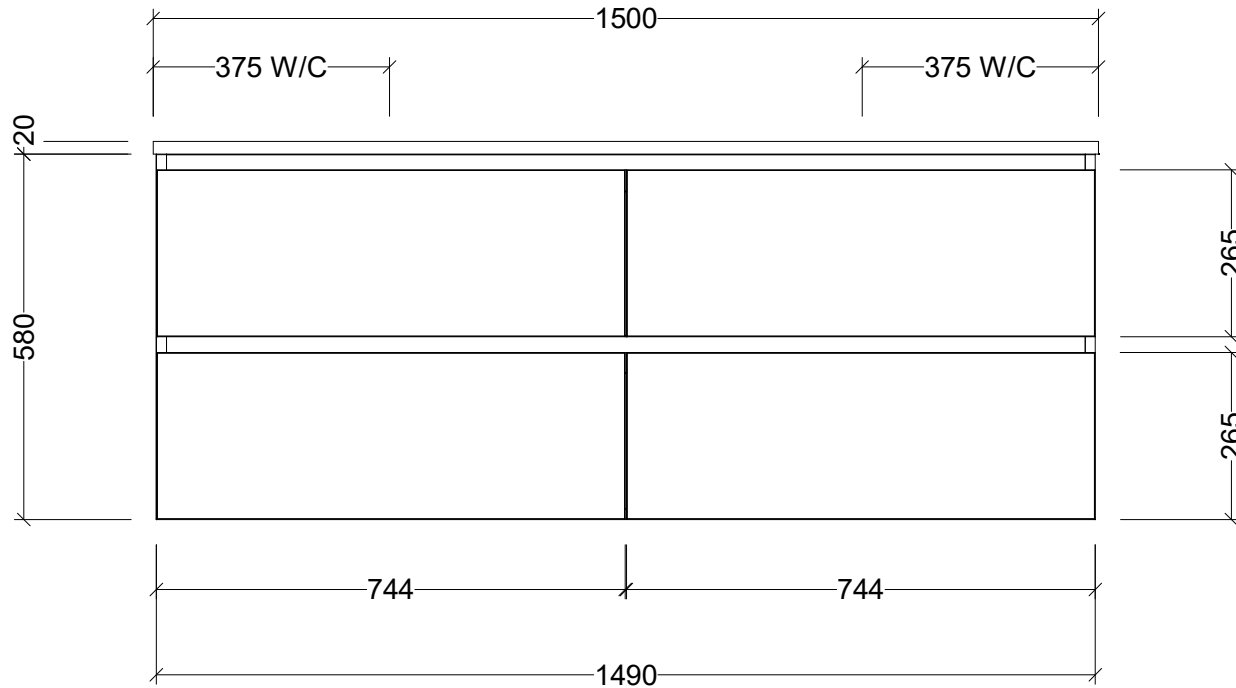

CABINET DETAILS

Range	Oxbow 1500
Description	Wall Hung, Double Bowl
Cabinet SKU	OXB-VCO-1500-D-X-W

TOP DETAILS

Available Tops:	SilkSurface
	Stone

Timberline Bathroom Products Pty Ltd
22 Myrtle Drive, Armidale NSW 2350
www.timberline.com.au | 02 6773 8500

PLEASE NOTE: Due to the manufacturing process of ceramic tops, size variation (+/- 3%) is to be expected. E&OE. Copyright ©