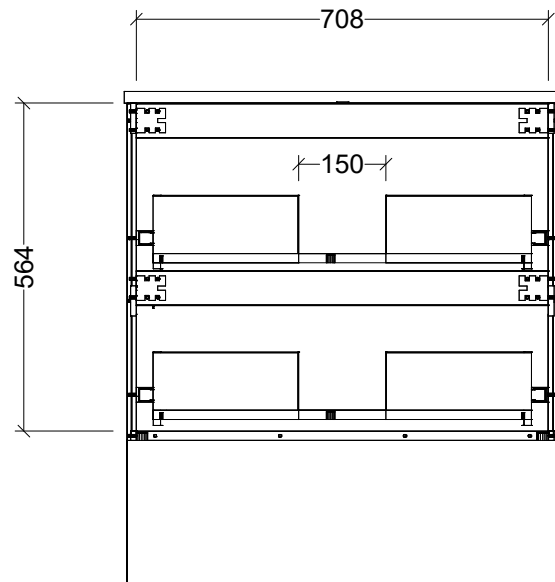

CABINET DETAILS

Range	Oxbow 750
Description	Floorstanding, Centre Bowl
Cabinet SKU	OXB-VCO-750-C-X-F
TOP DETAILS	
Available Tops:	SilkSurface
	Stone

Timberline Bathroom Products Pty Ltd
22 Myrtle Drive, Armidale NSW 2350
www.timberline.com.au | 02 6773 8500

PLEASE NOTE: Due to the manufacturing process of ceramic tops, size variation (+/- 3%) is to be expected. E&OE. Copyright ©