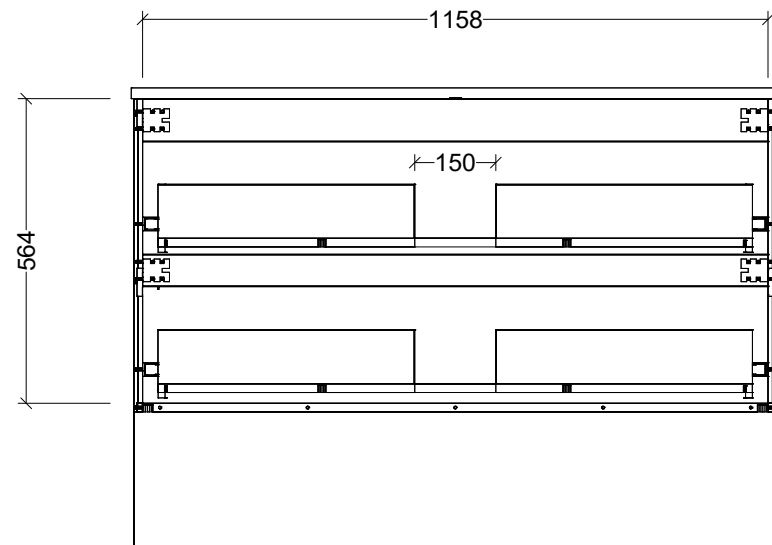

CABINET DETAILS

Range	Oxbow 1200
Description	Floorstanding, Centre Bowl
Cabinet SKU	AXB-VCO-1200-C-X-F
TOP DETAILS	
Available Tops:	SilkSurface
	Stone

Timberline Bathroom Products Pty Ltd
22 Myrtle Drive, Armidale NSW 2350
www.timberline.com.au | 02 6773 8500

PLEASE NOTE: Due to the manufacturing process of ceramic tops, size variation (+/- 3%) is to be expected. E&OE. Copyright ©