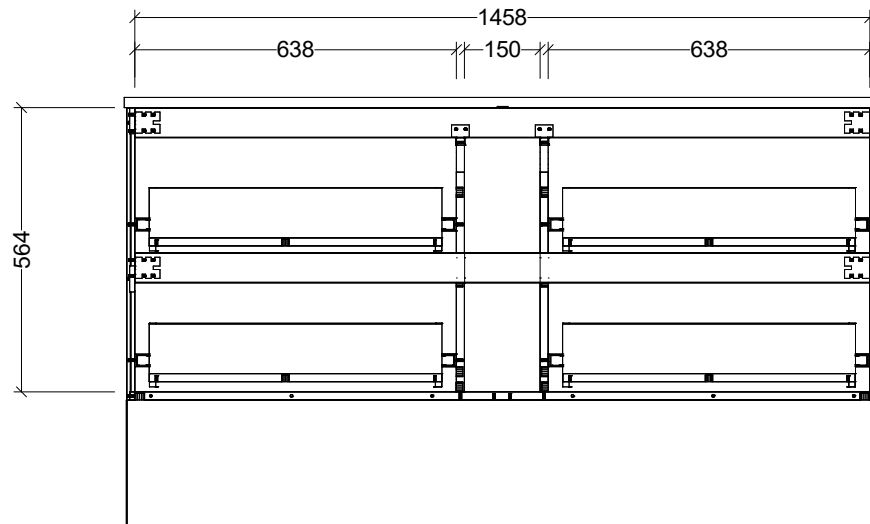

CABINET DETAILS

Range	Oxbow 1500
Description	Floorstanding, Centre Bowl
Cabinet SKU	OXB-VCO-1500-C-X-F
TOP DETAILS	
Available Tops:	SilkSurface
	Stone

Timberline Bathroom Products Pty Ltd
22 Myrtle Drive, Armidale NSW 2350
www.timberline.com.au | 02 6773 8500

PLEASE NOTE: Due to the manufacturing process of ceramic tops, size variation (+/- 3%) is to be expected. E&OE. Copyright ©