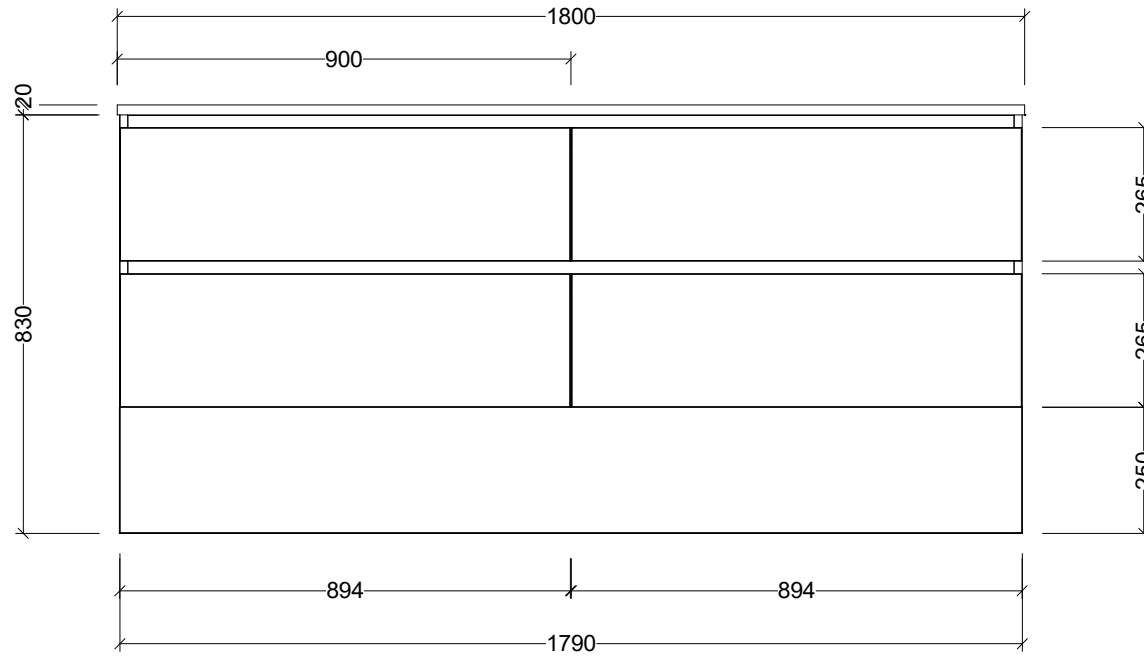

PLEASE NOTE: Due to the manufacturing process of ceramic tops, size variation (+/- 3%) is to be expected. E&OE. Copyright ©

CABINET DETAILS

Range	Oxbow 1800
Description	Wall Hung, Double Bowl
Cabinet SKU	OXB-VCO-1800-D-X-W

TOP DETAILS

Available Tops:	SilkSurface
	Stone

Timberline Bathroom Products Pty Ltd
 22 Myrtle Drive, Armidale NSW 2350
www.timberline.com.au | 02 6773 8500

PLEASE NOTE: Due to the manufacturing process of ceramic tops, size variation (+/- 3%) is to be expected. E&OE. Copyright ©

CABINET DETAILS

Range	Oxbow 1800
Description	Floorstanding, Centre Bowl
Cabinet SKU	OXB-VCO-1800-C-X-F
TOP DETAILS	
Available Tops:	SilkSurface
	Stone

Timberline Bathroom Products Pty Ltd
 22 Myrtle Drive, Armidale NSW 2350
www.timberline.com.au | 02 6773 8500

PLEASE NOTE: Due to the manufacturing process of ceramic tops, size variation (+/- 3%) is to be expected. E&OE. Copyright ©

CABINET DETAILS

Range	Oxbow 1800
Description	Floorstanding, Double Bowl
Cabinet SKU	OXB-VCO-1800-D-X-F
TOP DETAILS	
Available Tops:	SilkSurface
	Stone