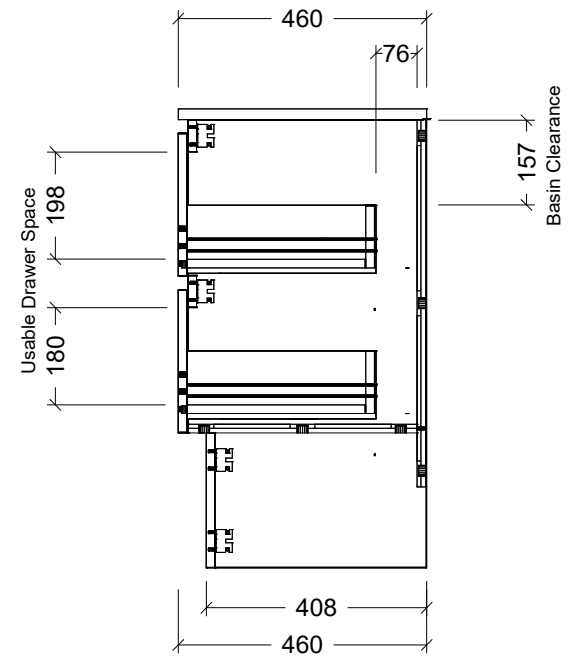

CABINET DETAILS

Range	Oxbow 600
Description	Wall Hung, Centre Bowl
Cabinet SKU	OXB-VCO-600-C-X-W

TOP DETAILS

Available Tops:	SilkSurface
	Stone

Timberline Bathroom Products Pty Ltd
 22 Myrtle Drive, Armidale NSW 2350
www.timberline.com.au | 02 6773 8500

PLEASE NOTE: Due to the manufacturing process of ceramic tops, size variation (+/- 3%) is to be expected. E&OE. Copyright ©

T Timberline

CABINET DETAILS

Range	Oxbow 600
Description	Floorstanding, Centre Bowl
Cabinet SKU	OXB-VCO-600-C-X-F
TOP DETAILS	
Available Tops:	SilkSurface
	Stone