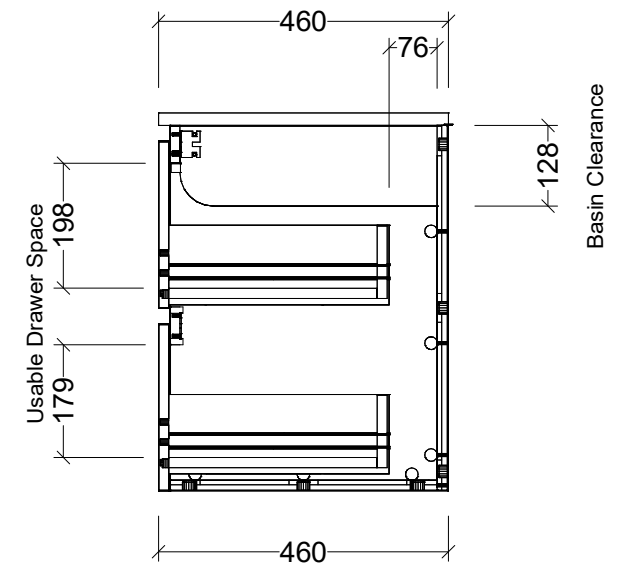

CABINET DETAILS

Range	Oxbow 1500
Description	Wall Hung, Centre Bowl
Cabinet SKU	OXB-VCO-1500-C-X-W

TOP DETAILS

Available Tops:	SilkSurface
	Stone

Timberline Bathroom Products Pty Ltd
 22 Myrtle Drive, Armidale NSW 2350
www.timberline.com.au | 02 6773 8500

PLEASE NOTE: Due to the manufacturing process of ceramic tops, size variation (+/- 3%) is to be expected. E&OE. Copyright ©

CABINET DETAILS

Range	Oxbow 1500
Description	Wall Hung, Double Bowl
Cabinet SKU	OXB-VCO-1500-D-X-W