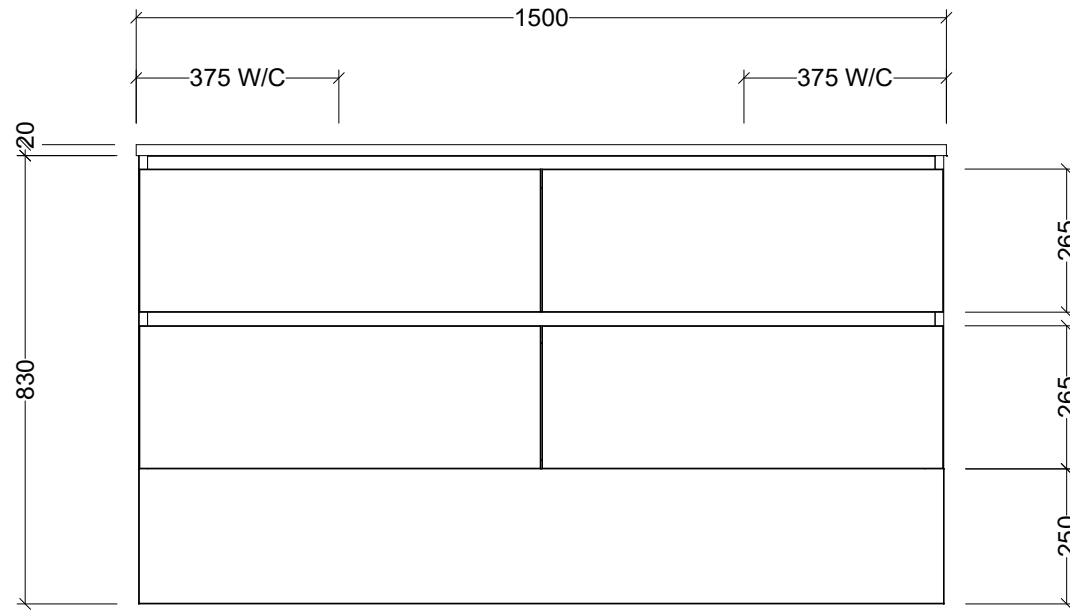

CABINET DETAILS

Range	Oxbow 1500
Description	Floorstanding, Double Bowl
Cabinet SKU	OXB-VCO-1500-D-X-F
TOP DETAILS	
Available Tops:	SilkSurface
	Stone

Timberline Bathroom Products Pty Ltd
22 Myrtle Drive, Armidale NSW 2350
www.timberline.com.au | 02 6773 8500

PLEASE NOTE: Due to the manufacturing process of ceramic tops, size variation (+/- 3%) is to be expected. E&OE. Copyright ©