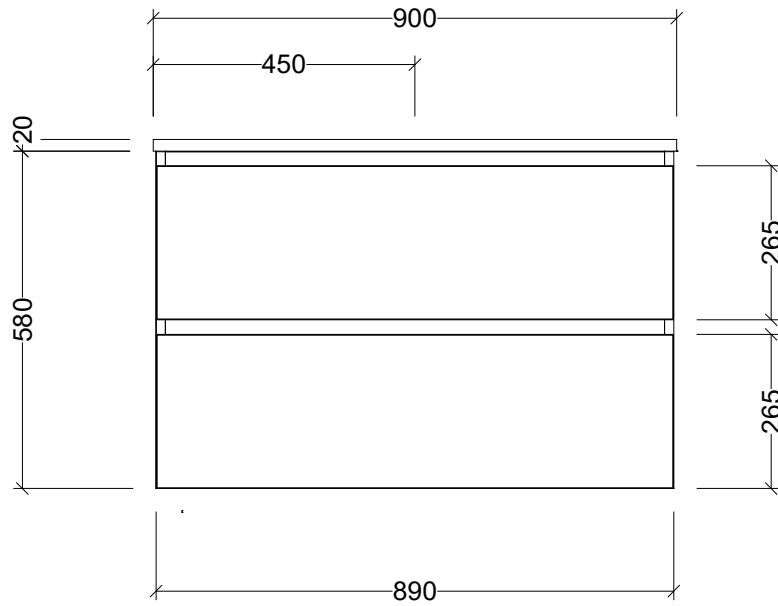

CABINET DETAILS

Range	Oxbow 900
Description	Wall Hung, Centre Bowl
Cabinet SKU	OXB-VCO-900-C-X-W

TOP DETAILS

Available Tops:	SilkSurface
	Stone

Timberline Bathroom Products Pty Ltd
22 Myrtle Drive, Armidale NSW 2350
www.timberline.com.au | 02 6773 8500

PLEASE NOTE: Due to the manufacturing process of ceramic tops, size variation (+/- 3%) is to be expected. E&OE. Copyright ©