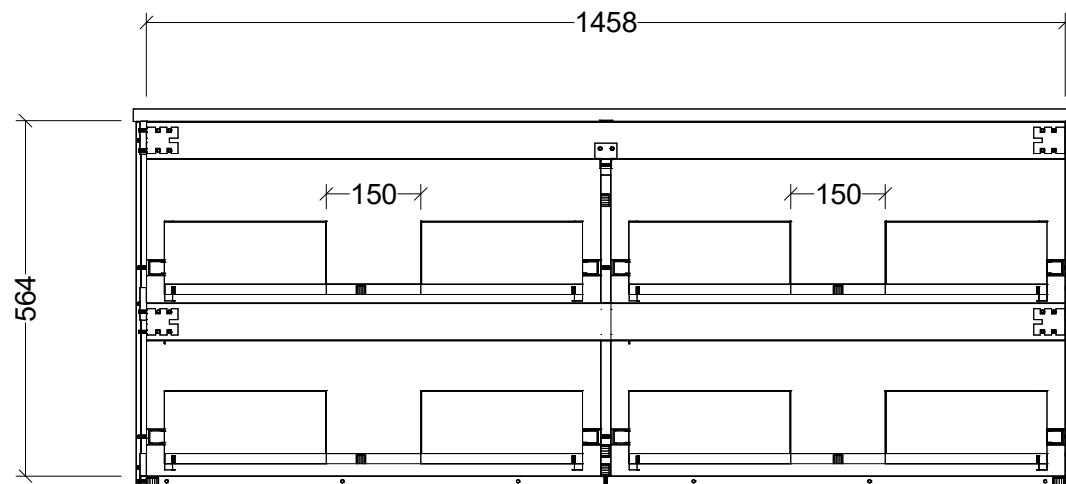

CABINET DETAILS

Range	Oxbow 1500
Description	Wall Hung, Double Bowl
Cabinet SKU	OXB-VCO-1500-D-X-W

TOP DETAILS

Available Tops:	SilkSurface
	Stone

Timberline Bathroom Products Pty Ltd
22 Myrtle Drive, Armidale NSW 2350
www.timberline.com.au | 02 6773 8500

PLEASE NOTE: Due to the manufacturing process of ceramic tops, size variation (+/- 3%) is to be expected. E&OE. Copyright ©