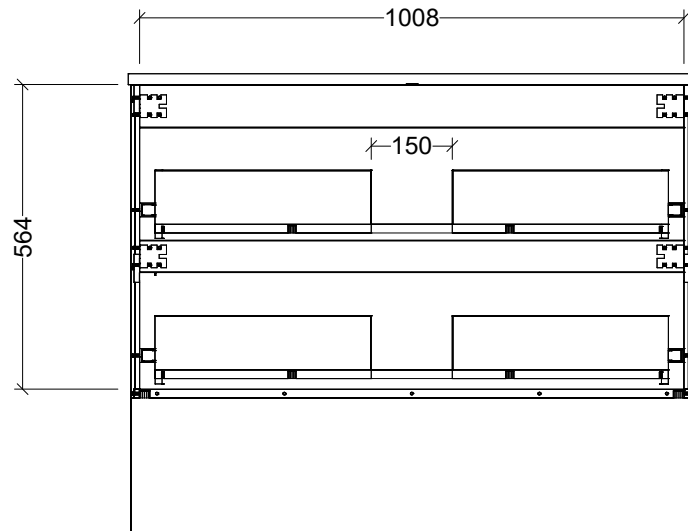

CABINET DETAILS

Range	Oxbow 1050
Description	Floorstanding, Centre Bowl
Cabinet SKU	AXB-VCO-1050-C-X-F
TOP DETAILS	
Available Tops:	SilkSurface
	Stone

Timberline Bathroom Products Pty Ltd
22 Myrtle Drive, Armidale NSW 2350
www.timberline.com.au | 02 6773 8500

PLEASE NOTE: Due to the manufacturing process of ceramic tops, size variation (+/- 3%) is to be expected. E&OE. Copyright ©