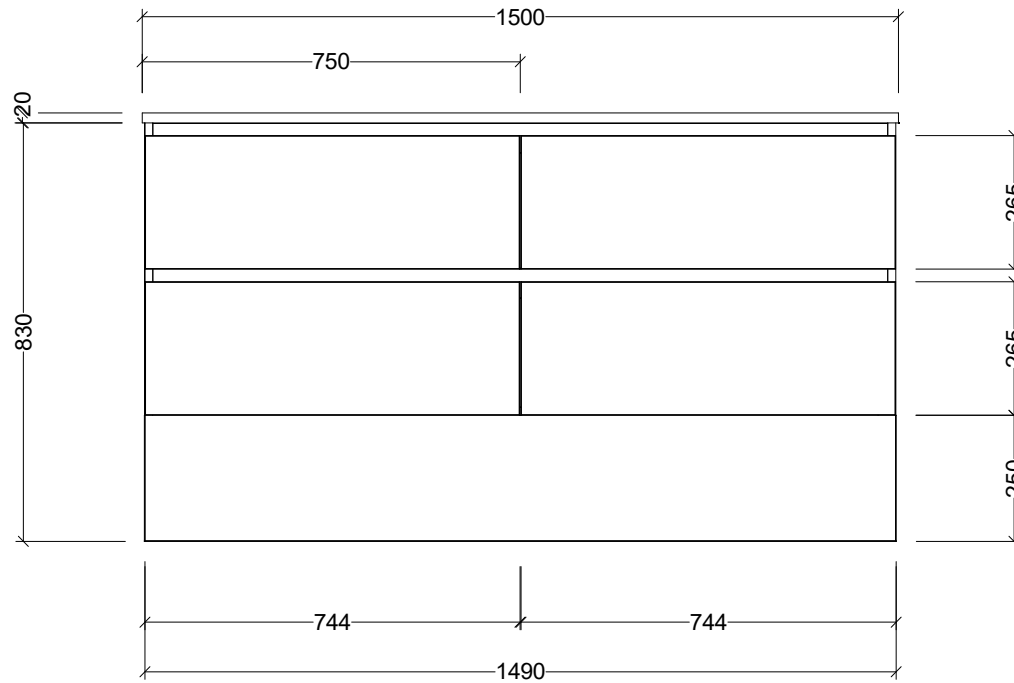

CABINET DETAILS

Range	Oxbow 1500
Description	Floorstanding, Centre Bowl
Cabinet SKU	OXB-VCO-1500-C-X-F
TOP DETAILS	
Available Tops:	SilkSurface
	Stone

Timberline Bathroom Products Pty Ltd
22 Myrtle Drive, Armidale NSW 2350
www.timberline.com.au | 02 6773 8500

PLEASE NOTE: Due to the manufacturing process of ceramic tops, size variation (+/- 3%) is to be expected. E&OE. Copyright ©