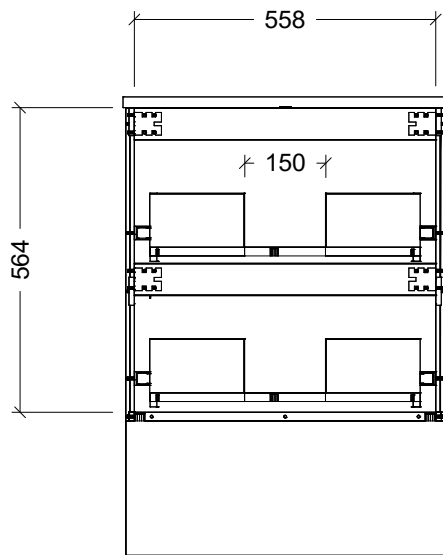

PLEASE NOTE: Due to the manufacturing process of ceramic tops, size variation (+/- 3%) is to be expected. E&OE. Copyright ©

T Timberline

CABINET DETAILS

Range	Oxbow 600
Description	Floorstanding, Centre Bowl
Cabinet SKU	OXB-VCO-600-C-X-F
TOP DETAILS	
Available Tops:	SilkSurface
	Stone