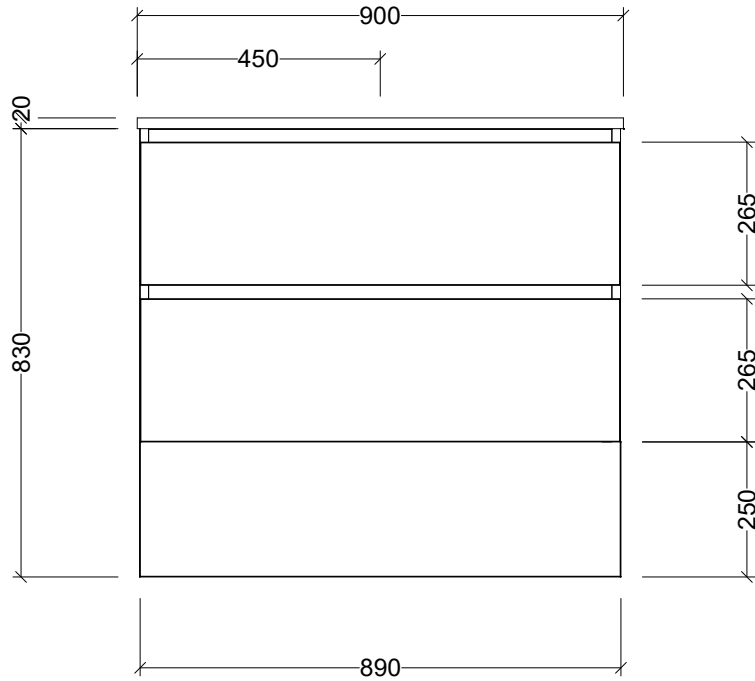

CABINET DETAILS

Range	Oxbow 900
Description	Floorstanding, Centre Bowl
Cabinet SKU	AXB-VCO-900-C-X-F
TOP DETAILS	
Available Tops:	SilkSurface
	Stone

Timberline Bathroom Products Pty Ltd
22 Myrtle Drive, Armidale NSW 2350
www.timberline.com.au | 02 6773 8500

PLEASE NOTE: Due to the manufacturing process of ceramic tops, size variation (+/- 3%) is to be expected. E&OE. Copyright ©