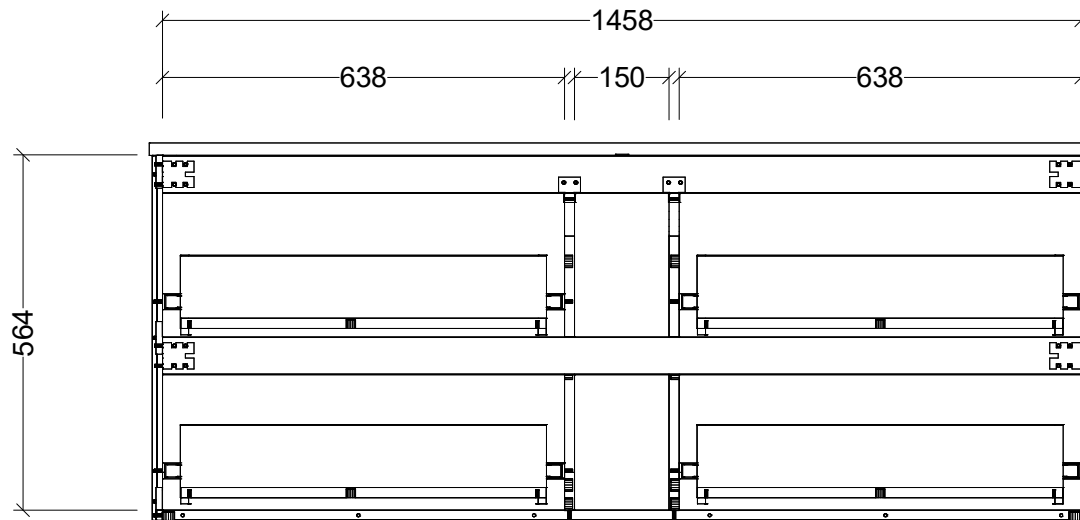

PLEASE NOTE: Due to the manufacturing process of ceramic tops, size variation (+/- 3%) is to be expected. E&OE. Copyright ©

CABINET DETAILS

Range	Oxbow 1500
Description	Wall Hung, Double Bowl
Cabinet SKU	OXB-VCO-1500-D-X-W