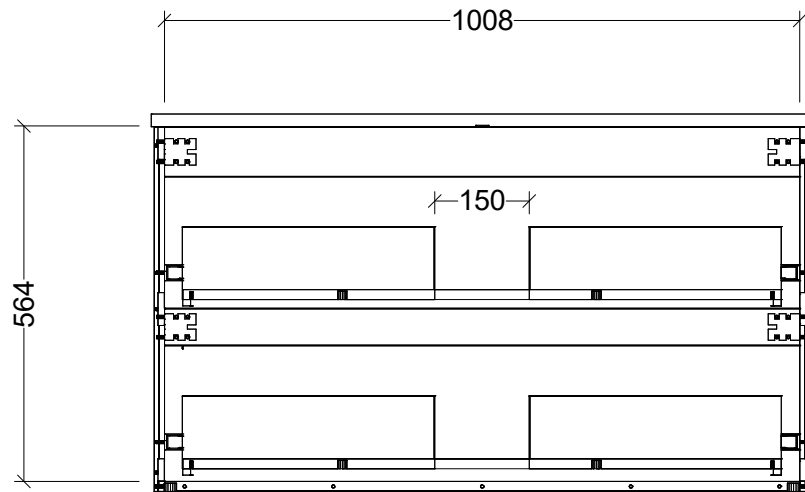

PLEASE NOTE: Due to the manufacturing process of ceramic tops, size variation (+/- 3%) is to be expected. E&OE. Copyright ©

CABINET DETAILS

Range	Oxbow 1050
Description	Floorstanding, Centre Bowl
Cabinet SKU	AXB-VCO-1050-C-X-F
TOP DETAILS	
Available Tops:	SilkSurface
	Stone