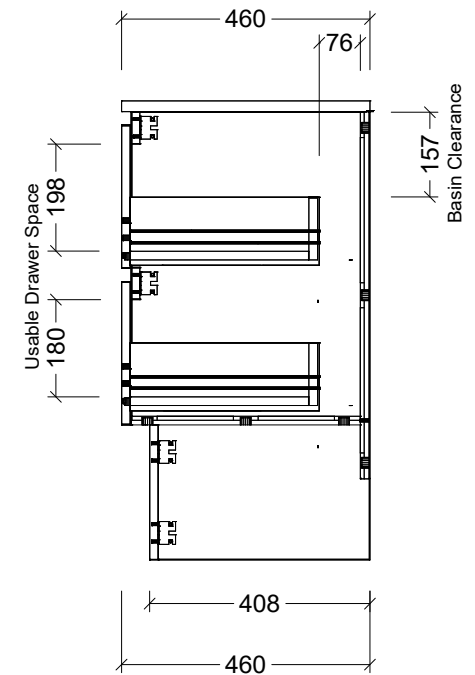

CABINET DETAILS

Range	Oxbow 1200
Description	Floorstanding, Centre Bowl
Cabinet SKU	AXB-VCO-1200-C-X-F
TOP DETAILS	
Available Tops:	SilkSurface
	Stone

Timberline Bathroom Products Pty Ltd
22 Myrtle Drive, Armidale NSW 2350
www.timberline.com.au | 02 6773 8500

PLEASE NOTE: Due to the manufacturing process of ceramic tops, size variation (+/- 3%) is to be expected. E&OE. Copyright ©