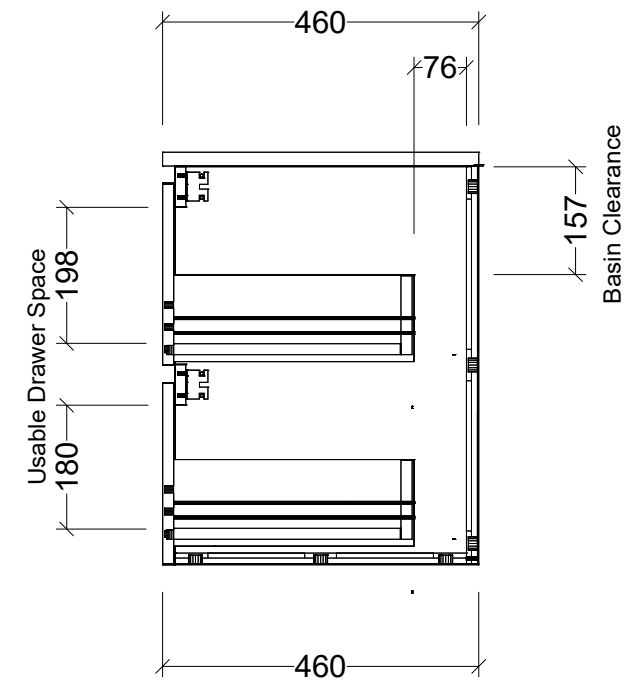

CABINET DETAILS

Range	Oxbow 600
Description	Wall Hung, Centre Bowl
Cabinet SKU	OXB-VCO-600-C-X-W

TOP DETAILS

Available Tops:	SilkSurface
	Stone

Timberline Bathroom Products Pty Ltd
 22 Myrtle Drive, Armidale NSW 2350
www.timberline.com.au | 02 6773 8500

PLEASE NOTE: Due to the manufacturing process of ceramic tops, size variation (+/- 3%) is to be expected. E&OE. Copyright ©

T Timberline

CABINET DETAILS

Range	Oxbow 600
Description	Floorstanding, Centre Bowl
Cabinet SKU	OXB-VCO-600-C-X-F
TOP DETAILS	
Available Tops:	SilkSurface
	Stone