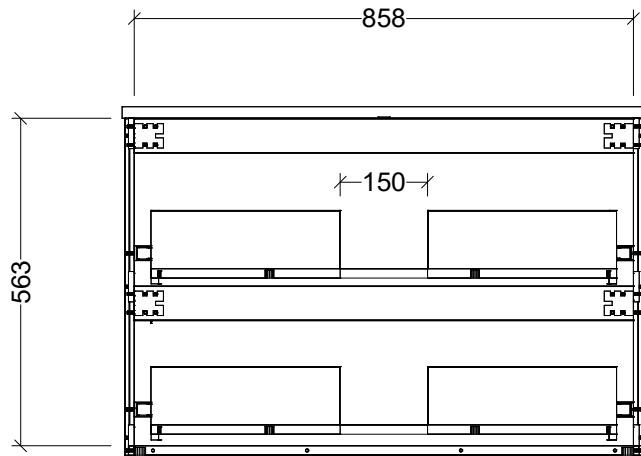

PLEASE NOTE: Due to the manufacturing process of ceramic tops, size variation (+/- 3%) is to be expected. E&OE. Copyright ©

CABINET DETAILS

Range	Oxbow 900
Description	Floorstanding, Centre Bowl
Cabinet SKU	AXB-VCO-900-C-X-F
TOP DETAILS	
Available Tops:	SilkSurface
	Stone