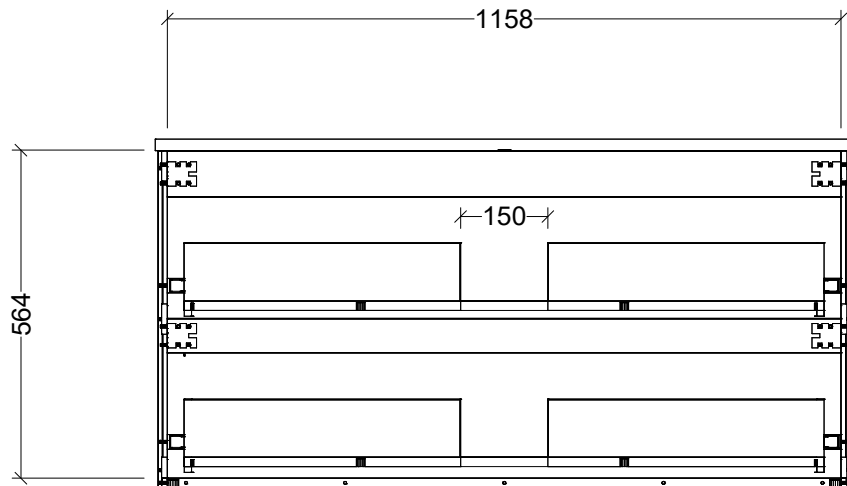

PLEASE NOTE: Due to the manufacturing process of ceramic tops, size variation (+/- 3%) is to be expected. E&OE. Copyright ©

CABINET DETAILS

Range	Oxbow 1200
Description	Floorstanding, Centre Bowl
Cabinet SKU	AXB-VCO-1200-C-X-F
TOP DETAILS	
Available Tops:	SilkSurface
	Stone