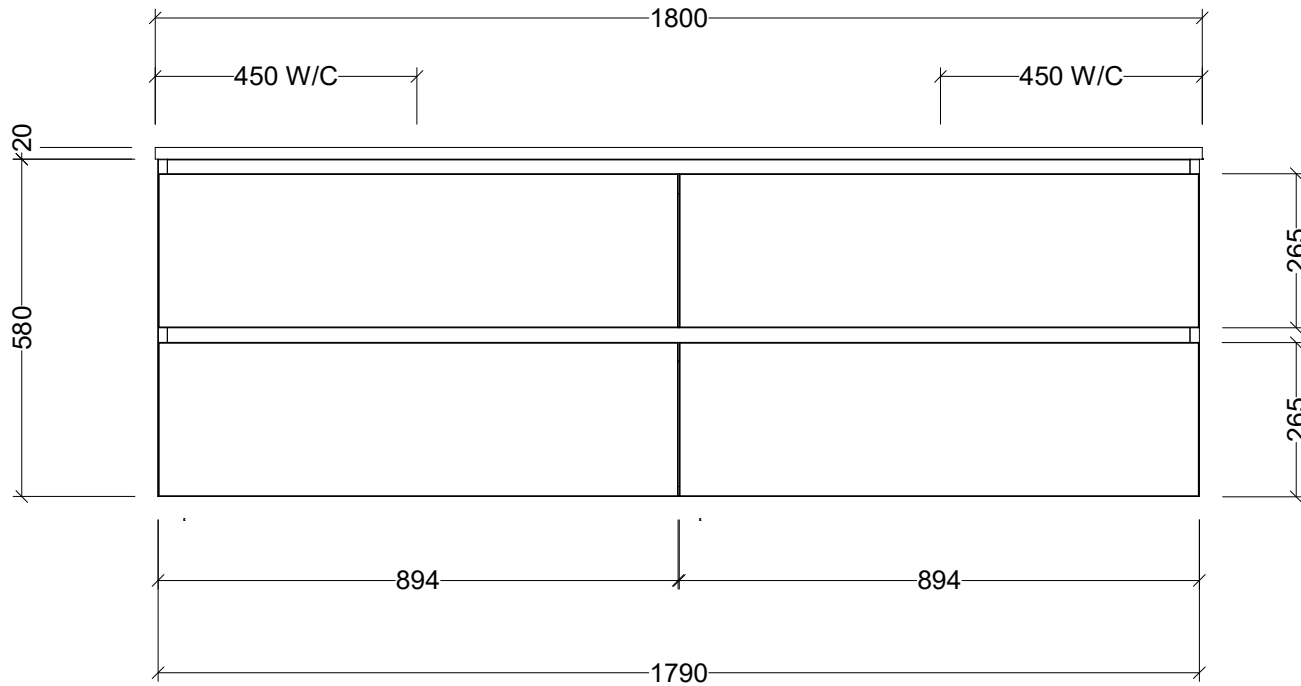

CABINET DETAILS

Range	Oxbow 1800
Description	Wall Hung, Double Bowl
Cabinet SKU	OXB-VCO-1800-D-X-W

TOP DETAILS

Available Tops:	SilkSurface
	Stone

Timberline Bathroom Products Pty Ltd
22 Myrtle Drive, Armidale NSW 2350
www.timberline.com.au | 02 6773 8500

PLEASE NOTE: Due to the manufacturing process of ceramic tops, size variation (+/- 3%) is to be expected. E&OE. Copyright ©