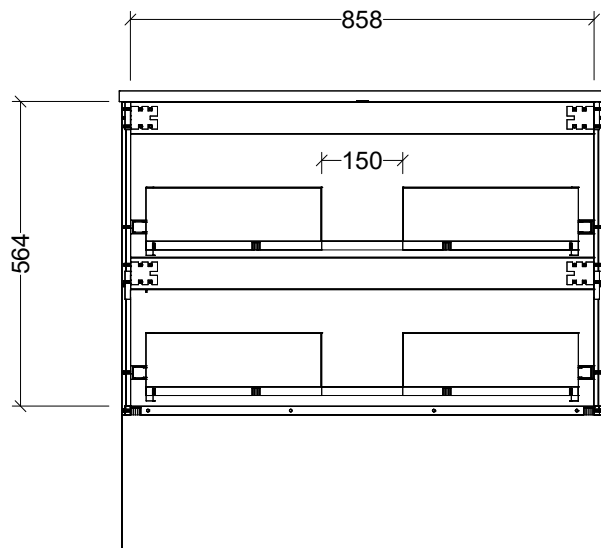

CABINET DETAILS

Range	Oxbow 900
Description	Floorstanding, Centre Bowl
Cabinet SKU	AXB-VCO-900-C-X-F
TOP DETAILS	
Available Tops:	SilkSurface
	Stone

Timberline Bathroom Products Pty Ltd
22 Myrtle Drive, Armidale NSW 2350
www.timberline.com.au | 02 6773 8500

PLEASE NOTE: Due to the manufacturing process of ceramic tops, size variation (+/- 3%) is to be expected. E&OE. Copyright ©