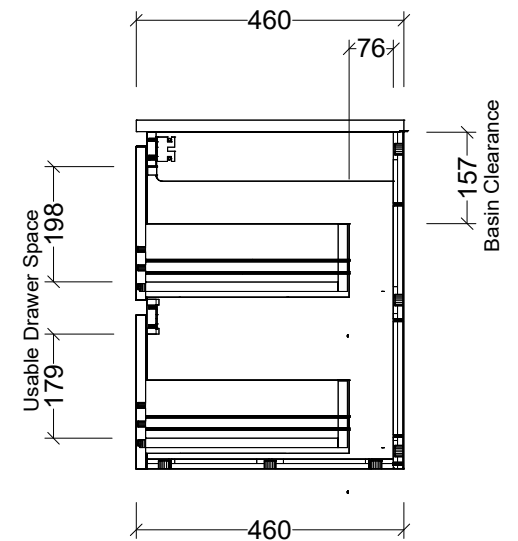

CABINET DETAILS

Range	Oxbow 1800
Description	Wall Hung, Double Bowl
Cabinet SKU	OXB-VCO-1800-D-X-W

TOP DETAILS

Available Tops:	SilkSurface
	Stone

Timberline Bathroom Products Pty Ltd
22 Myrtle Drive, Armidale NSW 2350
www.timberline.com.au | 02 6773 8500

PLEASE NOTE: Due to the manufacturing process of ceramic tops, size variation (+/- 3%) is to be expected. E&OE. Copyright ©