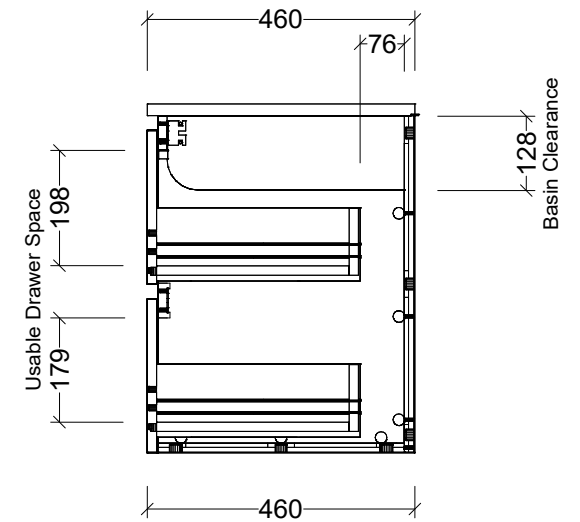

CABINET DETAILS

Range	Oxbow 1800
Description	Wall Hung, Centre Bowl
Cabinet SKU	OXB-VCO-1800-C-X-W

TOP DETAILS

Available Tops:	SilkSurface
	Stone

Timberline Bathroom Products Pty Ltd
 22 Myrtle Drive, Armidale NSW 2350
www.timberline.com.au | 02 6773 8500

PLEASE NOTE: Due to the manufacturing process of ceramic tops, size variation (+/- 3%) is to be expected. E&OE. Copyright ©

CABINET DETAILS

Range	Oxbow 1800
Description	Wall Hung, Double Bowl
Cabinet SKU	OXB-VCO-1800-D-X-W