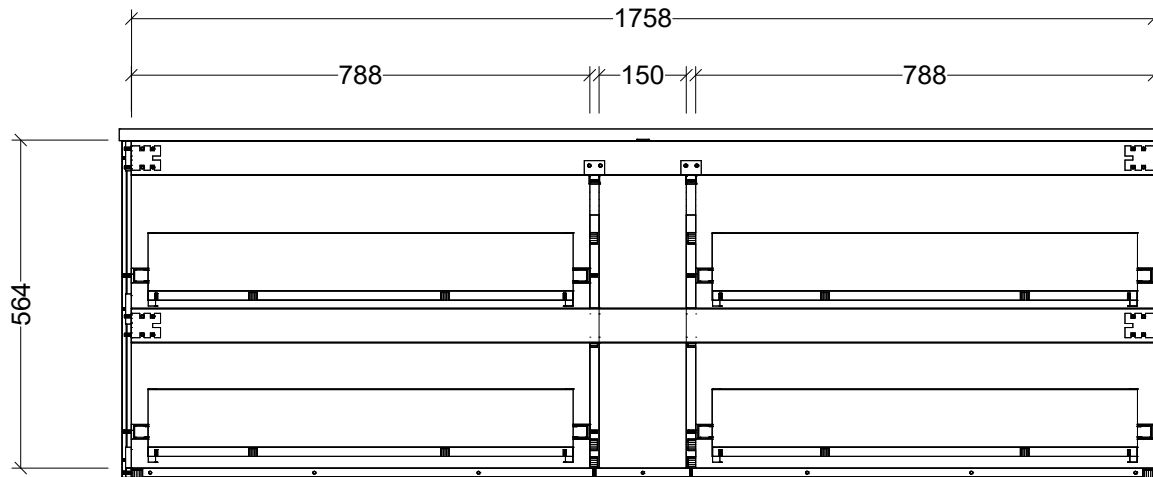

CABINET DETAILS

Range	Oxbow 1800
Description	Wall Hung, Centre Bowl
Cabinet SKU	OXB-VCO-1800-C-X-W

TOP DETAILS

Available Tops:	SilkSurface
	Stone

Timberline Bathroom Products Pty Ltd
 22 Myrtle Drive, Armidale NSW 2350
www.timberline.com.au | 02 6773 8500

PLEASE NOTE: Due to the manufacturing process of ceramic tops, size variation (+/- 3%) is to be expected. E&OE. Copyright ©

CABINET DETAILS

Range	Oxbow 1800
Description	Wall Hung, Double Bowl
Cabinet SKU	OXB-VCO-1800-D-X-W