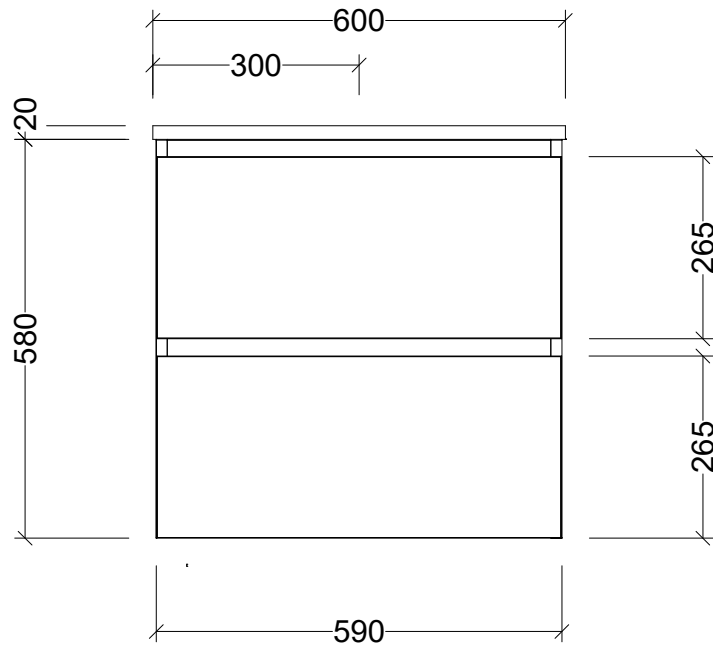

CABINET DETAILS

Range	Oxbow 600
Description	Wall Hung, Centre Bowl
Cabinet SKU	OXB-VCO-600-C-X-W

TOP DETAILS

Available Tops:	SilkSurface
	Stone

Timberline Bathroom Products Pty Ltd
 22 Myrtle Drive, Armidale NSW 2350
www.timberline.com.au | 02 6773 8500

PLEASE NOTE: Due to the manufacturing process of ceramic tops, size variation (+/- 3%) is to be expected. E&OE. Copyright ©

T Timberline

CABINET DETAILS

Range	Oxbow 600
Description	Floorstanding, Centre Bowl
Cabinet SKU	OXB-VCO-600-C-X-F
TOP DETAILS	
Available Tops:	SilkSurface
	Stone