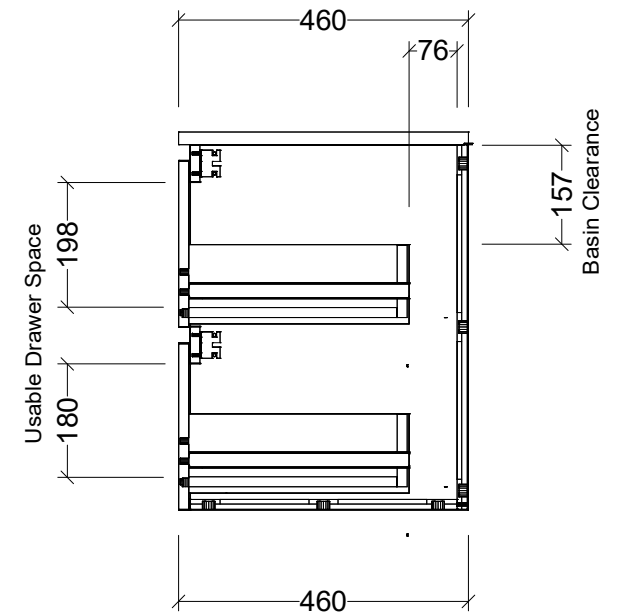

CABINET DETAILS

Range	Oxbow 900
Description	Wall Hung, Centre Bowl
Cabinet SKU	OXB-VCO-900-C-X-W

TOP DETAILS

Available Tops:	SilkSurface
	Stone

Timberline Bathroom Products Pty Ltd
 22 Myrtle Drive, Armidale NSW 2350
 www.timberline.com.au | 02 6773 8500

PLEASE NOTE: Due to the manufacturing process of ceramic tops, size variation (+/- 3%) is to be expected. E&OE. Copyright ©

CABINET DETAILS

Range	Oxbow 900
Description	Floorstanding, Centre Bowl
Cabinet SKU	AXB-VCO-900-C-X-F
TOP DETAILS	
Available Tops:	SilkSurface
	Stone