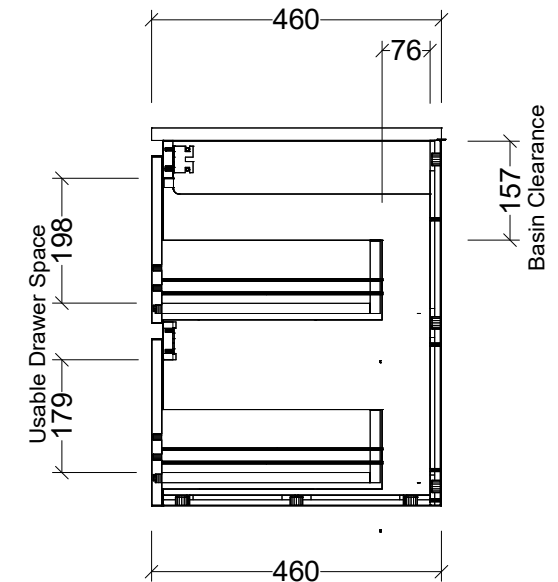

CABINET DETAILS

Range	Oxbow 1500
Description	Wall Hung, Double Bowl
Cabinet SKU	OXB-VCO-1500-D-X-W

TOP DETAILS

Available Tops:	SilkSurface
	Stone

Timberline Bathroom Products Pty Ltd
22 Myrtle Drive, Armidale NSW 2350
www.timberline.com.au | 02 6773 8500

PLEASE NOTE: Due to the manufacturing process of ceramic tops, size variation (+/- 3%) is to be expected. E&OE. Copyright ©