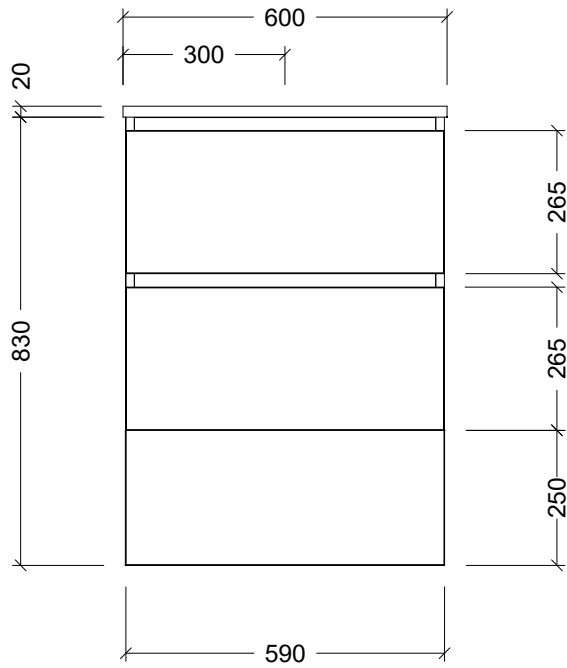

CABINET DETAILS

Range	Oxbow 600
Description	Wall Hung, Centre Bowl
Cabinet SKU	OXB-VCO-600-C-X-W

TOP DETAILS

Available Tops:	SilkSurface
	Stone

Timberline Bathroom Products Pty Ltd
 22 Myrtle Drive, Armidale NSW 2350
www.timberline.com.au | 02 6773 8500

PLEASE NOTE: Due to the manufacturing process of ceramic tops, size variation (+/- 3%) is to be expected. E&OE. Copyright ©

T Timberline

CABINET DETAILS

Range	Oxbow 600
Description	Floorstanding, Centre Bowl
Cabinet SKU	OXB-VCO-600-C-X-F
TOP DETAILS	
Available Tops:	SilkSurface
	Stone