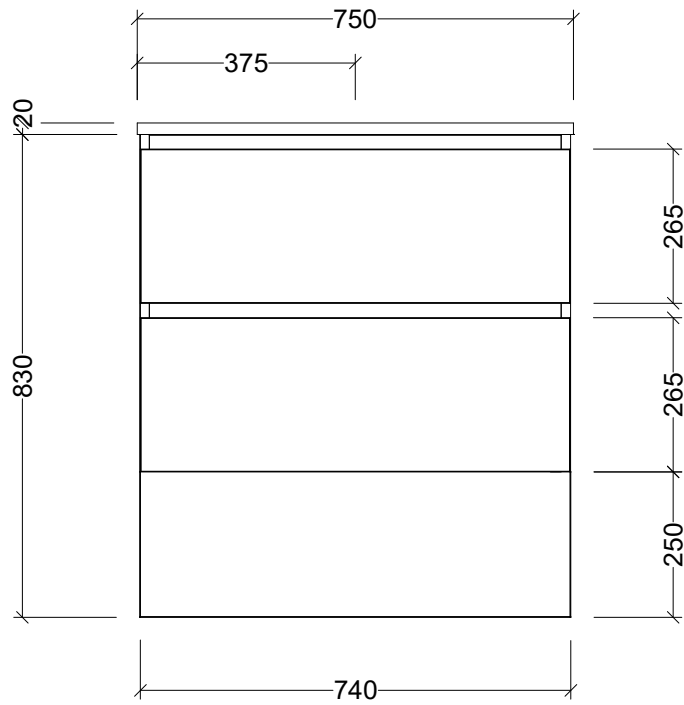

CABINET DETAILS

Range	Oxbow 750
Description	Floorstanding, Centre Bowl
Cabinet SKU	OXB-VCO-750-C-X-F
TOP DETAILS	
Available Tops:	SilkSurface
	Stone

Timberline Bathroom Products Pty Ltd
22 Myrtle Drive, Armidale NSW 2350
www.timberline.com.au | 02 6773 8500

PLEASE NOTE: Due to the manufacturing process of ceramic tops, size variation (+/- 3%) is to be expected. E&OE. Copyright ©