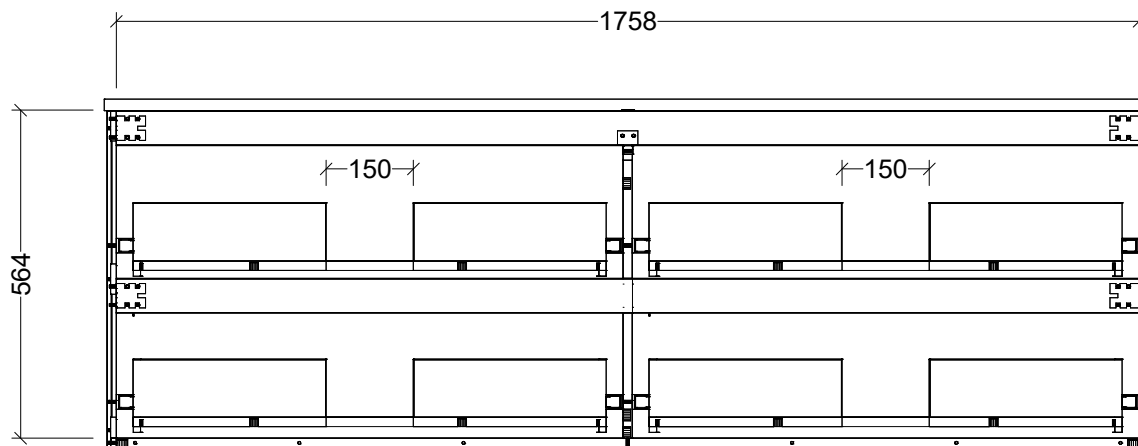

CABINET DETAILS

Range	Oxbow 1800
Description	Wall Hung, Double Bowl
Cabinet SKU	OXB-VCO-1800-D-X-W

TOP DETAILS

Available Tops:	SilkSurface
	Stone

Timberline Bathroom Products Pty Ltd
22 Myrtle Drive, Armidale NSW 2350
www.timberline.com.au | 02 6773 8500

PLEASE NOTE: Due to the manufacturing process of ceramic tops, size variation (+/- 3%) is to be expected. E&OE. Copyright ©