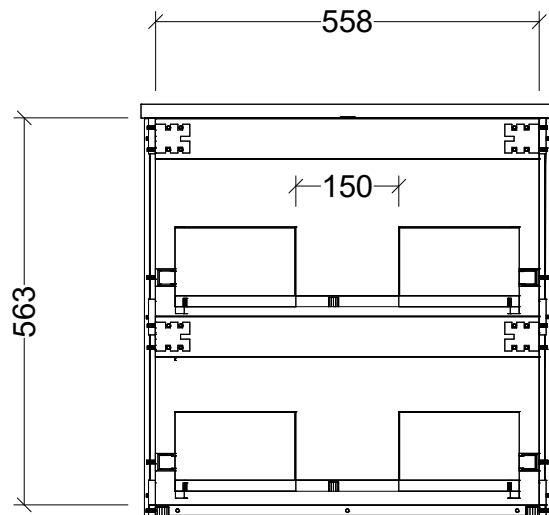

PLEASE NOTE: Due to the manufacturing process of ceramic tops, size variation (+/- 3%) is to be expected. E&OE. Copyright ©

T Timberline

CABINET DETAILS

Range	Oxbow 600
Description	Floorstanding, Centre Bowl
Cabinet SKU	OXB-VCO-600-C-X-F
TOP DETAILS	
Available Tops:	SilkSurface
	Stone