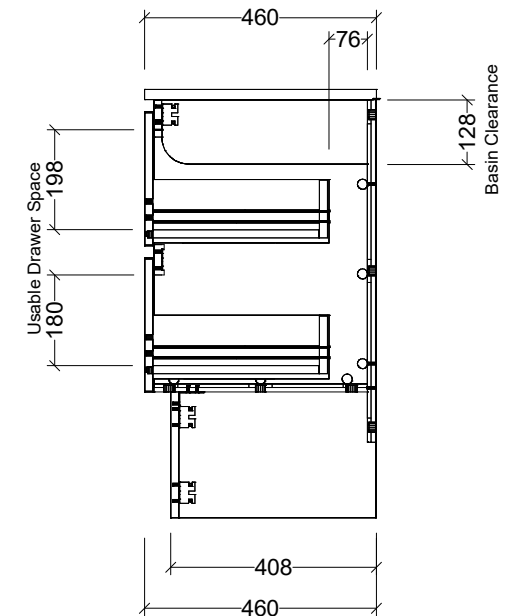

CABINET DETAILS

Range	Oxbow 1500
Description	Floorstanding, Centre Bowl
Cabinet SKU	OXB-VCO-1500-C-X-F
TOP DETAILS	
Available Tops:	SilkSurface
	Stone

Timberline Bathroom Products Pty Ltd
22 Myrtle Drive, Armidale NSW 2350
www.timberline.com.au | 02 6773 8500

PLEASE NOTE: Due to the manufacturing process of ceramic tops, size variation (+/- 3%) is to be expected. E&OE. Copyright ©