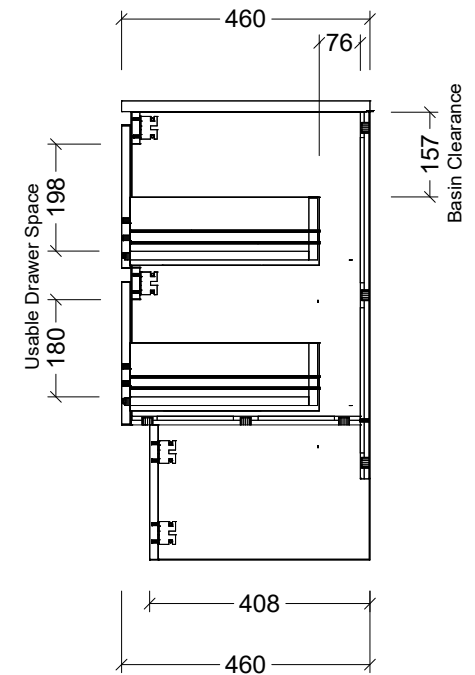

CABINET DETAILS

Range	Oxbow 1050
Description	Floorstanding, Centre Bowl
Cabinet SKU	AXB-VCO-1050-C-X-F
TOP DETAILS	
Available Tops:	SilkSurface
	Stone

Timberline Bathroom Products Pty Ltd
22 Myrtle Drive, Armidale NSW 2350
www.timberline.com.au | 02 6773 8500

PLEASE NOTE: Due to the manufacturing process of ceramic tops, size variation (+/- 3%) is to be expected. E&OE. Copyright ©