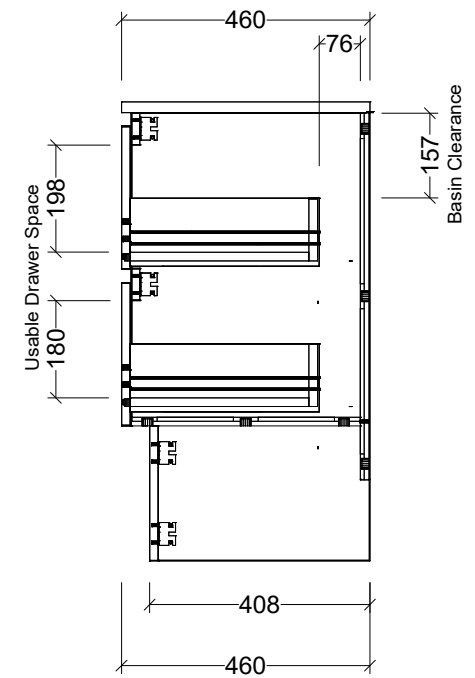

CABINET DETAILS

Range	Oxbow 900
Description	Floorstanding, Centre Bowl
Cabinet SKU	AXB-VCO-900-C-X-F
TOP DETAILS	
Available Tops:	SilkSurface
	Stone

Timberline Bathroom Products Pty Ltd
22 Myrtle Drive, Armidale NSW 2350
www.timberline.com.au | 02 6773 8500

PLEASE NOTE: Due to the manufacturing process of ceramic tops, size variation (+/- 3%) is to be expected. E&OE. Copyright ©