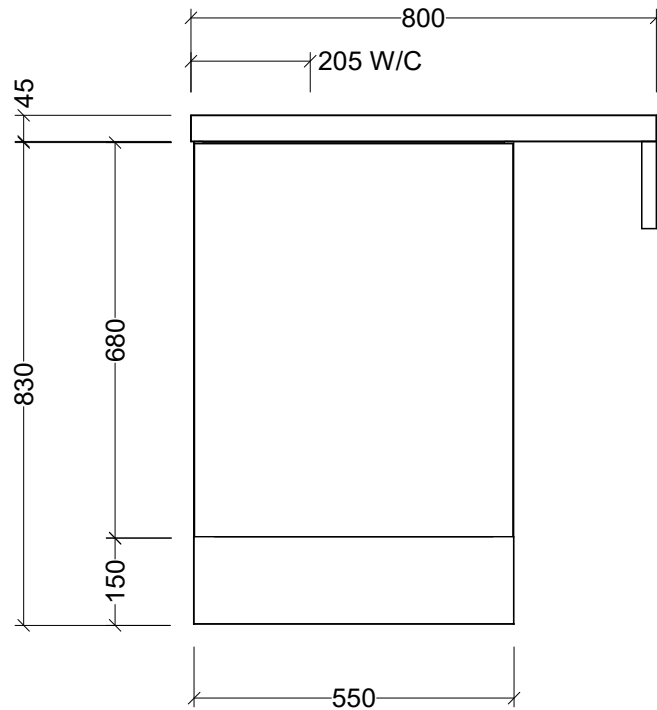

CABINET DETAILS

Range	Oscar 800mm
Description	Floorstanding Offset Top
Cabinet SKU	OSC-VCO-800-L-X-F

TOP DETAILS

Available Tops:	Nano 800

Timberline Bathroom Products Pty Ltd
22 Myrtle Drive, Armidale NSW 2350
www.timberline.com.au | 02 6773 8500

PLEASE NOTE: Due to the manufacturing process of ceramic tops, size variation (+/- 3%) is to be expected. E&OE. Copyright ©

LH and RH Offset Options Available