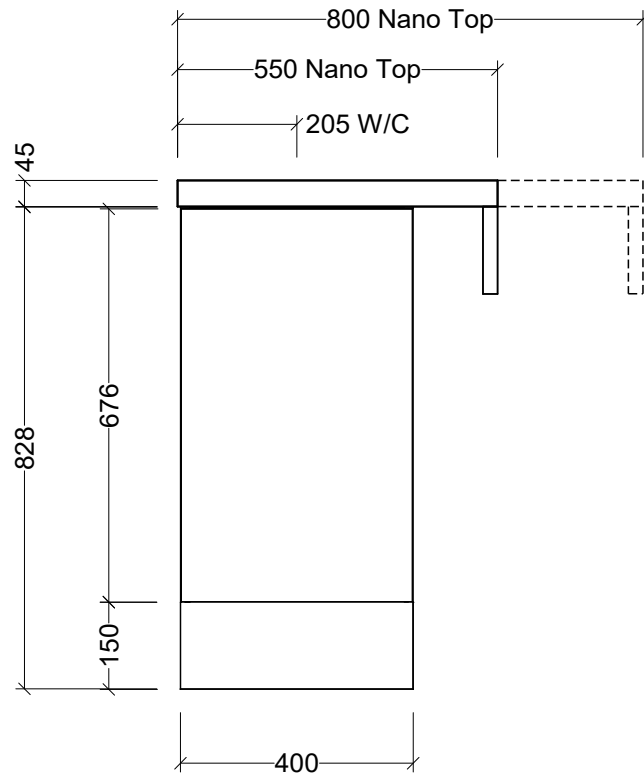

CABINET DETAILS

Range	Oscar 400mm
Description	Wall Hung Offset Top
Cabinet SKU	OSC-VCO-400-L-X-W

TOP DETAILS

Available Tops:	Nano 550 or 800
-----------------	-----------------

Timberline Bathroom Products Pty Ltd
 22 Myrtle Drive, Armidale NSW 2350
www.timberline.com.au | 02 6773 8500

PLEASE NOTE: Due to the manufacturing process of ceramic tops, size variation (+/- 3%) is to be expected. E&OE. Copyright ©

LH and RH Offset Options Available

CABINET DETAILS

Range	Oscar 400mm
Description	Floorstanding Offset Top
Cabinet SKU	OSC-VCO-400-L-X-F

LH and RH Offset Options Available

CABINET DETAILS

Range	Oscar 800mm
Description	Wall Hung Offset Top
Cabinet SKU	OSC-VCO-800-L-X-W

TOP DETAILS

Available Tops:	Nano 800
-----------------	----------

Timberline Bathroom Products Pty Ltd
 22 Myrtle Drive, Armidale NSW 2350
www.timberline.com.au | 02 6773 8500

PLEASE NOTE: Due to the manufacturing process of ceramic tops, size variation (+/- 3%) is to be expected. E&OE. Copyright ©

LH and RH Offset Options Available

CABINET DETAILS

Range	Oscar 800mm
Description	Floorstanding Offset Top
Cabinet SKU	OSC-VCO-800-L-X-F