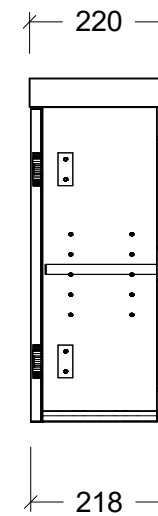

CABINET DETAILS

Range	Oscar 400mm
Description	Wall Hung Offset Top
Cabinet SKU	OSC-VCO-400-L-X-W

TOP DETAILS

Available Tops:	Nano 550 or 800
-----------------	-----------------

Timberline Bathroom Products Pty Ltd
 22 Myrtle Drive, Armidale NSW 2350
www.timberline.com.au | 02 6773 8500

PLEASE NOTE: Due to the manufacturing process of ceramic tops, size variation (+/- 3%) is to be expected. E&OE. Copyright ©

LH and RH Offset Options Available

CABINET DETAILS

Range	Oscar 400mm
Description	Floorstanding Offset Top
Cabinet SKU	OSC-VCO-400-L-X-F

LH and RH Offset Options Available

CABINET DETAILS

Range	Oscar 800mm
Description	Wall Hung Offset Top
Cabinet SKU	OSC-VCO-800-L-X-W

TOP DETAILS

Available Tops:	Nano 800
-----------------	----------

Timberline Bathroom Products Pty Ltd
 22 Myrtle Drive, Armidale NSW 2350
www.timberline.com.au | 02 6773 8500

PLEASE NOTE: Due to the manufacturing process of ceramic tops, size variation (+/- 3%) is to be expected. E&OE. Copyright ©

LH and RH Offset Options Available

CABINET DETAILS

Range	Oscar 800mm
Description	Floorstanding Offset Top
Cabinet SKU	OSC-VCO-800-L-X-F