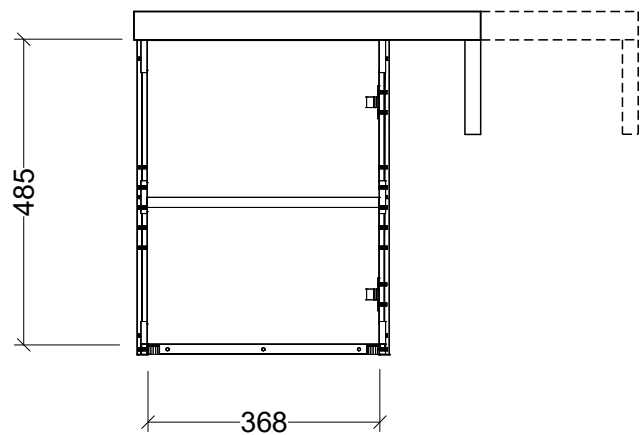

CABINET DETAILS

Range	Oscar 400mm
Description	Wall Hung Offset Top
Cabinet SKU	OSC-VCO-400-L-X-W

TOP DETAILS

Available Tops:	Nano 550 or 800
-----------------	-----------------

Timberline Bathroom Products Pty Ltd
 22 Myrtle Drive, Armidale NSW 2350
www.timberline.com.au | 02 6773 8500

PLEASE NOTE: Due to the manufacturing process of ceramic tops, size variation (+/- 3%) is to be expected. E&OE. Copyright ©

LH and RH Offset Options Available

CABINET DETAILS

Range	Oscar 400mm
Description	Floorstanding Offset Top
Cabinet SKU	OSC-VCO-400-L-X-F

LH and RH Offset Options Available

CABINET DETAILS

Range	Oscar 800mm
Description	Wall Hung Offset Top
Cabinet SKU	OSC-VCO-800-L-X-W

TOP DETAILS

Available Tops:	Nano 800
-----------------	----------

Timberline Bathroom Products Pty Ltd
 22 Myrtle Drive, Armidale NSW 2350
www.timberline.com.au | 02 6773 8500

PLEASE NOTE: Due to the manufacturing process of ceramic tops, size variation (+/- 3%) is to be expected. E&OE. Copyright ©

LH and RH Offset Options Available

CABINET DETAILS

Range	Oscar 800mm
Description	Floorstanding Offset Top
Cabinet SKU	OSC-VCO-800-L-X-F