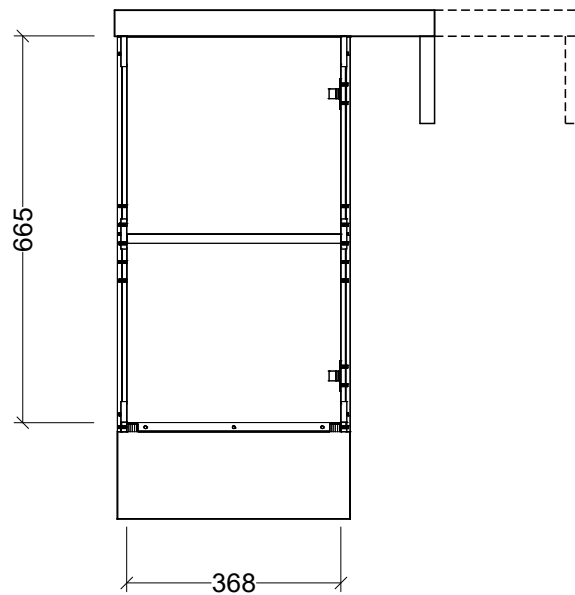

CABINET DETAILS

Range	Oscar 400mm
Description	Wall Hung Offset Top
Cabinet SKU	OSC-VCO-400-L-X-W

TOP DETAILS

Available Tops:	Nano 550 or 800
-----------------	-----------------

Timberline Bathroom Products Pty Ltd
 22 Myrtle Drive, Armidale NSW 2350
www.timberline.com.au | 02 6773 8500

PLEASE NOTE: Due to the manufacturing process of ceramic tops, size variation (+/- 3%) is to be expected. E&OE. Copyright ©

LH and RH Offset Options Available

CABINET DETAILS

Range	Oscar 400mm
Description	Floorstanding Offset Top
Cabinet SKU	OSC-VCO-400-L-X-F

LH and RH Offset Options Available

CABINET DETAILS

Range	Oscar 800mm
Description	Wall Hung Offset Top
Cabinet SKU	OSC-VCO-800-L-X-W

TOP DETAILS

Available Tops:	Nano 800
-----------------	----------

Timberline Bathroom Products Pty Ltd
 22 Myrtle Drive, Armidale NSW 2350
www.timberline.com.au | 02 6773 8500

PLEASE NOTE: Due to the manufacturing process of ceramic tops, size variation (+/- 3%) is to be expected. E&OE. Copyright ©

LH and RH Offset Options Available

CABINET DETAILS

Range	Oscar 800mm
Description	Floorstanding Offset Top
Cabinet SKU	OSC-VCO-800-L-X-F