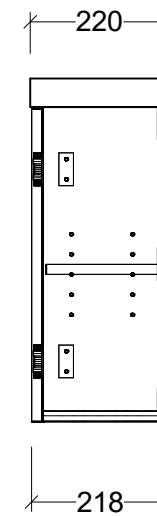

CABINET DETAILS

Range	Oscar 400mm
Description	Wall Hung Offset Top
Cabinet SKU	OSC-VCO-400-L-X-W

TOP DETAILS

Available Tops:	Nano 550 or 800
-----------------	-----------------

Timberline Bathroom Products Pty Ltd
 22 Myrtle Drive, Armidale NSW 2350
www.timberline.com.au | 02 6773 8500

PLEASE NOTE: Due to the manufacturing process of ceramic tops, size variation (+/- 3%) is to be expected. E&OE. Copyright ©

LH and RH Offset Options Available

CABINET DETAILS

Range	Oscar 400mm
Description	Floorstanding Offset Top
Cabinet SKU	OSC-VCO-400-L-X-F

LH and RH Offset Options Available

CABINET DETAILS

Range	Oscar 800mm
Description	Wall Hung Offset Top
Cabinet SKU	OSC-VCO-800-L-X-W

TOP DETAILS

Available Tops:	Nano 800
-----------------	----------

Timberline Bathroom Products Pty Ltd
 22 Myrtle Drive, Armidale NSW 2350
www.timberline.com.au | 02 6773 8500

PLEASE NOTE: Due to the manufacturing process of ceramic tops, size variation (+/- 3%) is to be expected. E&OE. Copyright ©

LH and RH Offset Options Available

CABINET DETAILS

Range	Oscar 800mm
Description	Floorstanding Offset Top
Cabinet SKU	OSC-VCO-800-L-X-F