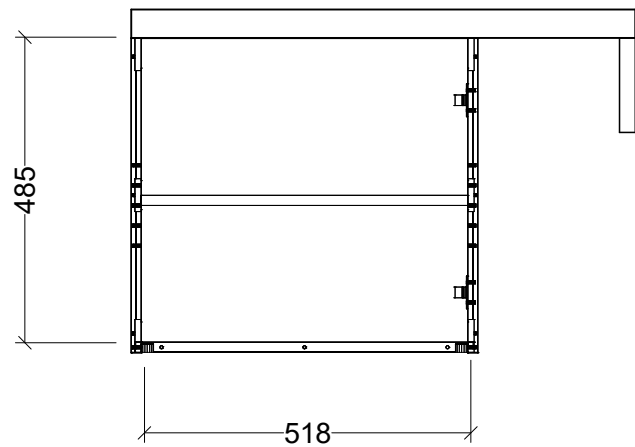

PLEASE NOTE: Due to the manufacturing process of ceramic tops, size variation (+/- 3%) is to be expected. E&OE. Copyright ©

LH and RH Offset Options Available

CABINET DETAILS

Range	Oscar 400mm
Description	Floorstanding Offset Top
Cabinet SKU	OSC-VCO-400-L-X-F

LH and RH Offset Options Available

CABINET DETAILS

Range	Oscar 800mm
Description	Wall Hung Offset Top
Cabinet SKU	OSC-VCO-800-L-X-W

TOP DETAILS

Available Tops:	Nano 800
-----------------	----------

Timberline Bathroom Products Pty Ltd
 22 Myrtle Drive, Armidale NSW 2350
www.timberline.com.au | 02 6773 8500

PLEASE NOTE: Due to the manufacturing process of ceramic tops, size variation (+/- 3%) is to be expected. E&OE. Copyright ©

LH and RH Offset Options Available

CABINET DETAILS

Range	Oscar 800mm
Description	Floorstanding Offset Top
Cabinet SKU	OSC-VCO-800-L-X-F