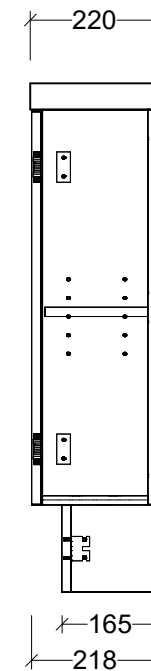

CABINET DETAILS

Range	Oscar 400mm
Description	Wall Hung Offset Top
Cabinet SKU	OSC-VCO-400-L-X-W

TOP DETAILS

Available Tops:	Nano 550 or 800
-----------------	-----------------

Timberline Bathroom Products Pty Ltd
 22 Myrtle Drive, Armidale NSW 2350
www.timberline.com.au | 02 6773 8500

PLEASE NOTE: Due to the manufacturing process of ceramic tops, size variation (+/- 3%) is to be expected. E&OE. Copyright ©

LH and RH Offset Options Available

CABINET DETAILS

Range	Oscar 400mm
Description	Floorstanding Offset Top
Cabinet SKU	OSC-VCO-400-L-X-F

LH and RH Offset Options Available

CABINET DETAILS

Range	Oscar 800mm
Description	Wall Hung Offset Top
Cabinet SKU	OSC-VCO-800-L-X-W

TOP DETAILS

Available Tops:	Nano 800
-----------------	----------

Timberline Bathroom Products Pty Ltd
 22 Myrtle Drive, Armidale NSW 2350
www.timberline.com.au | 02 6773 8500

PLEASE NOTE: Due to the manufacturing process of ceramic tops, size variation (+/- 3%) is to be expected. E&OE. Copyright ©

LH and RH Offset Options Available

CABINET DETAILS

Range	Oscar 800mm
Description	Floorstanding Offset Top
Cabinet SKU	OSC-VCO-800-L-X-F