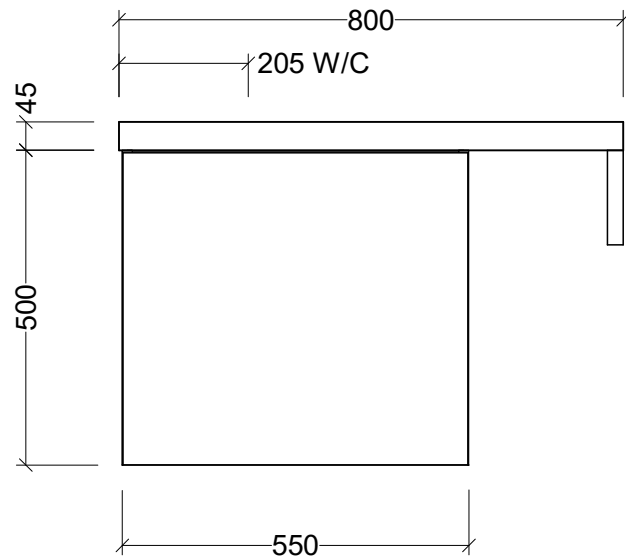

CABINET DETAILS

Range	Oscar 400mm
Description	Wall Hung Offset Top
Cabinet SKU	OSC-VCO-400-L-X-W

TOP DETAILS

Available Tops:	Nano 550 or 800
-----------------	-----------------

Timberline Bathroom Products Pty Ltd
 22 Myrtle Drive, Armidale NSW 2350
www.timberline.com.au | 02 6773 8500

PLEASE NOTE: Due to the manufacturing process of ceramic tops, size variation (+/- 3%) is to be expected. E&OE. Copyright ©

LH and RH Offset Options Available

CABINET DETAILS

Range	Oscar 400mm
Description	Floorstanding Offset Top
Cabinet SKU	OSC-VCO-400-L-X-F

LH and RH Offset Options Available

CABINET DETAILS

Range	Oscar 800mm
Description	Wall Hung Offset Top
Cabinet SKU	OSC-VCO-800-L-X-W

TOP DETAILS

Available Tops:	Nano 800
-----------------	----------

Timberline Bathroom Products Pty Ltd
 22 Myrtle Drive, Armidale NSW 2350
www.timberline.com.au | 02 6773 8500

PLEASE NOTE: Due to the manufacturing process of ceramic tops, size variation (+/- 3%) is to be expected. E&OE. Copyright ©

LH and RH Offset Options Available

CABINET DETAILS

Range	Oscar 800mm
Description	Floorstanding Offset Top
Cabinet SKU	OSC-VCO-800-L-X-F