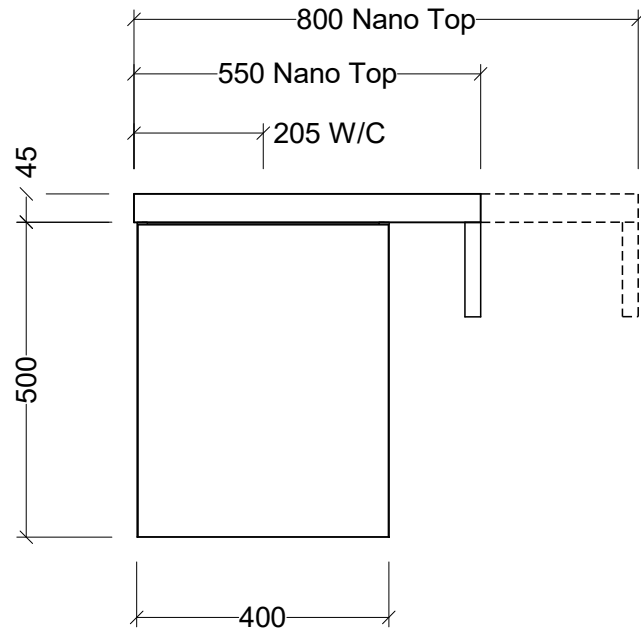

CABINET DETAILS

Range	Oscar 400mm
Description	Wall Hung Offset Top
Cabinet SKU	OSC-VCO-400-L-X-W

TOP DETAILS

Available Tops:	Nano 550 or 800
-----------------	-----------------

Timberline Bathroom Products Pty Ltd
 22 Myrtle Drive, Armidale NSW 2350
www.timberline.com.au | 02 6773 8500

PLEASE NOTE: Due to the manufacturing process of ceramic tops, size variation (+/- 3%) is to be expected. E&OE. Copyright ©

LH and RH Offset Options Available

CABINET DETAILS

Range	Oscar 400mm
Description	Floorstanding Offset Top
Cabinet SKU	OSC-VCO-400-L-X-F

LH and RH Offset Options Available

CABINET DETAILS

Range	Oscar 800mm
Description	Wall Hung Offset Top
Cabinet SKU	OSC-VCO-800-L-X-W

TOP DETAILS

Available Tops:	Nano 800
-----------------	----------

Timberline Bathroom Products Pty Ltd
 22 Myrtle Drive, Armidale NSW 2350
www.timberline.com.au | 02 6773 8500

PLEASE NOTE: Due to the manufacturing process of ceramic tops, size variation (+/- 3%) is to be expected. E&OE. Copyright ©

LH and RH Offset Options Available

CABINET DETAILS

Range	Oscar 800mm
Description	Floorstanding Offset Top
Cabinet SKU	OSC-VCO-800-L-X-F