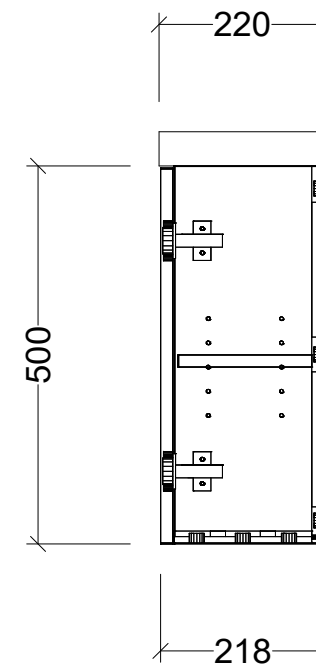

CABINET DETAILS

Range	Ollie 400
Description	Wall Hung Fingerpull
Cabinet SKU	OLL-V-400-L-NAN-W
TOP DETAILS	
Available Tops:	Nano 400mm

Timberline Bathroom Products Pty Ltd
 22 Myrtle Drive, Armidale NSW 2350
 www.timberline.com.au | 02 6773 8500

PLEASE NOTE: Due to the manufacturing process of ceramic tops, size variation (+/- 3%) is to be expected. E&OE. Copyright ©

LH and RH Hinge/TapHole Options Available

CABINET DETAILS

Range	Ollie 400
Description	Floor Standing Fingerpull
Cabinet SKU	OLL-V-400-L-NAN-F
TOP DETAILS	
Available Tops:	Nano 400mm

LH and RH Hinge/TapHole Options Available

CABINET DETAILS

Range	Ollie 550
Description	Wall Hung Fingerpull
Cabinet SKU	OLL-V-550-L-NAN-W
TOP DETAILS	
Available Tops:	Nano 550mm

Timberline Bathroom Products Pty Ltd
 22 Myrtle Drive, Armidale NSW 2350
www.timberline.com.au | 02 6773 8500

PLEASE NOTE: Due to the manufacturing process of ceramic tops, size variation (+/- 3%) is to be expected. E&OE. Copyright ©

LH and RH Hinge/TapHole Options Available

CABINET DETAILS

Range	Ollie 550
Description	Floorstanding Finger Pull
Cabinet SKU	OLL-V-550-L-NAN-F