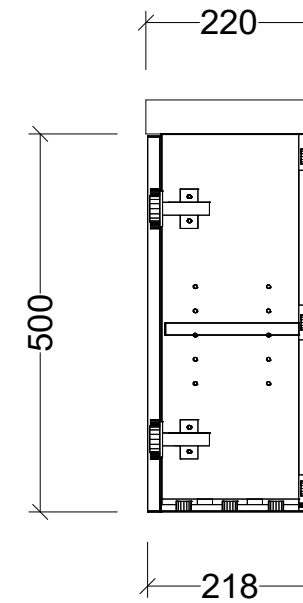

CABINET DETAILS

Range	Ollie 400
Description	Wall Hung Fingerpull
Cabinet SKU	OLL-V-400-L-NAN-W
TOP DETAILS	
Available Tops:	Nano 400mm

Timberline Bathroom Products Pty Ltd
 22 Myrtle Drive, Armidale NSW 2350
 www.timberline.com.au | 02 6773 8500

PLEASE NOTE: Due to the manufacturing process of ceramic tops, size variation (+/- 3%) is to be expected. E&OE. Copyright ©

LH and RH Hinge/TapHole Options Available

CABINET DETAILS

Range	Ollie 400
Description	Floor Standing Fingerpull
Cabinet SKU	OLL-V-400-L-NAN-F
TOP DETAILS	
Available Tops:	Nano 400mm

LH and RH Hinge/TapHole Options Available

CABINET DETAILS

Range	Ollie 550
Description	Wall Hung Fingerpull
Cabinet SKU	OLL-V-550-L-NAN-W
TOP DETAILS	
Available Tops:	Nano 550mm

Timberline Bathroom Products Pty Ltd
 22 Myrtle Drive, Armidale NSW 2350
www.timberline.com.au | 02 6773 8500