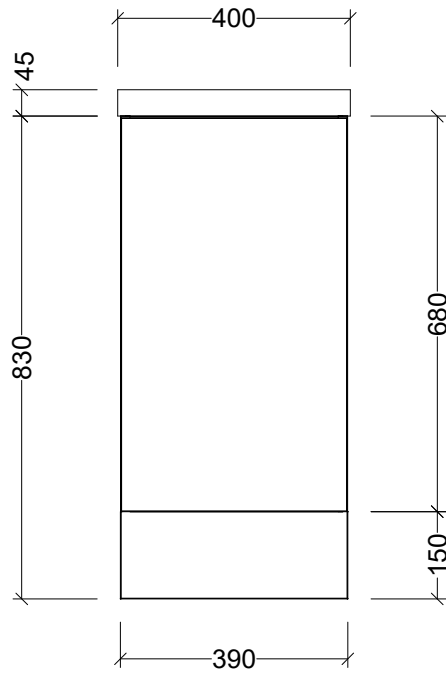

CABINET DETAILS

Range	Ollie 400
Description	Wall Hung Fingerpull
Cabinet SKU	OLL-V-400-L-NAN-W
TOP DETAILS	
Available Tops:	Nano 400mm

Timberline Bathroom Products Pty Ltd
 22 Myrtle Drive, Armidale NSW 2350
 www.timberline.com.au | 02 6773 8500

PLEASE NOTE: Due to the manufacturing process of ceramic tops, size variation (+/- 3%) is to be expected. E&OE. Copyright ©

LH and RH Hinge/TapHole Options Available

CABINET DETAILS

Range	Ollie 400
Description	Floor Standing Fingerpull
Cabinet SKU	OLL-V-400-L-NAN-F
TOP DETAILS	
Available Tops:	Nano 400mm

LH and RH Hinge/TapHole Options Available

CABINET DETAILS

Range	Ollie 550
Description	Wall Hung Fingerpull
Cabinet SKU	OLL-V-550-L-NAN-W
TOP DETAILS	
Available Tops:	Nano 550mm

Timberline Bathroom Products Pty Ltd
 22 Myrtle Drive, Armidale NSW 2350
www.timberline.com.au | 02 6773 8500