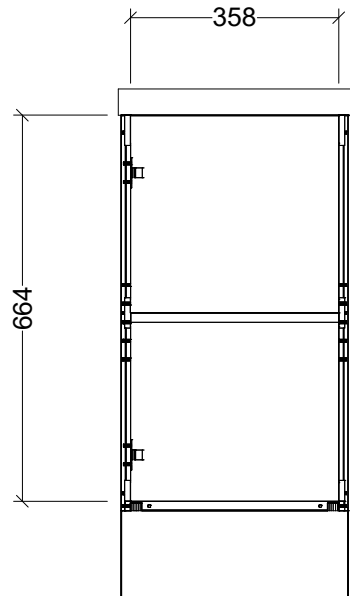

CABINET DETAILS

Range	Ollie 400
Description	Wall Hung Fingerpull
Cabinet SKU	OLL-V-400-L-NAN-W
TOP DETAILS	
Available Tops:	Nano 400mm

Timberline Bathroom Products Pty Ltd
 22 Myrtle Drive, Armidale NSW 2350
 www.timberline.com.au | 02 6773 8500

PLEASE NOTE: Due to the manufacturing process of ceramic tops, size variation (+/- 3%) is to be expected. E&OE. Copyright ©

LH and RH Hinge/TapHole Options Available

CABINET DETAILS

Range	Ollie 400
Description	Floor Standing Fingerpull
Cabinet SKU	OLL-V-400-L-NAN-F
TOP DETAILS	
Available Tops:	Nano 400mm

LH and RH Hinge/TapHole Options Available

CABINET DETAILS

Range	Ollie 550
Description	Wall Hung Fingerpull
Cabinet SKU	OLL-V-550-L-NAN-W
TOP DETAILS	
Available Tops:	Nano 550mm

Timberline Bathroom Products Pty Ltd
 22 Myrtle Drive, Armidale NSW 2350
www.timberline.com.au | 02 6773 8500