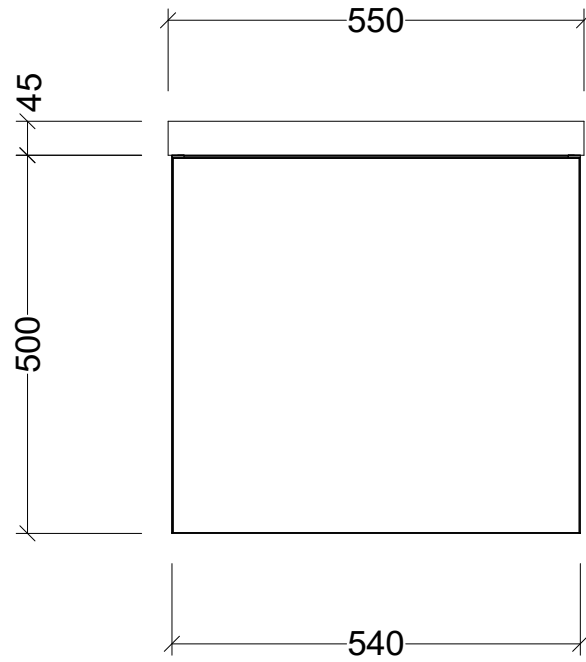

CABINET DETAILS

Range	Ollie 550
Description	Wall Hung Fingerpull
Cabinet SKU	OLL-V-550-L-NAN-W
TOP DETAILS	
Available Tops:	Nano 550mm

Timberline Bathroom Products Pty Ltd
22 Myrtle Drive, Armidale NSW 2350
www.timberline.com.au | 02 6773 8500

PLEASE NOTE: Due to the manufacturing process of ceramic tops, size variation (+/- 3%) is to be expected. E&OE. Copyright ©