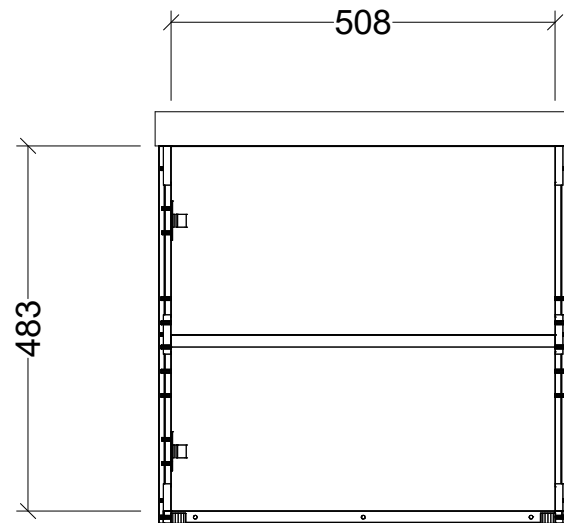

LH and RH Hinge/TapHole Options Available

CABINET DETAILS

Range	Ollie 550
Description	Wall Hung Fingerpull
Cabinet SKU	OLL-V-550-L-NAN-W
TOP DETAILS	
Available Tops:	Nano 550mm

Timberline Bathroom Products Pty Ltd
 22 Myrtle Drive, Armidale NSW 2350
www.timberline.com.au | 02 6773 8500

PLEASE NOTE: Due to the manufacturing process of ceramic tops, size variation (+/- 3%) is to be expected. E&OE. Copyright ©

LH and RH Hinge/TapHole Options Available

CABINET DETAILS

Range	Ollie 550
Description	Floorstanding Finger Pull
Cabinet SKU	OLL-V-550-L-NAN-F