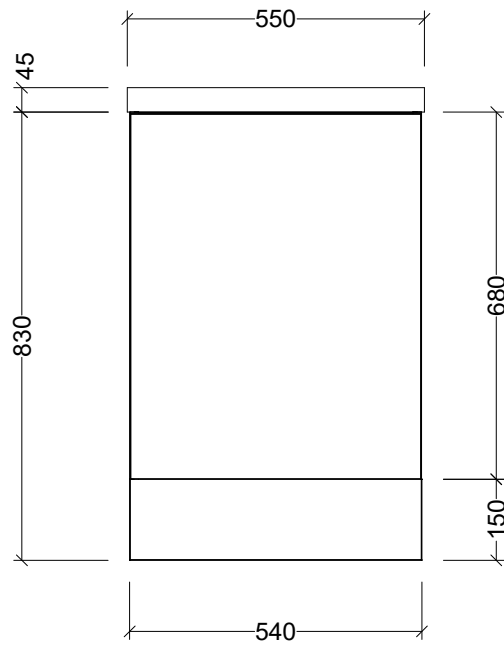

LH and RH Hinge/TapHole Options Available

CABINET DETAILS

Range	Ollie 550
Description	Wall Hung Fingerpull
Cabinet SKU	OLL-V-550-L-NAN-W
TOP DETAILS	
Available Tops:	Nano 550mm

Timberline Bathroom Products Pty Ltd
 22 Myrtle Drive, Armidale NSW 2350
www.timberline.com.au | 02 6773 8500

PLEASE NOTE: Due to the manufacturing process of ceramic tops, size variation (+/- 3%) is to be expected. E&OE. Copyright ©

LH and RH Hinge/TapHole Options Available

CABINET DETAILS

Range	Ollie 550
Description	Floorstanding Finger Pull
Cabinet SKU	OLL-V-550-L-NAN-F

TOP DETAILS

Available Tops:	Nano 550mm
-----------------	------------

Timberline Bathroom Products Pty Ltd
 22 Myrtle Drive, Armidale NSW 2350
www.timberline.com.au | 02 6773 8500

PLEASE NOTE: Due to the manufacturing process of ceramic tops, size variation (+/- 3%) is to be expected. E&OE. Copyright ©