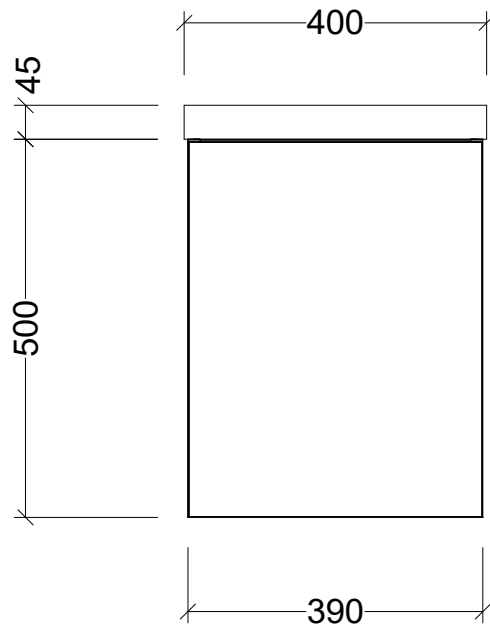

CABINET DETAILS

Range	Ollie 400
Description	Wall Hung Fingerpull
Cabinet SKU	OLL-V-400-L-NAN-W
TOP DETAILS	
Available Tops:	Nano 400mm

Timberline Bathroom Products Pty Ltd
 22 Myrtle Drive, Armidale NSW 2350
 www.timberline.com.au | 02 6773 8500

PLEASE NOTE: Due to the manufacturing process of ceramic tops, size variation (+/- 3%) is to be expected. E&OE. Copyright ©

LH and RH Hinge/TapHole Options Available

CABINET DETAILS

Range	Ollie 400
Description	Floor Standing Fingerpull
Cabinet SKU	OLL-V-400-L-NAN-F
TOP DETAILS	
Available Tops:	Nano 400mm

LH and RH Hinge/TapHole Options Available

CABINET DETAILS

Range	Ollie 550
Description	Wall Hung Fingerpull
Cabinet SKU	OLL-V-550-L-NAN-W
TOP DETAILS	
Available Tops:	Nano 550mm

Timberline Bathroom Products Pty Ltd
 22 Myrtle Drive, Armidale NSW 2350
www.timberline.com.au | 02 6773 8500