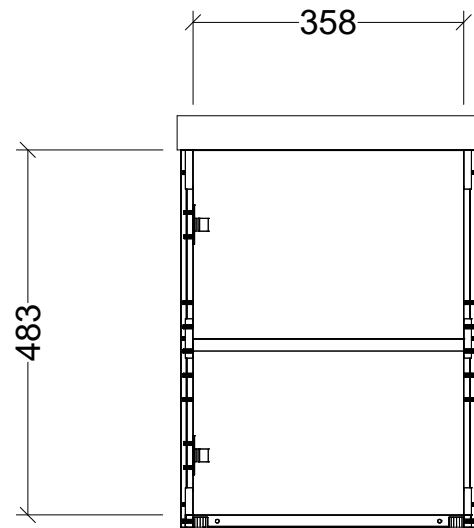

CABINET DETAILS

Range	Ollie 400
Description	Wall Hung Fingerpull
Cabinet SKU	OLL-V-400-L-NAN-W
TOP DETAILS	
Available Tops:	Nano 400mm

Timberline Bathroom Products Pty Ltd
 22 Myrtle Drive, Armidale NSW 2350
 www.timberline.com.au | 02 6773 8500

PLEASE NOTE: Due to the manufacturing process of ceramic tops, size variation (+/- 3%) is to be expected. E&OE. Copyright ©

LH and RH Hinge/TapHole Options Available

CABINET DETAILS

Range	Ollie 400
Description	Floor Standing Fingerpull
Cabinet SKU	OLL-V-400-L-NAN-F
TOP DETAILS	
Available Tops:	Nano 400mm