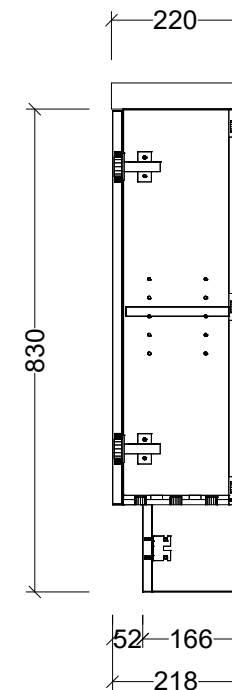

CABINET DETAILS

Range	Ollie 400
Description	Wall Hung Fingerpull
Cabinet SKU	OLL-V-400-L-NAN-W
TOP DETAILS	
Available Tops:	Nano 400mm

Timberline Bathroom Products Pty Ltd
 22 Myrtle Drive, Armidale NSW 2350
 www.timberline.com.au | 02 6773 8500

PLEASE NOTE: Due to the manufacturing process of ceramic tops, size variation (+/- 3%) is to be expected. E&OE. Copyright ©

LH and RH Hinge/TapHole Options Available

CABINET DETAILS

Range	Ollie 400
Description	Floor Standing Fingerpull
Cabinet SKU	OLL-V-400-L-NAN-F
TOP DETAILS	
Available Tops:	Nano 400mm

LH and RH Hinge/TapHole Options Available

CABINET DETAILS

Range	Ollie 550
Description	Wall Hung Fingerpull
Cabinet SKU	OLL-V-550-L-NAN-W
TOP DETAILS	
Available Tops:	Nano 550mm

Timberline Bathroom Products Pty Ltd
 22 Myrtle Drive, Armidale NSW 2350
www.timberline.com.au | 02 6773 8500

PLEASE NOTE: Due to the manufacturing process of ceramic tops, size variation (+/- 3%) is to be expected. E&OE. Copyright ©

LH and RH Hinge/TapHole Options Available

CABINET DETAILS

Range	Ollie 550
Description	Floorstanding Finger Pull
Cabinet SKU	OLL-V-550-L-NAN-F