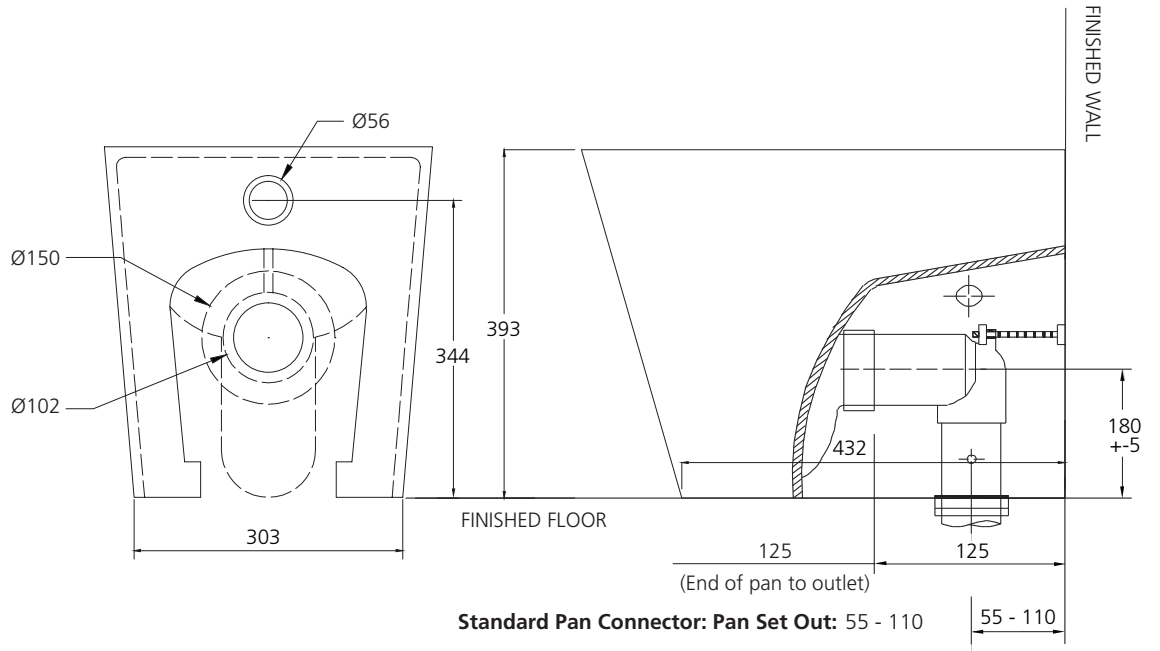

OS127RDPPBK

OS127SQPPBK

*Specify flush plate code when ordering.

Specifications /

WELs Rating	4 star, 3.5L avg flush volume (4.5/3L)
Pan	Rimless/Easy-clean design
Traps	Universal (S or P-trap)
Set outs	S-trap set out 55mm - 110mm as standard. P-trap set out 185mm floor to centre of outlet. Optional S-trap set out 150mm - 180mm (SPB0201).
Cistern	Geberit Sigma8 Concealed Cistern (Dual flush valve 4.5L/3L)
Fixing	The toilet is fixed with a Geberit concealed water tank in wall
Seat	Soft close and quick release toilet seat is provided as standard. Compression moulded toilet seat, fitted with buffers and metal hinges.
Colour	White (with chrome or black flush plate)
Installation	The installation of the toilet suite shall be in accordance with the normal minimum drain line grade requirements in AS/NZS 3500.2.
Materials	Vitreous china
Weight	Pan is 32.9kg
Parts list	UF toilet seat, Geberit double flushing valve, standard pipe
Warranty	20 years vitreous china cistern & pan replacement of product; 5 years replacement seat; 2 years valves & fittings; 1 year seals & labour (refer to Service & Warranty page for details)
Maintenance and care instructions	All surfaces should be cleaned with mild liquid detergent or soap and water. Do not use cream cleaners or citrus based cleaning products, as they are abrasive. Use of unsuitable cleaning agents may damage the surface. Any damage caused in this way will not be covered by warranty.

Oslo

SET OUT DRAWING

All dimensions in mm

OS127BTW (Pan: OS127BTW / Seat: V11273ST / Flush Plate - Refer code below when ordering)

OS127RDPPCR, OS127SQPPCR, OS127RDPPBK, OS127SQPPBK

Wall Faced Toilet Suite

OPTIONAL SET OUT DRAWING