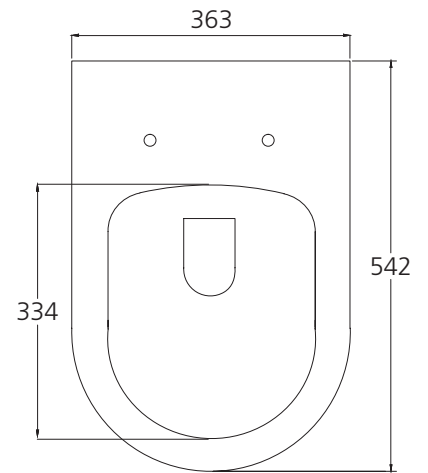

Oslo

OS127BTW (Pan: OS127BTW / Seat: V11273ST / Flush Plate - Refer code below when ordering)
OS127RDPPCR, OS127SQPPCR, OS127RDPPBK, OS127SQPPBK

Wall Faced Toilet Suite

All dimensions in mm

OS127RDPPCR

OS127SQPPCR

OS127RDPPBK

OS127SQPPBK

*Specify flush plate code when ordering.

Specifications /

WELs Rating	4 star, 3.5L avg flush volume (4.5/3L)
Pan	Rimless/Easy-clean design
Traps	Universal (S or P-trap)
Set outs	S-trap set out 55mm - 110mm as standard. P-trap set out 185mm floor to centre of outlet. Optional S-trap set out 150mm - 180mm (SPB0201).
Cistern	Geberit Sigma8 Concealed Cistern (Dual flush valve 4.5L/3L)
Fixing	The toilet is fixed with a Geberit concealed water tank in wall
Seat	Soft close and quick release toilet seat is provided as standard. Compression moulded toilet seat, fitted with buffers and metal hinges.
Colour	White (with chrome or black flush plate)
Installation	The installation of the toilet suite shall be in accordance with the normal minimum drain line grade requirements in AS/NZS 3500.2.
Materials	Vitreous china
Weight	Pan is 32.9kg
Parts list	UF toilet seat, Geberit double flushing valve, standard pipe
Warranty	20 years vitreous china cistern & pan replacement of product; 5 years replacement seat; 2 years valves & fittings; 1 year seals & labour (refer to Service & Warranty page for details)
Maintenance and care instructions	All surfaces should be cleaned with mild liquid detergent or soap and water. Do not use cream cleaners or citrus based cleaning products, as they are abrasive. Use of unsuitable cleaning agents may damage the surface. Any damage caused in this way will not be covered by warranty.

Oslo

SET OUT DRAWING

All dimensions in mm

OS127BTW (Pan: OS127BTW / Seat: V11273ST / Flush Plate - Refer code below when ordering)

OS127RDPPCR, OS127SQPPCR, OS127RDPPBK, OS127SQPPBK

Wall Faced Toilet Suite

OPTIONAL SET OUT DRAWING