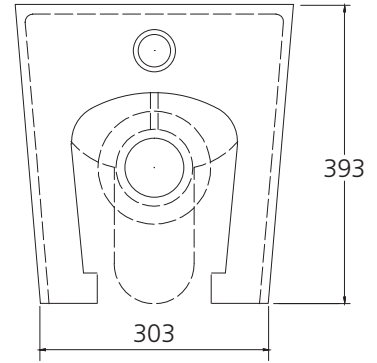

Oslo

OS127BTW (Pan: OS127BTW / Seat: V11273ST / Flush Plate - Refer code below when ordering)
OS127RDPPCR, OS127SQPPCR, OS127RDPPBK, OS127SQPPBK

Wall Faced Toilet Suite

All dimensions in mm

OS127RDPPCR

OS127SQPPCR

OS127RDPPBK

OS127SQPPBK

*Specify flush plate code when ordering.

Specifications /

WELs Rating	4 star, 3.5L avg flush volume (4.5/3L)
Pan	Rimless/Easy-clean design
Traps	Universal (S or P-trap)
Set outs	S-trap set out 55mm - 110mm as standard. P-trap set out 185mm floor to centre of outlet. Optional S-trap set out 150mm - 180mm (SPB0201).
Cistern	Geberit Sigma8 Concealed Cistern (Dual flush valve 4.5L/3L)
Fixing	The toilet is fixed with a Geberit concealed water tank in wall
Seat	Soft close and quick release toilet seat is provided as standard. Compression moulded toilet seat, fitted with buffers and metal hinges.
Colour	White (with chrome or black flush plate)
Installation	The installation of the toilet suite shall be in accordance with the normal minimum drain line grade requirements in AS/NZS 3500.2.
Materials	Vitreous china
Weight	Pan is 32.9kg
Parts list	UF toilet seat, Geberit double flushing valve, standard pipe
Warranty	20 years vitreous china cistern & pan replacement of product; 5 years replacement seat; 2 years valves & fittings; 1 year seals & labour (refer to Service & Warranty page for details)
Maintenance and care instructions	All surfaces should be cleaned with mild liquid detergent or soap and water. Do not use cream cleaners or citrus based cleaning products, as they are abrasive. Use of unsuitable cleaning agents may damage the surface. Any damage caused in this way will not be covered by warranty.

Oslo

SET OUT DRAWING

All dimensions in mm

OS127BTW (Pan: OS127BTW / Seat: V11273ST / Flush Plate - Refer code below when ordering)

OS127RDPPCR, OS127SQPPCR, OS127RDPPBK, OS127SQPPBK

Wall Faced Toilet Suite