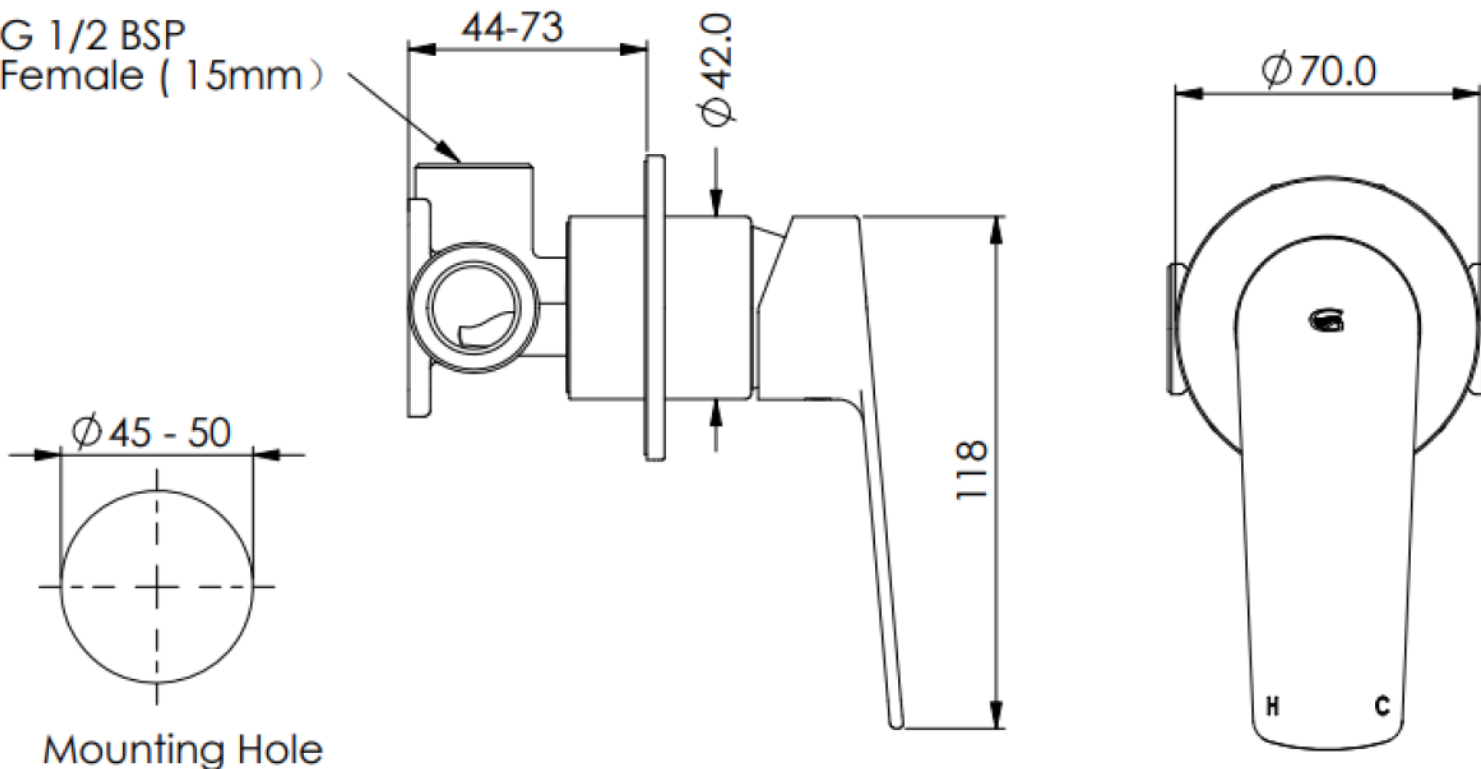

NOVI Shower Mixer

- LF24203580CH | Chrome
- LF24203580BN | Brushed Nickel
- LF24203580MB | Matte Black
- LF24203580GM | Gunmetal
- LF24203580BB | Brushed Brass

WELS: N/A

*Lead Free

G 1/2 BSP
Female (15mm)