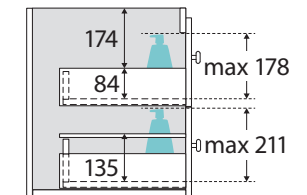

# Newport

600MM FULL DEPTH  
WALL-HUNG  
ALL DRAWER CABINET  
WITH HANDLES

- Select from three thermolaminated finishes
- 'Confident close' drawer damping system combines smooth, fast closing with late deceleration to provide a quiet landing on close
- Full extension runners allow easy access to the full depth of the drawer
- Fresh white interior
- Full depth (suits 465 mm tops)
- Two drawers
- Requires handles (included in price)
- Made in Australia with FSC certified, E0 board

NOTE: HANDLES REQUIRED

TOP VIEW: DRAWER AREA  
(Dimensions may vary depending on basin position)

SIDE VIEW: DRAWER STORAGE