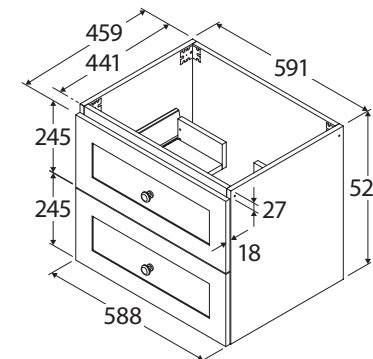

# Newport

600MM FULL DEPTH  
WALL-HUNG  
ALL DRAWER CABINET  
WITH HANDLES

- Select from three thermolaminated finishes
- 'Confident close' drawer damping system combines smooth, fast closing with late deceleration to provide a quiet landing on close
- Full extension runners allow easy access to the full depth of the drawer
- Fresh white interior
- Full depth (suits 465 mm tops)
- Two drawers
- Requires handles (included in price)
- Made in Australia with FSC certified, E0 board

NOTE: HANDLES REQUIRED

TOP VIEW: DRAWER AREA  
(Dimensions may vary depending on basin position)

SIDE VIEW: DRAWER STORAGE