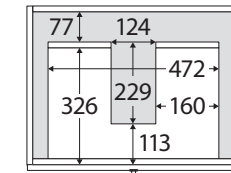

# Newport

600MM FULL DEPTH  
WALL-HUNG  
ALL DRAWER CABINET  
WITH HANDLES

- Select from three thermolaminated finishes
- 'Confident close' drawer damping system combines smooth, fast closing with late deceleration to provide a quiet landing on close
- Full extension runners allow easy access to the full depth of the drawer
- Fresh white interior
- Full depth (suits 465 mm tops)
- Two drawers
- Requires handles (included in price)
- Made in Australia with FSC certified, E0 board

NOTE: HANDLES REQUIRED

TOP VIEW: DRAWER AREA  
(Dimensions may vary depending on basin position)

SIDE VIEW: DRAWER STORAGE