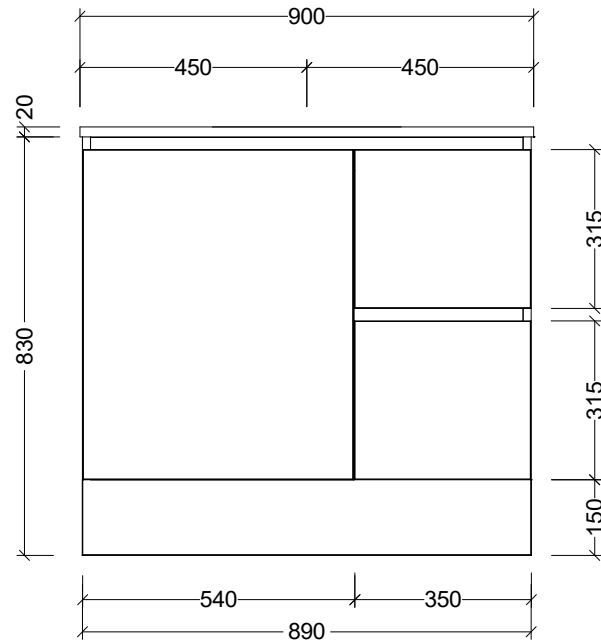

CABINET DETAILS

Range	Nevada 900
Description	Centre Bowl Freestanding
Cabinet SKU	NEV-VCO-900-C-X-F
TOP DETAILS	
Available Tops:	Alpha Ceramic
	Regal Mineral
	Stadium Mineral
	SilkSurface
	Stone

Timberline Bathroom Products Pty Ltd
 22 Myrtle Drive, Armidale NSW 2350
www.timberline.com.au | 02 6773 8500

PLEASE NOTE: Due to the manufacturing process of ceramic tops, size variation (+/- 3%) is to be expected. E&OE. Copyright ©

LH and RH Drawer Options Available