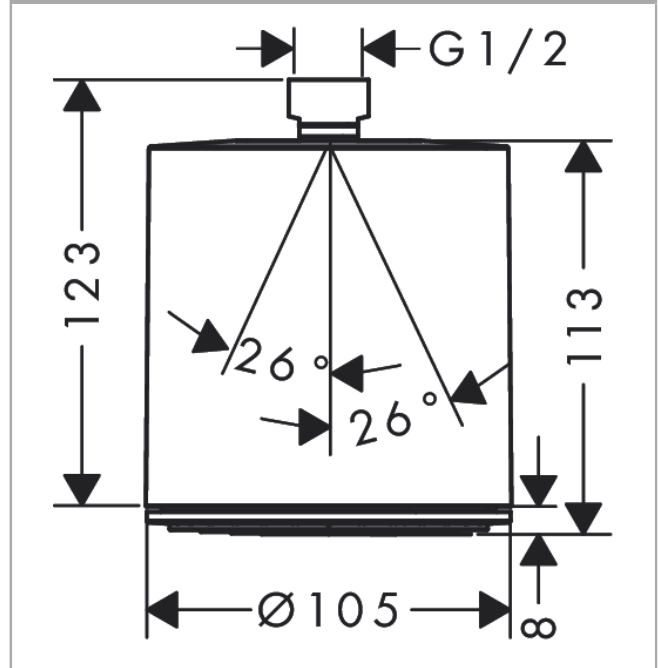

**Pulsify S**  
**Overhead shower 105 1jet Green**  
 Surfaces: **Matt Black** Article Number: **24132670**

Description

Technology

Design awards

reddot winner 2021

Product image

Scale drawing

Flowchart

The consumption was measured in combination with the appropriate fittings (thermostat/mixer/in-wall valve) to reflect actual application in practice.