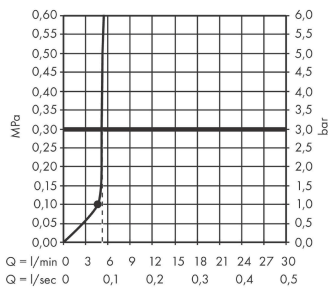

**Pulsify S**  
**Overhead shower 105 1jet Green**  
 Surfaces: **Matt Black** Article Number: **24132670**

Description

Technology

Design awards

reddot winner 2021

Product image

Scale drawing

Flowchart

The consumption was measured in combination with the appropriate fittings (thermostat/mixer/in-wall valve) to reflect actual application in practice.