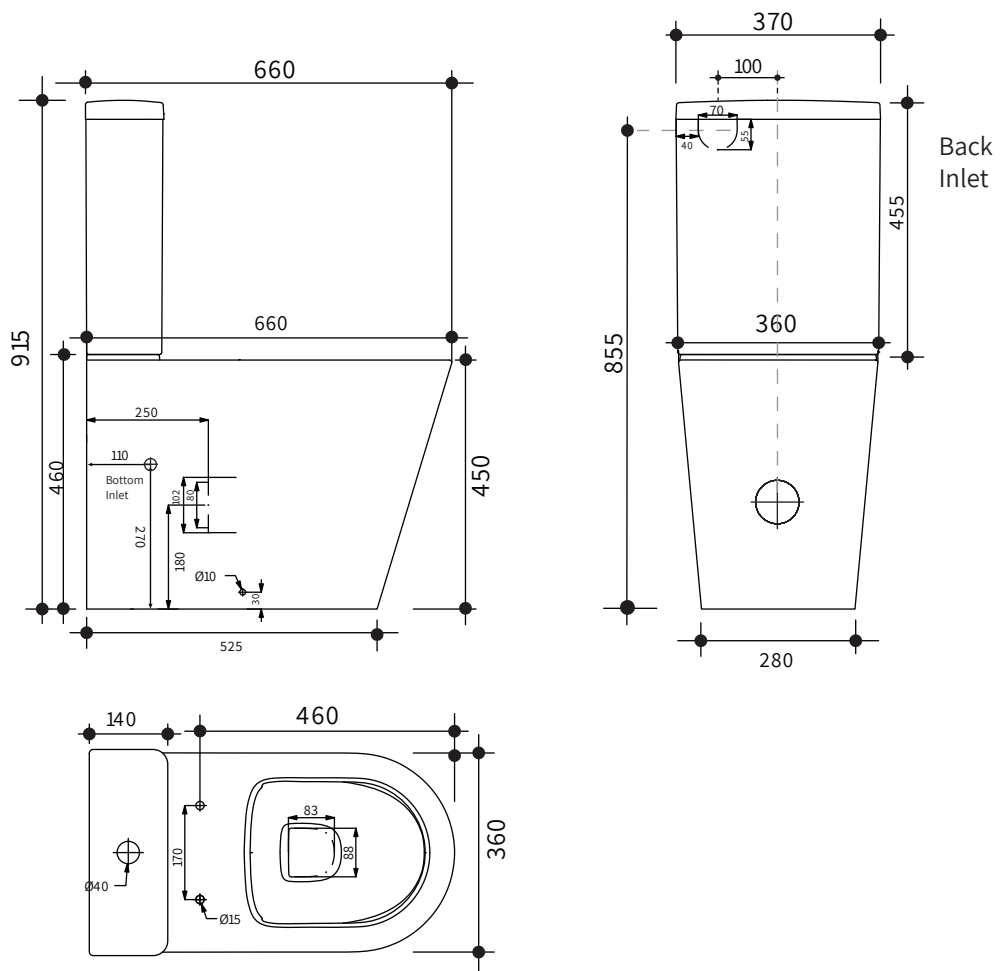

MANHATTAN HI LINE

STYLE

Rimless Back to Wall Toilet Suite

CODE

MHL001
MHL001/BI (Bottom Inlet)

WEIGHT

(Pan) 41 kgs, (seat) 3kgs
(Cistern) 12 kgs

COLOURS

White

INCLUSIONS

Connector, soft close seat
N.B. S-trap connector supplied as standard

NOTES

Set out 75-175 mm (S-Trap)
Suitable for S-Trap or P-Trap Installation

Cleanmax nano glaze anti bacterial surface technology.

Ambulant compliant.

Note: All dimensions are in millimetres and are subject to normal manufacturing variances.
Studio Bagno Pty Ltd reserves the right to vary specifications at any time without notice. Date created: 23/02/2023