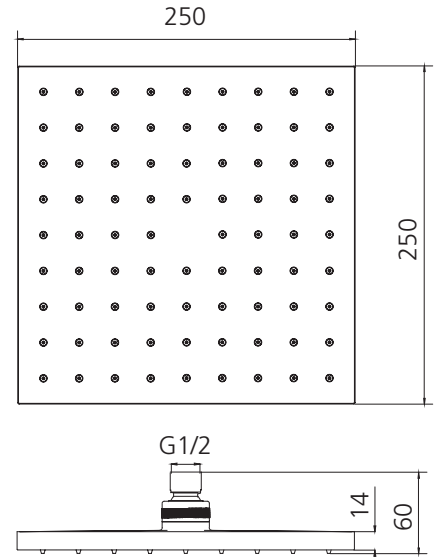

Monaco

MO29301MB

Matte Black Shower Rose 250mm

All dimensions in mm

Specifications /

WELs rating	3 Stars, 9L per minute
Temperature rating (min / max)	1°C - 65°C
Pressure rating (min / max)	150 kPa - 500 kPa
Finish	Matte black (powder coated)
Materials	ABS Plastic
Water supply	Mains
Connections	G 1/2 Female
Product weight	0.84kg
Parts List	Shower head x 1
Warranty	5 years replacement parts and finish; 1 year labour (refer to oliveri.com.au)
Maintenance and care instructions	All surfaces should be cleaned with mild liquid detergent or soap and water. Do not use cream cleaners or citrus based cleaning products, as they are abrasive. Use of unsuitable cleaning agents may damage the surface. Any damage caused in this way will not be covered by warranty.