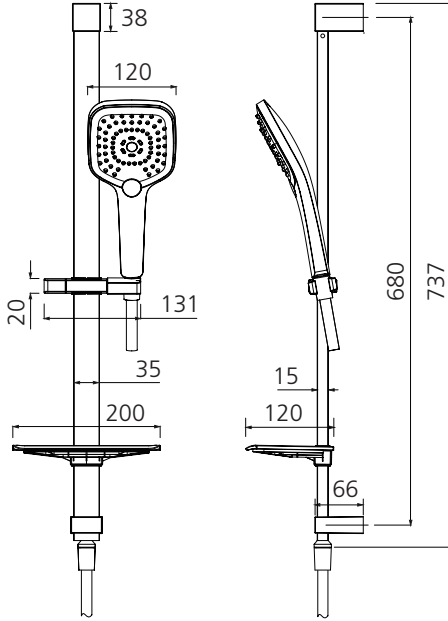

# Monaco

**MO168013MB**

Matte Black Hand Shower With Rail

## Specifications /

<b>WELs rating</b>	3 Stars, 9L per minute
<b>Temperature rating (min / max)</b>	1°C - 65°C
<b>Pressure rating (min / max)</b>	150 kPa - 500 kPa
<b>Finish</b>	Matte black (powder coated)
<b>Shower head functions</b>	Three spray functions
<b>Materials</b>	Brass/ABS plastic
<b>Water supply</b>	Mains
<b>Connections</b>	G 1/2 BSP
<b>Mounting methods</b>	Wall mounted
<b>Product weight</b>	2.04kg
<b>Parts List</b>	Hand shower x 1, hose x 1 slider rail x 1, soap dish x 1
<b>Warranty</b>	15 years main body; 5 years finish; 5 years shower head, shower arm, plastic hand piece; 2 years hose, seals, o'rings; 1 year labour (refer to <a href="http://oliveri.com.au">oliveri.com.au</a> )
<b>Maintenance and care instructions</b>	All surfaces should be cleaned with mild liquid detergent or soap and water. Do not use cream cleaners or citrus based cleaning products, as they are abrasive. Use of unsuitable cleaning agents may damage the surface. Any damage caused in this way will not be covered by warranty.