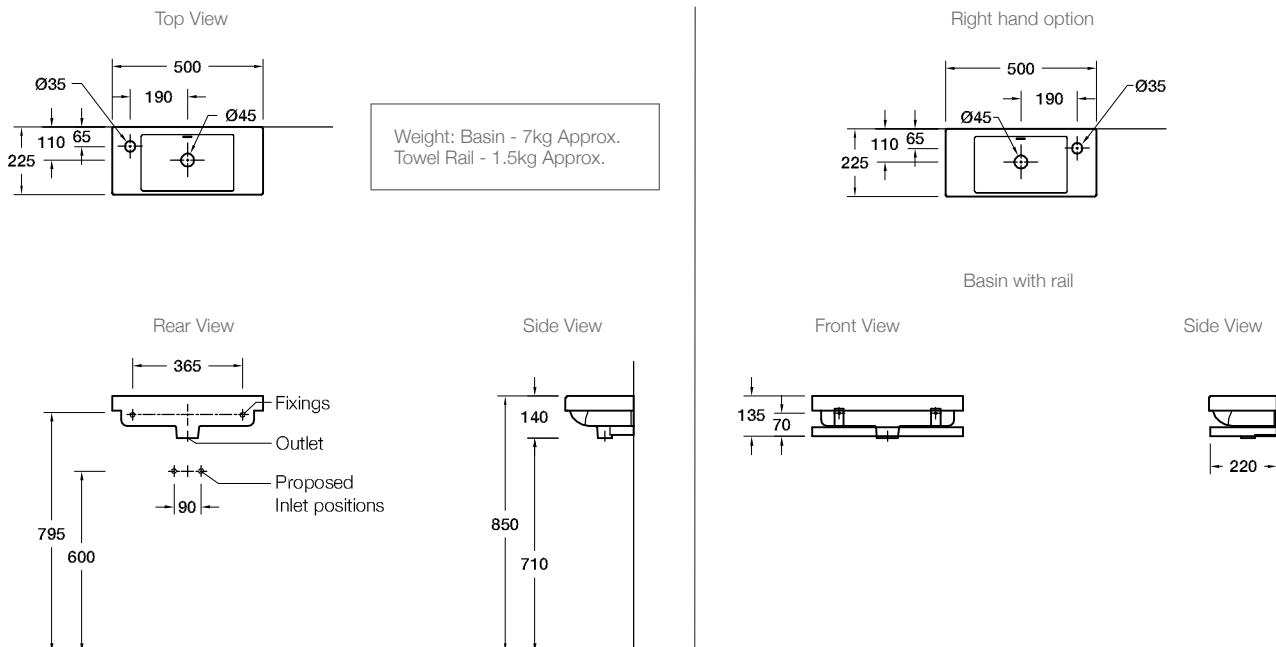

Product

- Reach left hand basin
- Reach right hand basin
- Reach towel rail

Mico Code

- 587828
- 586045
- 587829

Kohler Code

- 18556W-L-00
- 18556W-R-00
- E4721-39R

Included Components

- Chrome overflow cover
- Wall fixing bolts and anchors

Features

- Left hand or right hand tap hole
- Overflow outlet
- Vitreous china

Optional Accessories

- Reach towel rail in brushed steel
- Tapware
- Generic basin accessories

Related Products

- Reach basins
- Reach toilets

Technical Details

Installation Notes:

- For best results, the walls must be square, plumb and level.
- Basin must be secured using the supplied anchors and bolts.
- Wall bracing recommended for timber stud wall installations.