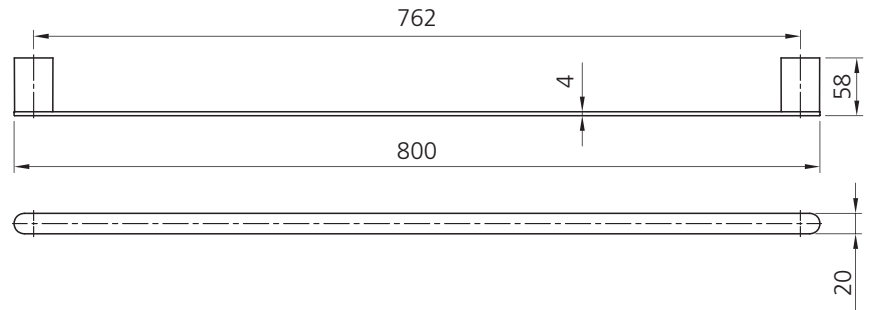

# Madrid

**MA830A07BN**

Brushed Nickel Single Towel Rail 800mm

## Specifications /

<b>Materials</b>	Zinc alloy / stainless steel
<b>Finish</b>	Brushed nickel (PVD)
<b>Mounting method</b>	Wall mounting, four point fixing
<b>Parts list</b>	Towel rail, fixing set
<b>Warranty</b>	7 years parts, 5 years finish, 1 year labour (refer to <a href="http://oliveri.com.au">oliveri.com.au</a> )
<b>Maintenance and care instructions</b>	All surfaces should be cleaned with mild liquid detergent or soap and water. Do not use cream cleaners or citrus based cleaning products, as they are abrasive. Use of unsuitable cleaning agents may damage the surface. Any damage caused in this way will not be covered by warranty.