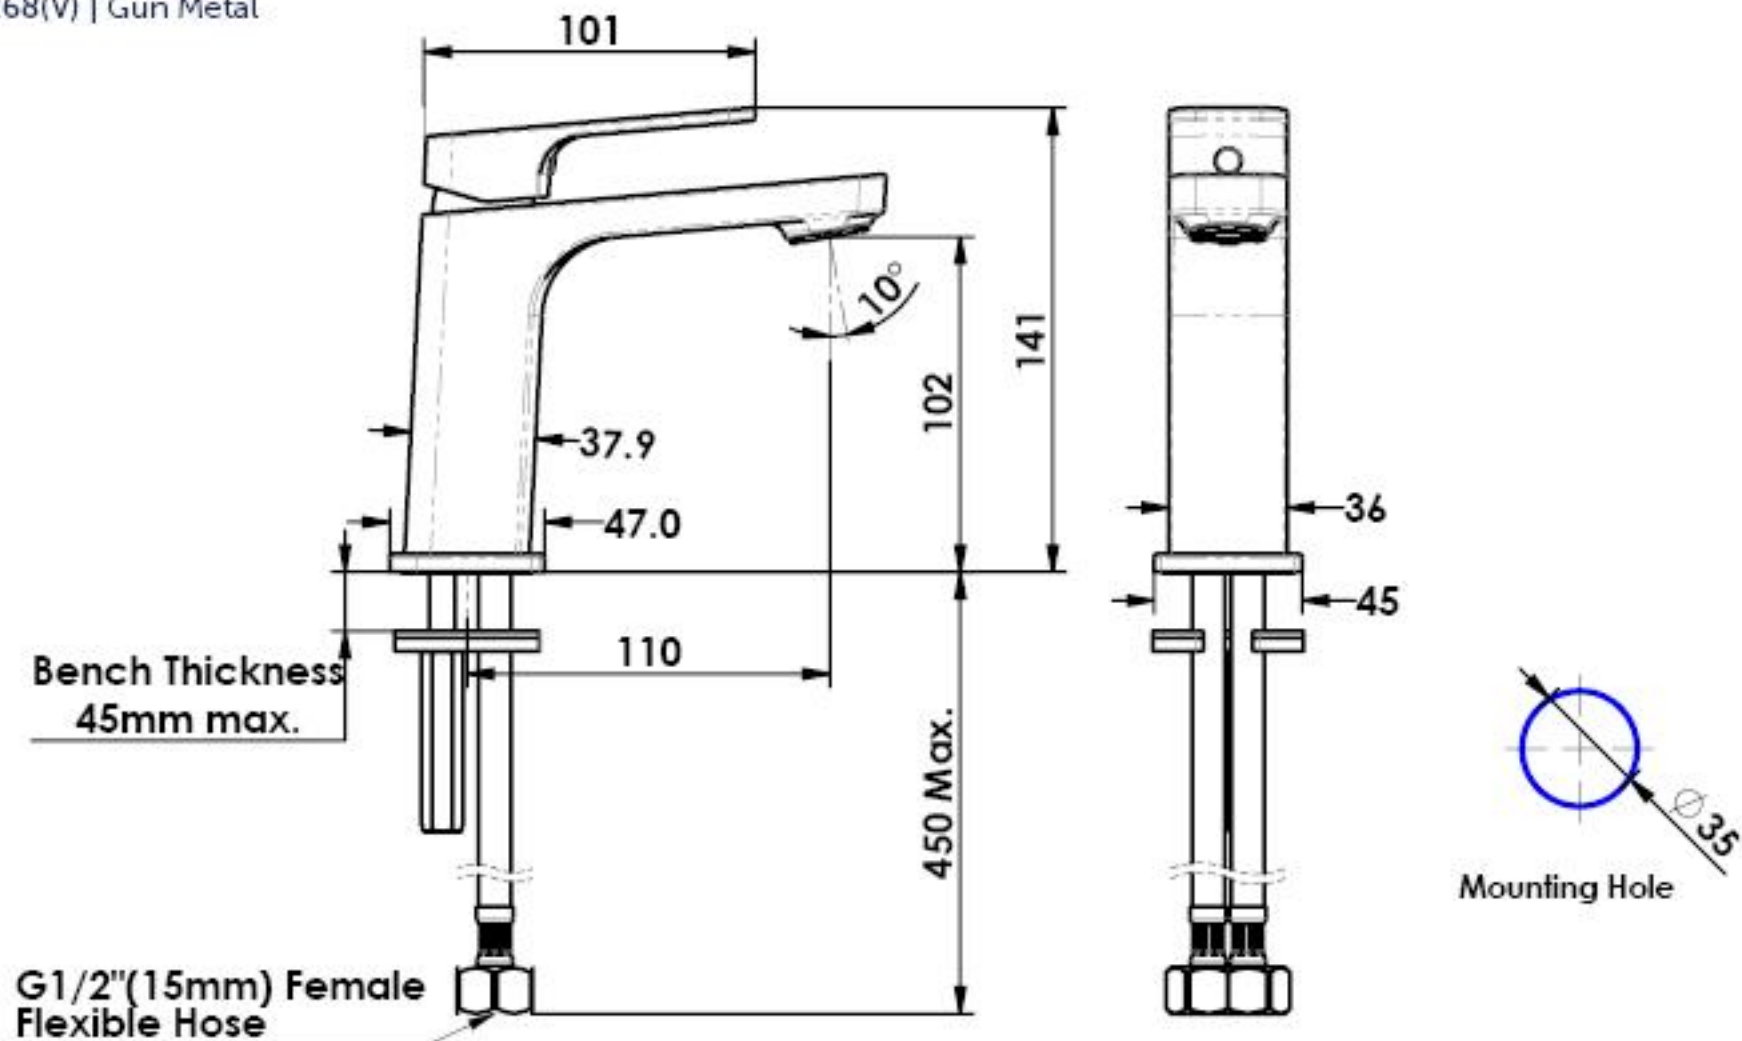

Swept Basin Mixer

18602550 | T32268 | Chrome

18602551 | T32268(V) | Brushed Nickel

18602557 | T32268(V) | Matte Black

18602559 | T32268(V) | Gun Metal

NZ: 0800 655 455 | nzsales@greenstapware.com

AU: 1800 244 487 | aussales@greenstapware.com