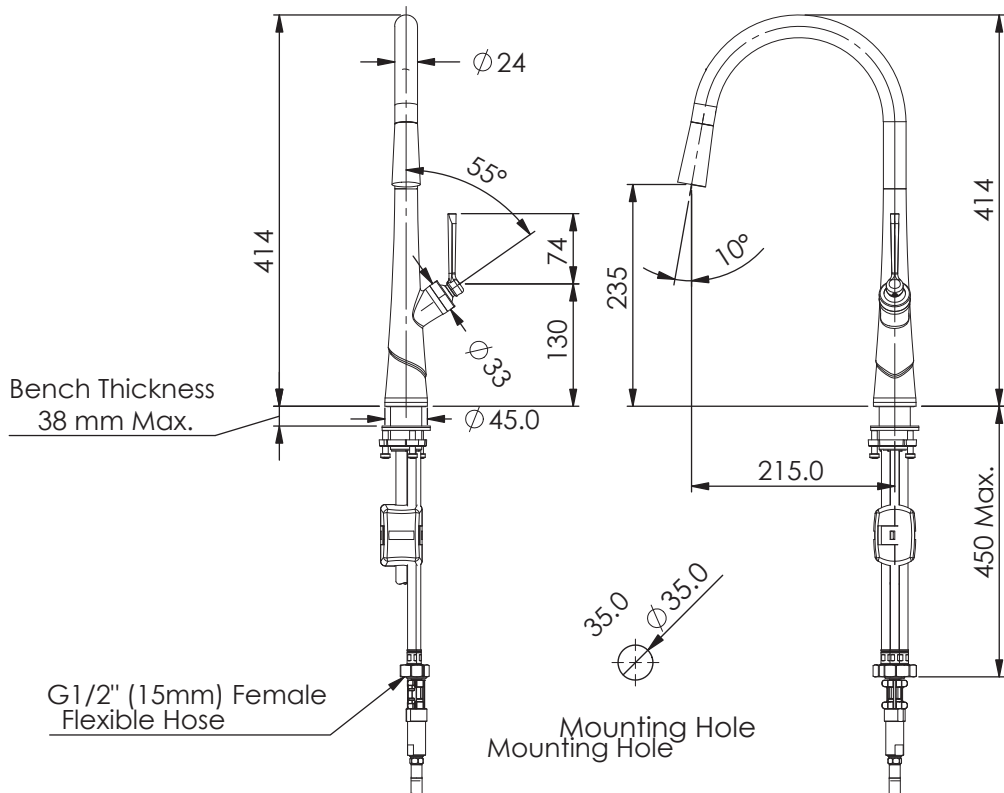

LUSTRO

Kontakt® Pull-Down Sink Mixer

LF19580254CP | Chrome
LF19580254BN | Brushed Nickel
LF19580254BB | Brushed Brass
LF19580254MB | Matte Black
LF19580254GM | Gun Metal

WELS 5 Star 6.0L/M | MP
Swivel Spout | Dual Function Spray
KONTACT® Technology