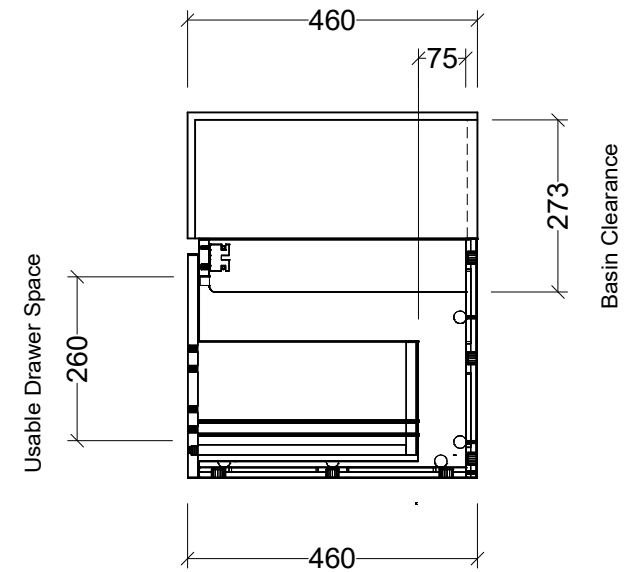

PLEASE NOTE: Due to the manufacturing process of ceramic tops, size variation (+/- 3%) is to be expected. E&OE. Copyright ©

CABINET DETAILS

Range	Kingsley 1200
Description	Wall Hung, Centre Bowl
Cabinet SKU	KIN-VCO-1200-C-X-W

CABINET DETAILS

Range	Kingsley 1500
Description	Centre Bowl Wall Hung
Cabinet SKU	KIN-V-1500-C-X-W

TOP DETAILS

Available Tops:	SilkSurface Box Top
-----------------	---------------------

Timberline Bathroom Products Pty Ltd
 22 Myrtle Drive, Armidale NSW 2350
www.timberline.com.au | 02 6773 8500

PLEASE NOTE: Due to the manufacturing process of ceramic tops, size variation (+/- 3%) is to be expected. E&OE. Copyright ©

CABINET DETAILS

Range	Kingsley 1500
Description	Double Bowl Wall Hung
Cabinet SKU	KIN-V-1500-D-X-W

PLEASE NOTE: Due to the manufacturing process of ceramic tops, size variation (+/- 3%) is to be expected. E&OE. Copyright ©

CABINET DETAILS

Range	Kingsley 1800
Description	Double Bowl Wall Hung
Cabinet SKU	KIN-V-1800-D-X-W