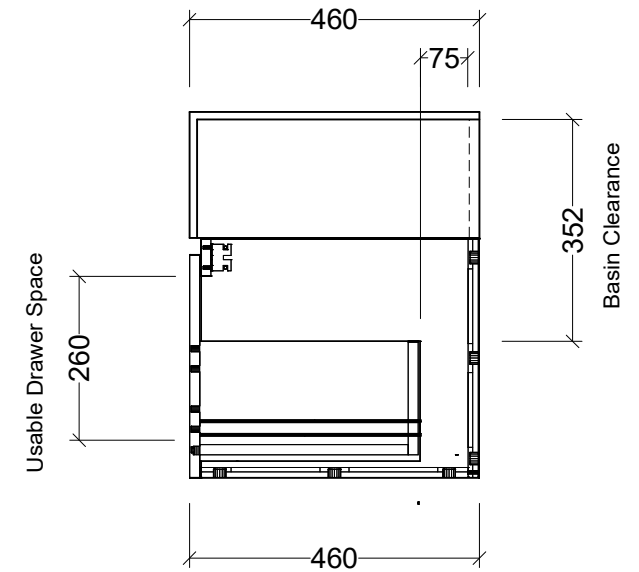

PLEASE NOTE: Due to the manufacturing process of ceramic tops, size variation (+/- 3%) is to be expected. E&OE. Copyright ©

CABINET DETAILS

Range	Kingsley 900
Description	Wall Hung, Centre Bowl
Cabinet SKU	KIN-VCO-900-C-X-W

PLEASE NOTE: Due to the manufacturing process of ceramic tops, size variation (+/- 3%) is to be expected. E&OE. Copyright ©

CABINET DETAILS

Range	Kingsley 1200
Description	Wall Hung, Centre Bowl
Cabinet SKU	KIN-VCO-1200-C-X-W

TOP DETAILS

Available Tops:	SilkSurface Box Top
-----------------	---------------------

Timberline Bathroom Products Pty Ltd
 22 Myrtle Drive, Armidale NSW 2350
www.timberline.com.au | 02 6773 8500

PLEASE NOTE: Due to the manufacturing process of ceramic tops, size variation (+/- 3%) is to be expected. E&OE. Copyright ©

PLEASE NOTE: Due to the manufacturing process of ceramic tops, size variation (+/- 3%) is to be expected. E&OE. Copyright ©

CABINET DETAILS

Range	Kingsley 1500
Description	Double Bowl Wall Hung
Cabinet SKU	KIN-V-1500-D-X-W