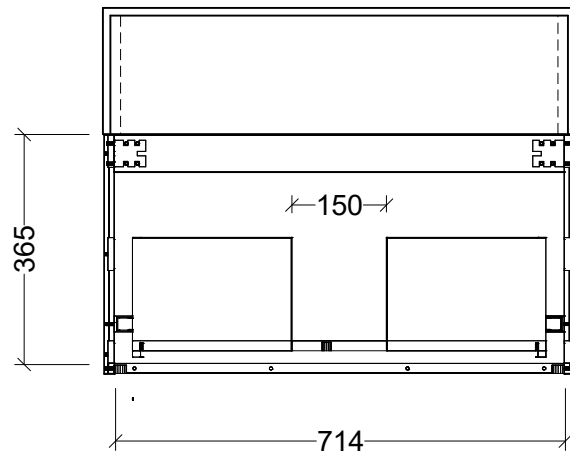

CABINET DETAILS

Range	Kingsley 750
Description	Wall Hung, Centre Bowl
Cabinet SKU	KIN-VCO-750-C-X-W

TOP DETAILS

Available Tops:	SilkSurface Box Top
-----------------	---------------------

Timberline Bathroom Products Pty Ltd
 22 Myrtle Drive, Armidale NSW 2350
 www.timberline.com.au | 02 6773 8500

PLEASE NOTE: Due to the manufacturing process of ceramic tops, size variation (+/- 3%) is to be expected. E&OE. Copyright ©

CABINET DETAILS

Range	Kingsley 900
Description	Wall Hung, Centre Bowl
Cabinet SKU	KIN-VCO-900-C-X-W

CABINET DETAILS

Range	Kingsley 1050
Description	Wall Hung, Centre Bowl
Cabinet SKU	KIN-VCO-1050-C-X-W

TOP DETAILS

Available Tops:	SilkSurface Box Top
-----------------	---------------------

Timberline Bathroom Products Pty Ltd
 22 Myrtle Drive, Armidale NSW 2350
www.timberline.com.au | 02 6773 8500

PLEASE NOTE: Due to the manufacturing process of ceramic tops, size variation (+/- 3%) is to be expected. E&OE. Copyright ©

CABINET DETAILS

Range	Kingsley 1200
Description	Wall Hung, Centre Bowl
Cabinet SKU	KIN-VCO-1200-C-X-W