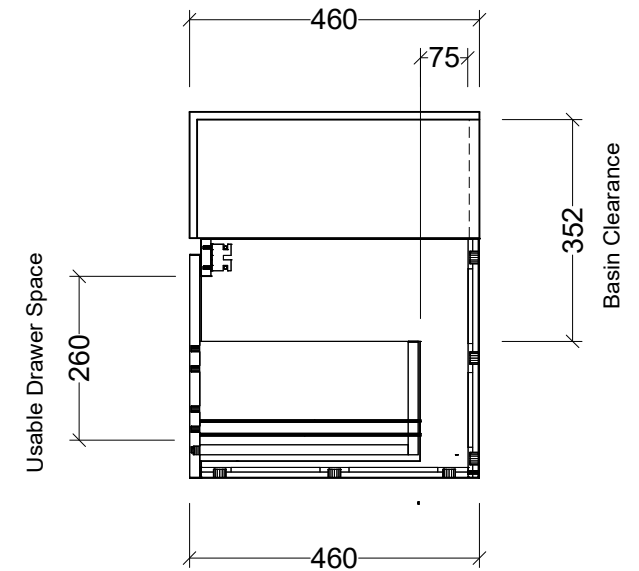

CABINET DETAILS

Range	Kingsley 750
Description	Wall Hung, Centre Bowl
Cabinet SKU	KIN-VCO-750-C-X-W

TOP DETAILS

Available Tops:	SilkSurface Box Top
-----------------	---------------------

Timberline Bathroom Products Pty Ltd
 22 Myrtle Drive, Armidale NSW 2350
 www.timberline.com.au | 02 6773 8500

PLEASE NOTE: Due to the manufacturing process of ceramic tops, size variation (+/- 3%) is to be expected. E&OE. Copyright ©

CABINET DETAILS

Range	Kingsley 900
Description	Wall Hung, Centre Bowl
Cabinet SKU	KIN-VCO-900-C-X-W

CABINET DETAILS

Range	Kingsley 1050
Description	Wall Hung, Centre Bowl
Cabinet SKU	KIN-VCO-1050-C-X-W

TOP DETAILS

Available Tops:	SilkSurface Box Top
-----------------	---------------------

Timberline Bathroom Products Pty Ltd
 22 Myrtle Drive, Armidale NSW 2350
www.timberline.com.au | 02 6773 8500

PLEASE NOTE: Due to the manufacturing process of ceramic tops, size variation (+/- 3%) is to be expected. E&OE. Copyright ©

CABINET DETAILS

Range	Kingsley 1200
Description	Wall Hung, Centre Bowl
Cabinet SKU	KIN-VCO-1200-C-X-W