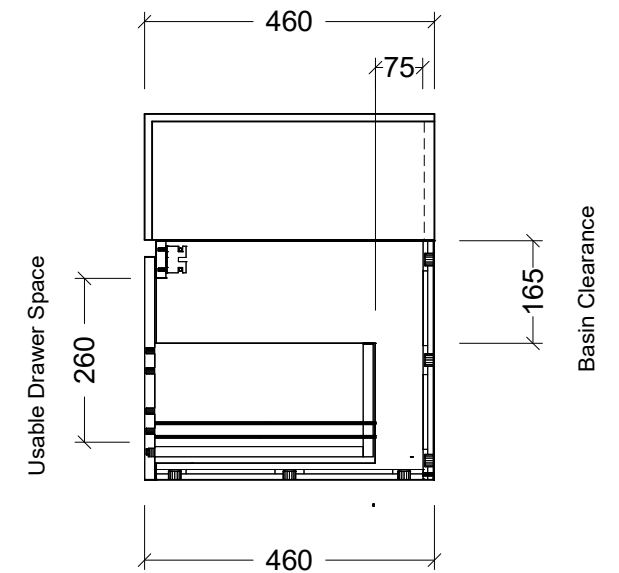

PLEASE NOTE: Due to the manufacturing process of ceramic tops, size variation (+/- 3%) is to be expected. E&OE. Copyright ©

CABINET DETAILS

Range	Kingsley 1500
Description	Double Bowl Wall Hung
Cabinet SKU	KIN-V-1500-D-X-W

TOP DETAILS

Available Tops:	SilkSurface Box Top
-----------------	---------------------

Timberline Bathroom Products Pty Ltd
 22 Myrtle Drive, Armidale NSW 2350
www.timberline.com.au | 02 6773 8500

PLEASE NOTE: Due to the manufacturing process of ceramic tops, size variation (+/- 3%) is to be expected. E&OE. Copyright ©

CABINET DETAILS

Range	Kingsley 1800
Description	Centre Bowl Wall Hung
Cabinet SKU	KIN-V-1800-C-X-W

TOP DETAILS

Available Tops:	SilkSurface Box Top
-----------------	---------------------

Timberline Bathroom Products Pty Ltd
 22 Myrtle Drive, Armidale NSW 2350
www.timberline.com.au | 02 6773 8500

PLEASE NOTE: Due to the manufacturing process of ceramic tops, size variation (+/- 3%) is to be expected. E&OE. Copyright ©

CABINET DETAILS

Range	Kingsley 1800
Description	Double Bowl Wall Hung
Cabinet SKU	KIN-V-1800-D-X-W