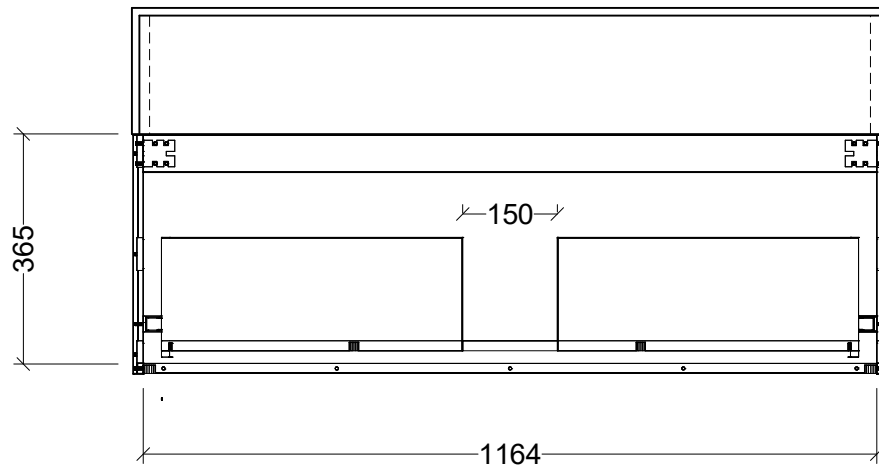

PLEASE NOTE: Due to the manufacturing process of ceramic tops, size variation (+/- 3%) is to be expected. E&OE. Copyright ©

CABINET DETAILS

Range	Kingsley 900
Description	Wall Hung, Centre Bowl
Cabinet SKU	KIN-VCO-900-C-X-W

PLEASE NOTE: Due to the manufacturing process of ceramic tops, size variation (+/- 3%) is to be expected. E&OE. Copyright ©

CABINET DETAILS

Range	Kingsley 1200
Description	Wall Hung, Centre Bowl
Cabinet SKU	KIN-VCO-1200-C-X-W

TOP DETAILS

Available Tops:	SilkSurface Box Top
-----------------	---------------------

Timberline Bathroom Products Pty Ltd
 22 Myrtle Drive, Armidale NSW 2350
www.timberline.com.au | 02 6773 8500

PLEASE NOTE: Due to the manufacturing process of ceramic tops, size variation (+/- 3%) is to be expected. E&OE. Copyright ©

PLEASE NOTE: Due to the manufacturing process of ceramic tops, size variation (+/- 3%) is to be expected. E&OE. Copyright ©

CABINET DETAILS

Range	Kingsley 1500
Description	Double Bowl Wall Hung
Cabinet SKU	KIN-V-1500-D-X-W