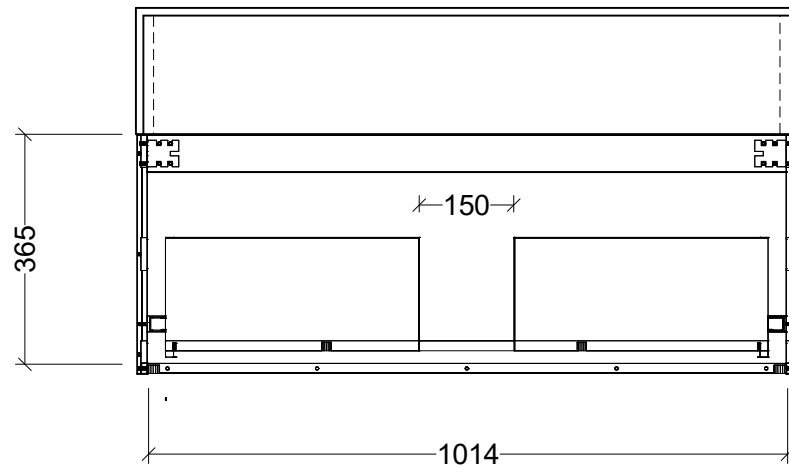

PLEASE NOTE: Due to the manufacturing process of ceramic tops, size variation (+/- 3%) is to be expected. E&OE. Copyright ©

CABINET DETAILS

Range	Kingsley 900
Description	Wall Hung, Centre Bowl
Cabinet SKU	KIN-VCO-900-C-X-W

CABINET DETAILS

Range	Kingsley 1050
Description	Wall Hung, Centre Bowl
Cabinet SKU	KIN-VCO-1050-C-X-W

TOP DETAILS

Available Tops:	SilkSurface Box Top
-----------------	---------------------

Timberline Bathroom Products Pty Ltd
 22 Myrtle Drive, Armidale NSW 2350
www.timberline.com.au | 02 6773 8500

PLEASE NOTE: Due to the manufacturing process of ceramic tops, size variation (+/- 3%) is to be expected. E&OE. Copyright ©

CABINET DETAILS

Range	Kingsley 1200
Description	Wall Hung, Centre Bowl
Cabinet SKU	KIN-VCO-1200-C-X-W