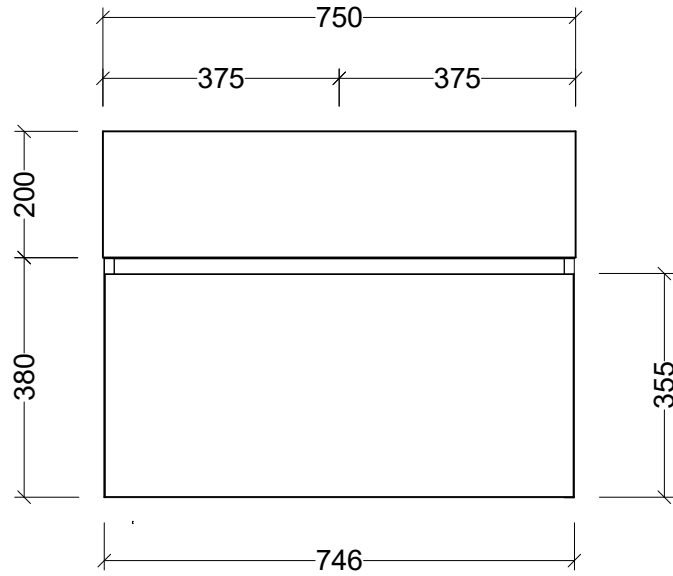

CABINET DETAILS

Range	Kingsley 750
Description	Wall Hung, Centre Bowl
Cabinet SKU	KIN-VCO-750-C-X-W

TOP DETAILS

Available Tops:	SilkSurface Box Top
-----------------	---------------------

Timberline Bathroom Products Pty Ltd
 22 Myrtle Drive, Armidale NSW 2350
 www.timberline.com.au | 02 6773 8500

PLEASE NOTE: Due to the manufacturing process of ceramic tops, size variation (+/- 3%) is to be expected. E&OE. Copyright ©

CABINET DETAILS

Range	Kingsley 900
Description	Wall Hung, Centre Bowl
Cabinet SKU	KIN-VCO-900-C-X-W

CABINET DETAILS

Range	Kingsley 1050
Description	Wall Hung, Centre Bowl
Cabinet SKU	KIN-VCO-1050-C-X-W

TOP DETAILS

Available Tops:	SilkSurface Box Top
-----------------	---------------------

Timberline Bathroom Products Pty Ltd
 22 Myrtle Drive, Armidale NSW 2350
www.timberline.com.au | 02 6773 8500

PLEASE NOTE: Due to the manufacturing process of ceramic tops, size variation (+/- 3%) is to be expected. E&OE. Copyright ©

CABINET DETAILS

Range	Kingsley 1200
Description	Wall Hung, Centre Bowl
Cabinet SKU	KIN-VCO-1200-C-X-W