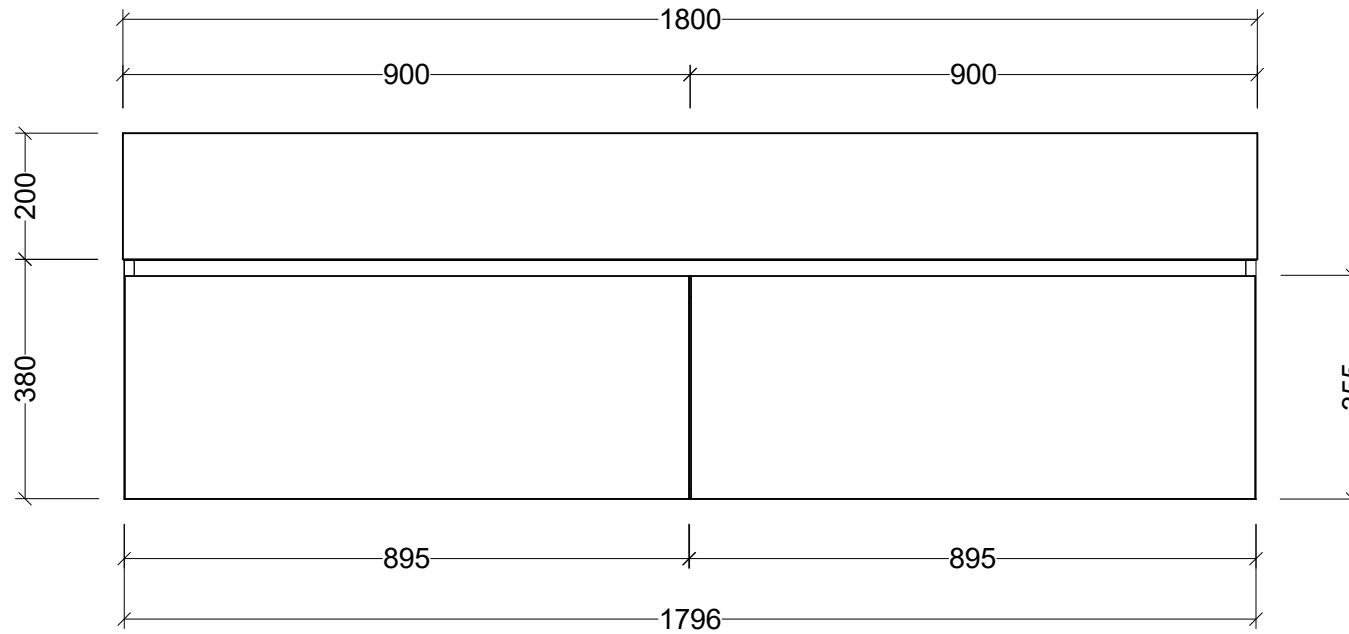

CABINET DETAILS

Range	Kingsley 1800
Description	Centre Bowl Wall Hung
Cabinet SKU	KIN-V-1800-C-X-W

TOP DETAILS

Available Tops:	SilkSurface Box Top
-----------------	---------------------

Timberline Bathroom Products Pty Ltd
 22 Myrtle Drive, Armidale NSW 2350
www.timberline.com.au | 02 6773 8500

PLEASE NOTE: Due to the manufacturing process of ceramic tops, size variation (+/- 3%) is to be expected. E&OE. Copyright ©

CABINET DETAILS

Range	Kingsley 1800
Description	Double Bowl Wall Hung
Cabinet SKU	KIN-V-1800-D-X-W