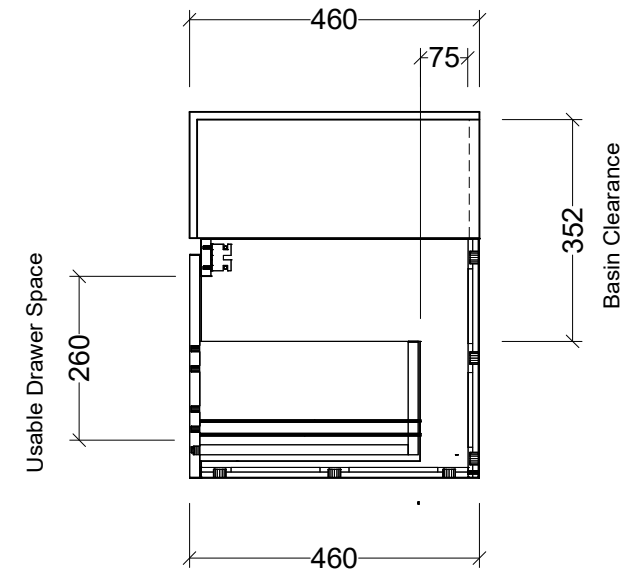

CABINET DETAILS

Range	Kingsley 750
Description	Wall Hung, Centre Bowl
Cabinet SKU	KIN-VCO-750-C-X-W

TOP DETAILS

Available Tops:	SilkSurface Box Top
-----------------	---------------------

Timberline Bathroom Products Pty Ltd
 22 Myrtle Drive, Armidale NSW 2350
 www.timberline.com.au | 02 6773 8500

PLEASE NOTE: Due to the manufacturing process of ceramic tops, size variation (+/- 3%) is to be expected. E&OE. Copyright ©

CABINET DETAILS

Range	Kingsley 900
Description	Wall Hung, Centre Bowl
Cabinet SKU	KIN-VCO-900-C-X-W

CABINET DETAILS

Range	Kingsley 1050
Description	Wall Hung, Centre Bowl
Cabinet SKU	KIN-VCO-1050-C-X-W

TOP DETAILS

Available Tops:	SilkSurface Box Top
-----------------	---------------------

Timberline Bathroom Products Pty Ltd
 22 Myrtle Drive, Armidale NSW 2350
www.timberline.com.au | 02 6773 8500

PLEASE NOTE: Due to the manufacturing process of ceramic tops, size variation (+/- 3%) is to be expected. E&OE. Copyright ©

CABINET DETAILS

Range	Kingsley 1200
Description	Wall Hung, Centre Bowl
Cabinet SKU	KIN-VCO-1200-C-X-W