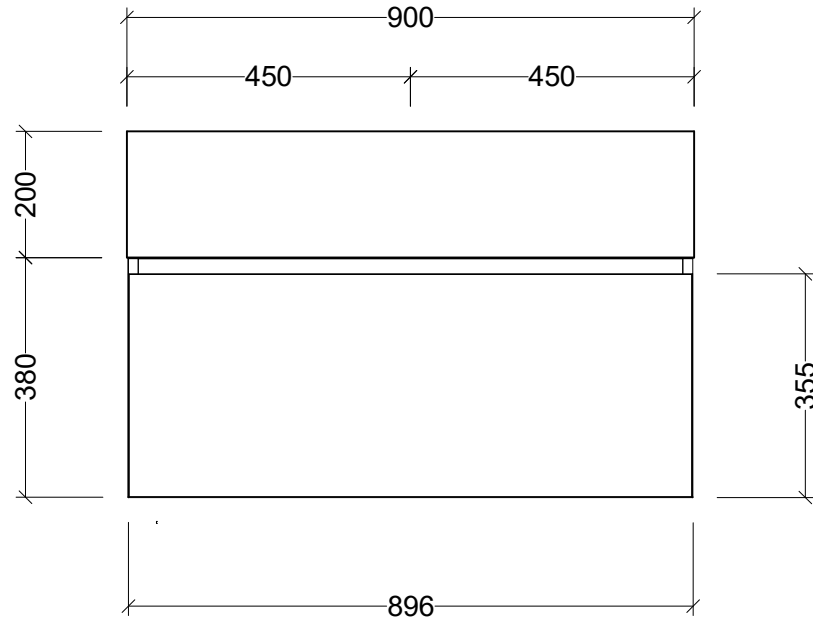

CABINET DETAILS

Range	Kingsley 750
Description	Wall Hung, Centre Bowl
Cabinet SKU	KIN-VCO-750-C-X-W

TOP DETAILS

Available Tops:	SilkSurface Box Top
-----------------	---------------------

Timberline Bathroom Products Pty Ltd
 22 Myrtle Drive, Armidale NSW 2350
 www.timberline.com.au | 02 6773 8500

PLEASE NOTE: Due to the manufacturing process of ceramic tops, size variation (+/- 3%) is to be expected. E&OE. Copyright ©

CABINET DETAILS

Range	Kingsley 900
Description	Wall Hung, Centre Bowl
Cabinet SKU	KIN-VCO-900-C-X-W

CABINET DETAILS

Range	Kingsley 1050
Description	Wall Hung, Centre Bowl
Cabinet SKU	KIN-VCO-1050-C-X-W

TOP DETAILS

Available Tops:	SilkSurface Box Top
-----------------	---------------------

Timberline Bathroom Products Pty Ltd
 22 Myrtle Drive, Armidale NSW 2350
www.timberline.com.au | 02 6773 8500

PLEASE NOTE: Due to the manufacturing process of ceramic tops, size variation (+/- 3%) is to be expected. E&OE. Copyright ©

CABINET DETAILS

Range	Kingsley 1200
Description	Wall Hung, Centre Bowl
Cabinet SKU	KIN-VCO-1200-C-X-W