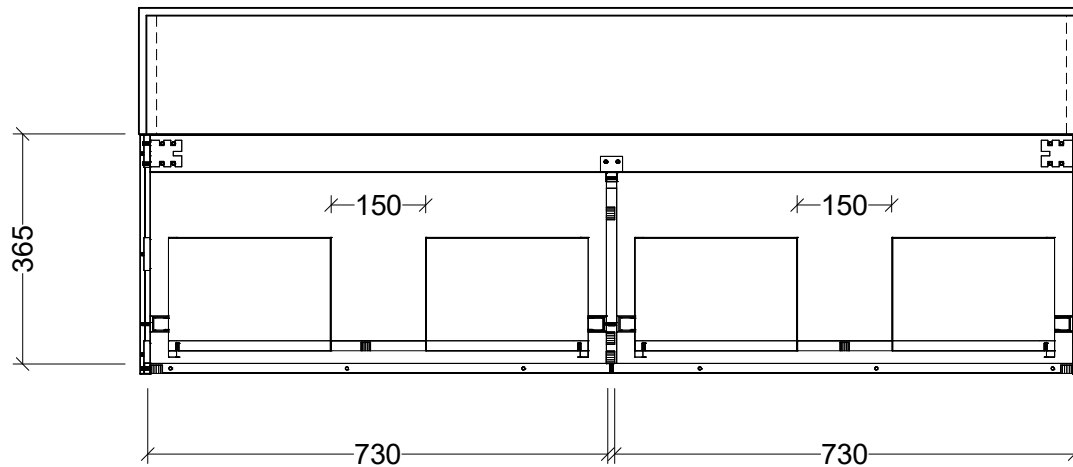

CABINET DETAILS

Range	Kingsley 1500
Description	Double Bowl Wall Hung
Cabinet SKU	KIN-V-1500-D-X-W

TOP DETAILS

Available Tops:	SilkSurface Box Top

Timberline Bathroom Products Pty Ltd
22 Myrtle Drive, Armidale NSW 2350
www.timberline.com.au | 02 6773 8500

PLEASE NOTE: Due to the manufacturing process of ceramic tops, size variation (+/- 3%) is to be expected. E&OE. Copyright ©