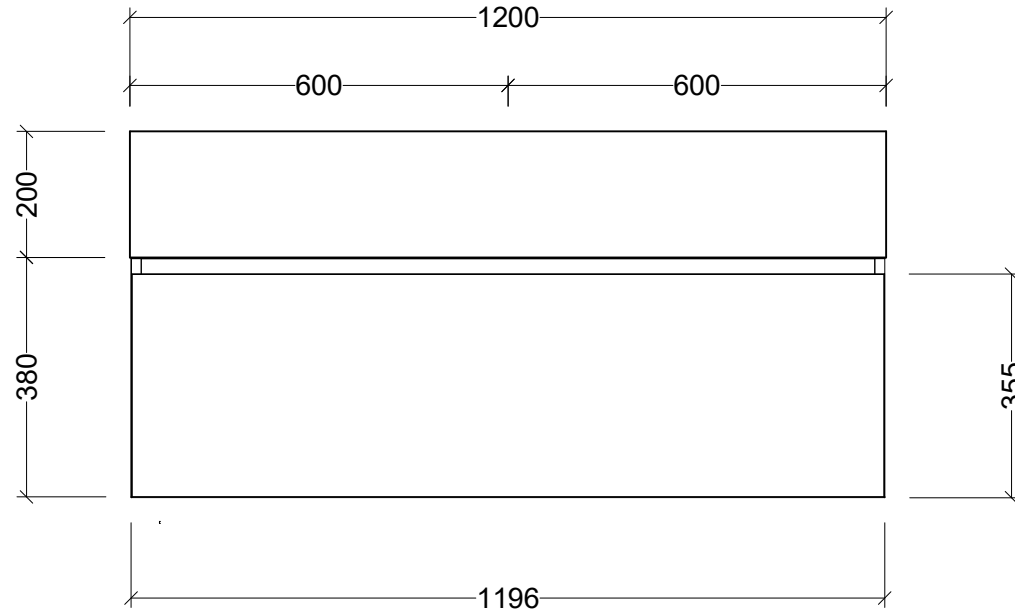

CABINET DETAILS

Range	Kingsley 1200
Description	Wall Hung, Centre Bowl
Cabinet SKU	KIN-VCO-1200-C-X-W

TOP DETAILS

Available Tops:	SilkSurface Box Top

Timberline Bathroom Products Pty Ltd
22 Myrtle Drive, Armidale NSW 2350
www.timberline.com.au | 02 6773 8500

PLEASE NOTE: Due to the manufacturing process of ceramic tops, size variation (+/- 3%) is to be expected. E&OE. Copyright ©