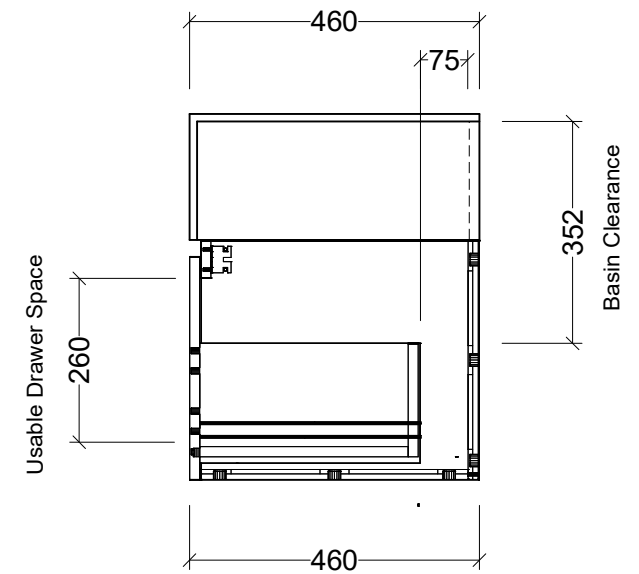

PLEASE NOTE: Due to the manufacturing process of ceramic tops, size variation (+/- 3%) is to be expected. E&OE. Copyright ©

CABINET DETAILS

Range	Kingsley 900
Description	Wall Hung, Centre Bowl
Cabinet SKU	KIN-VCO-900-C-X-W

CABINET DETAILS

Range	Kingsley 1050
Description	Wall Hung, Centre Bowl
Cabinet SKU	KIN-VCO-1050-C-X-W

TOP DETAILS

Available Tops:	SilkSurface Box Top
-----------------	---------------------

Timberline Bathroom Products Pty Ltd
 22 Myrtle Drive, Armidale NSW 2350
www.timberline.com.au | 02 6773 8500

PLEASE NOTE: Due to the manufacturing process of ceramic tops, size variation (+/- 3%) is to be expected. E&OE. Copyright ©

CABINET DETAILS

Range	Kingsley 1200
Description	Wall Hung, Centre Bowl
Cabinet SKU	KIN-VCO-1200-C-X-W

PLEASE NOTE: Due to the manufacturing process of ceramic tops, size variation (+/- 3%) is to be expected. E&OE. Copyright ©

CABINET DETAILS

Range	Kingsley 1800
Description	Double Bowl Wall Hung
Cabinet SKU	KIN-V-1800-D-X-W