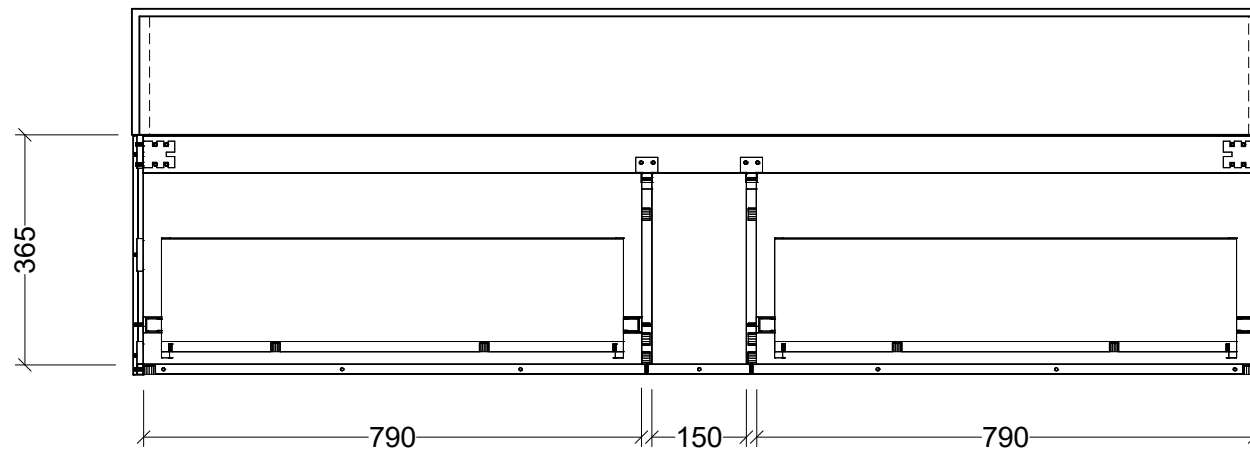

CABINET DETAILS

Range	Kingsley 1800
Description	Centre Bowl Wall Hung
Cabinet SKU	KIN-V-1800-C-X-W

TOP DETAILS

Available Tops:	SilkSurface Box Top
-----------------	---------------------

Timberline Bathroom Products Pty Ltd
 22 Myrtle Drive, Armidale NSW 2350
www.timberline.com.au | 02 6773 8500

PLEASE NOTE: Due to the manufacturing process of ceramic tops, size variation (+/- 3%) is to be expected. E&OE. Copyright ©

CABINET DETAILS

Range	Kingsley 1800
Description	Double Bowl Wall Hung
Cabinet SKU	KIN-V-1800-D-X-W