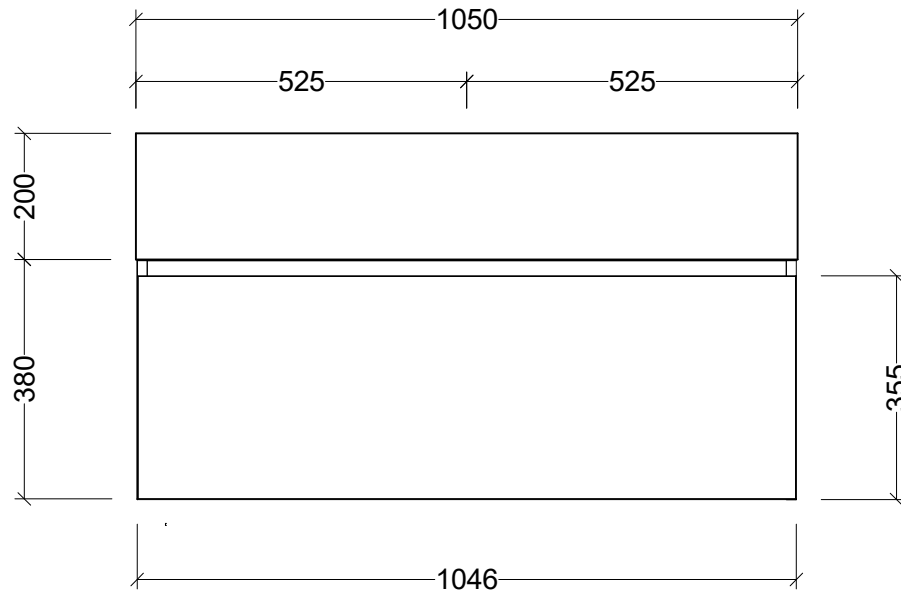

CABINET DETAILS

Range	Kingsley 750
Description	Wall Hung, Centre Bowl
Cabinet SKU	KIN-VCO-750-C-X-W

TOP DETAILS

Available Tops:	SilkSurface Box Top
-----------------	---------------------

Timberline Bathroom Products Pty Ltd
 22 Myrtle Drive, Armidale NSW 2350
 www.timberline.com.au | 02 6773 8500

PLEASE NOTE: Due to the manufacturing process of ceramic tops, size variation (+/- 3%) is to be expected. E&OE. Copyright ©

CABINET DETAILS

Range	Kingsley 900
Description	Wall Hung, Centre Bowl
Cabinet SKU	KIN-VCO-900-C-X-W

CABINET DETAILS

Range	Kingsley 1050
Description	Wall Hung, Centre Bowl
Cabinet SKU	KIN-VCO-1050-C-X-W

TOP DETAILS

Available Tops:	SilkSurface Box Top
-----------------	---------------------

Timberline Bathroom Products Pty Ltd
 22 Myrtle Drive, Armidale NSW 2350
www.timberline.com.au | 02 6773 8500

PLEASE NOTE: Due to the manufacturing process of ceramic tops, size variation (+/- 3%) is to be expected. E&OE. Copyright ©

CABINET DETAILS

Range	Kingsley 1200
Description	Wall Hung, Centre Bowl
Cabinet SKU	KIN-VCO-1200-C-X-W