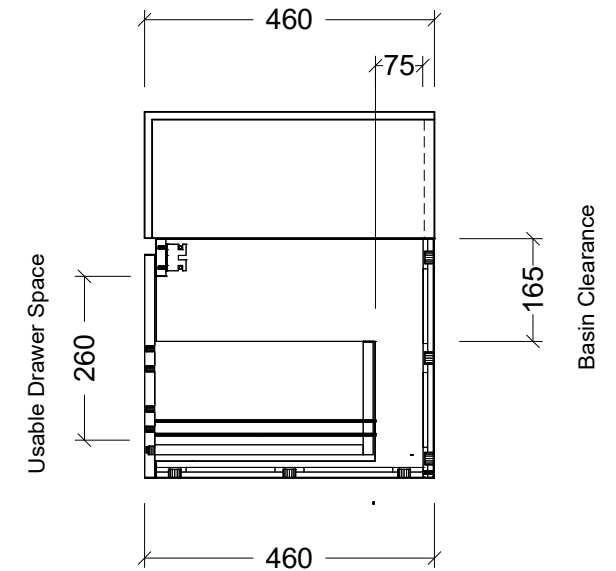

PLEASE NOTE: Due to the manufacturing process of ceramic tops, size variation (+/- 3%) is to be expected. E&OE. Copyright ©

CABINET DETAILS

Range	Kingsley 1200
Description	Wall Hung, Centre Bowl
Cabinet SKU	KIN-VCO-1200-C-X-W

PLEASE NOTE: Due to the manufacturing process of ceramic tops, size variation (+/- 3%) is to be expected. E&OE. Copyright ©

CABINET DETAILS

Range	Kingsley 1500
Description	Double Bowl Wall Hung
Cabinet SKU	KIN-V-1500-D-X-W

TOP DETAILS

Available Tops:	SilkSurface Box Top
-----------------	---------------------

Timberline Bathroom Products Pty Ltd
 22 Myrtle Drive, Armidale NSW 2350
www.timberline.com.au | 02 6773 8500

PLEASE NOTE: Due to the manufacturing process of ceramic tops, size variation (+/- 3%) is to be expected. E&OE. Copyright ©

PLEASE NOTE: Due to the manufacturing process of ceramic tops, size variation (+/- 3%) is to be expected. E&OE. Copyright ©

CABINET DETAILS

Range	Kingsley 1800
Description	Double Bowl Wall Hung
Cabinet SKU	KIN-V-1800-D-X-W