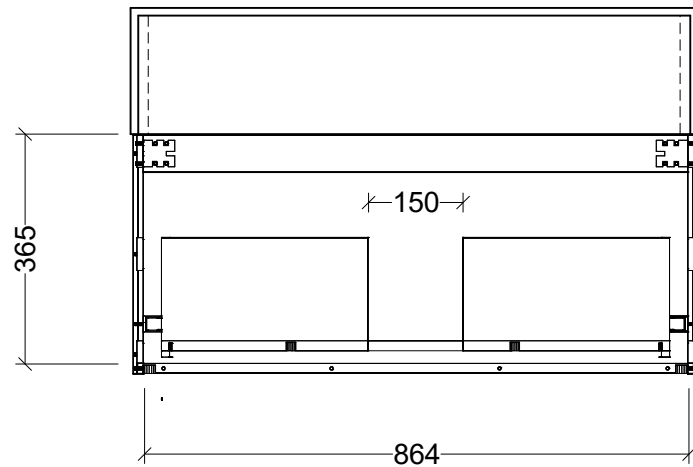

CABINET DETAILS

Range	Kingsley 750
Description	Wall Hung, Centre Bowl
Cabinet SKU	KIN-VCO-750-C-X-W

TOP DETAILS

Available Tops:	SilkSurface Box Top
-----------------	---------------------

Timberline Bathroom Products Pty Ltd
 22 Myrtle Drive, Armidale NSW 2350
 www.timberline.com.au | 02 6773 8500

PLEASE NOTE: Due to the manufacturing process of ceramic tops, size variation (+/- 3%) is to be expected. E&OE. Copyright ©

CABINET DETAILS

Range	Kingsley 900
Description	Wall Hung, Centre Bowl
Cabinet SKU	KIN-VCO-900-C-X-W

CABINET DETAILS

Range	Kingsley 1050
Description	Wall Hung, Centre Bowl
Cabinet SKU	KIN-VCO-1050-C-X-W

TOP DETAILS

Available Tops:	SilkSurface Box Top
-----------------	---------------------

Timberline Bathroom Products Pty Ltd
 22 Myrtle Drive, Armidale NSW 2350
www.timberline.com.au | 02 6773 8500

PLEASE NOTE: Due to the manufacturing process of ceramic tops, size variation (+/- 3%) is to be expected. E&OE. Copyright ©

CABINET DETAILS

Range	Kingsley 1200
Description	Wall Hung, Centre Bowl
Cabinet SKU	KIN-VCO-1200-C-X-W