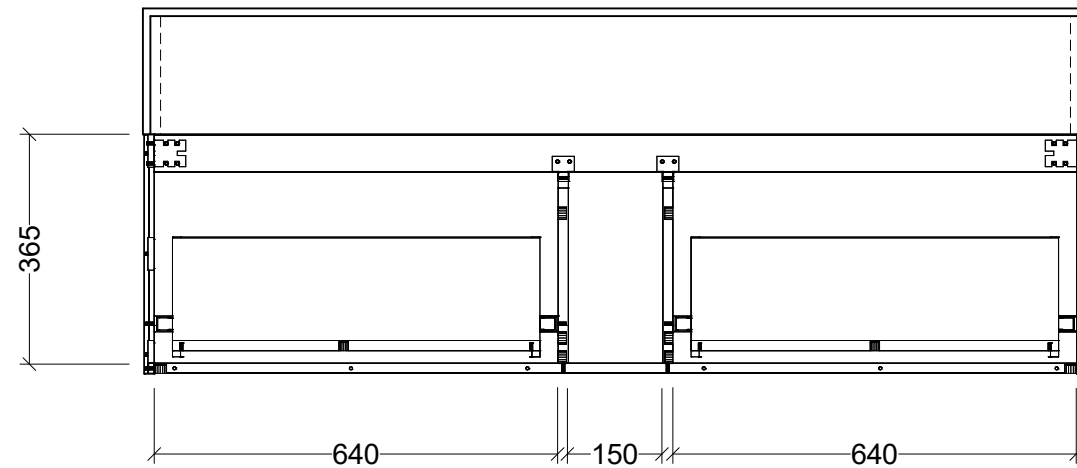

CABINET DETAILS

Range	Kingsley 1500
Description	Centre Bowl Wall Hung
Cabinet SKU	KIN-V-1500-C-X-W

TOP DETAILS

Available Tops:	SilkSurface Box Top
-----------------	---------------------

Timberline Bathroom Products Pty Ltd
 22 Myrtle Drive, Armidale NSW 2350
www.timberline.com.au | 02 6773 8500

PLEASE NOTE: Due to the manufacturing process of ceramic tops, size variation (+/- 3%) is to be expected. E&OE. Copyright ©

CABINET DETAILS

Range	Kingsley 1500
Description	Double Bowl Wall Hung
Cabinet SKU	KIN-V-1500-D-X-W