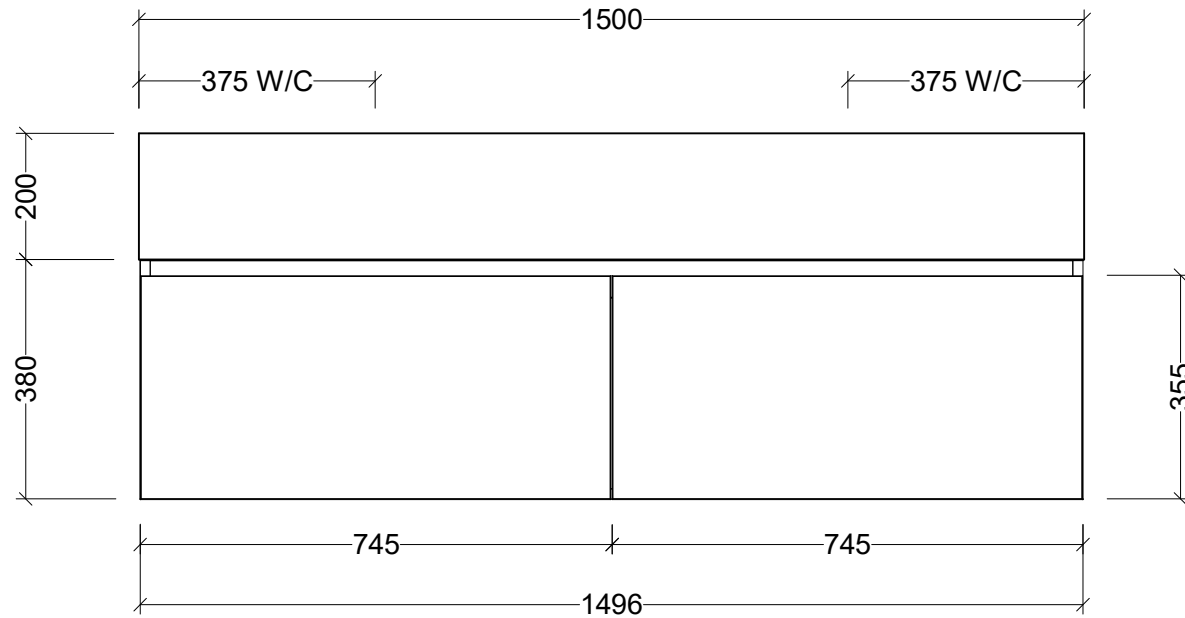

PLEASE NOTE: Due to the manufacturing process of ceramic tops, size variation (+/- 3%) is to be expected. E&OE. Copyright ©

CABINET DETAILS

Range	Kingsley 900
Description	Wall Hung, Centre Bowl
Cabinet SKU	KIN-VCO-900-C-X-W

PLEASE NOTE: Due to the manufacturing process of ceramic tops, size variation (+/- 3%) is to be expected. E&OE. Copyright ©

CABINET DETAILS

Range	Kingsley 1500
Description	Double Bowl Wall Hung
Cabinet SKU	KIN-V-1500-D-X-W

CABINET DETAILS

Range	Kingsley 1800
Description	Centre Bowl Wall Hung
Cabinet SKU	KIN-V-1800-C-X-W

TOP DETAILS

Available Tops:	SilkSurface Box Top
-----------------	---------------------

Timberline Bathroom Products Pty Ltd
 22 Myrtle Drive, Armidale NSW 2350
www.timberline.com.au | 02 6773 8500

PLEASE NOTE: Due to the manufacturing process of ceramic tops, size variation (+/- 3%) is to be expected. E&OE. Copyright ©

CABINET DETAILS

Range	Kingsley 1800
Description	Double Bowl Wall Hung
Cabinet SKU	KIN-V-1800-D-X-W