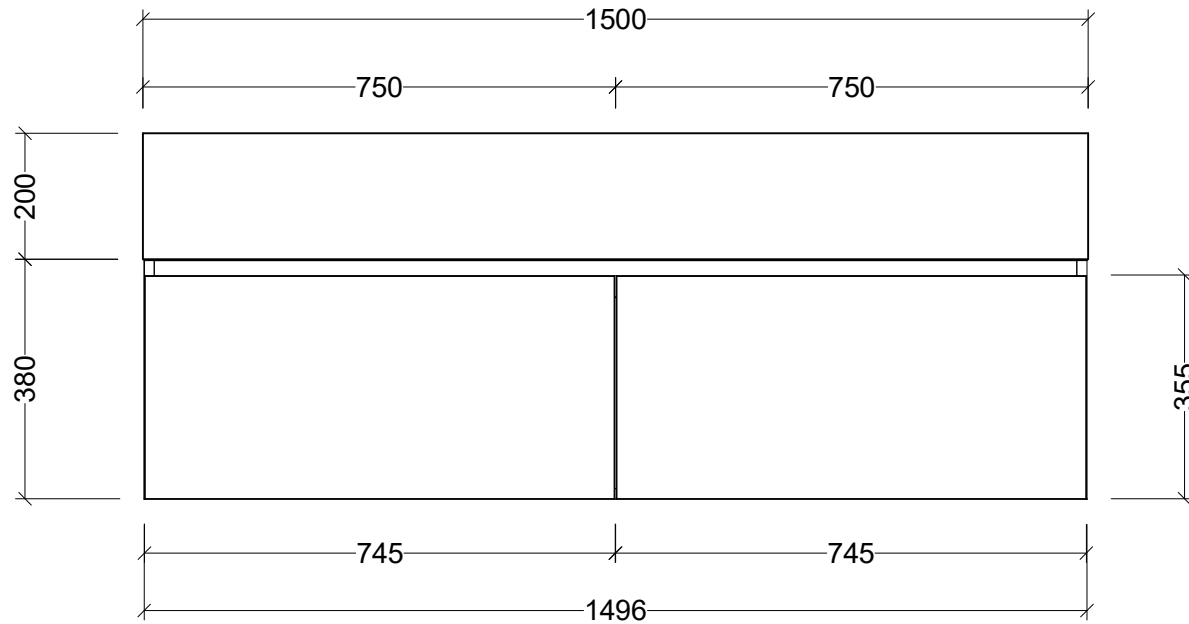

PLEASE NOTE: Due to the manufacturing process of ceramic tops, size variation (+/- 3%) is to be expected. E&OE. Copyright ©

CABINET DETAILS

Range	Kingsley 1200
Description	Wall Hung, Centre Bowl
Cabinet SKU	KIN-VCO-1200-C-X-W

CABINET DETAILS

Range	Kingsley 1500
Description	Centre Bowl Wall Hung
Cabinet SKU	KIN-V-1500-C-X-W

TOP DETAILS

Available Tops:	SilkSurface Box Top
-----------------	---------------------

Timberline Bathroom Products Pty Ltd
 22 Myrtle Drive, Armidale NSW 2350
www.timberline.com.au | 02 6773 8500

PLEASE NOTE: Due to the manufacturing process of ceramic tops, size variation (+/- 3%) is to be expected. E&OE. Copyright ©

CABINET DETAILS

Range	Kingsley 1500
Description	Double Bowl Wall Hung
Cabinet SKU	KIN-V-1500-D-X-W

PLEASE NOTE: Due to the manufacturing process of ceramic tops, size variation (+/- 3%) is to be expected. E&OE. Copyright ©

CABINET DETAILS

Range	Kingsley 1800
Description	Double Bowl Wall Hung
Cabinet SKU	KIN-V-1800-D-X-W