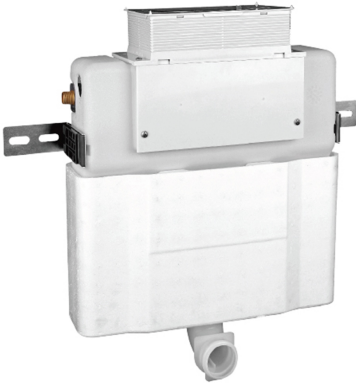

Argent Low Level In Wall Cistern - Mechanical

Product Image

Product Details

Code: IN36305
Brand: Argent
Range: In Wall
Warranty: 15 Years*
WELS: 4 Star 3.5 LPM, Reg #: L05258

Additional Features

Required Product
Suitable matching pan

Recommended Products
Argent Wall faced Pan

- Additional Notes**
- Suits Kubic and Round and Edge Flush Plates
 - Kubic and Round Flush Plates available in many popular colours

Technical Specification

*Please visit argentaust.com.au/warranty to view the full warranty