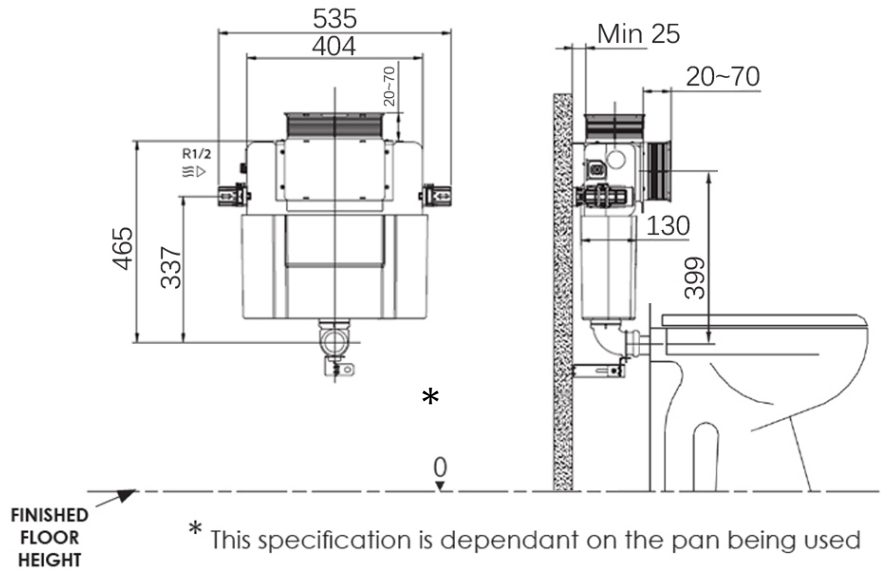

Technical Specification

*Please visit argentaust.com.au/warranty to view the full warranty

Note: All dimensions are in millimetres and are subject to normal manufacturing variations. Always use the physical product measurements for cut-outs and rough-ins as the technical details shown may differ from the actual product. Use acetic cured silicone sealant. Do not use epoxy type adhesives. Clean with damp cloth. Do not use abrasive cleaners, liquids or pastes.