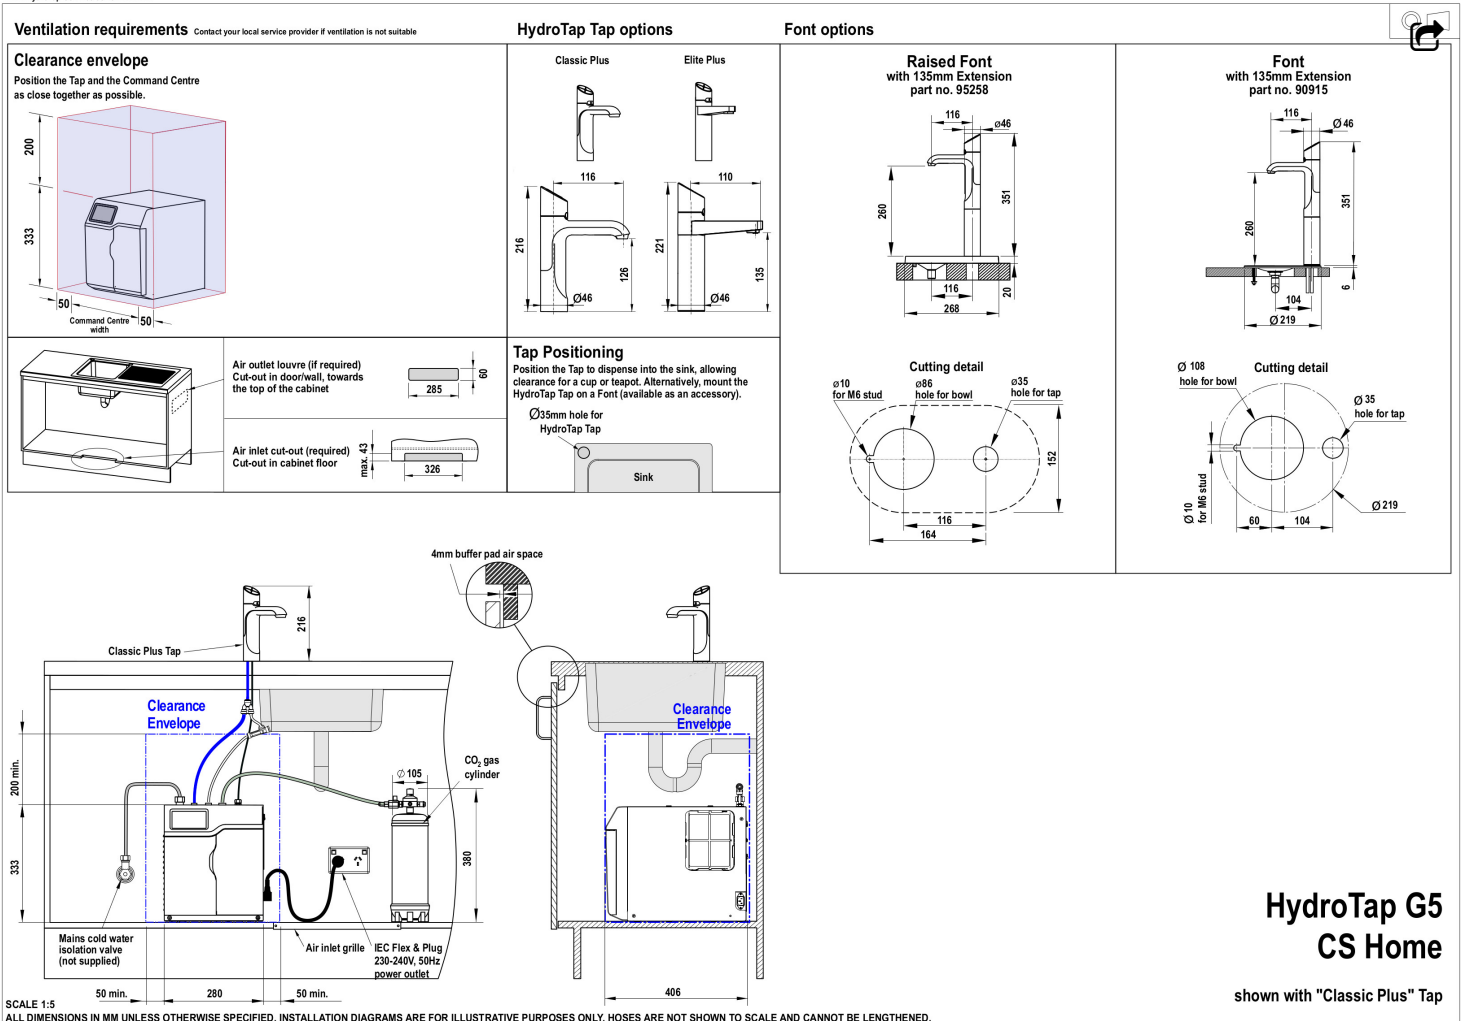

Installation Requirements

1. Installation and connection of your Zip HydroTap must be carried out by a qualified person, observing national and local regulations.
2. You will require suitable mains electrical and drinking water connections, plus waste water drainage all within 1 metre of the product.
3. Zip Micro is air-cooled so discrete cabinetry cut-outs are required for ventilation.
4. Installation on most bench tops is straightforward however some stone bench tops may require a specialised cutting service.
5. If you live in a hard water area, we recommend installation of a Zip scale filtration kit.
6. Installation by Zip Professional Service can be arranged with a phone call or through www.zipwater.com/book-service-visit

Installation Detail

BKL2 HydroTap G5 v1.03 03.23 CS Home

**HydroTap G5
CS Home**

shown with "Classic Plus" Tap