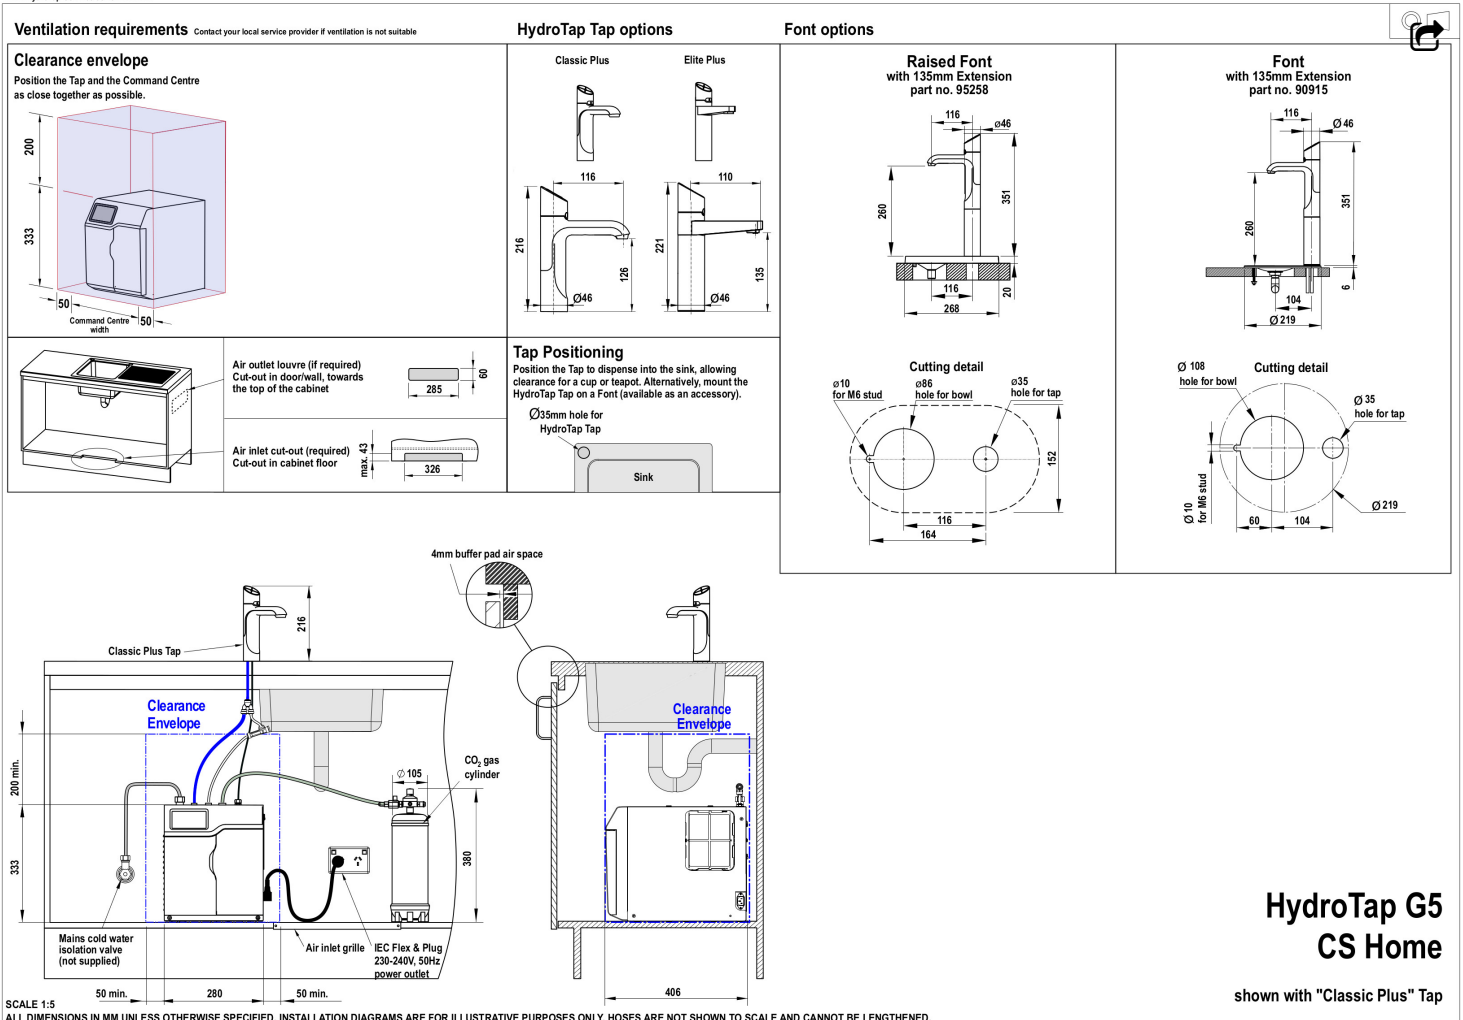

Installation Requirements

1. Installation and connection of your Zip HydroTap must be carried out by a qualified person, observing national and local regulations.
2. You will require suitable mains electrical and drinking water connections, plus waste water drainage all within 1 metre of the product.
3. Zip Micro is air-cooled so discrete cabinetry cut-outs are required for ventilation.
4. Installation on most bench tops is straightforward however some stone bench tops may require a specialised cutting service.
5. If you live in a hard water area, we recommend installation of a Zip scale filtration kit.
6. Installation by Zip Professional Service can be arranged with a phone call or through www.zipwater.com/book-service-visit

Installation Detail

BKL2 HydroTap G5 v1.03 03.23 CS Home

**HydroTap G5
CS Home**

shown with "Classic Plus" Tap