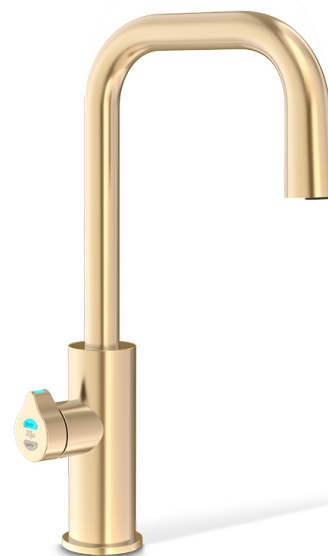

# HYDROTAP G5 C CUBE PLUS BRUSHED GOLD

CHILLED

FILTERED

## Order Code H5C788Z07AU

Zip HydroTap Design Range Chilled, Filtered water system features a single under bench command centre including full colour interactive touch screen display with pin code protection and customisable settings including 3 energy saving modes including ON/OFF timers and 2 hour sleep mode, 'Quiet' mode with automated intelligent fan speed adjustment, antimicrobial protection impregnated into key water paths for enhanced hygiene, 100% water efficient air cooled technology, and 0.2 micron water filtration.

Manufacturing Code H5C788Z07AU

Capacity Residential

**Tap** Zip HydroTap Design Range CUBE Plus Tap (Brushed Gold)

**Water Pressure** Min 170kPa - Max 700kPa

**Water Connection** 1/2" BSP (G1/2)

**Water Supply Requirements** Cold