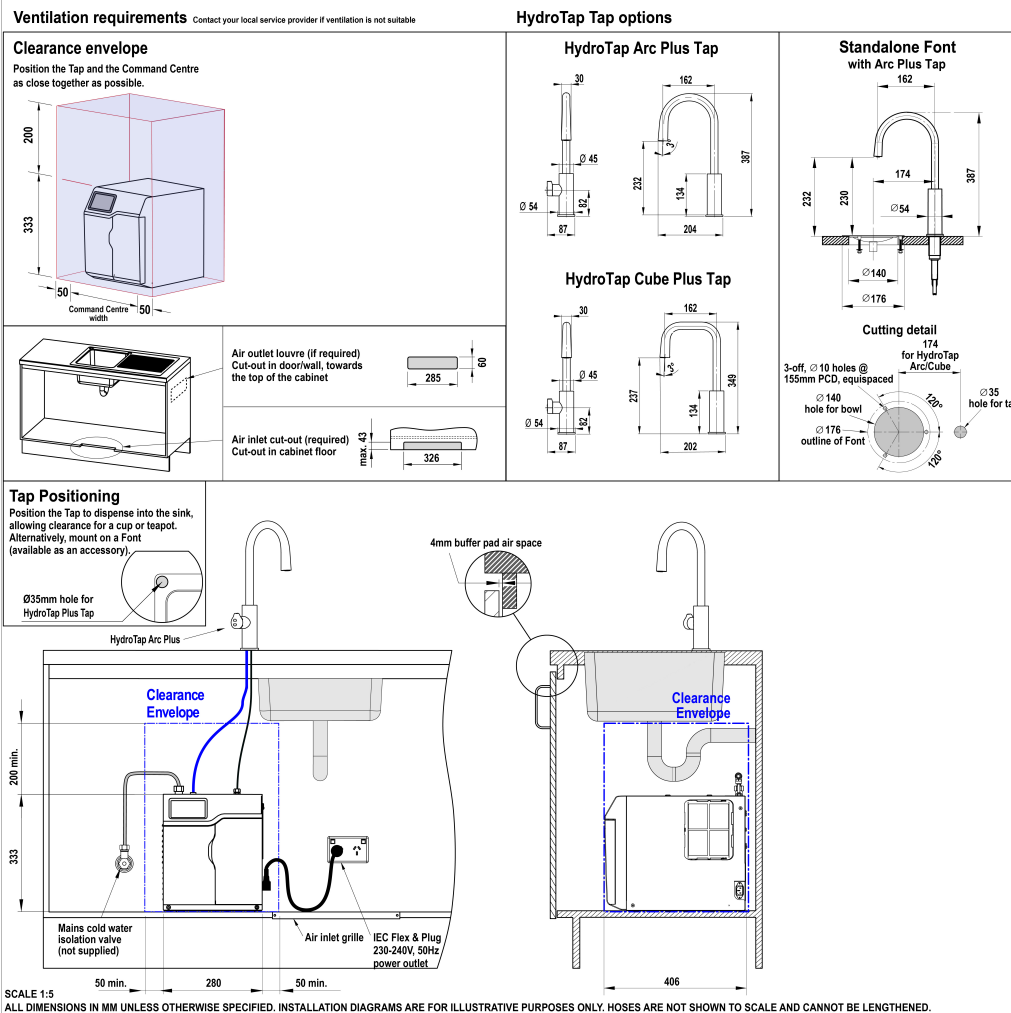

Installation Requirements

1. Installation and connection of your Zip HydroTap must be carried out by a qualified person, observing national and local regulations.
2. You will require suitable mains electrical and drinking water connections, plus waste water drainage all within 1 metre of the product.
3. Zip Micro is air-cooled so discrete cabinetry cut-outs are required for ventilation.
4. Installation on most bench tops is straightforward however some stone bench tops may require a specialised cutting service.
5. If you live in a hard water area, we recommend installation of a Zip scale filtration kit.
6. Installation by Zip Professional Service can be arranged with a phone call or through www.zipwater.com/book-service-visit

Installation Detail

BKL2 HydroTap G5 v1.10.07.04

**HydroTap G5
C Home**
shown with HydroTap Arc Plus