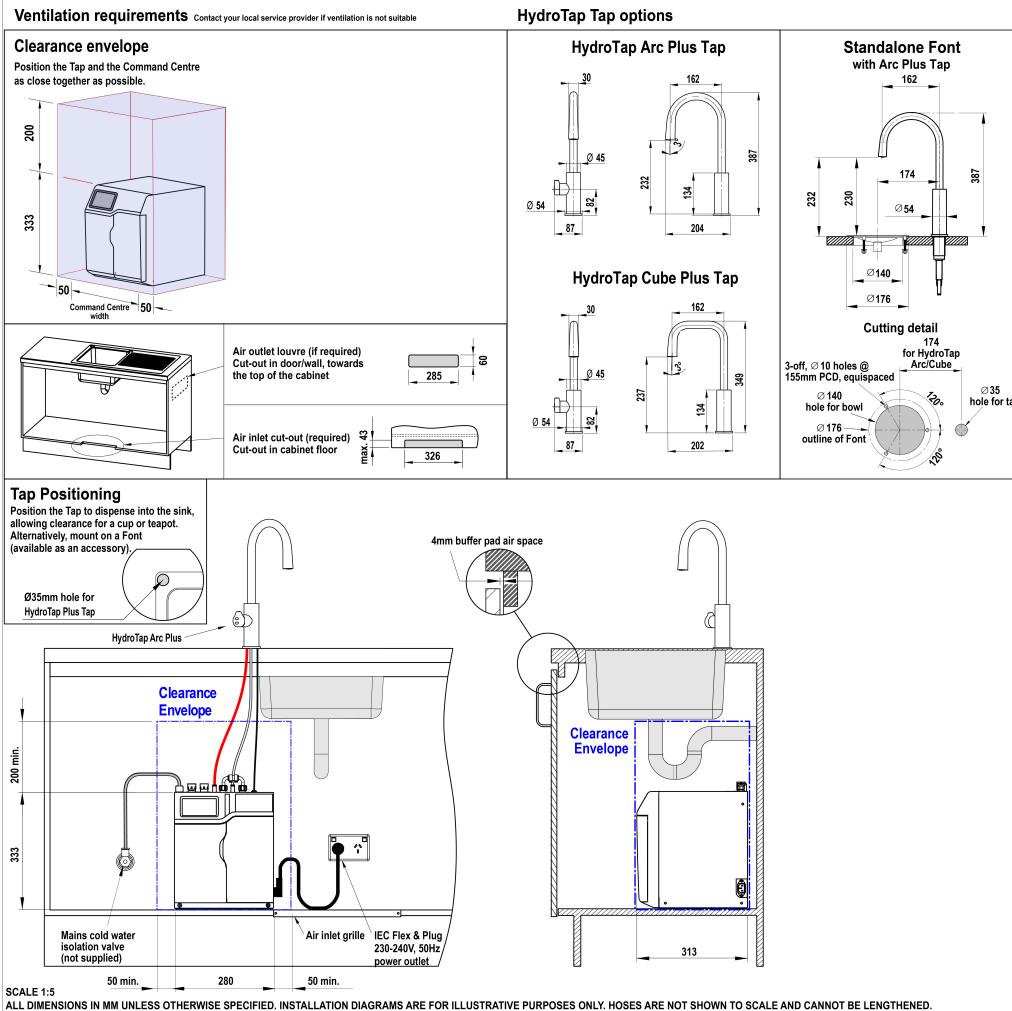

Installation Requirements

1. Installation and connection of your Zip HydroTap must be carried out by a qualified person, observing national and local regulations.
2. You will require suitable mains electrical and drinking water connections, plus waste water drainage all within 1 metre of the product.
3. Zip Micro is air-cooled so discrete cabinetry cut-outs are required for ventilation.
4. Installation on most bench tops is straightforward however some stone bench tops may require a specialised cutting service.
5. If you live in a hard water area, we recommend installation of a Zip scale filtration kit.
6. Installation by Zip Professional Service can be arranged with a phone call or through www.zipwater.com/book-service-visit

Installation Detail

BKL2 HydroTap G5 v1.10.07.04 B, BA

HydroTap G5
B Home, B60, B100
BA Home, BA60, BA100
shown with HydroTap Arc Plus