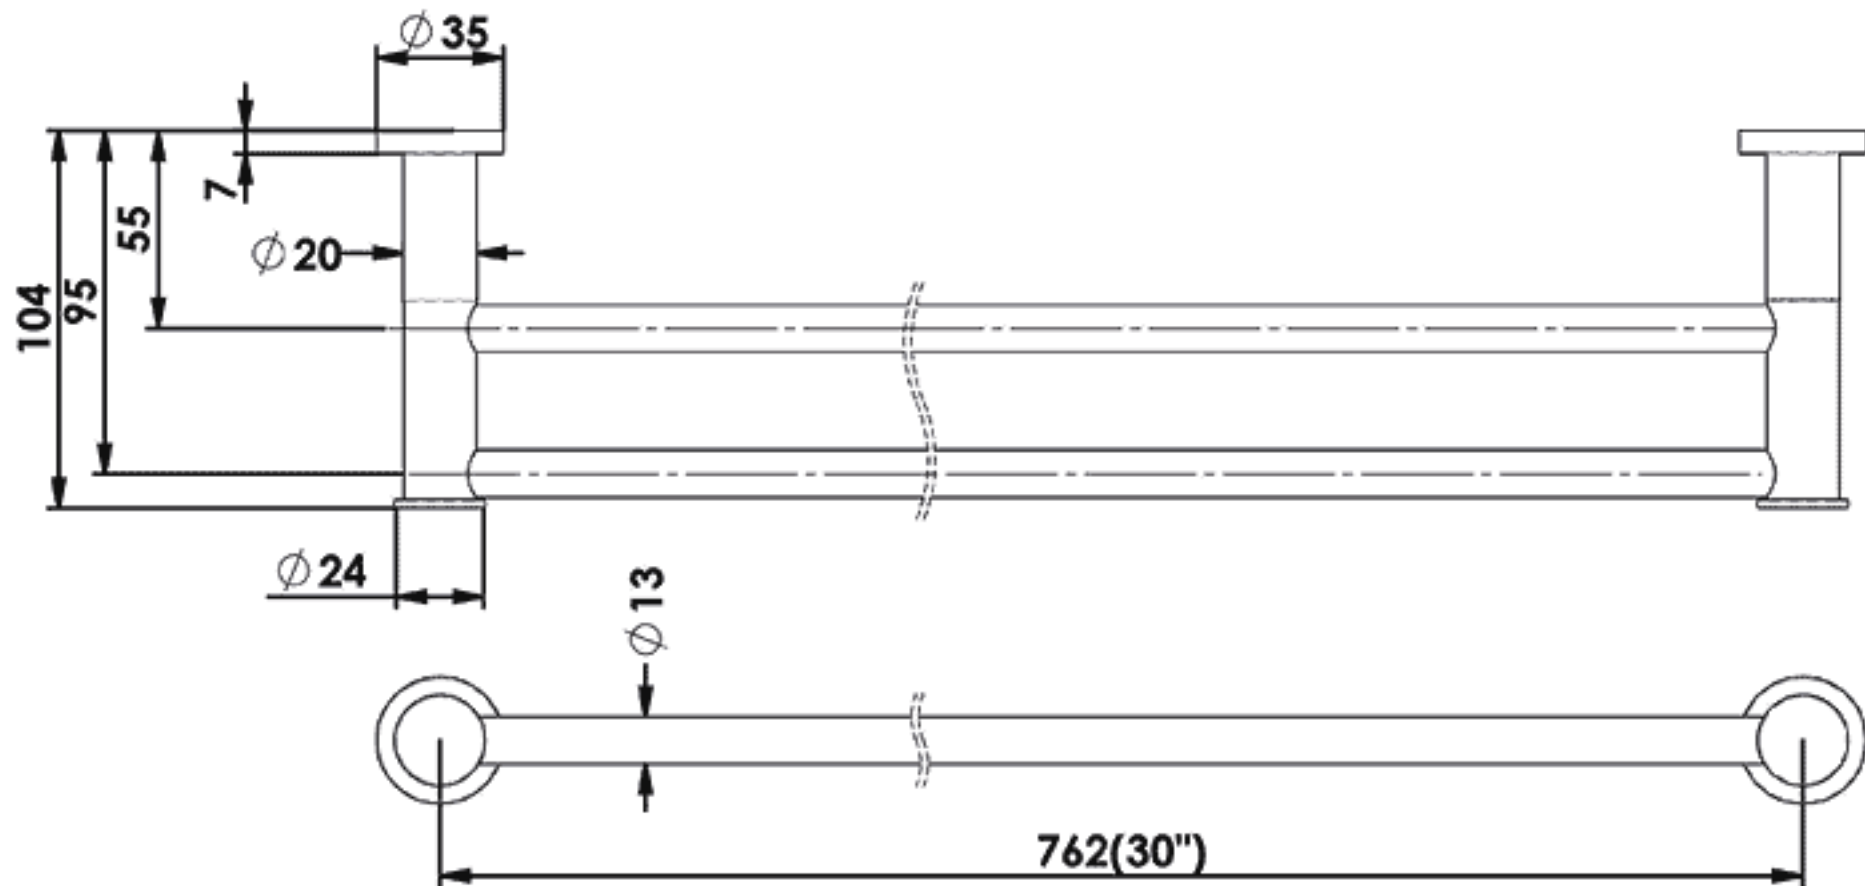

# Gisele Double Towel Rail

184150 | Chrome

184153 | Brushed Stainless

184156 | Brushed Brass

184157 | Matte Black

184158 | Brushed Copper

184159 | Gun Metal

NZ: 0800 655 455 | [nzsales@greenstapware.com](mailto:nzsales@greenstapware.com)