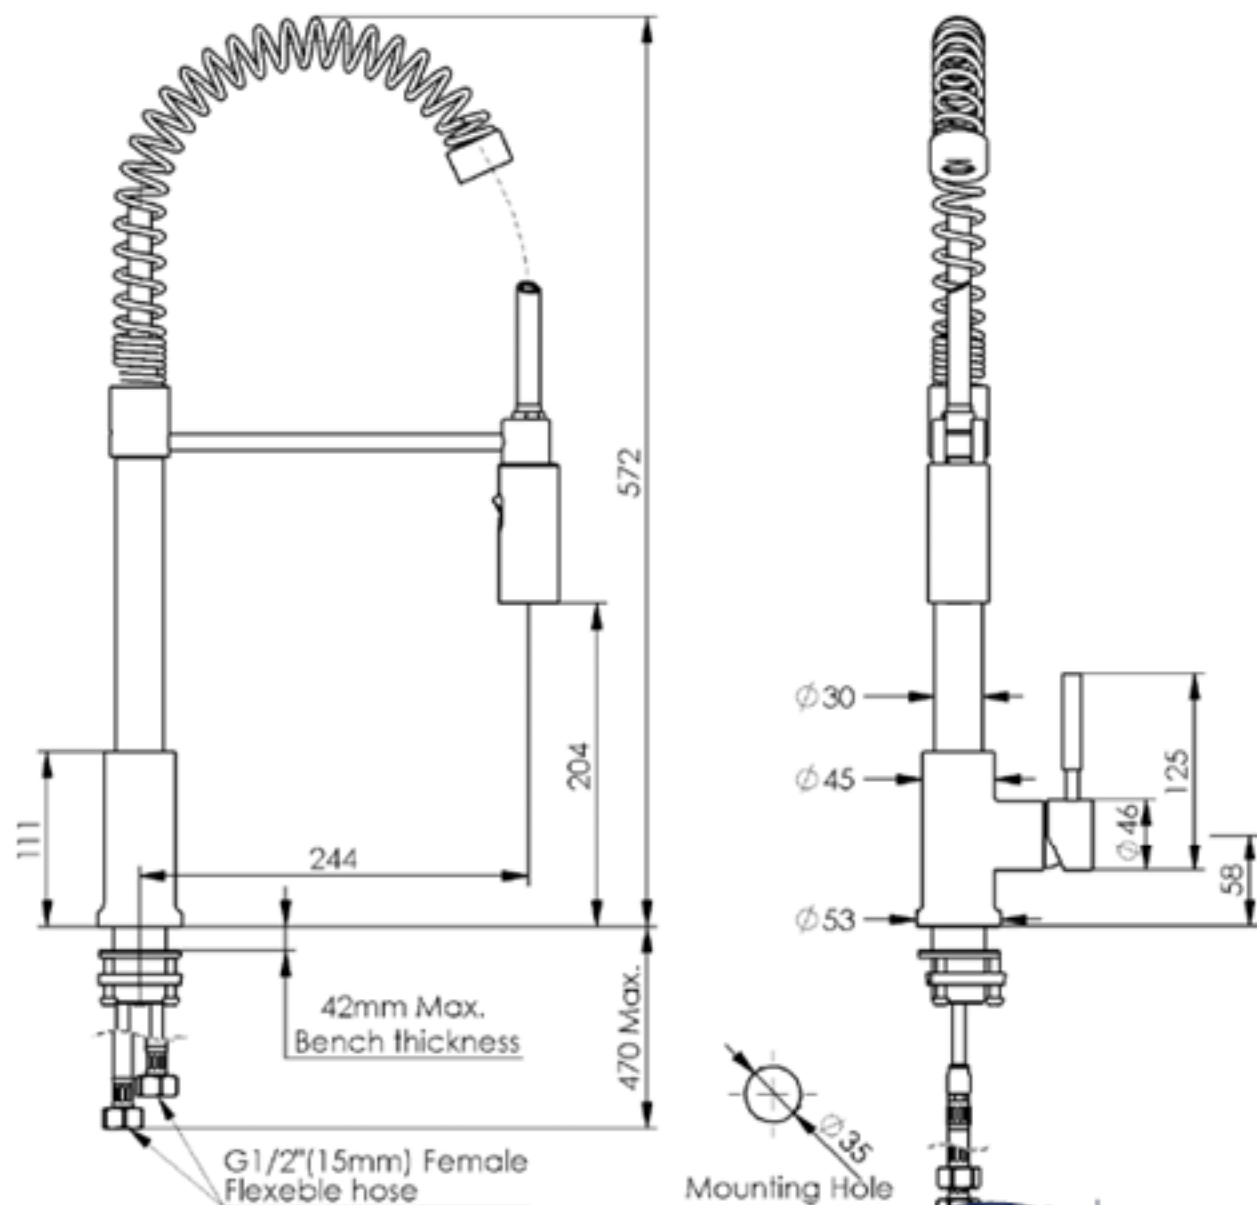

Alfresco Spring Sink Mixer

3553010 | T21386 | Stainless Steel 304

NZ: 0800 655 455 | nzsales@greenstapware.com
AU: 1800 244 487 | aussales@greenstapware.com

$\phi 35$
Mounting Hole

GREENS

where life meets water