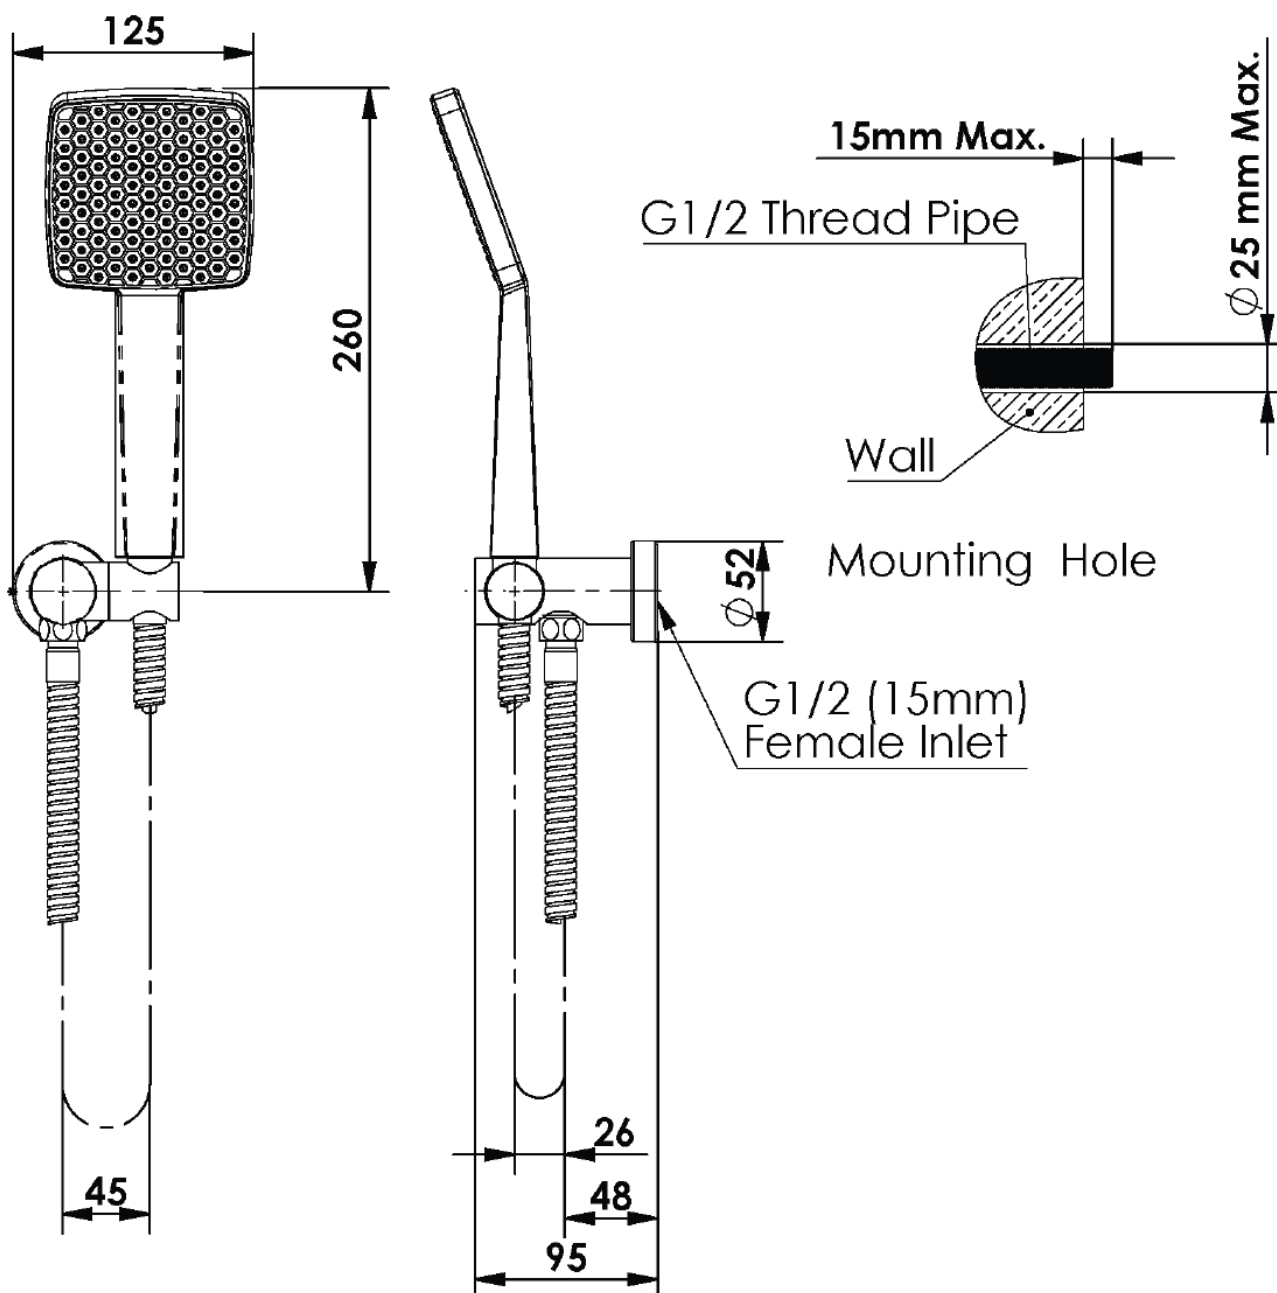

## Glide Syntra Hand Shower

90403589CP | Chrome  
90403589BN | Brushed Nickel  
90403589BB | Brushed Brass  
90403589MB | Matte Black  
90403589GM | Gun Metal

WELS 3 Star 9.0 L/M | AP  
Single Function Handset | Includes Wall  
Outlet Bracket & Hose