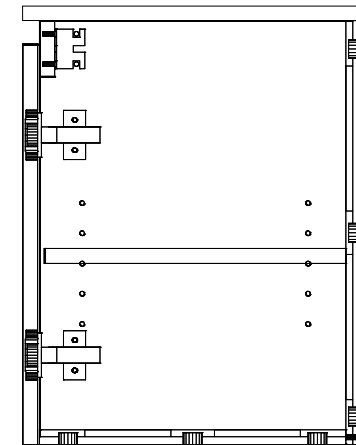

CABINET DETAILS

Range	Florida 600
Description	Wall Hung Centre Bowl
Cabinet SKU	FLOE-VCO-600-C-X-W

TOP DETAILS

Available Tops:	Urban Ceramic
-----------------	---------------

**Timberline Bathroom Products Pty Ltd**  
 22 Myrtle Drive, Armidale NSW 2350  
[www.timberline.com.au](http://www.timberline.com.au) | 02 6773 8500

PLEASE NOTE: Due to the manufacturing process of ceramic tops, size variation (+/- 3%) is to be expected. E&OE. Copyright ©

**CABINET DETAILS**

Range	Florida 600
Description	Floorstanding Centre Bowl
Cabinet SKU	FLOE-VCO-600-C-X-F