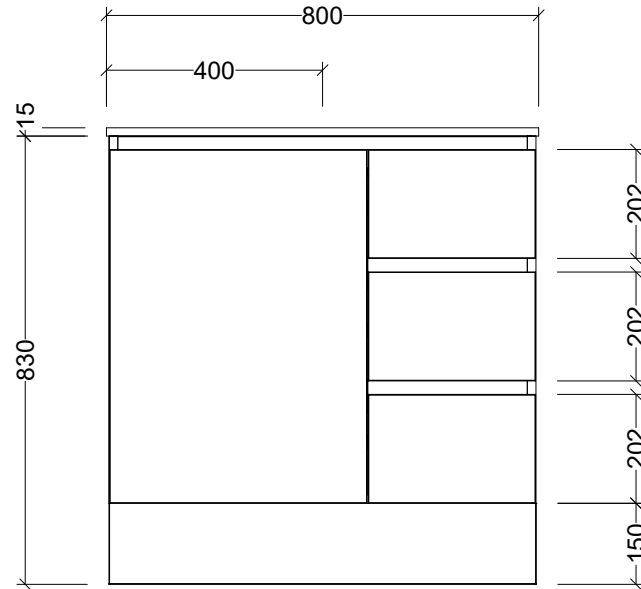

CABINET DETAILS

Range	Florida 800
Description	Floorstanding Centre Bowl
Cabinet SKU	FLOE-VCO-800-C-X-F
TOP DETAILS	
Available Tops:	Urban Ceramic

Timberline Bathroom Products Pty Ltd
22 Myrtle Drive, Armidale NSW 2350
www.timberline.com.au | 02 6773 8500

PLEASE NOTE: Due to the manufacturing process of ceramic tops, size variation (+/- 3%) is to be expected. E&OE. Copyright ©

LH and RH Drawer Options Available