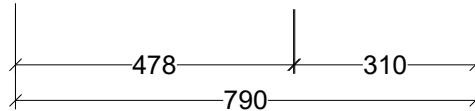

PLEASE NOTE: Due to the manufacturing process of ceramic tops, size variation (+/- 3%) is to be expected. E&OE. Copyright ©

LH and RH Drawer Options Available