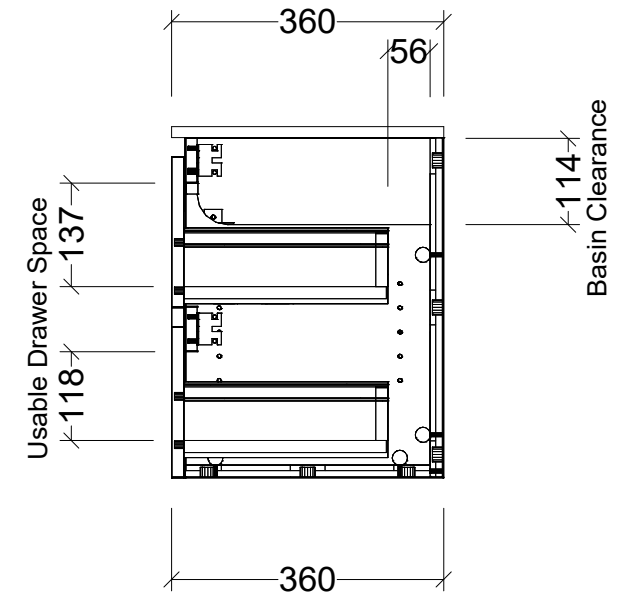

PLEASE NOTE: Due to the manufacturing process of ceramic tops, size variation (+/- 3%) is to be expected. E&OE. Copyright ©

LH and RH Drawer Options Available

CABINET DETAILS

Range	Florida 800
Description	Floorstanding Centre Bowl
Cabinet SKU	FLOE-VCO-800-C-X-F
TOP DETAILS	
Available Tops:	Urban Ceramic