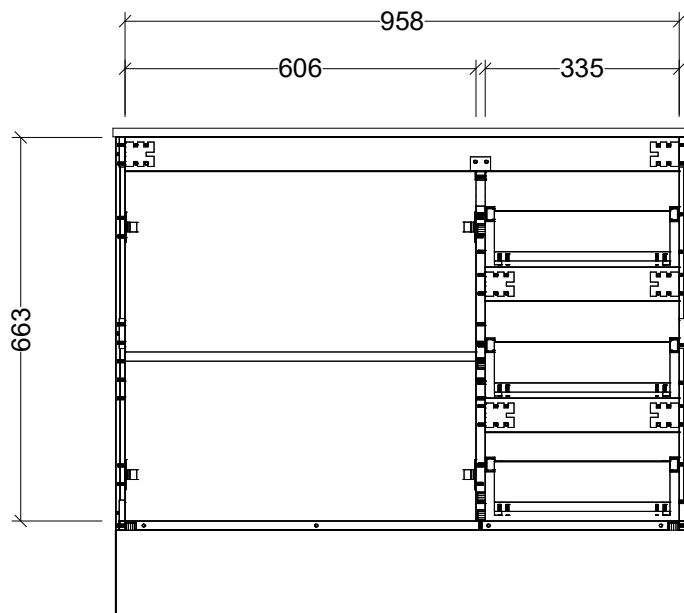

PLEASE NOTE: Due to the manufacturing process of ceramic tops, size variation (+/- 3%) is to be expected. E&OE. Copyright ©

LH and RH Drawer Options Available