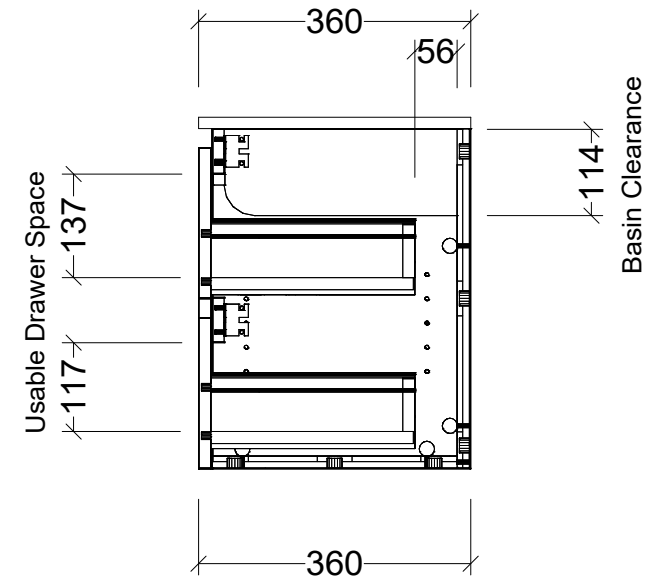

CABINET DETAILS

Range	Florida 1000
Description	Wall Hung Centre Bowl
Cabinet SKU	FLOE-VCO-1000-C-X-W

TOP DETAILS

Available Tops:	Urban Ceramic

Timberline Bathroom Products Pty Ltd
22 Myrtle Drive, Armidale NSW 2350
www.timberline.com.au | 02 6773 8500

PLEASE NOTE: Due to the manufacturing process of ceramic tops, size variation (+/- 3%) is to be expected. E&OE. Copyright ©

LH and RH Drawer Options Available