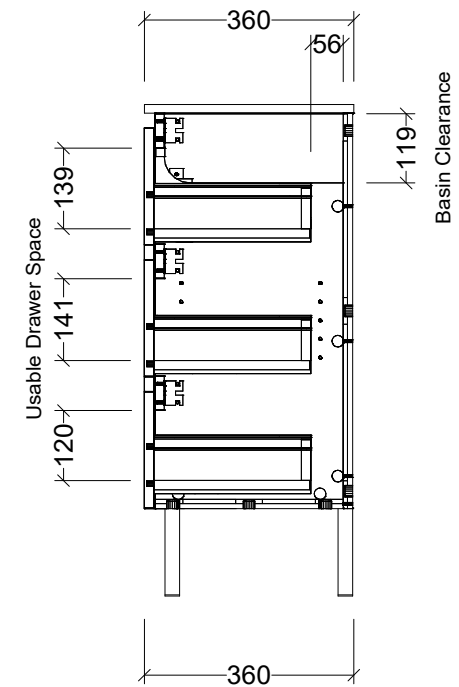

LH and RH Drawer Options Available

CABINET DETAILS

Range	Florida 800
Description	Legs Centre Bowl
Cabinet SKU	FLOE-VCO-800-C-X-L
TOP DETAILS	
Available Tops:	Urban Ceramic

**Timberline Bathroom Products Pty Ltd**  
 22 Myrtle Drive, Armidale NSW 2350  
 www.timberline.com.au | 02 6773 8500

PLEASE NOTE: Due to the manufacturing process of ceramic tops, size variation (+/- 3%) is to be expected. E&OE. Copyright ©

LH and RH Drawer Options Available