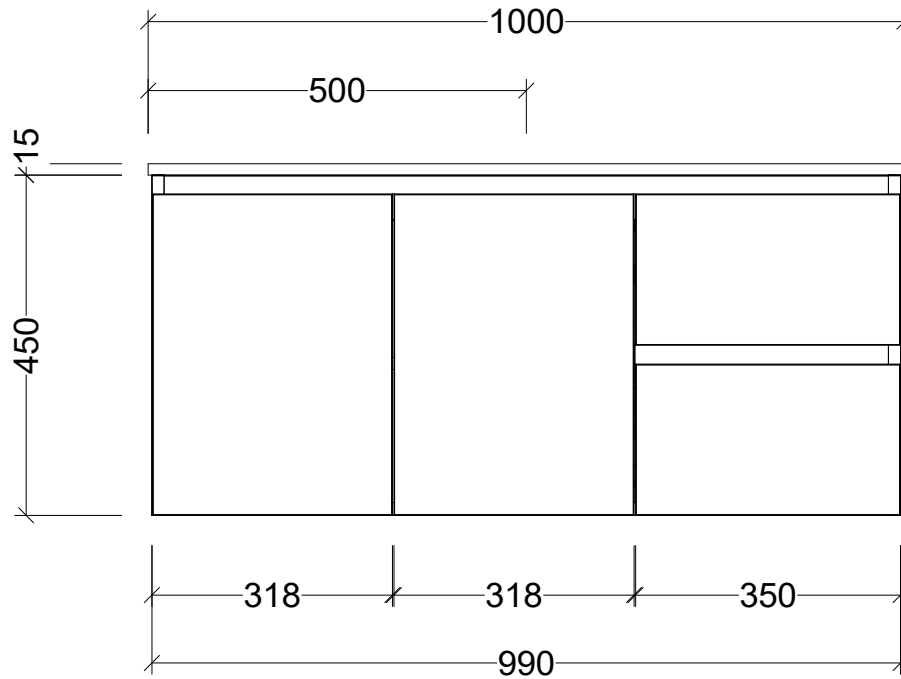

CABINET DETAILS

Range	Florida 1000
Description	Wall Hung Centre Bowl
Cabinet SKU	FLOE-VCO-1000-C-X-W

TOP DETAILS

Available Tops:	Urban Ceramic

Timberline Bathroom Products Pty Ltd
22 Myrtle Drive, Armidale NSW 2350
www.timberline.com.au | 02 6773 8500

PLEASE NOTE: Due to the manufacturing process of ceramic tops, size variation (+/- 3%) is to be expected. E&OE. Copyright ©

LH and RH Drawer Options Available