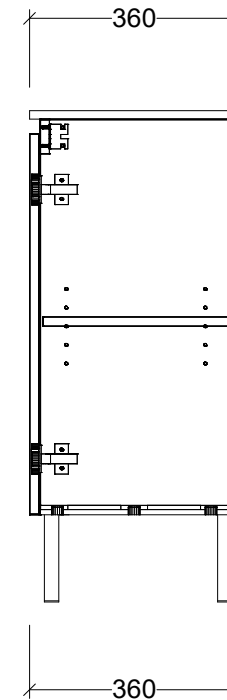

CABINET DETAILS

Range	Florida 600
Description	Legs Centre Bowl
Cabinet SKU	FLOE-VCO-600-C-X-L
TOP DETAILS	
Available Tops:	Urban Ceramic

Timberline Bathroom Products Pty Ltd
22 Myrtle Drive, Armidale NSW 2350
www.timberline.com.au | 02 6773 8500

PLEASE NOTE: Due to the manufacturing process of ceramic tops, size variation (+/- 3%) is to be expected. E&OE. Copyright ©