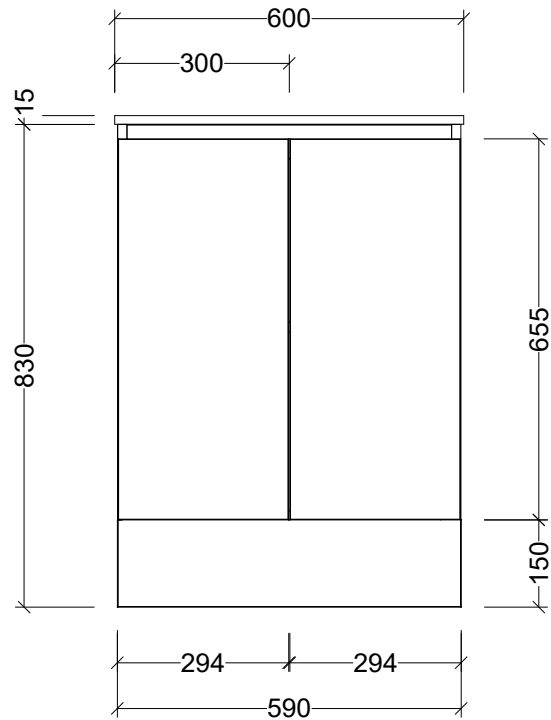

CABINET DETAILS

Range	Florida 600
Description	Floorstanding Centre Bowl
Cabinet SKU	FLOE-VCO-600-C-X-F

TOP DETAILS

Available Tops:	Urban Ceramic

Timberline Bathroom Products Pty Ltd
22 Myrtle Drive, Armidale NSW 2350
www.timberline.com.au | 02 6773 8500

PLEASE NOTE: Due to the manufacturing process of ceramic tops, size variation (+/- 3%) is to be expected. E&OE. Copyright ©