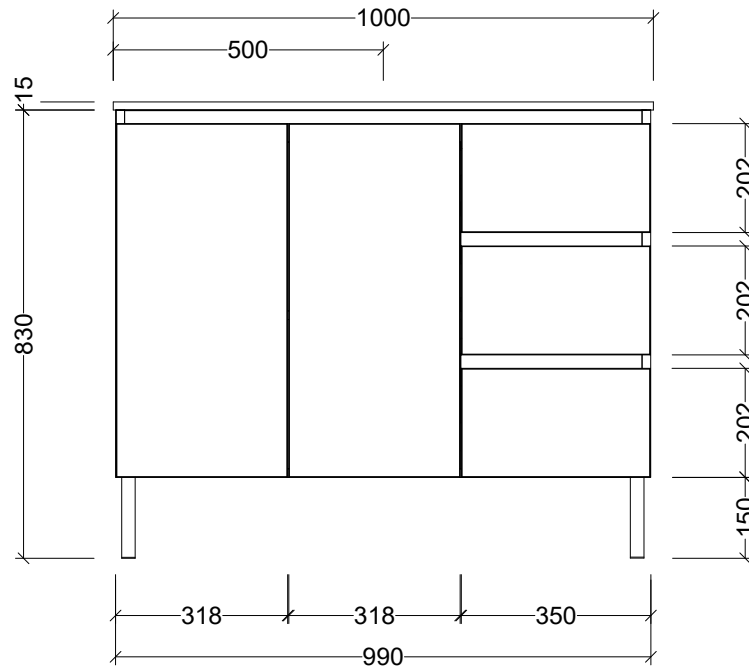

CABINET DETAILS

Range	Florida 1000
Description	Legs Centre Bowl
Cabinet SKU	FLOE-VCO-1000-C-X-L

TOP DETAILS

Available Tops:	Urban Ceramic

Timberline Bathroom Products Pty Ltd
22 Myrtle Drive, Armidale NSW 2350
www.timberline.com.au | 02 6773 8500

PLEASE NOTE: Due to the manufacturing process of ceramic tops, size variation (+/- 3%) is to be expected. E&OE. Copyright ©

LH and RH Drawer Options Available