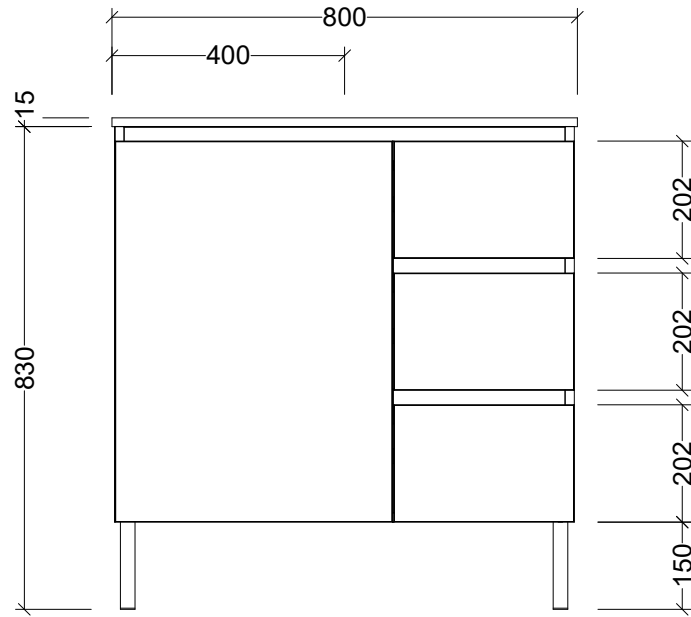

LH and RH Drawer Options Available

CABINET DETAILS

Range	Florida 800
Description	Legs Centre Bowl
Cabinet SKU	FLOE-VCO-800-C-X-L
TOP DETAILS	
Available Tops:	Urban Ceramic

**Timberline Bathroom Products Pty Ltd**  
 22 Myrtle Drive, Armidale NSW 2350  
 www.timberline.com.au | 02 6773 8500

PLEASE NOTE: Due to the manufacturing process of ceramic tops, size variation (+/- 3%) is to be expected. E&OE. Copyright ©

LH and RH Drawer Options Available