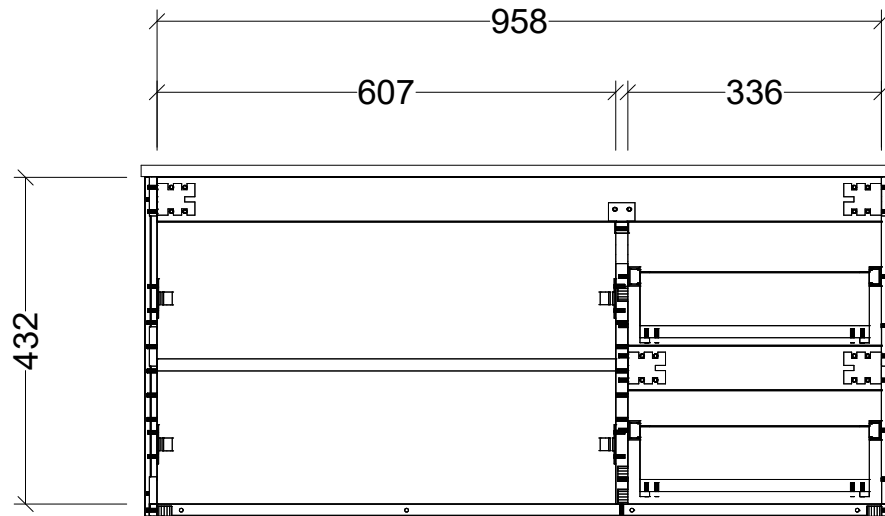

CABINET DETAILS

Range	Florida 1000
Description	Wall Hung Centre Bowl
Cabinet SKU	FLOE-VCO-1000-C-X-W

TOP DETAILS

Available Tops:	Urban Ceramic

Timberline Bathroom Products Pty Ltd
22 Myrtle Drive, Armidale NSW 2350
www.timberline.com.au | 02 6773 8500

PLEASE NOTE: Due to the manufacturing process of ceramic tops, size variation (+/- 3%) is to be expected. E&OE. Copyright ©

LH and RH Drawer Options Available