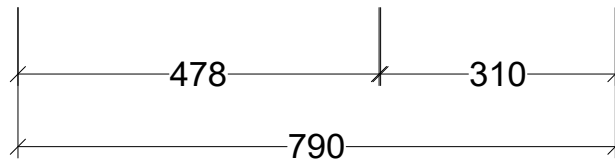

CABINET DETAILS

Range	Florida 800
Description	Wall Hung Centre Bowl
Cabinet SKU	FLOE-VCO-800-C-X-W

TOP DETAILS

Available Tops:	Urban Ceramic

Timberline Bathroom Products Pty Ltd
22 Myrtle Drive, Armidale NSW 2350
www.timberline.com.au | 02 6773 8500

PLEASE NOTE: Due to the manufacturing process of ceramic tops, size variation (+/- 3%) is to be expected. E&OE. Copyright ©

LH and RH Drawer Options Available