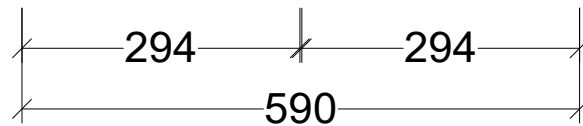

PLEASE NOTE: Due to the manufacturing process of ceramic tops, size variation (+/- 3%) is to be expected. E&OE. Copyright ©

**CABINET DETAILS**

Range	Florida 600
Description	Floorstanding Centre Bowl
Cabinet SKU	FLOE-VCO-600-C-X-F