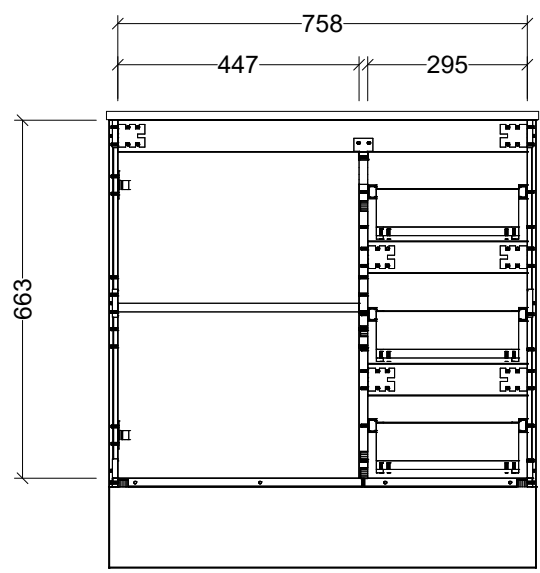

CABINET DETAILS

Range	Florida 800
Description	Floorstanding Centre Bowl
Cabinet SKU	FLOE-VCO-800-C-X-F
TOP DETAILS	
Available Tops:	Urban Ceramic

Timberline Bathroom Products Pty Ltd
22 Myrtle Drive, Armidale NSW 2350
www.timberline.com.au | 02 6773 8500

PLEASE NOTE: Due to the manufacturing process of ceramic tops, size variation (+/- 3%) is to be expected. E&OE. Copyright ©

LH and RH Drawer Options Available