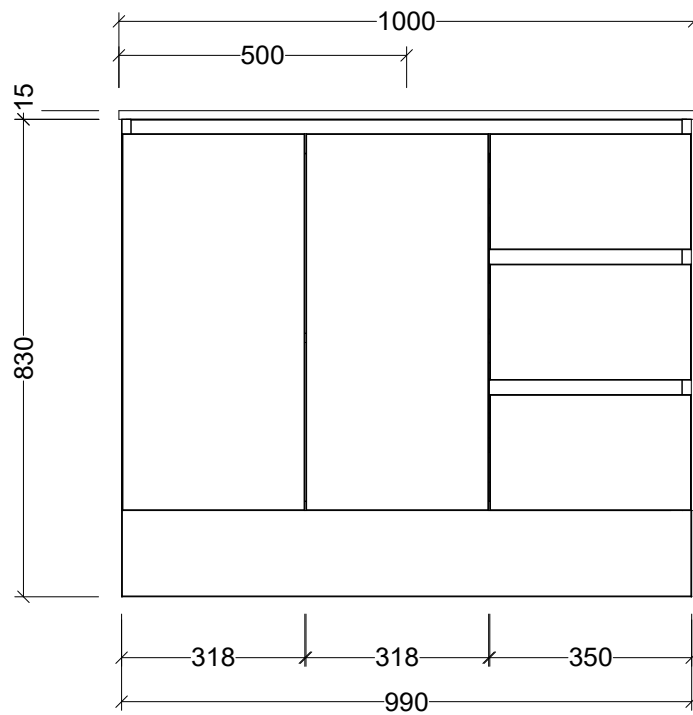

PLEASE NOTE: Due to the manufacturing process of ceramic tops, size variation (+/- 3%) is to be expected. E&OE. Copyright ©

LH and RH Drawer Options Available