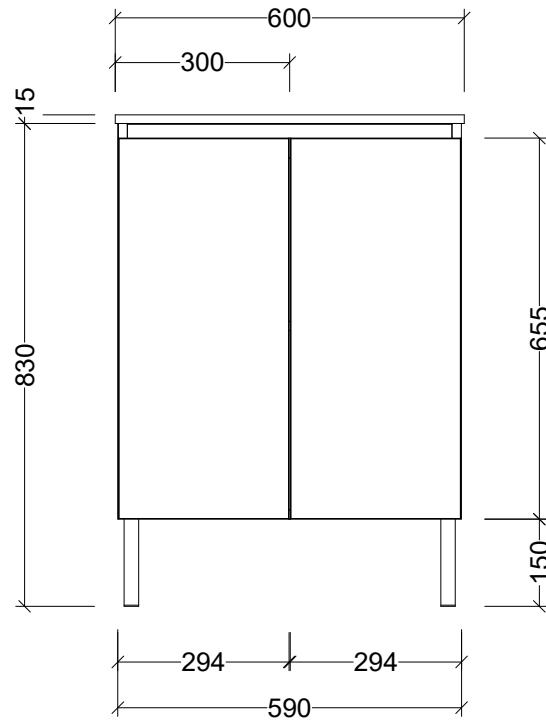

CABINET DETAILS

Range	Florida 600
Description	Legs Centre Bowl
Cabinet SKU	FLOE-VCO-600-C-X-L
TOP DETAILS	
Available Tops:	Urban Ceramic

Timberline Bathroom Products Pty Ltd
22 Myrtle Drive, Armidale NSW 2350
www.timberline.com.au | 02 6773 8500

PLEASE NOTE: Due to the manufacturing process of ceramic tops, size variation (+/- 3%) is to be expected. E&OE. Copyright ©