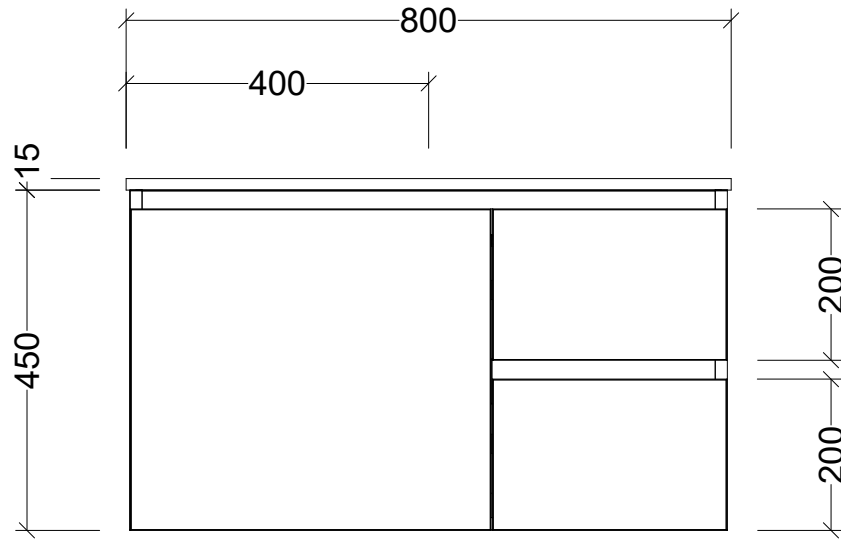

CABINET DETAILS

Range	Florida 800
Description	Wall Hung Centre Bowl
Cabinet SKU	FLOE-VCO-800-C-X-W

TOP DETAILS

Available Tops:	Urban Ceramic

Timberline Bathroom Products Pty Ltd
22 Myrtle Drive, Armidale NSW 2350
www.timberline.com.au | 02 6773 8500

PLEASE NOTE: Due to the manufacturing process of ceramic tops, size variation (+/- 3%) is to be expected. E&OE. Copyright ©

LH and RH Drawer Options Available