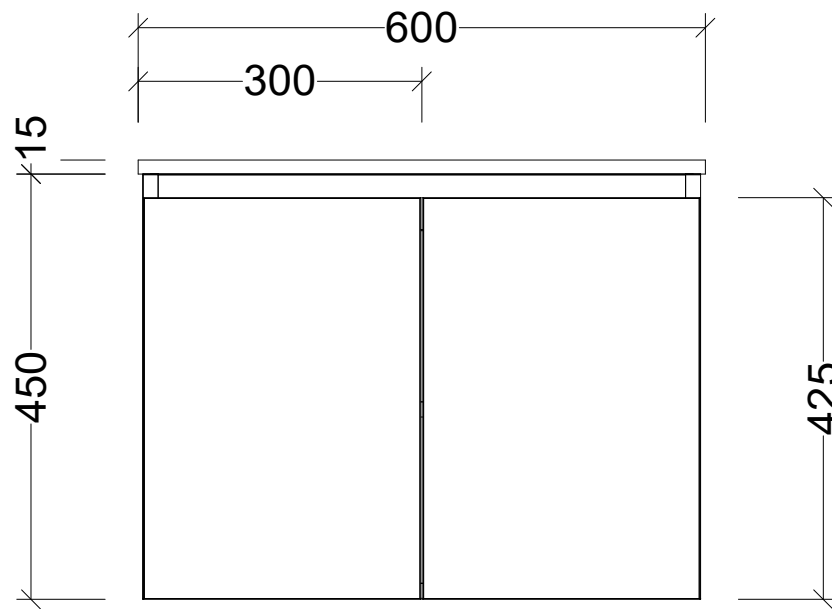

CABINET DETAILS

Range	Florida 600
Description	Wall Hung Centre Bowl
Cabinet SKU	FLOE-VCO-600-C-X-W

TOP DETAILS

Available Tops:	Urban Ceramic
-----------------	---------------

**Timberline Bathroom Products Pty Ltd**  
 22 Myrtle Drive, Armidale NSW 2350  
[www.timberline.com.au](http://www.timberline.com.au) | 02 6773 8500

PLEASE NOTE: Due to the manufacturing process of ceramic tops, size variation (+/- 3%) is to be expected. E&OE. Copyright ©

**CABINET DETAILS**

Range	Florida 600
Description	Floorstanding Centre Bowl
Cabinet SKU	FLOE-VCO-600-C-X-F