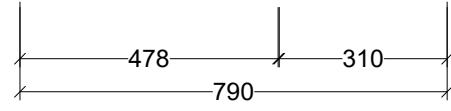

CABINET DETAILS

Range	Florida 800
Description	Floorstanding Centre Bowl
Cabinet SKU	FLOE-VCO-800-C-X-F
TOP DETAILS	
Available Tops:	Urban Ceramic

Timberline Bathroom Products Pty Ltd
22 Myrtle Drive, Armidale NSW 2350
www.timberline.com.au | 02 6773 8500

PLEASE NOTE: Due to the manufacturing process of ceramic tops, size variation (+/- 3%) is to be expected. E&OE. Copyright ©