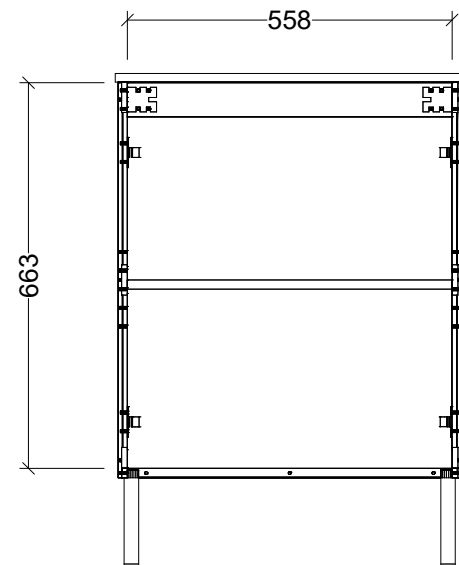

CABINET DETAILS

Range	Florida 600
Description	Legs Centre Bowl
Cabinet SKU	FLOE-VCO-600-C-X-L
TOP DETAILS	
Available Tops:	Urban Ceramic

Timberline Bathroom Products Pty Ltd
22 Myrtle Drive, Armidale NSW 2350
www.timberline.com.au | 02 6773 8500

PLEASE NOTE: Due to the manufacturing process of ceramic tops, size variation (+/- 3%) is to be expected. E&OE. Copyright ©