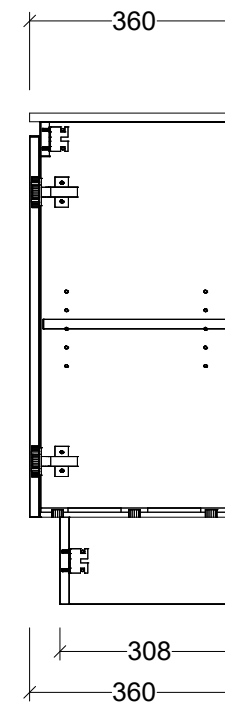

CABINET DETAILS

Range	Florida 600
Description	Wall Hung Centre Bowl
Cabinet SKU	FLOE-VCO-600-C-X-W

TOP DETAILS

Available Tops:	Urban Ceramic
-----------------	---------------

**Timberline Bathroom Products Pty Ltd**  
 22 Myrtle Drive, Armidale NSW 2350  
[www.timberline.com.au](http://www.timberline.com.au) | 02 6773 8500

PLEASE NOTE: Due to the manufacturing process of ceramic tops, size variation (+/- 3%) is to be expected. E&OE. Copyright ©

**CABINET DETAILS**

Range	Florida 600
Description	Floorstanding Centre Bowl
Cabinet SKU	FLOE-VCO-600-C-X-F

PLEASE NOTE: Due to the manufacturing process of ceramic tops, size variation (+/- 3%) is to be expected. E&OE. Copyright ©

CABINET DETAILS

Range	Florida 600
Description	Legs Centre Bowl
Cabinet SKU	FLOE-VCO-600-C-X-L
TOP DETAILS	
Available Tops:	Urban Ceramic