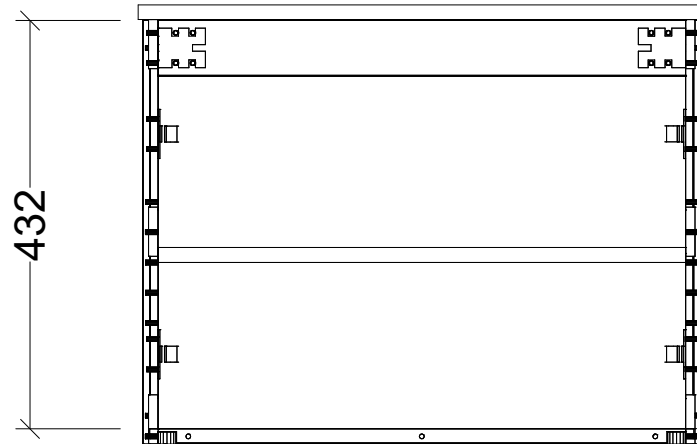

PLEASE NOTE: Due to the manufacturing process of ceramic tops, size variation (+/- 3%) is to be expected. E&OE. Copyright ©

**CABINET DETAILS**

Range	Florida 600
Description	Floorstanding Centre Bowl
Cabinet SKU	FLOE-VCO-600-C-X-F