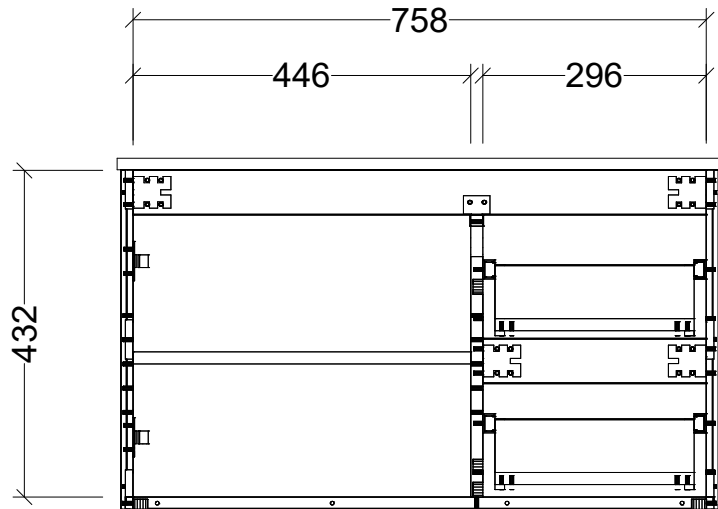

PLEASE NOTE: Due to the manufacturing process of ceramic tops, size variation (+/- 3%) is to be expected. E&OE. Copyright ©

LH and RH Drawer Options Available

CABINET DETAILS

Range	Florida 800
Description	Floorstanding Centre Bowl
Cabinet SKU	FLOE-VCO-800-C-X-F
TOP DETAILS	
Available Tops:	Urban Ceramic