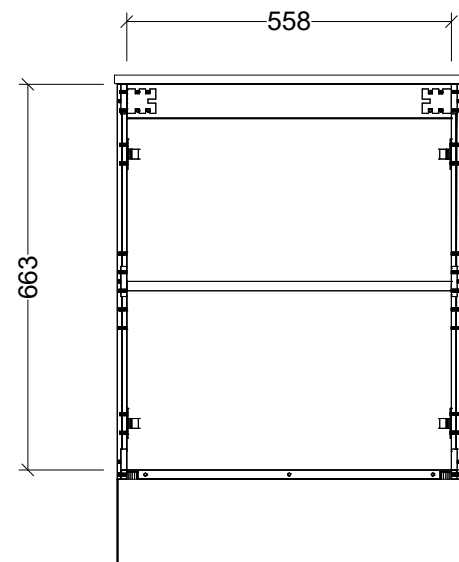

CABINET DETAILS

Range	Florida 600
Description	Floorstanding Centre Bowl
Cabinet SKU	FLOE-VCO-600-C-X-F

TOP DETAILS

Available Tops:	Urban Ceramic

Timberline Bathroom Products Pty Ltd
22 Myrtle Drive, Armidale NSW 2350
www.timberline.com.au | 02 6773 8500

PLEASE NOTE: Due to the manufacturing process of ceramic tops, size variation (+/- 3%) is to be expected. E&OE. Copyright ©