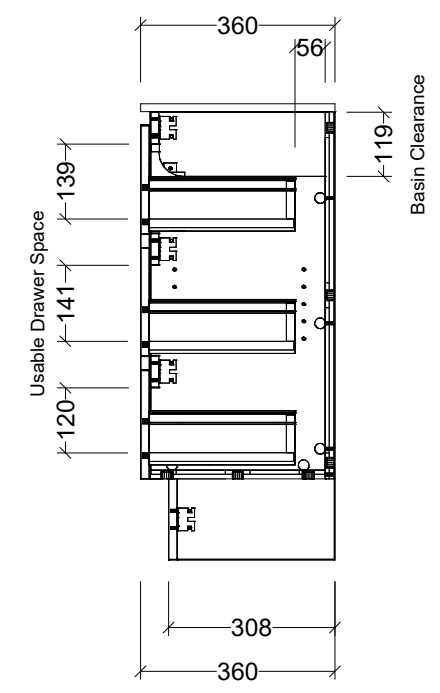

CABINET DETAILS

Range	Florida 800
Description	Floorstanding Centre Bowl
Cabinet SKU	FLOE-VCO-800-C-X-F
TOP DETAILS	
Available Tops:	Urban Ceramic

Timberline Bathroom Products Pty Ltd
22 Myrtle Drive, Armidale NSW 2350
www.timberline.com.au | 02 6773 8500

PLEASE NOTE: Due to the manufacturing process of ceramic tops, size variation (+/- 3%) is to be expected. E&OE. Copyright ©

LH and RH Drawer Options Available