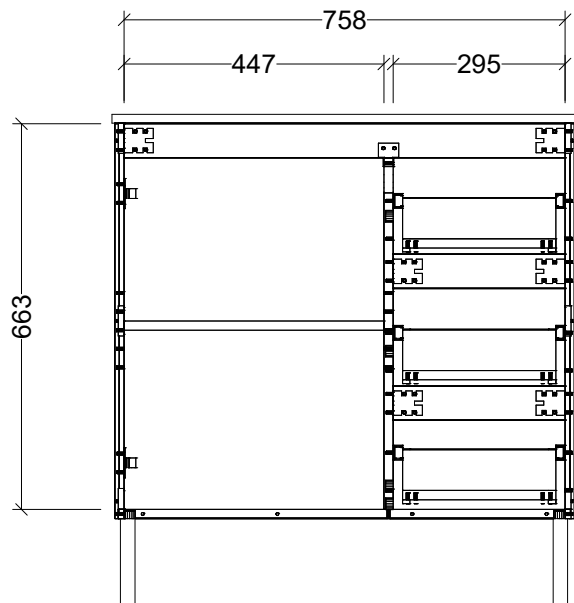

PLEASE NOTE: Due to the manufacturing process of ceramic tops, size variation (+/- 3%) is to be expected. E&OE. Copyright ©

LH and RH Drawer Options Available