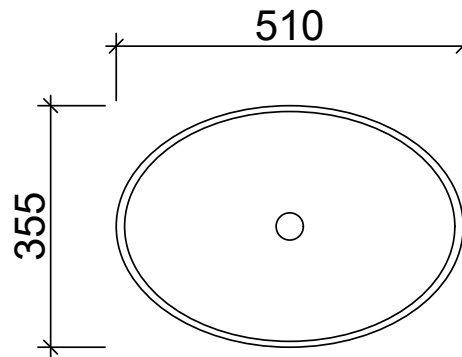

## Feather

**WG** White Gloss  
FEA-BS-500-WG-S

**WM** White Matt  
FEA-BS-500-WM-U

**BM** Black Matt  
FEA-BS-500-BKM-U

Above Counter

Drawings

### Taphole Offset

### Taphole Behind

Cut Out Specifications

**Approx Capacity:** 4.5L

**Cut Out Size:** 80mm

**Waste Size:** 32mm without overflow

**Note:** Due to the manufacturing process, ceramic basins will vary from their nominal stated sizes. Use the dimensions provided as a guide only. Waste not included. Refer to brochure for pricing.