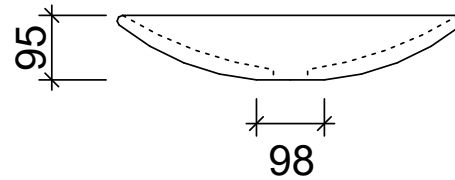

## Feather

**WG** White Gloss  
FEA-BS-500-WG-S

**WM** White Matt  
FEA-BS-500-WM-U

**BM** Black Matt  
FEA-BS-500-BKM-U

Above Counter

Drawings

### Taphole Offset

### Taphole Behind

Cut Out Specifications

**Approx Capacity:** 4.5L

**Cut Out Size:** 80mm

**Waste Size:** 32mm without overflow

**Note:** Due to the manufacturing process, ceramic basins will vary from their nominal stated sizes. Use the dimensions provided as a guide only. Waste not included. Refer to brochure for pricing.