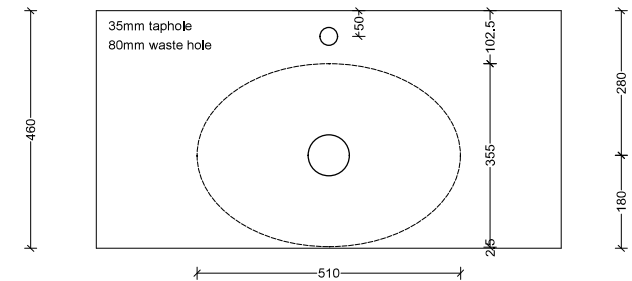

## Feather

**WG** White Gloss  
FEA-BS-500-WG-S

**WM** White Matt  
FEA-BS-500-WM-U

**BM** Black Matt  
FEA-BS-500-BKM-U

Above Counter

Drawings

### Taphole Offset

### Taphole Behind

Cut Out Specifications

**Approx Capacity:** 4.5L

**Cut Out Size:** 80mm

**Waste Size:** 32mm without overflow

**Note:** Due to the manufacturing process, ceramic basins will vary from their nominal stated sizes. Use the dimensions provided as a guide only. Waste not included. Refer to brochure for pricing.