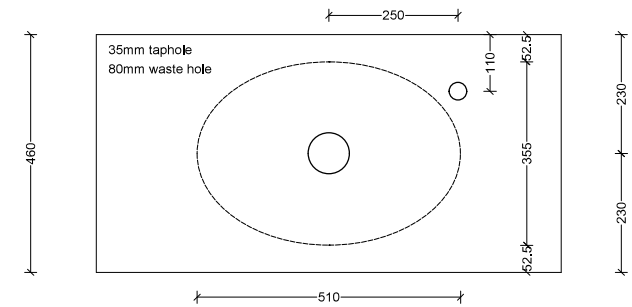

## Feather

**WG** White Gloss  
FEA-BS-500-WG-S

**WM** White Matt  
FEA-BS-500-WM-U

**BM** Black Matt  
FEA-BS-500-BKM-U

Above Counter

Drawings

### Taphole Offset

### Taphole Behind

Cut Out Specifications

**Approx Capacity:** 4.5L

**Cut Out Size:** 80mm

**Waste Size:** 32mm without overflow

**Note:** Due to the manufacturing process, ceramic basins will vary from their nominal stated sizes. Use the dimensions provided as a guide only. Waste not included. Refer to brochure for pricing.