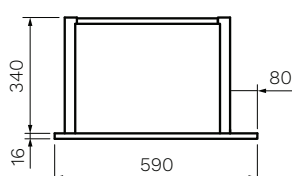

Rocki+MyTop 1200 Wall Mounted Cabinet with Porcelain Top (Single Bowl)

Product Code: FV-RK-1200A-XX-XXX

(see colour codes below)

The Rocki+MyTop bathroom furniture collections feature Italian porcelain stone bench tops mounted on PARISI's premium Multi-wood cabinetry. Find the perfect piece to complement your unique style with the choice of size, cabinet colour and porcelain bench top finish, then add the finishing touch with your choice of the perfect basin creating a bespoke one off piece for your home.

DRAWERS

PORCELAIN TOP

Statuario Ombra Di Caravaggio Sahara Noir Portland Hood Carrara

Colour & Finish — Statuario (STH), Ombra Di Caravaggio (OCP), Sahara Noir (SAH), Portland Hood (PHH), Carrara (CAH)

Material — Porcelain Stone

W x D x H — 1200 x 460 x 12mm

Tap Holes — 0 (Wall mounted tapware only)

Basin — Sold separately

Warranty — 10 Years (Conditions Apply)

FONDOVALLE

CABINET

Sahara Moka Steel Oak Sand Plus

Colour & Finish — Sahara (SH), Moka (MK), Steel Oak (ST), Sand Plus (SP)

Material — Multi-Wood Premium Joinery

W x D x H — 1180 x 450 x 420mm

Doors / Drawers — 2 Drawers

Features — Soft-Close Function, Finger-pull handle

Internal — Laminate Timber Surface Finish

Warranty — 5 Years (Conditions Apply)

PARISI