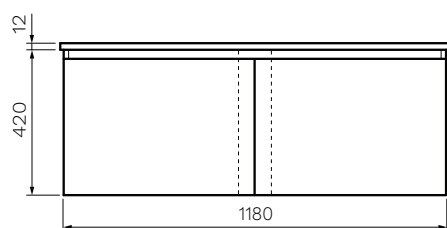

Rocki+MyTop 1200 Wall Mounted Cabinet with Porcelain Top (Single Bowl)

Product Code: FV-RK-1200A-XX-XXX

(see colour codes below)

The Rocki+MyTop bathroom furniture collections feature Italian porcelain stone bench tops mounted on PARISI's premium Multi-wood cabinetry. Find the perfect piece to complement your unique style with the choice of size, cabinet colour and porcelain bench top finish, then add the finishing touch with your choice of the perfect basin creating a bespoke one off piece for your home.

FRONT VIEW

PORCELAIN TOP

Statuario Ombra Di Caravaggio Sahara Noir Portland Hood Carrara

Colour & Finish — Statuario (STH), Ombra Di Caravaggio (OCP), Sahara Noir (SAH), Portland Hood (PHH), Carrara (CAH)

Material — Porcelain Stone

W x D x H — 1200 x 460 x 12mm

Tap Holes — 0 (Wall mounted tapware only)

Basin — Sold separately

Warranty — 10 Years (Conditions Apply)

FONDOVALLE

CABINET

Sahara Moka Steel Oak Sand Plus

Colour & Finish — Sahara (SH), Moka (MK), Steel Oak (ST), Sand Plus (SP)

Material — Multi-Wood Premium Joinery

W x D x H — 1180 x 450 x 420mm

Doors / Drawers — 2 Drawers

Features — Soft-Close Function, Finger-pull handle

Internal — Laminate Timber Surface Finish

Warranty — 5 Years (Conditions Apply)

PARISI