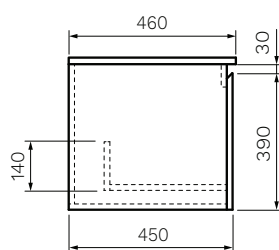

Rocki+MyTop 1200 Wall Mounted Cabinet with Porcelain Top (Single Bowl)

Product Code: FV-RK-1200A-XX-XXX

(see colour codes below)

The Rocki+MyTop bathroom furniture collections feature Italian porcelain stone bench tops mounted on PARISI's premium Multi-wood cabinetry. Find the perfect piece to complement your unique style with the choice of size, cabinet colour and porcelain bench top finish, then add the finishing touch with your choice of the perfect basin creating a bespoke one off piece for your home.

SIDE VIEW

PORCELAIN TOP

Statuario Ombra Di Caravaggio Sahara Noir Portland Hood Carrara

Colour & Finish — Statuario (STH), Ombra Di Caravaggio (OCP), Sahara Noir (SAH), Portland Hood (PHH), Carrara (CAH)

Material — Porcelain Stone

W x D x H — 1200 x 460 x 12mm

Tap Holes — 0 (Wall mounted tapware only)

Basin — Sold separately

Warranty — 10 Years (Conditions Apply)

FONDOVALLE

CABINET

Sahara Moka Steel Oak Sand Plus

Colour & Finish — Sahara (SH), Moka (MK), Steel Oak (ST), Sand Plus (SP)

Material — Multi-Wood Premium Joinery

W x D x H — 1180 x 450 x 420mm

Doors / Drawers — 2 Drawers

Features — Soft-Close Function, Finger-pull handle

Internal — Laminate Timber Surface Finish

Warranty — 5 Years (Conditions Apply)

PARISI