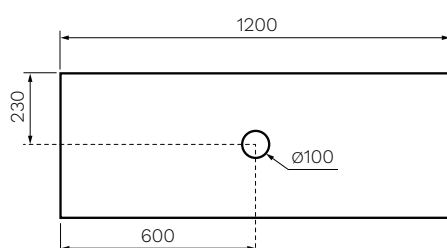

PORCELAIN TOP VIEW