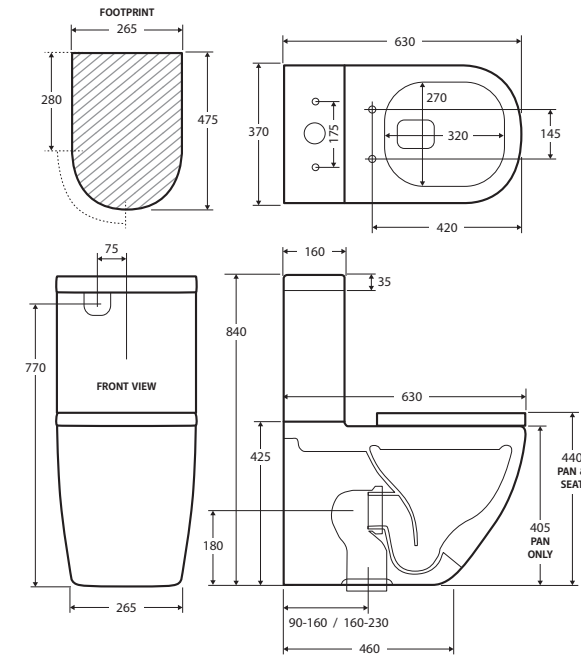

## Empire BACK-TO-WALL TOILET SUITE

### Features

- Hygienic, Nano-Glaze protection
- Short projection for tight spaces
- Gloss white finish
- Large, easy-push chrome flush buttons
- Concealed pan for easy cleaning
- UF quick release, soft close seat
- High quality, R&T flush mechanism
- Stainless steel hinges
- Includes floor mounting screws
- Top or bottom inlets:
  - Left top inlet
  - Left or right bottom inlet
- Available as P-Trap or S-Trap
- **WELS 4 Star rated, 4.5L/3L (3.3L average flush)**

### Available in

P-Trap  
**K003P**

S-Trap 90-160  
**K003A**

S-Trap 160-230  
**K003B**

While we aim to ensure specifications are correct at the time of publication, Fienza reserves the right to make modifications without prior notice. Physical colour may vary from image shown. All measurements are shown in millimetres. For ceramic products, please allow +/- 10 mm tolerance for manufacturing variance. Always use physical product measurements for mark-ups and roughing-in as the technical drawing may differ from actual product received.