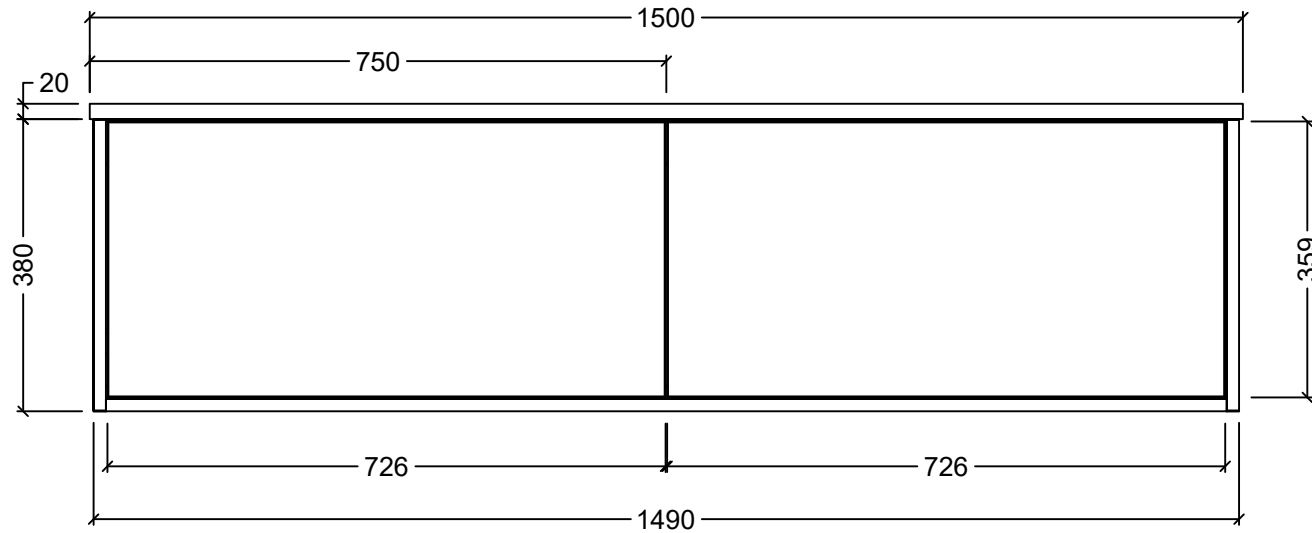

Timberline

CABINET DETAILS

Range	Elwood 1500
Description	Centre Bowl, Wall Hung
Cabinet SKU	ELW-VCO-1500-C-X-W

TOP DETAILS

Available Tops:	SilkSurface

Timberline Bathroom Products Pty Ltd
22 Myrtle Drive, Armidale NSW 2350
www.timberline.com.au | 02 6773 8500

PLEASE NOTE: Due to the manufacturing process of ceramic tops, size variation (+/- 3%) is to be expected. E&OE. Copyright ©