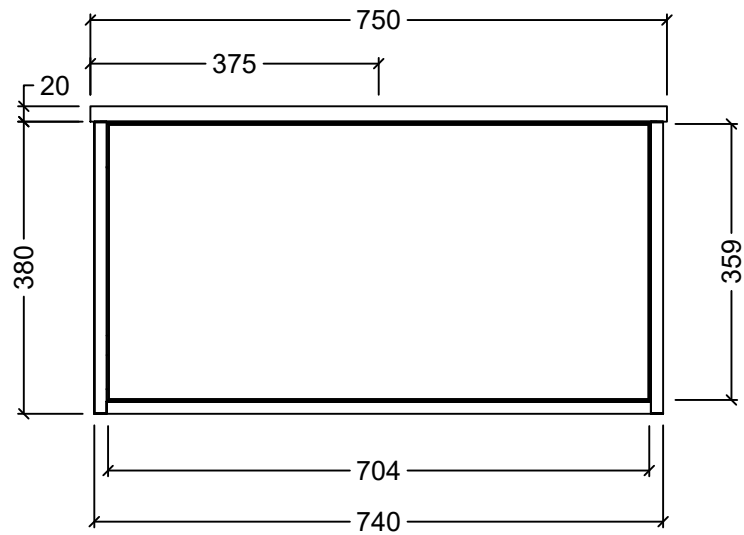

Timberline

CABINET DETAILS

Range	Elwood 750
Description	Centre Bowl, Wall Hung
Cabinet SKU	ELW-VCO-750-C-X-W

TOP DETAILS

Available Tops:	SilkSurface
-----------------	-------------

Timberline Bathroom Products Pty Ltd
 22 Myrtle Drive, Armidale NSW 2350
www.timberline.com.au | 02 6773 8500

PLEASE NOTE: Due to the manufacturing process of ceramic tops, size variation (+/- 3%) is to be expected. E&OE. Copyright ©

Timberline

CABINET DETAILS

Range	Elwood 900
Description	Centre Bowl, Wall Hung
Cabinet SKU	ELW-VCO-900-C-X-W