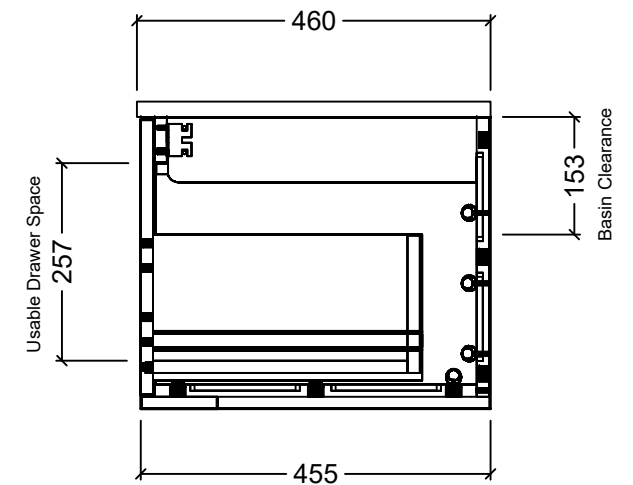

Timberline

CABINET DETAILS

Range	Elwood 1500
Description	Double Bowl, Wall Hung
Cabinet SKU	ELW-VCO-1500-D-X-W

TOP DETAILS

Available Tops:	SilkSurface
-----------------	-------------

Timberline Bathroom Products Pty Ltd
 22 Myrtle Drive, Armidale NSW 2350
www.timberline.com.au | 02 6773 8500

PLEASE NOTE: Due to the manufacturing process of ceramic tops, size variation (+/- 3%) is to be expected. E&OE. Copyright ©

Timberline

CABINET DETAILS

Range	Elwood 1800
Description	Centre Bowl, Wall Hung
Cabinet SKU	ELW-VCO-1800-C-X-W