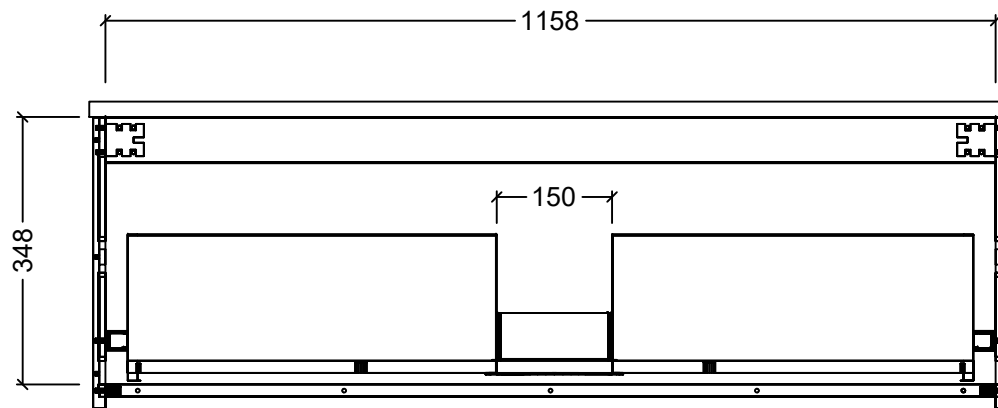

Timberline

CABINET DETAILS

Range	Elwood 1200
Description	Centre Bowl, Wall Hung
Cabinet SKU	ELW-VCO-1200-C-X-W

TOP DETAILS

Available Tops:	SilkSurface
-----------------	-------------

Timberline Bathroom Products Pty Ltd
 22 Myrtle Drive, Armidale NSW 2350
 www.timberline.com.au | 02 6773 8500

PLEASE NOTE: Due to the manufacturing process of ceramic tops, size variation (+/- 3%) is to be expected. E&OE. Copyright ©

Timberline

CABINET DETAILS

Range	Elwood 1500
Description	Centre Bowl, Wall Hung
Cabinet SKU	ELW-VCO-1500-C-X-W