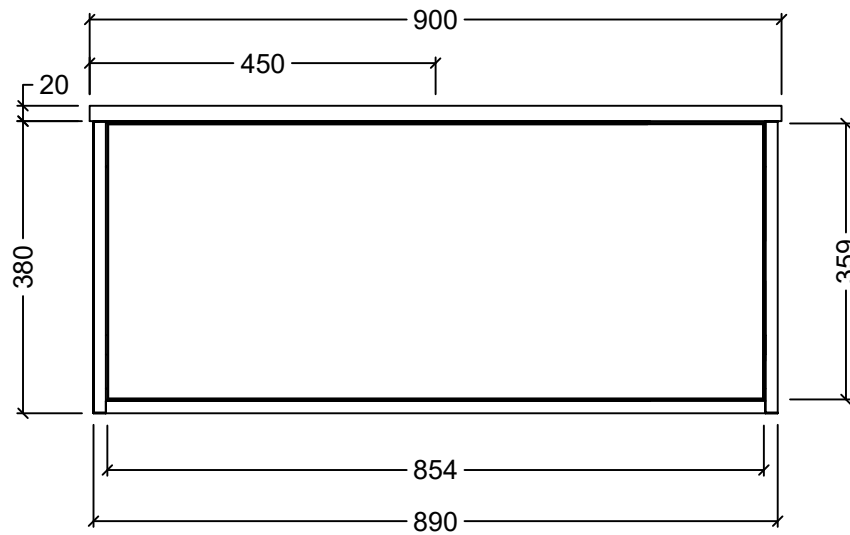

Timberline

CABINET DETAILS

Range	Elwood 900
Description	Centre Bowl, Wall Hung
Cabinet SKU	ELW-VCO-900-C-X-W

TOP DETAILS

Available Tops:	SilkSurface

Timberline Bathroom Products Pty Ltd
22 Myrtle Drive, Armidale NSW 2350
www.timberline.com.au | 02 6773 8500

PLEASE NOTE: Due to the manufacturing process of ceramic tops, size variation (+/- 3%) is to be expected. E&OE. Copyright ©