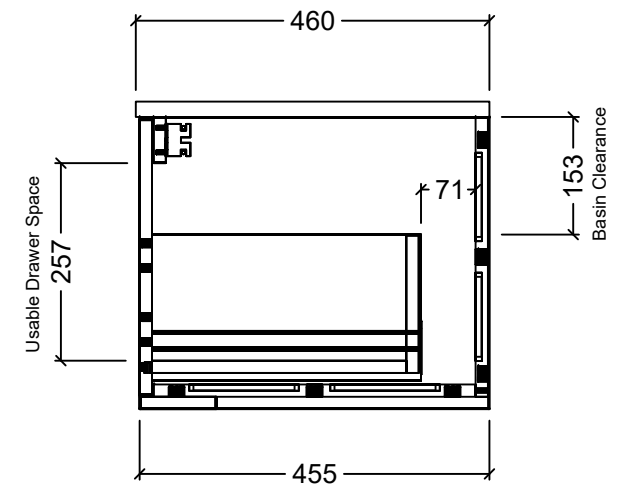

PLEASE NOTE: Due to the manufacturing process of ceramic tops, size variation (+/- 3%) is to be expected. E&OE. Copyright ©

Timberline

CABINET DETAILS

Range	Elwood 900
Description	Centre Bowl, Wall Hung
Cabinet SKU	ELW-VCO-900-C-X-W

Timberline

CABINET DETAILS

Range	Elwood 1200
Description	Centre Bowl, Wall Hung
Cabinet SKU	ELW-VCO-1200-C-X-W

TOP DETAILS

Available Tops:	SilkSurface
-----------------	-------------

Timberline Bathroom Products Pty Ltd
 22 Myrtle Drive, Armidale NSW 2350
 www.timberline.com.au | 02 6773 8500

PLEASE NOTE: Due to the manufacturing process of ceramic tops, size variation (+/- 3%) is to be expected. E&OE. Copyright ©

Timberline

CABINET DETAILS

Range	Elwood 1500
Description	Centre Bowl, Wall Hung
Cabinet SKU	ELW-VCO-1500-C-X-W