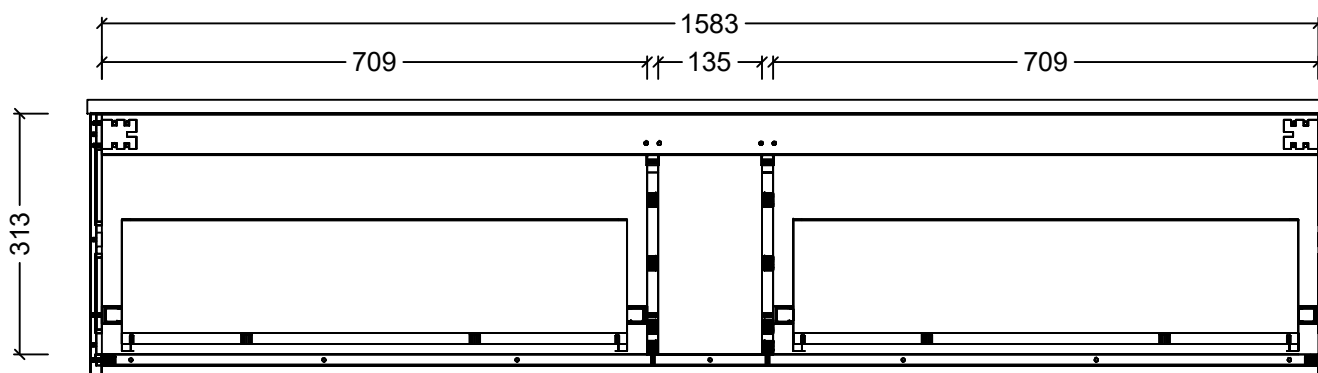

Timberline

CABINET DETAILS

Range	Elwood 1800
Description	Centre Bowl, Wall Hung
Cabinet SKU	ELW-VCO-1800-C-X-W

TOP DETAILS

Available Tops:	SilkSurface

Timberline Bathroom Products Pty Ltd
22 Myrtle Drive, Armidale NSW 2350
www.timberline.com.au | 02 6773 8500

PLEASE NOTE: Due to the manufacturing process of ceramic tops, size variation (+/- 3%) is to be expected. E&OE. Copyright ©