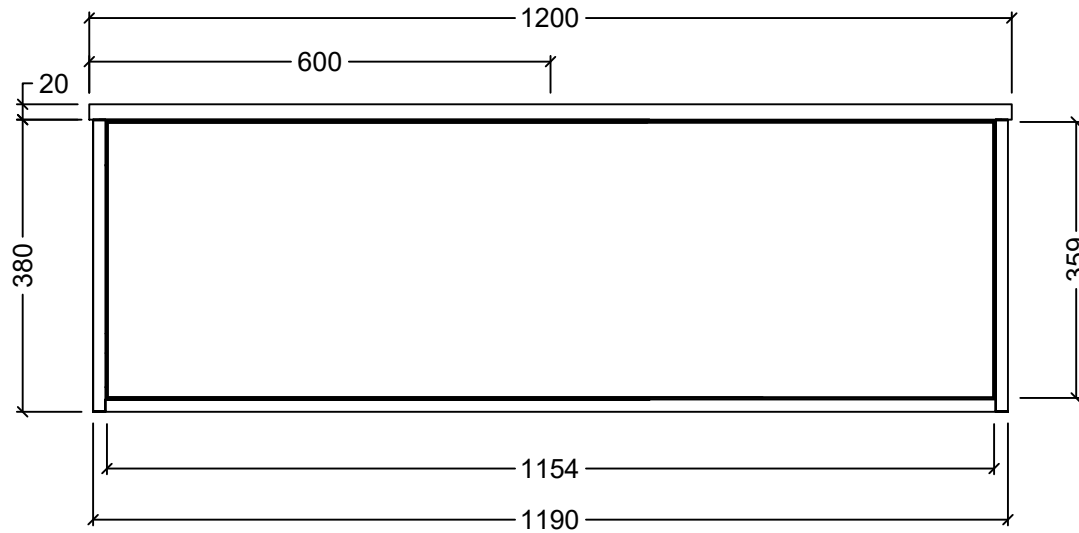

Timberline

CABINET DETAILS

Range	Elwood 1200
Description	Centre Bowl, Wall Hung
Cabinet SKU	ELW-VCO-1200-C-X-W

TOP DETAILS

Available Tops:	SilkSurface
-----------------	-------------

Timberline Bathroom Products Pty Ltd
 22 Myrtle Drive, Armidale NSW 2350
 www.timberline.com.au | 02 6773 8500

PLEASE NOTE: Due to the manufacturing process of ceramic tops, size variation (+/- 3%) is to be expected. E&OE. Copyright ©

Timberline

CABINET DETAILS

Range	Elwood 1500
Description	Centre Bowl, Wall Hung
Cabinet SKU	ELW-VCO-1500-C-X-W