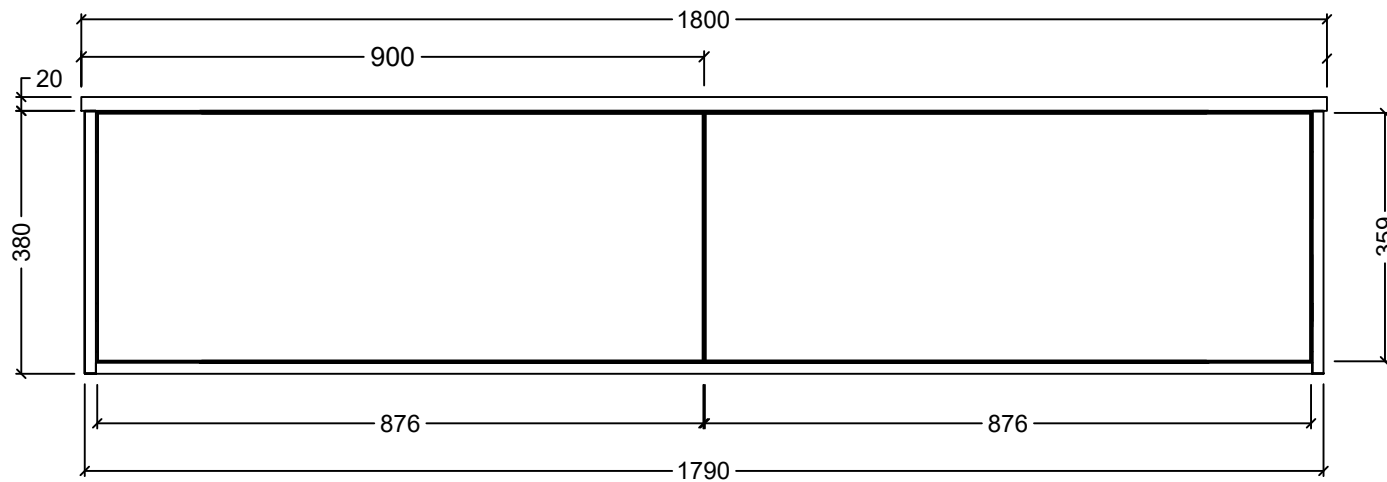

Timberline

CABINET DETAILS

Range	Elwood 1800
Description	Centre Bowl, Wall Hung
Cabinet SKU	ELW-VCO-1800-C-X-W

TOP DETAILS

Available Tops:	SilkSurface

Timberline Bathroom Products Pty Ltd
22 Myrtle Drive, Armidale NSW 2350
www.timberline.com.au | 02 6773 8500

PLEASE NOTE: Due to the manufacturing process of ceramic tops, size variation (+/- 3%) is to be expected. E&OE. Copyright ©