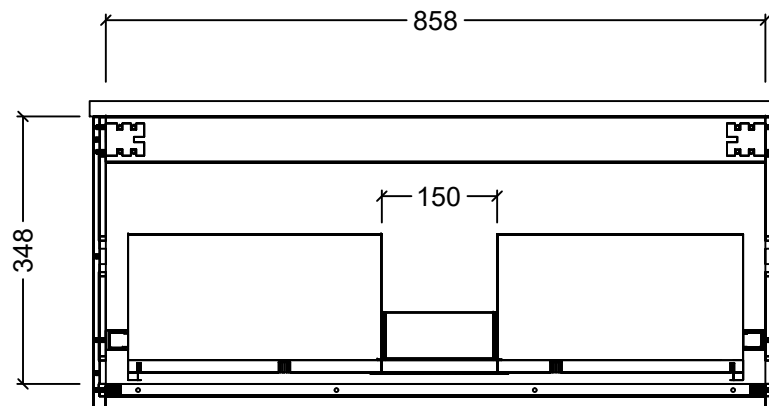

Timberline

CABINET DETAILS

Range	Elwood 900
Description	Centre Bowl, Wall Hung
Cabinet SKU	ELW-VCO-900-C-X-W

TOP DETAILS

Available Tops:	SilkSurface

Timberline Bathroom Products Pty Ltd
22 Myrtle Drive, Armidale NSW 2350
www.timberline.com.au | 02 6773 8500

PLEASE NOTE: Due to the manufacturing process of ceramic tops, size variation (+/- 3%) is to be expected. E&OE. Copyright ©