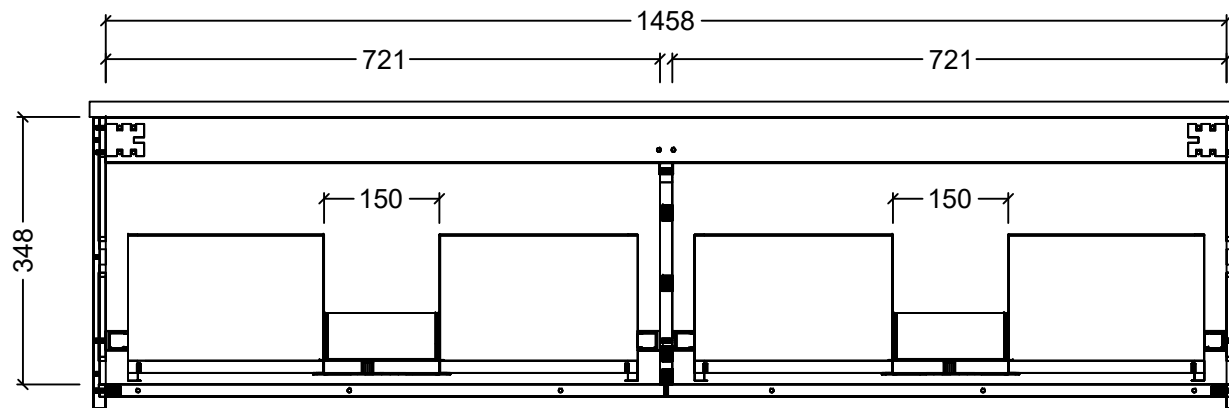

Timberline

CABINET DETAILS

Range	Elwood 1500
Description	Double Bowl, Wall Hung
Cabinet SKU	ELW-VCO-1500-D-X-W

TOP DETAILS

Available Tops:	SilkSurface
-----------------	-------------

Timberline Bathroom Products Pty Ltd
 22 Myrtle Drive, Armidale NSW 2350
www.timberline.com.au | 02 6773 8500

PLEASE NOTE: Due to the manufacturing process of ceramic tops, size variation (+/- 3%) is to be expected. E&OE. Copyright ©

Timberline

CABINET DETAILS

Range	Elwood 1800
Description	Centre Bowl, Wall Hung
Cabinet SKU	ELW-VCO-1800-C-X-W