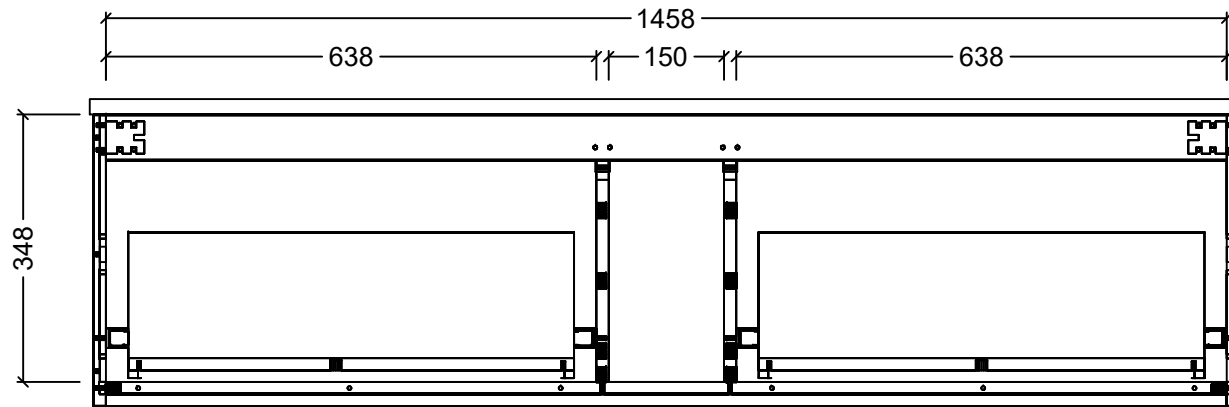

Timberline

CABINET DETAILS

Range	Elwood 1500
Description	Centre Bowl, Wall Hung
Cabinet SKU	ELW-VCO-1500-C-X-W

TOP DETAILS

Available Tops:	SilkSurface

Timberline Bathroom Products Pty Ltd
22 Myrtle Drive, Armidale NSW 2350
www.timberline.com.au | 02 6773 8500

PLEASE NOTE: Due to the manufacturing process of ceramic tops, size variation (+/- 3%) is to be expected. E&OE. Copyright ©