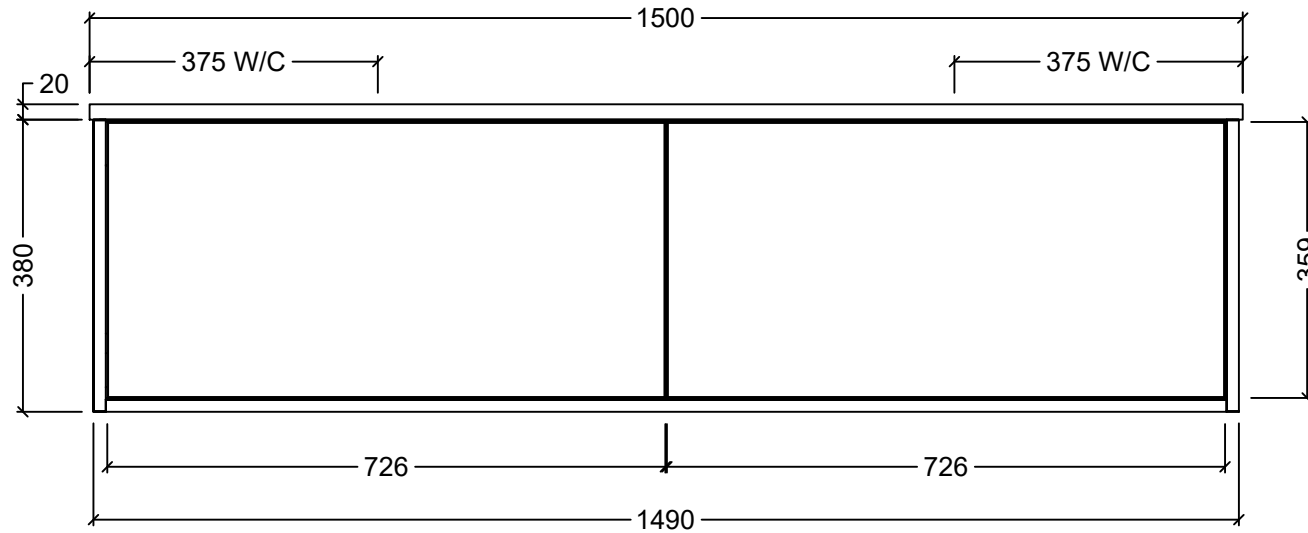

Timberline

CABINET DETAILS

Range	Elwood 1500
Description	Double Bowl, Wall Hung
Cabinet SKU	ELW-VCO-1500-D-X-W

TOP DETAILS

Available Tops:	SilkSurface
-----------------	-------------

Timberline Bathroom Products Pty Ltd
 22 Myrtle Drive, Armidale NSW 2350
www.timberline.com.au | 02 6773 8500

PLEASE NOTE: Due to the manufacturing process of ceramic tops, size variation (+/- 3%) is to be expected. E&OE. Copyright ©

Timberline

CABINET DETAILS

Range	Elwood 1800
Description	Centre Bowl, Wall Hung
Cabinet SKU	ELW-VCO-1800-C-X-W