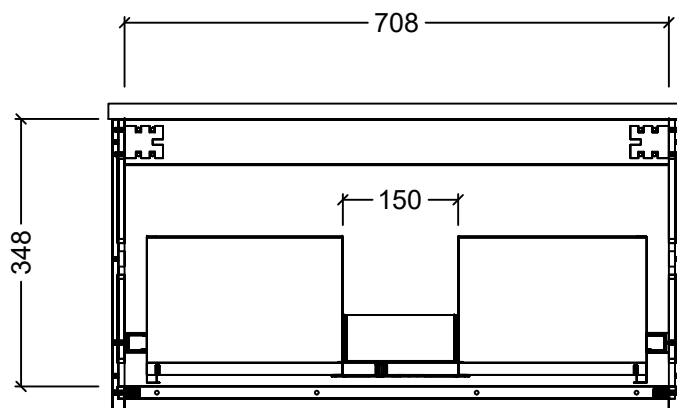

Timberline

CABINET DETAILS

Range	Elwood 750
Description	Centre Bowl, Wall Hung
Cabinet SKU	ELW-VCO-750-C-X-W

TOP DETAILS

Available Tops:	SilkSurface
-----------------	-------------

Timberline Bathroom Products Pty Ltd
 22 Myrtle Drive, Armidale NSW 2350
www.timberline.com.au | 02 6773 8500

PLEASE NOTE: Due to the manufacturing process of ceramic tops, size variation (+/- 3%) is to be expected. E&OE. Copyright ©

Timberline

CABINET DETAILS

Range	Elwood 900
Description	Centre Bowl, Wall Hung
Cabinet SKU	ELW-VCO-900-C-X-W