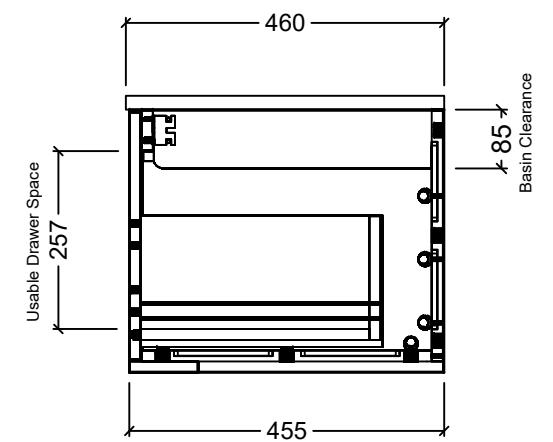

Timberline

CABINET DETAILS

Range	Elwood 1800
Description	Centre Bowl, Wall Hung
Cabinet SKU	ELW-VCO-1800-C-X-W

TOP DETAILS

Available Tops:	SilkSurface

Timberline Bathroom Products Pty Ltd
22 Myrtle Drive, Armidale NSW 2350
www.timberline.com.au | 02 6773 8500

PLEASE NOTE: Due to the manufacturing process of ceramic tops, size variation (+/- 3%) is to be expected. E&OE. Copyright ©