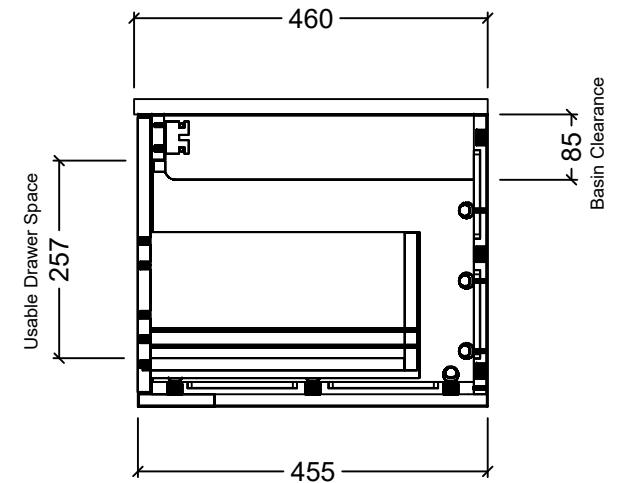

Timberline

CABINET DETAILS

Range	Elwood 1500
Description	Centre Bowl, Wall Hung
Cabinet SKU	ELW-VCO-1500-C-X-W

TOP DETAILS

Available Tops:	SilkSurface

Timberline Bathroom Products Pty Ltd
22 Myrtle Drive, Armidale NSW 2350
www.timberline.com.au | 02 6773 8500

PLEASE NOTE: Due to the manufacturing process of ceramic tops, size variation (+/- 3%) is to be expected. E&OE. Copyright ©