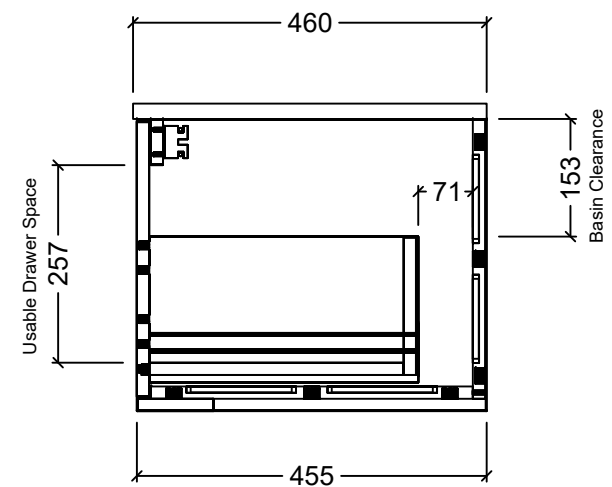

Timberline

CABINET DETAILS

Range	Elwood 750
Description	Centre Bowl, Wall Hung
Cabinet SKU	ELW-VCO-750-C-X-W

TOP DETAILS

Available Tops:	SilkSurface
-----------------	-------------

Timberline Bathroom Products Pty Ltd
 22 Myrtle Drive, Armidale NSW 2350
www.timberline.com.au | 02 6773 8500

PLEASE NOTE: Due to the manufacturing process of ceramic tops, size variation (+/- 3%) is to be expected. E&OE. Copyright ©

Timberline

CABINET DETAILS

Range	Elwood 900
Description	Centre Bowl, Wall Hung
Cabinet SKU	ELW-VCO-900-C-X-W