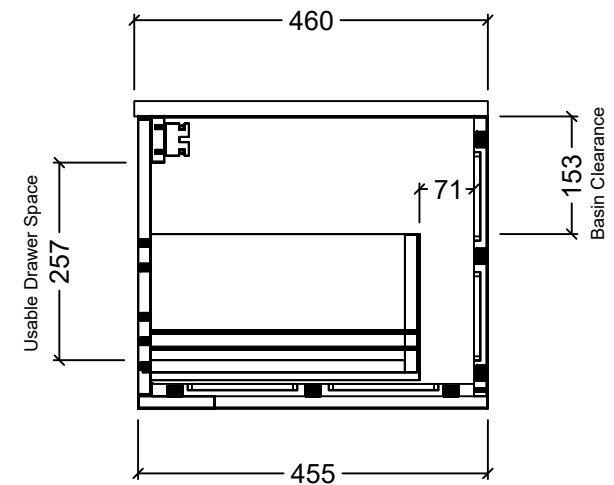

Timberline

CABINET DETAILS

Range	Elwood 900
Description	Centre Bowl, Wall Hung
Cabinet SKU	ELW-VCO-900-C-X-W

TOP DETAILS

Available Tops:	SilkSurface

Timberline Bathroom Products Pty Ltd
22 Myrtle Drive, Armidale NSW 2350
www.timberline.com.au | 02 6773 8500

PLEASE NOTE: Due to the manufacturing process of ceramic tops, size variation (+/- 3%) is to be expected. E&OE. Copyright ©