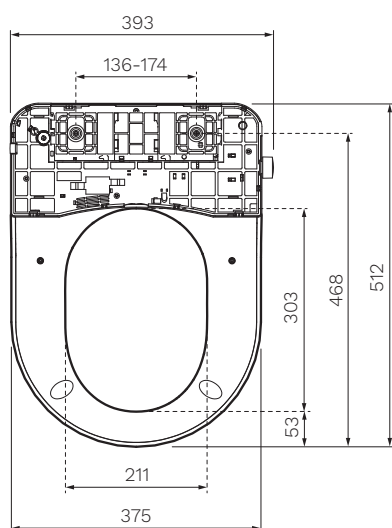

Serena Electronic Bidet Seat (Side Inlet)

Product Code: EC110

All of the cleansing benefits of a bidet in a convenient and compact electronic seat design. The Serena electronic bidet seat offers instant seat and water warming, a luxurious and adjustable cleansing shower spray, and a soft closing seat all in a low-profile and minimalistic style. The gentle showering function can be customized with the turn of a conveniently located dial.

Gloss
White

Colour & Finish	— Gloss White
Material	— Urea
W x D x H	— 393 x 512 x 95mm
Water Inlet	— G1/2 Side Inlet
Water Pressure	— 150 - 500Kpa
Voltage	— 120V
Power	— 960W
Functions	— Front Wash, Rear Wash, Adjustable Water Temp., Adjustable Seat Heating Temp., Night Light, Soft Close Seat and Lid
Warranty	— 2 Years (Conditions Apply)