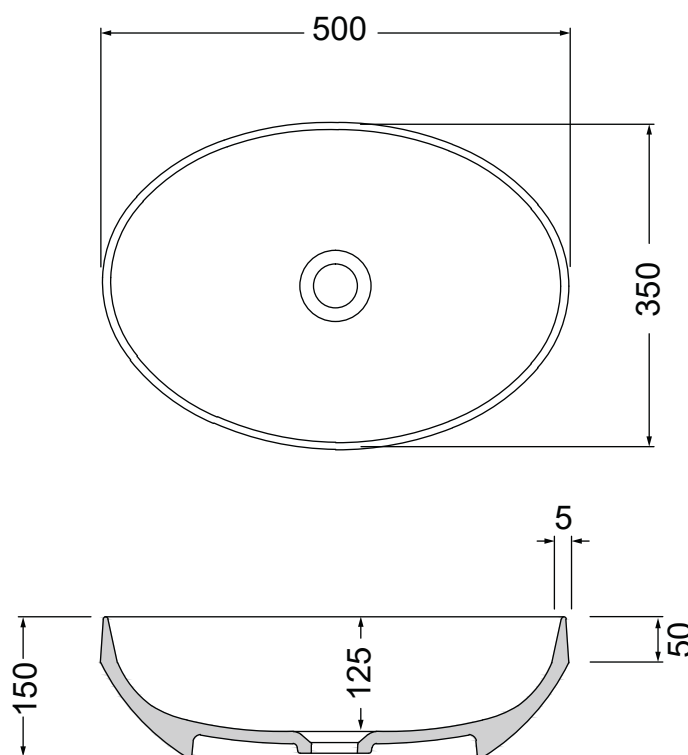

Decus 50 Oval

STYLE

Bench Mounted Basin

CODE

0TH - DECOV50

COLOURS

Gloss White
Matte White (in-stock*)

OVERFLOW & WASTE

32mm Overflow Plug &
Waste not included

*In-stock and on demand matte white.
Normal stock outages may apply however lead times will remain minimal.

Note: All dimensions are in millimetres and are subject to normal manufacturing variances.
Studio Bagno reserves the right to alter dimensions at any time. Date created: 05/12/2023