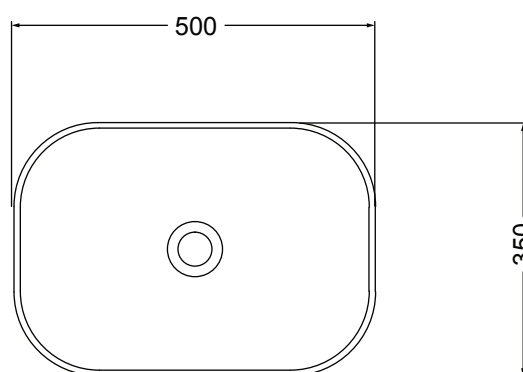

Decus 50

STYLE

Bench Mounted Basin

CODE

DEC50

COLOURS

Gloss White
Matte White (in-stock*)

OVERFLOW & WASTE

32mm Overflow Plug &
Waste not included

*In-stock and on demand matte white.
Normal stock outages may apply however lead times will remain minimal.

Note: All dimensions are in millimetres and are subject to normal manufacturing variances.
Studio Bagno reserves the right to alter dimensions at any time. Date created: 05/12/2023