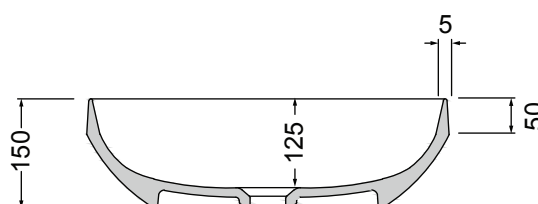

Decus 50

STYLE

Bench Mounted Basin

CODE

DEC50

COLOURS

Gloss White
Matte White (in-stock*)

OVERFLOW & WASTE

32mm Overflow Plug &
Waste not included

*In-stock and on demand matte white.
Normal stock outages may apply however lead times will remain minimal.

Note: All dimensions are in millimetres and are subject to normal manufacturing variances.
Studio Bagno reserves the right to alter dimensions at any time. Date created: 05/12/2023