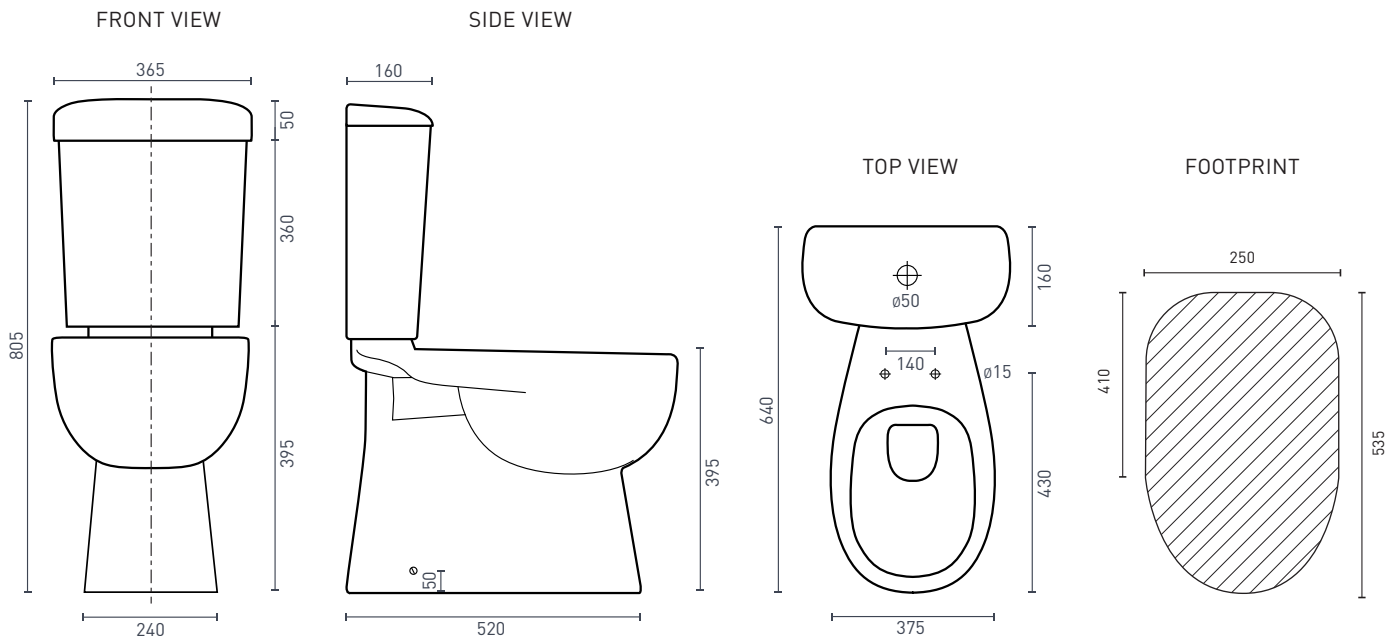

# Novara Rimless Close Coupled Toilet Suite

Product Code: **NOTSCCS**  
Watermark Approval: **AS1172**

CISTERN & PAN

## PRODUCT SPECIFICATIONS

Item Colour:	White gloss
Material:	Vitreous china cistern & pan
Depth:	640mm
Width:	375mm
Height:	805mm
Pan Height:	395mm
Cistern:	Universal close coupled cistern
Rim Type:	Rimless
Buttons:	Chrome, dual flush round buttons
Seat:	Soft close, stainless steel hinges
Trap Type:	S-Trap set out 140mm
Water Inlet:	Bottom inlet cistern right or left hand
WELS-Rating:	WELS 4 Star - 4.5/3L (3.3L avg. flush)
Warranty:	10 years - cistern & pan / 1 year seat/lid & valves (refer to <a href="http://decina.com.au">decina.com.au</a> )

SCAN. WATCH.  
FIND OUT WHAT  
ALL THE FLUSH  
IS ABOUT...

**DECINA**  
DISCOVER INDULGENCE

[DECINA.COM.AU](http://DECINA.COM.AU) 1300 DECINA

\*Warranty T&Cs apply, visit [decina.com.au](http://decina.com.au) Decina reserves the right to change specifications without notice. Due to manufacturing tolerances dimensions may vary +/- 5mm. We recommend installation does not start until after delivery. Please confirm all particulars prior to purchase, call 1300 DECINA or visit [decina.com.au](http://decina.com.au)