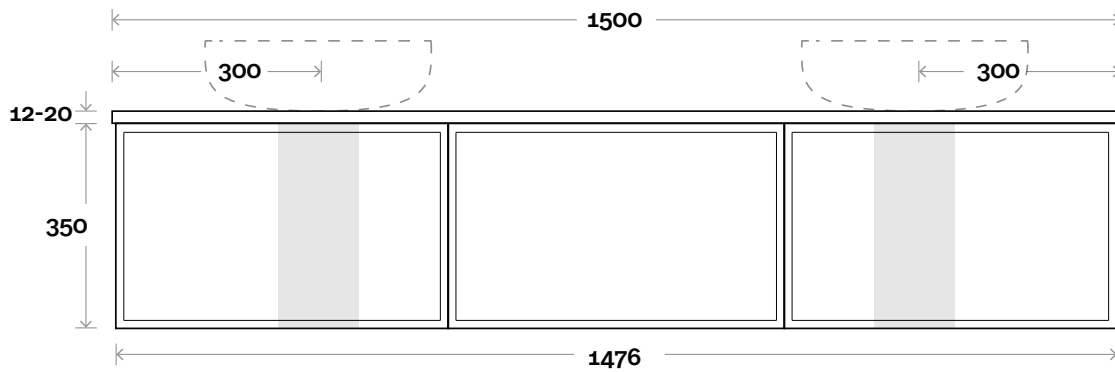

Note:
• Waste centre: 375mm std

Plumbing allowance

Profile

Configuration

Top Drawer Box

MARQUIS Chifley

Chifley 11 1800mm centre basin

Top Thickness
Caesarstone: 20mm
Dekton: 12mm
Symphony: 20mm