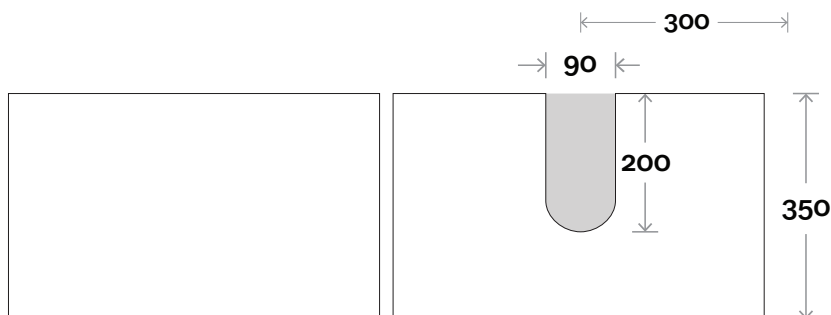

Plumbing allowance

Profile

Configuration

Top Drawer Box

MARQUIS Chifley

Chifley 7 1200mm double basin

Top Thickness
Caesarstone: 20mm
Dekton: 12mm
Symphony: 20mm

Note:
• Waste centre: 300mm std