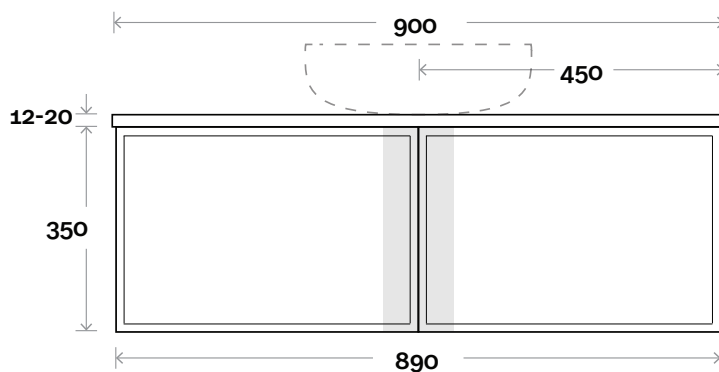

Top Drawer Box

MARQUIS Chifley

Chifley 2 750mm centre basin

Top Thickness
Caesarstone: 20mm
Dekton: 12mm
Symphony: 20mm

Note:
• Waste centre: 375mm std

Plumbing allowance

Profile

Configuration

Top Drawer Box

MARQUIS

Chifley

Chifley 3 900mm centre basin

Top Thickness
Caesarstone: 20mm
Dekton: 12mm
Symphony: 20mm

Note:
• Waste centre: 450mm std

Plumbing allowance

Profile

Configuration

Plumbing Allowance

MARQUIS Chifley

Chifley 4 900mm off centre basin

Top Thickness
Caesarstone: 20mm
Dekton: 12mm
Symphony: 20mm

Note:
• Waste centre: 300mm std
• Left or Right hand Basin

Plumbing allowance