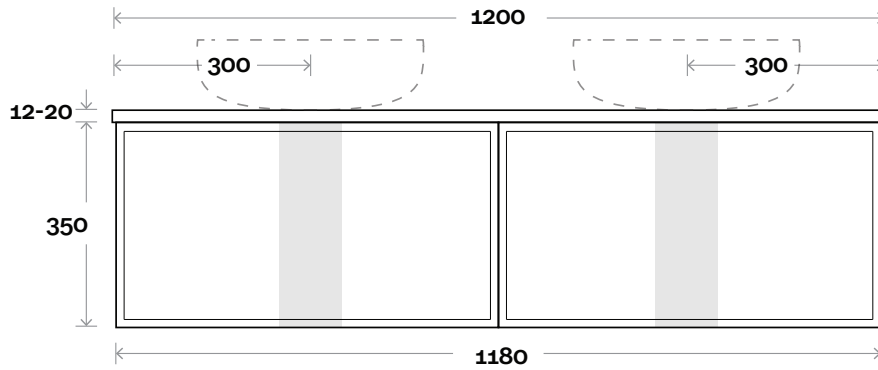

Configuration