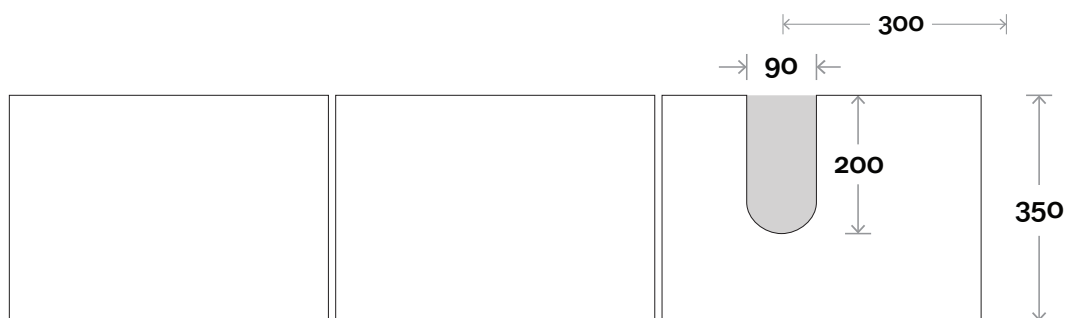

Note:
• Waste centre: 375mm std
• Left or Right hand Basin

Plumbing allowance

Profile

Configuration

Top Drawer Box

MARQUIS Chifley

Chifley 10 1500mm double basin

Top Thickness
Caesarstone: 20mm
Dekton: 12mm
Symphony: 20mm