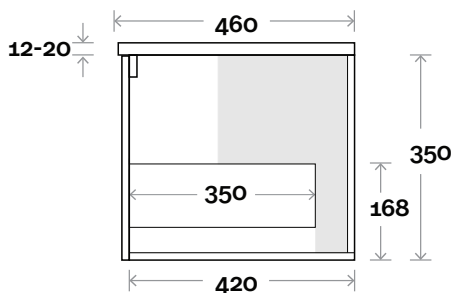

Configuration

Plumbing Allowance

MARQUIS Chifley

Chifley 4 900mm off centre basin

Top Thickness
Caesarstone: 20mm
Dekton: 12mm
Symphony: 20mm

Note:
• Waste centre: 300mm std
• Left or Right hand Basin

Plumbing allowance

Profile

Configuration

Top Drawer Box

MARQUIS Chifley

Chifley 5 1200mm centre basin

Top Thickness
Caesarstone: 20mm
Dekton: 12mm
Symphony: 20mm

Note:
• Waste centre: 600mm std

Plumbing allowance

Profile

Configuration

Plumbing Allowance

MARQUIS

Chifley

Chifley 6 1200mm off centre basin

Top Thickness
Caesarstone: 20mm
Dekton: 12mm
Symphony: 20mm

Note:
• Waste centre: 300mm std
• Left or Right hand Basin

Plumbing allowance

Profile

Configuration

Top Drawer Box

MARQUIS Chifley

Chifley 7 1200mm double basin

Top Thickness
Caesarstone: 20mm
Dekton: 12mm
Symphony: 20mm

Note:
• Waste centre: 300mm std