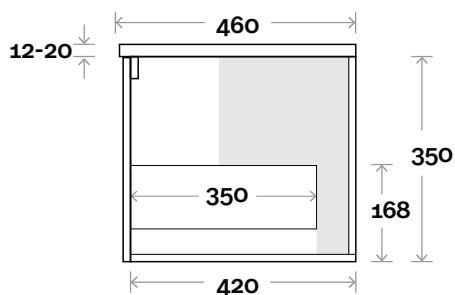

Top Drawer Box

MARQUIS Chifley

Chifley 2 750mm centre basin

Top Thickness
Caesarstone: 20mm
Dekton: 12mm
Symphony: 20mm

Note:
• Waste centre: 375mm std

Plumbing allowance

Profile

Configuration

Top Drawer Box

MARQUIS

Chifley

Chifley 3 900mm centre basin

Top Thickness
Caesarstone: 20mm
Dekton: 12mm
Symphony: 20mm

Note:
• Waste centre: 450mm std

Plumbing allowance

Profile

Configuration

Plumbing Allowance

MARQUIS Chifley

Chifley 4 900mm off centre basin

Top Thickness
Caesarstone: 20mm
Dekton: 12mm
Symphony: 20mm

Note:
• Waste centre: 300mm std
• Left or Right hand Basin

Plumbing allowance

Profile

Configuration

Top Drawer Box

MARQUIS Chifley

Chifley 5 1200mm centre basin

Top Thickness
Caesarstone: 20mm
Dekton: 12mm
Symphony: 20mm

Note:
• Waste centre: 600mm std

Plumbing allowance