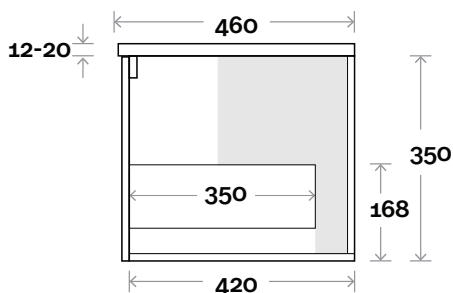

Profile

Configuration

Top Drawer Box

MARQUIS Chifley

Chifley 5 1200mm centre basin

Top Thickness
Caesarstone: 20mm
Dekton: 12mm
Symphony: 20mm

Note:
• Waste centre: 600mm std

Plumbing allowance

Profile

Configuration

Plumbing Allowance

MARQUIS

Chifley

Chifley 6 1200mm off centre basin

Top Thickness
Caesarstone: 20mm
Dekton: 12mm
Symphony: 20mm

Note:
• Waste centre: 300mm std
• Left or Right hand Basin

Plumbing allowance

Profile

Configuration

Top Drawer Box

MARQUIS Chifley

Chifley 7 1200mm double basin

Top Thickness
Caesarstone: 20mm
Dekton: 12mm
Symphony: 20mm

Note:
• Waste centre: 300mm std