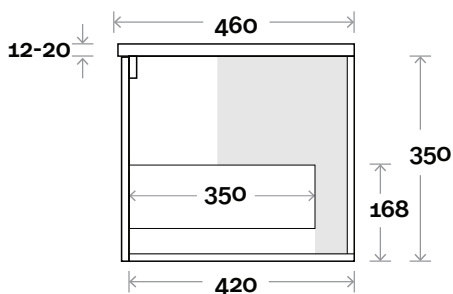

MARQUIS

Chifley

Chifley 1 600mm centre basin

Top Thickness
Caesarstone: 20mm
Dekton: 12mm
Symphony: 20mm

Note:
• Waste centre: 300mm std

Plumbing allowance

Profile

Configuration

Top Drawer Box

MARQUIS Chifley

Chifley 2 750mm centre basin

Top Thickness
Caesarstone: 20mm
Dekton: 12mm
Symphony: 20mm

Note:
• Waste centre: 375mm std

Plumbing allowance

Profile

Configuration

Top Drawer Box

MARQUIS

Chifley

Chifley 3 900mm centre basin

Top Thickness
Caesarstone: 20mm
Dekton: 12mm
Symphony: 20mm

Note:
• Waste centre: 450mm std

Plumbing allowance

Profile