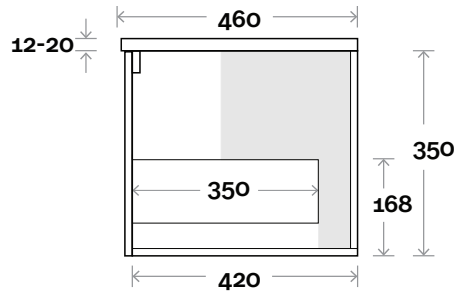

Note:
• Waste centre: 750mm std

Plumbing allowance

Profile

Configuration

Top Drawer Box

MARQUIS Chifley

Chifley 9 1500mm off centre basin

Top Thickness
Caesarstone: 20mm
Dekton: 12mm
Symphony: 20mm

Note:
• Waste centre: 375mm std
• Left or Right hand Basin

Plumbing allowance

Profile

Configuration

Top Drawer Box

MARQUIS Chifley

Chifley 10 1500mm double basin

Top Thickness
Caesarstone: 20mm
Dekton: 12mm
Symphony: 20mm

Note:
• Waste centre: 375mm std

Plumbing allowance

Profile

Configuration

Top Drawer Box

MARQUIS Chifley

Chifley 11 1800mm centre basin

Top Thickness
Caesarstone: 20mm
Dekton: 12mm
Symphony: 20mm