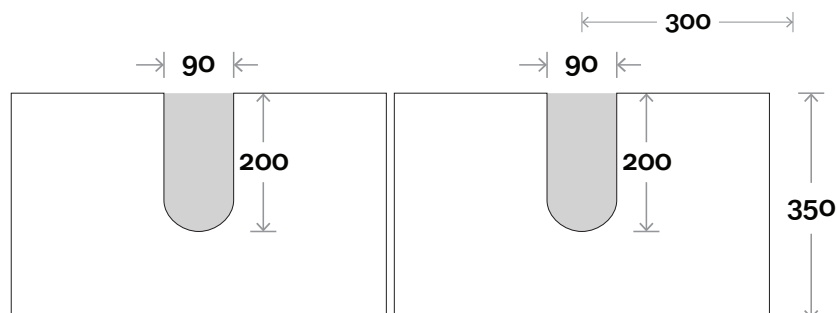

Plumbing allowance

Profile

Configuration

Top Drawer Box

MARQUIS Chifley

Chifley 7 1200mm double basin

Top Thickness
Caesarstone: 20mm
Dekton: 12mm
Symphony: 20mm

Note:
• Waste centre: 300mm std

Plumbing allowance

Profile

Configuration

Top Drawer Box

MARQUIS

Chifley

Chifley 8 1500mm centre basin

Top Thickness
Caesarstone: 20mm
Dekton: 12mm
Symphony: 20mm

Note:
• Waste centre: 750mm std

Plumbing allowance

Profile

Configuration

Top Drawer Box

MARQUIS Chifley

Chifley 9 1500mm off centre basin

Top Thickness
Caesarstone: 20mm
Dekton: 12mm
Symphony: 20mm