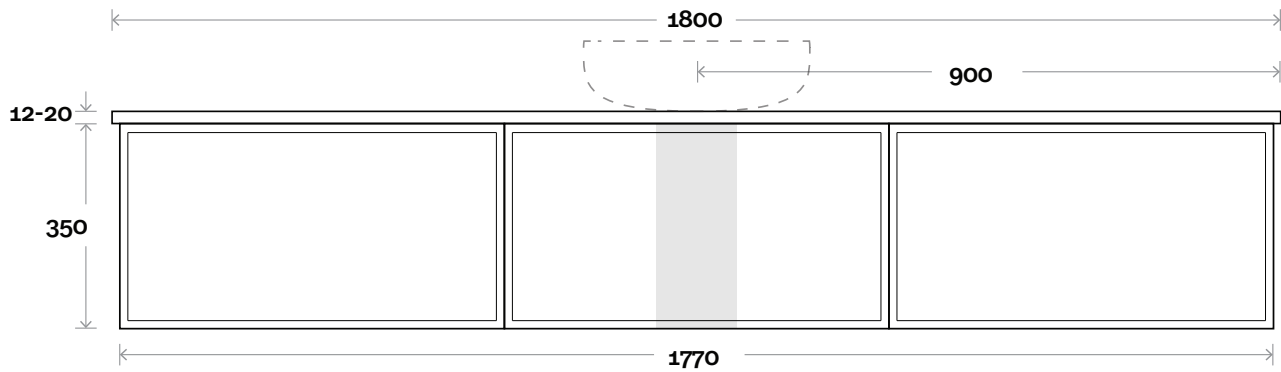

Note:
• Waste centre: 900mm std

Plumbing allowance

Profile

Configuration

Top Drawer Box

MARQUIS Chifley

Chifley 12 1800mm off centre basin

Top Thickness
Caesarstone: 20mm
Dekton: 12mm
Symphony: 20mm