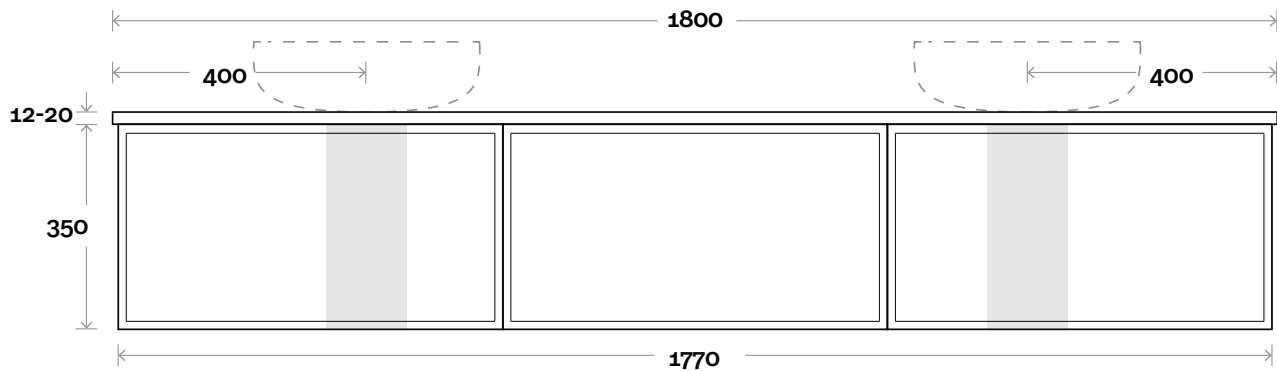

Top Thickness
Caesarstone: 20mm
Dekton: 12mm
Symphony: 20mm

Note:
• Waste centre: 450mm std

Plumbing allowance

Profile

Configuration

Top Drawer Box