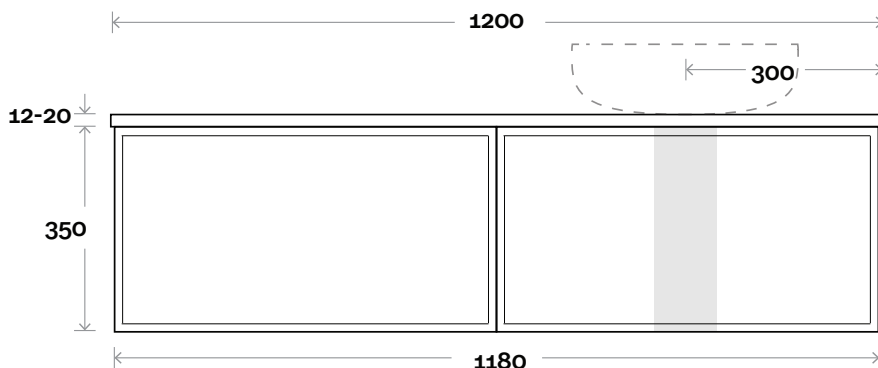

Profile

Configuration

Plumbing Allowance

MARQUIS

Chifley

Chifley 6 1200mm off centre basin

Top Thickness
Caesarstone: 20mm
Dekton: 12mm
Symphony: 20mm

Note:
• Waste centre: 300mm std
• Left or Right hand Basin

Plumbing allowance

Profile

Configuration

Top Drawer Box

MARQUIS Chifley

Chifley 7 1200mm double basin

Top Thickness
Caesarstone: 20mm
Dekton: 12mm
Symphony: 20mm

Note:
• Waste centre: 300mm std