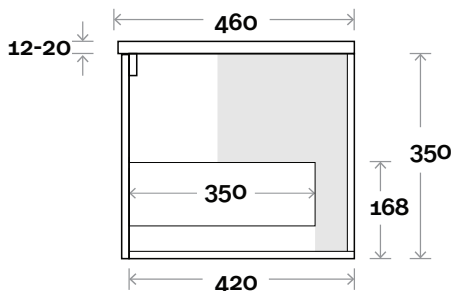

Top Drawer Box

MARQUIS Chifley

Chifley 2 750mm centre basin

Top Thickness
Caesarstone: 20mm
Dekton: 12mm
Symphony: 20mm

Note:
• Waste centre: 375mm std

Plumbing allowance

Profile

Configuration

Top Drawer Box

MARQUIS

Chifley

Chifley 3 900mm centre basin

Top Thickness
Caesarstone: 20mm
Dekton: 12mm
Symphony: 20mm

Note:
• Waste centre: 450mm std

Plumbing allowance

Profile

Configuration

Plumbing Allowance

MARQUIS Chifley

Chifley 4 900mm off centre basin

Top Thickness
Caesarstone: 20mm
Dekton: 12mm
Symphony: 20mm

Note:
• Waste centre: 300mm std
• Left or Right hand Basin

Plumbing allowance