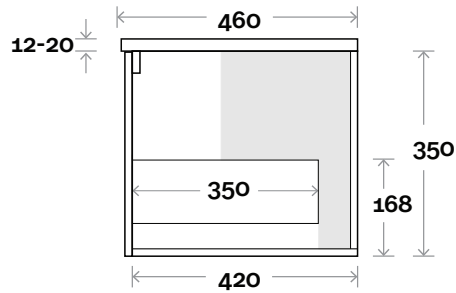

Note:
• Waste centre: 900mm std

Plumbing allowance

Profile

Configuration

Top Drawer Box

MARQUIS Chifley

Chifley 12 1800mm off centre basin

Top Thickness
Caesarstone: 20mm
Dekton: 12mm
Symphony: 20mm

Note:
• Waste centre: 450mm std
• Left or Right hand Basin

Plumbing allowance

Profile

Configuration

Top Drawer Box

MARQUIS

Chifley

Chifley 13 1800mm double basin

Top Thickness
Caesarstone: 20mm
Dekton: 12mm
Symphony: 20mm

Note:
• Waste centre: 450mm std

Plumbing allowance

Profile

Configuration

Top Drawer Box