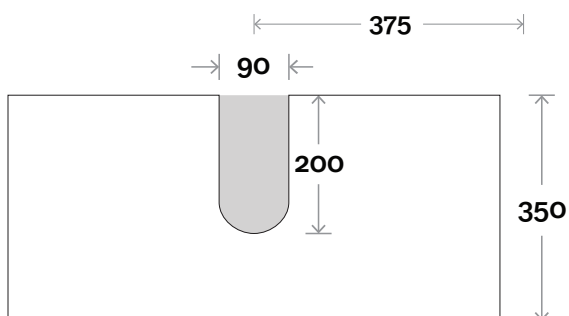

MARQUIS

Chifley

Chifley 1 600mm centre basin

Top Thickness
Caesarstone: 20mm
Dekton: 12mm
Symphony: 20mm

Note:
• Waste centre: 300mm std

Plumbing allowance

Profile

Configuration

Top Drawer Box

MARQUIS Chifley

Chifley 2 750mm centre basin

Top Thickness
Caesarstone: 20mm
Dekton: 12mm
Symphony: 20mm

Note:
• Waste centre: 375mm std

Plumbing allowance

Profile

Configuration

Top Drawer Box

MARQUIS

Chifley

Chifley 3 900mm centre basin

Top Thickness
Caesarstone: 20mm
Dekton: 12mm
Symphony: 20mm

Note:
• Waste centre: 450mm std

Plumbing allowance

Profile

Configuration

Plumbing Allowance

MARQUIS Chifley

Chifley 4 900mm off centre basin

Top Thickness
Caesarstone: 20mm
Dekton: 12mm
Symphony: 20mm

Note:
• Waste centre: 300mm std
• Left or Right hand Basin

Plumbing allowance