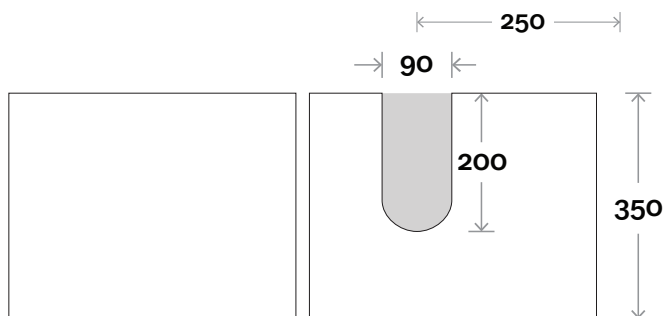

Top Drawer Box