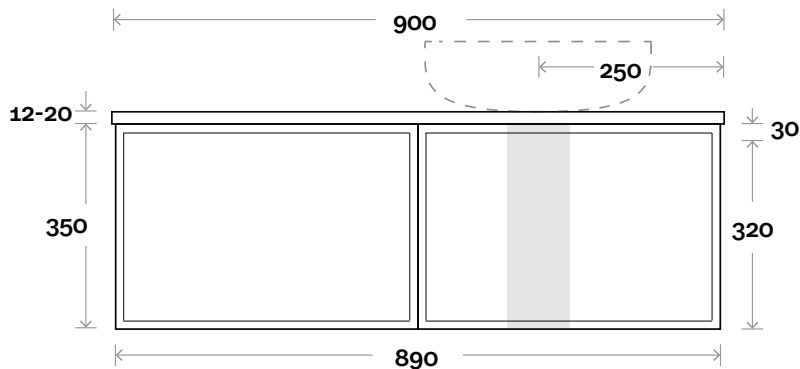

Configuration

Plumbing Allowance

MARQUIS Chifley

Chifley 4 900mm off centre basin

Top Thickness
Caesarstone: 20mm
Dekton: 12mm
Symphony: 20mm

Note:
• Waste centre: 300mm std
• Left or Right hand Basin

Plumbing allowance

Profile

Configuration

Top Drawer Box

MARQUIS Chifley

Chifley 5 1200mm centre basin

Top Thickness
Caesarstone: 20mm
Dekton: 12mm
Symphony: 20mm

Note:
• Waste centre: 600mm std

Plumbing allowance