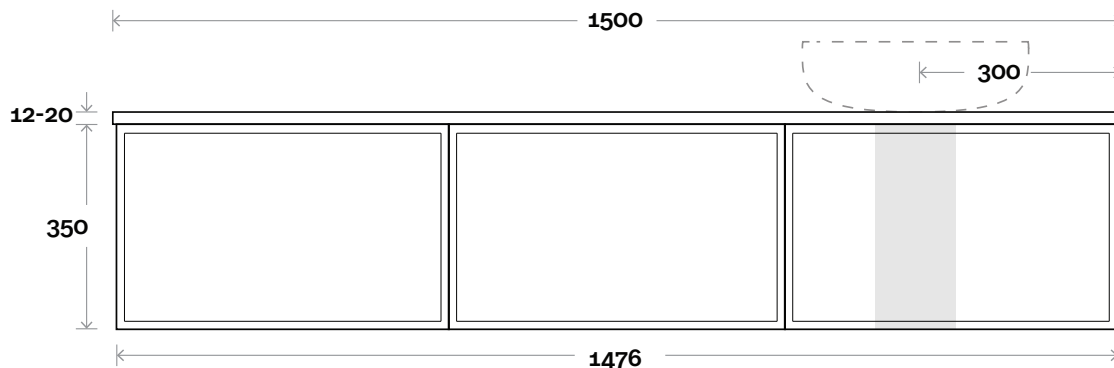

Note:
• Waste centre: 375mm std
• Left or Right hand Basin

Plumbing allowance

Profile

Configuration

Top Drawer Box

MARQUIS Chifley

Chifley 10 1500mm double basin

Top Thickness
Caesarstone: 20mm
Dekton: 12mm
Symphony: 20mm