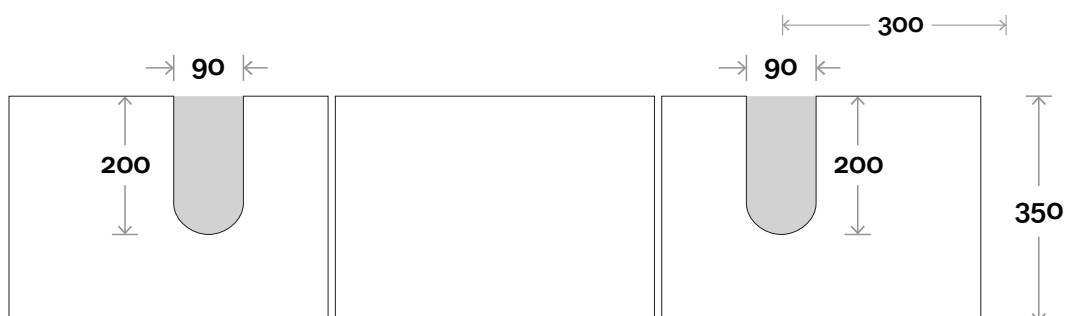

Note:
• Waste centre: 375mm std

Plumbing allowance

Profile

Configuration

Top Drawer Box

MARQUIS Chifley

Chifley 11 1800mm centre basin

Top Thickness
Caesarstone: 20mm
Dekton: 12mm
Symphony: 20mm

Note:
• Waste centre: 900mm std

Plumbing allowance

Profile

Configuration

Top Drawer Box

MARQUIS Chifley

Chifley 12 1800mm off centre basin

Top Thickness
Caesarstone: 20mm
Dekton: 12mm
Symphony: 20mm