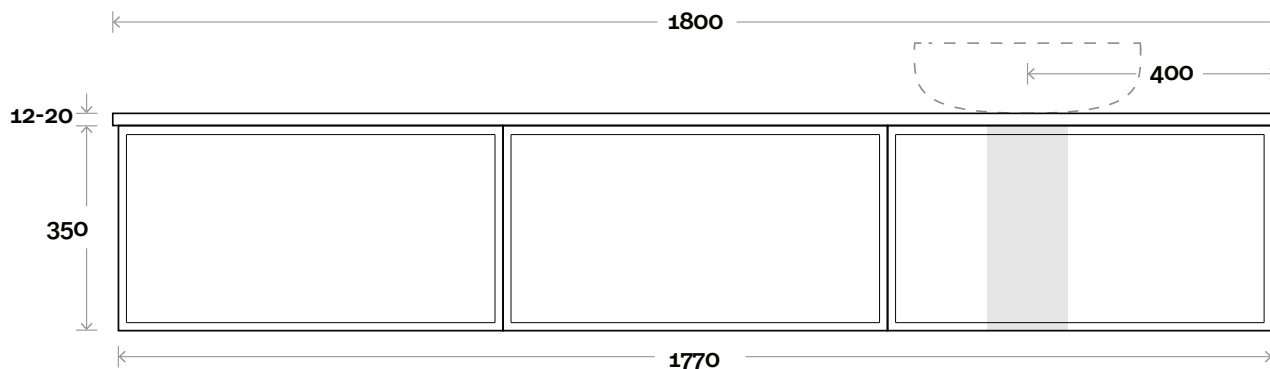

Note:
• Waste centre: 450mm std
• Left or Right hand Basin

Plumbing allowance

Profile

Configuration

Top Drawer Box

MARQUIS

Chifley

Chifley 13 1800mm double basin

Top Thickness
Caesarstone: 20mm
Dekton: 12mm
Symphony: 20mm

Note:
• Waste centre: 450mm std

Plumbing allowance

Profile

Configuration

Top Drawer Box