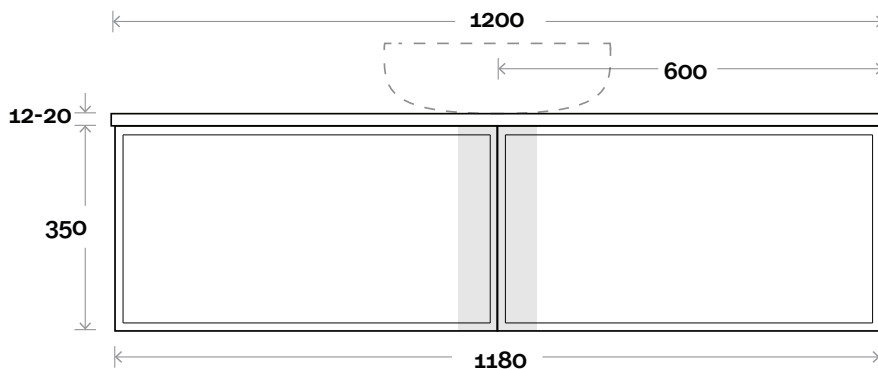

Configuration