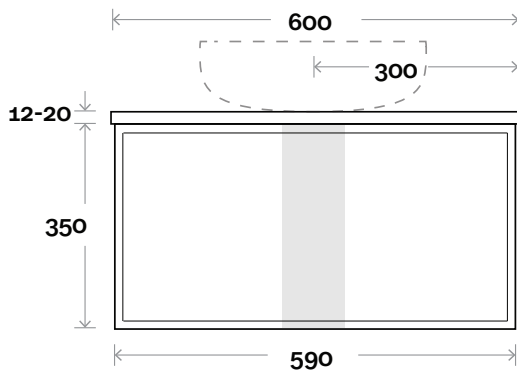

MARQUIS

Chifley

Chifley 1 600mm centre basin

Top Thickness
Caesarstone: 20mm
Dekton: 12mm
Symphony: 20mm

Note:
• Waste centre: 300mm std

Plumbing allowance

Profile

Configuration

Top Drawer Box

MARQUIS Chifley

Chifley 2 750mm centre basin

Top Thickness
Caesarstone: 20mm
Dekton: 12mm
Symphony: 20mm

Note:
• Waste centre: 375mm std

Plumbing allowance

Profile

Configuration

Top Drawer Box

MARQUIS

Chifley

Chifley 3 900mm centre basin

Top Thickness
Caesarstone: 20mm
Dekton: 12mm
Symphony: 20mm

Note:
• Waste centre: 450mm std

Plumbing allowance

Profile