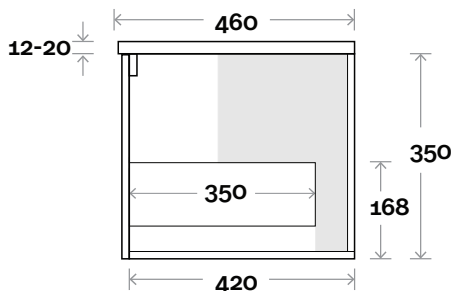

Top Drawer Box

MARQUIS

Chifley

Chifley 3 900mm centre basin

Top Thickness
Caesarstone: 20mm
Dekton: 12mm
Symphony: 20mm

Note:
• Waste centre: 450mm std

Plumbing allowance

Profile

Configuration

Plumbing Allowance

MARQUIS Chifley

Chifley 4 900mm off centre basin

Top Thickness
Caesarstone: 20mm
Dekton: 12mm
Symphony: 20mm

Note:
• Waste centre: 300mm std
• Left or Right hand Basin

Plumbing allowance

Profile

Configuration

Top Drawer Box

MARQUIS Chifley

Chifley 5 1200mm centre basin

Top Thickness
Caesarstone: 20mm
Dekton: 12mm
Symphony: 20mm

Note:
• Waste centre: 600mm std

Plumbing allowance