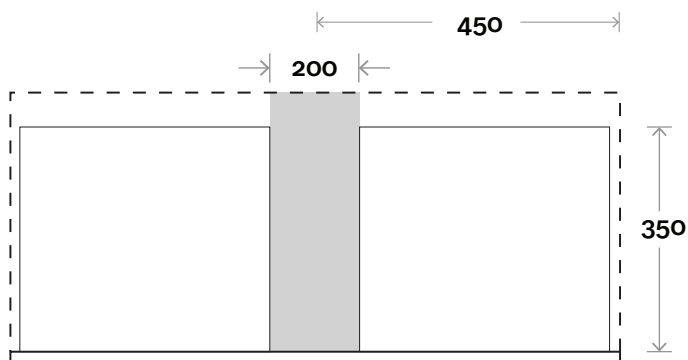

Top Drawer Box

MARQUIS Chifley

Chifley 2 750mm centre basin

Top Thickness
Caesarstone: 20mm
Dekton: 12mm
Symphony: 20mm

Note:
• Waste centre: 375mm std

Plumbing allowance

Profile

Configuration

Top Drawer Box

MARQUIS

Chifley

Chifley 3 900mm centre basin

Top Thickness
Caesarstone: 20mm
Dekton: 12mm
Symphony: 20mm

Note:
• Waste centre: 450mm std

Plumbing allowance

Profile

Configuration

Plumbing Allowance

MARQUIS Chifley

Chifley 4 900mm off centre basin

Top Thickness
Caesarstone: 20mm
Dekton: 12mm
Symphony: 20mm

Note:
• Waste centre: 300mm std
• Left or Right hand Basin

Plumbing allowance

Profile

Configuration

Top Drawer Box

MARQUIS Chifley

Chifley 5 1200mm centre basin

Top Thickness
Caesarstone: 20mm
Dekton: 12mm
Symphony: 20mm

Note:
• Waste centre: 600mm std

Plumbing allowance