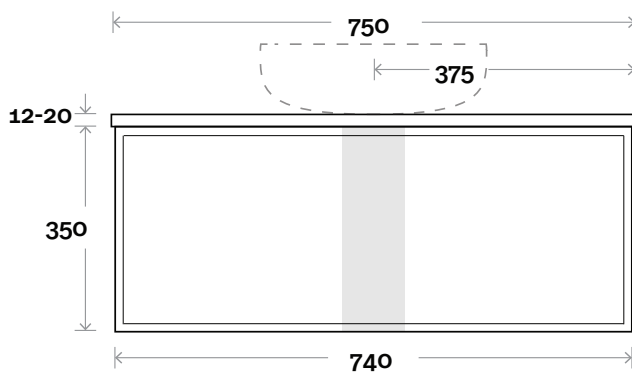

MARQUIS

Chifley

Chifley 1 600mm centre basin

Top Thickness
Caesarstone: 20mm
Dekton: 12mm
Symphony: 20mm

Note:
• Waste centre: 300mm std

Plumbing allowance

Profile

Configuration

Top Drawer Box

MARQUIS Chifley

Chifley 2 750mm centre basin

Top Thickness
Caesarstone: 20mm
Dekton: 12mm
Symphony: 20mm

Note:
• Waste centre: 375mm std

Plumbing allowance

Profile

Configuration

Top Drawer Box

MARQUIS

Chifley

Chifley 3 900mm centre basin

Top Thickness
Caesarstone: 20mm
Dekton: 12mm
Symphony: 20mm

Note:
• Waste centre: 450mm std

Plumbing allowance

Profile

Configuration

Plumbing Allowance

MARQUIS Chifley

Chifley 4 900mm off centre basin

Top Thickness
Caesarstone: 20mm
Dekton: 12mm
Symphony: 20mm

Note:
• Waste centre: 300mm std
• Left or Right hand Basin

Plumbing allowance