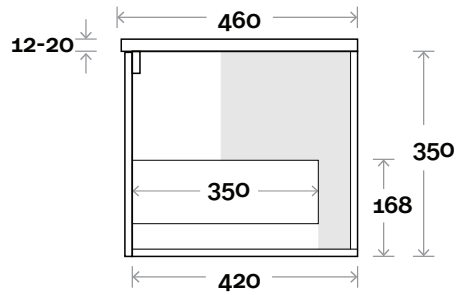

Note:
• Waste centre: 375mm std
• Left or Right hand Basin

Plumbing allowance

Profile

Configuration

Top Drawer Box

MARQUIS Chifley

Chifley 10 1500mm double basin

Top Thickness
Caesarstone: 20mm
Dekton: 12mm
Symphony: 20mm

Note:
• Waste centre: 375mm std

Plumbing allowance

Profile

Configuration

Top Drawer Box

MARQUIS Chifley

Chifley 11 1800mm centre basin

Top Thickness
Caesarstone: 20mm
Dekton: 12mm
Symphony: 20mm

Note:
• Waste centre: 900mm std

Plumbing allowance

Profile

Configuration

Top Drawer Box

MARQUIS Chifley

Chifley 12 1800mm off centre basin

Top Thickness
Caesarstone: 20mm
Dekton: 12mm
Symphony: 20mm

Note:
• Waste centre: 450mm std
• Left or Right hand Basin

Plumbing allowance

Profile

Configuration

Top Drawer Box

MARQUIS

Chifley

Chifley 13 1800mm double basin