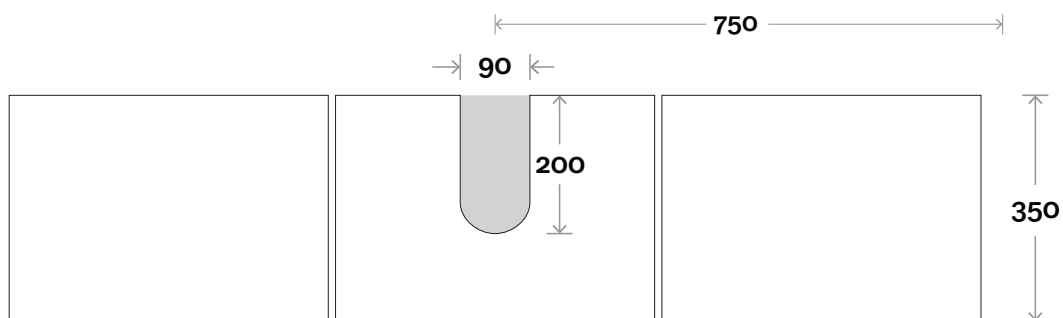

Note:
• Waste centre: 750mm std

Plumbing allowance

Profile

Configuration

Top Drawer Box

MARQUIS Chifley

Chifley 9 1500mm off centre basin

Top Thickness
Caesarstone: 20mm
Dekton: 12mm
Symphony: 20mm