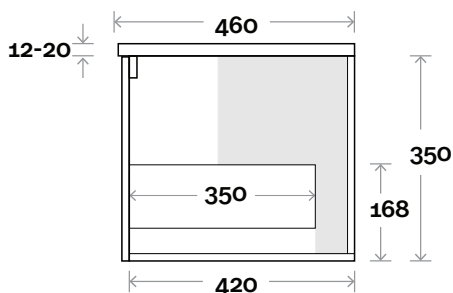

Plumbing allowance

Profile

Configuration

Top Drawer Box

MARQUIS

Chifley

Chifley 8 1500mm centre basin

Top Thickness
Caesarstone: 20mm
Dekton: 12mm
Symphony: 20mm

Note:
• Waste centre: 750mm std

Plumbing allowance

Profile

Configuration

Top Drawer Box

MARQUIS Chifley

Chifley 9 1500mm off centre basin

Top Thickness
Caesarstone: 20mm
Dekton: 12mm
Symphony: 20mm

Note:
• Waste centre: 375mm std
• Left or Right hand Basin

Plumbing allowance

Profile

Configuration

Top Drawer Box

MARQUIS Chifley

Chifley 10 1500mm double basin

Top Thickness
Caesarstone: 20mm
Dekton: 12mm
Symphony: 20mm

Note:
• Waste centre: 375mm std

Plumbing allowance

Profile

Configuration

Top Drawer Box

MARQUIS Chifley

Chifley 11 1800mm centre basin

Top Thickness
Caesarstone: 20mm
Dekton: 12mm
Symphony: 20mm