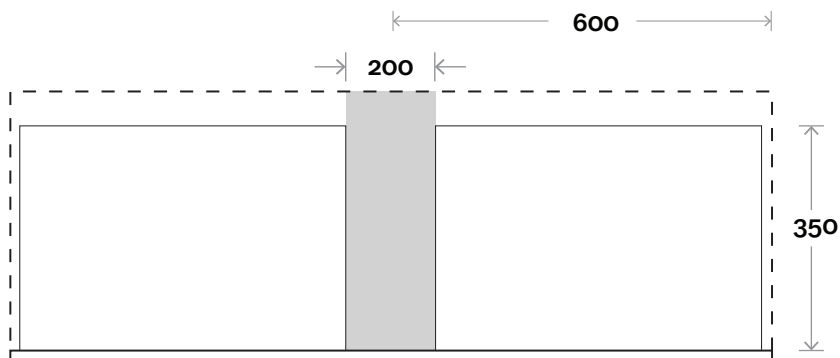

Configuration

Plumbing Allowance

MARQUIS Chifley

Chifley 4 900mm off centre basin

Top Thickness
Caesarstone: 20mm
Dekton: 12mm
Symphony: 20mm

Note:
• Waste centre: 300mm std
• Left or Right hand Basin

Plumbing allowance

Profile

Configuration

Top Drawer Box

MARQUIS Chifley

Chifley 5 1200mm centre basin

Top Thickness
Caesarstone: 20mm
Dekton: 12mm
Symphony: 20mm

Note:
• Waste centre: 600mm std

Plumbing allowance

Profile

Configuration

Plumbing Allowance

MARQUIS

Chifley

Chifley 6 1200mm off centre basin

Top Thickness
Caesarstone: 20mm
Dekton: 12mm
Symphony: 20mm

Note:
• Waste centre: 300mm std
• Left or Right hand Basin