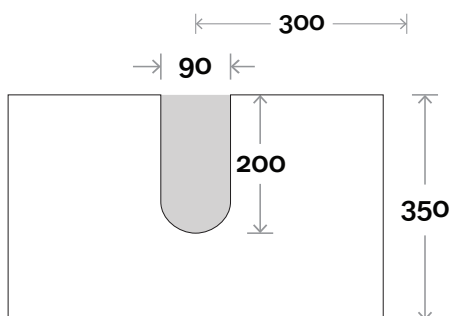

MARQUIS

Chifley

Chifley 1 600mm centre basin

Top Thickness
Caesarstone: 20mm
Dekton: 12mm
Symphony: 20mm

Note:
• Waste centre: 300mm std

Plumbing allowance

Profile

Configuration

Top Drawer Box

MARQUIS Chifley

Chifley 2 750mm centre basin

Top Thickness
Caesarstone: 20mm
Dekton: 12mm
Symphony: 20mm

Note:
• Waste centre: 375mm std

Plumbing allowance

Profile

Configuration

Top Drawer Box

MARQUIS

Chifley

Chifley 3 900mm centre basin

Top Thickness
Caesarstone: 20mm
Dekton: 12mm
Symphony: 20mm

Note:
• Waste centre: 450mm std

Plumbing allowance

Profile