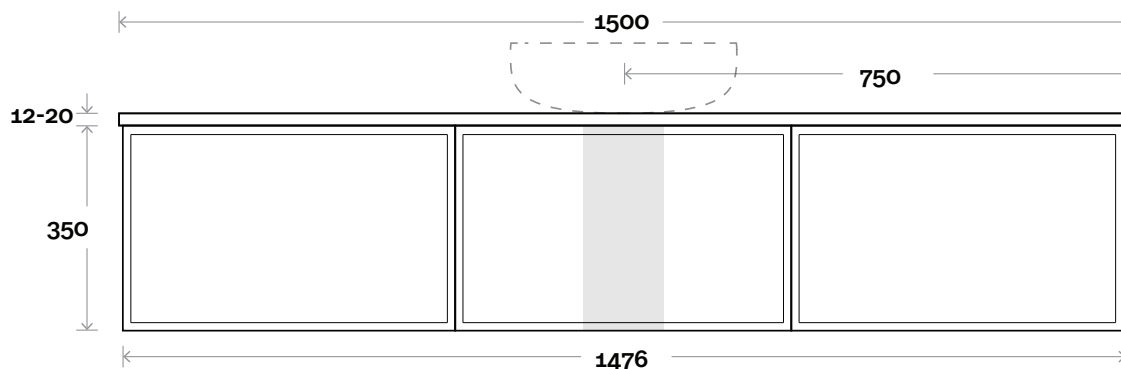

Note:
• Waste centre: 750mm std

Plumbing allowance

Profile

Configuration

Top Drawer Box

MARQUIS Chifley

Chifley 9 1500mm off centre basin

Top Thickness
Caesarstone: 20mm
Dekton: 12mm
Symphony: 20mm