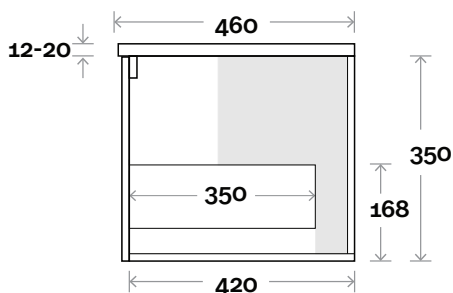

Plumbing allowance

Profile

Configuration

Top Drawer Box

MARQUIS Chifley

Chifley 7 1200mm double basin

Top Thickness
Caesarstone: 20mm
Dekton: 12mm
Symphony: 20mm

Note:
• Waste centre: 300mm std

Plumbing allowance

Profile

Configuration

Top Drawer Box

MARQUIS

Chifley

Chifley 8 1500mm centre basin

Top Thickness
Caesarstone: 20mm
Dekton: 12mm
Symphony: 20mm

Note:
• Waste centre: 750mm std

Plumbing allowance

Profile

Configuration

Top Drawer Box

MARQUIS Chifley

Chifley 9 1500mm off centre basin

Top Thickness
Caesarstone: 20mm
Dekton: 12mm
Symphony: 20mm

Note:
• Waste centre: 375mm std
• Left or Right hand Basin

Plumbing allowance

Profile

Configuration

Top Drawer Box

MARQUIS Chifley

Chifley 10 1500mm double basin

Top Thickness
Caesarstone: 20mm
Dekton: 12mm
Symphony: 20mm