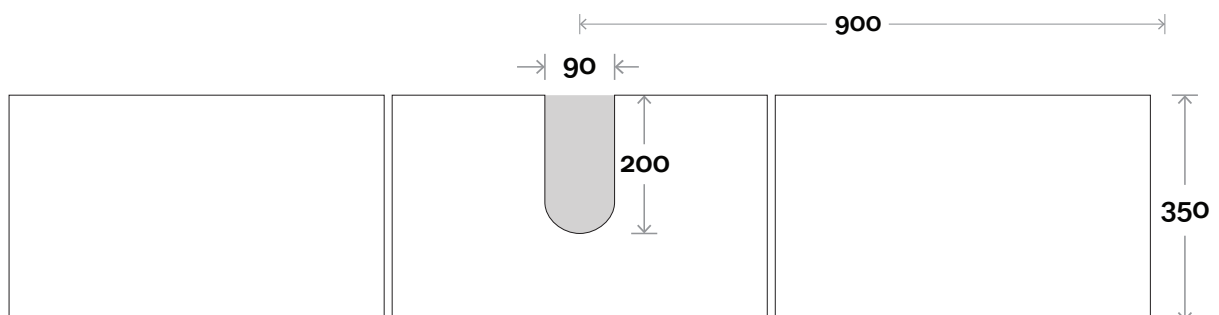

Note:
• Waste centre: 900mm std

Plumbing allowance

Profile

Configuration

Top Drawer Box

MARQUIS Chifley

Chifley 12 1800mm off centre basin

Top Thickness
Caesarstone: 20mm
Dekton: 12mm
Symphony: 20mm