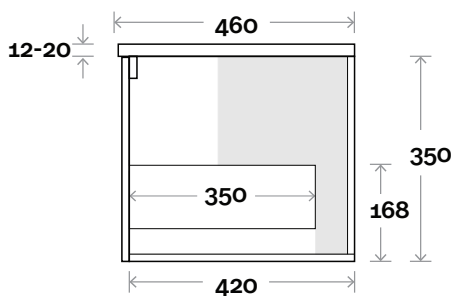

Note:
• Waste centre: 375mm std

Plumbing allowance

Profile

Configuration

Top Drawer Box

MARQUIS Chifley

Chifley 11 1800mm centre basin

Top Thickness
Caesarstone: 20mm
Dekton: 12mm
Symphony: 20mm

Note:
• Waste centre: 900mm std

Plumbing allowance

Profile

Configuration

Top Drawer Box

MARQUIS Chifley

Chifley 12 1800mm off centre basin

Top Thickness
Caesarstone: 20mm
Dekton: 12mm
Symphony: 20mm

Note:
• Waste centre: 450mm std
• Left or Right hand Basin

Plumbing allowance

Profile

Configuration

Top Drawer Box

MARQUIS

Chifley

Chifley 13 1800mm double basin

Top Thickness
Caesarstone: 20mm
Dekton: 12mm
Symphony: 20mm

Note:
• Waste centre: 450mm std

Plumbing allowance

Profile

Configuration

Top Drawer Box