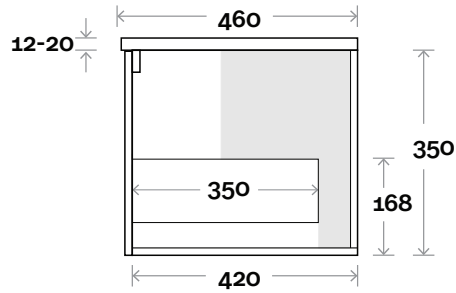

Profile

Configuration

Plumbing Allowance

MARQUIS

Chifley

Chifley 6 1200mm off centre basin

Top Thickness
Caesarstone: 20mm
Dekton: 12mm
Symphony: 20mm

Note:
• Waste centre: 300mm std
• Left or Right hand Basin

Plumbing allowance

Profile

Configuration

Top Drawer Box

MARQUIS Chifley

Chifley 7 1200mm double basin

Top Thickness
Caesarstone: 20mm
Dekton: 12mm
Symphony: 20mm

Note:
• Waste centre: 300mm std

Plumbing allowance

Profile

Configuration

Top Drawer Box

MARQUIS

Chifley

Chifley 8 1500mm centre basin

Top Thickness
Caesarstone: 20mm
Dekton: 12mm
Symphony: 20mm