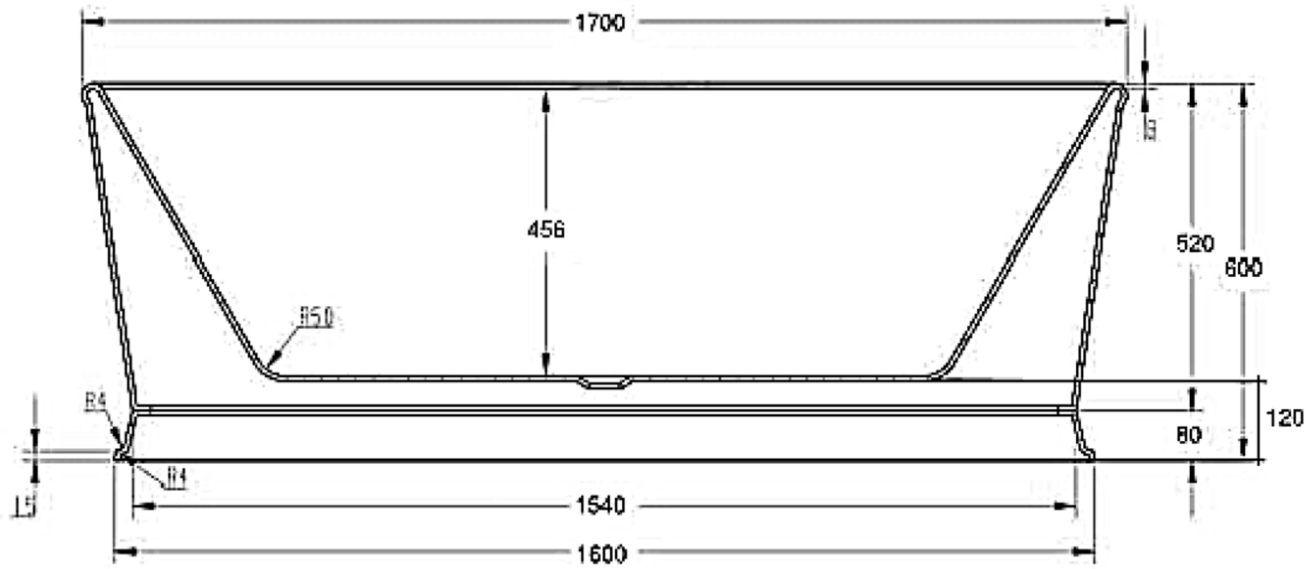

## DESCRIPTION

- Modern & Hampton design
- Back To Wall Bath
- Inbuilt steel support frame
- Adjustable steel legs, No overflow
- No-porous, blemish resistant and easy maintenance
- Chrome waste included with bath

Prices include GST. All measurements are in millimeters and subject to change without notice. For products, please allow +/- 10mm tolerance for manufacturing variance.