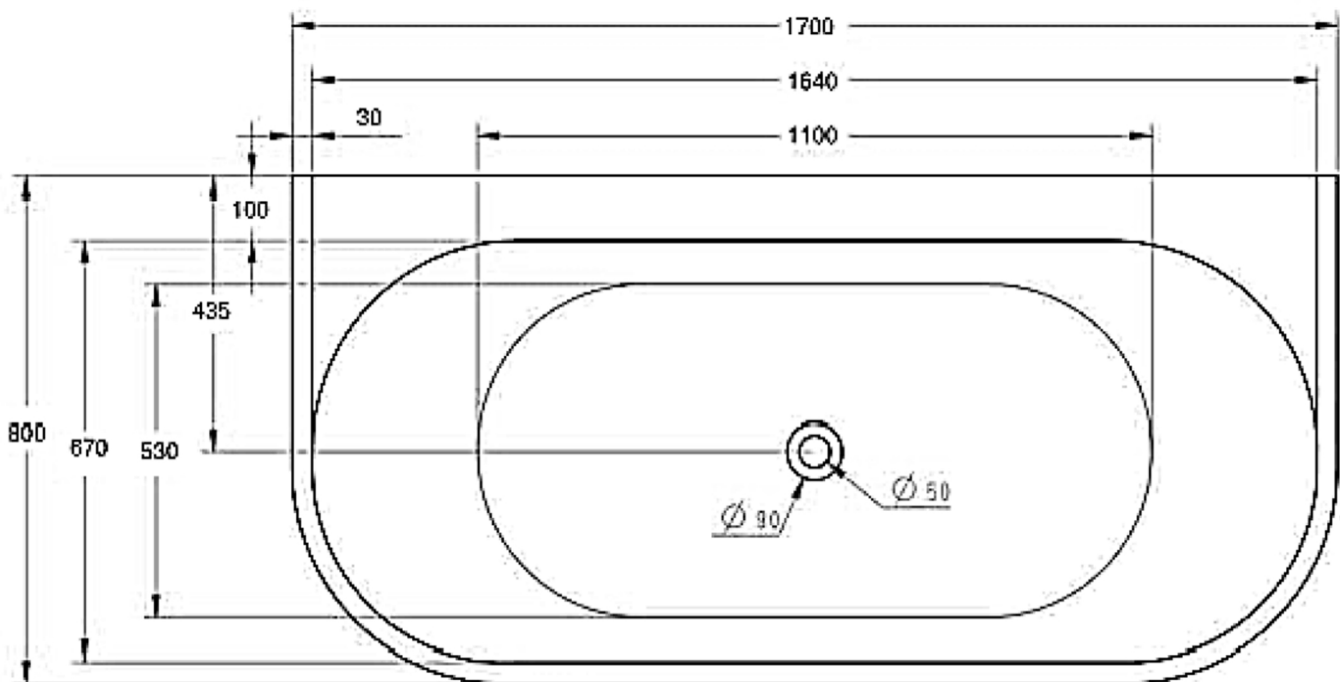

## DESCRIPTION

- Modern & Hampton design
- Back To Wall Bath
- Inbuilt steel support frame
- Adjustable steel legs, No overflow
- No-porous, blemish resistant and easy maintenance
- Chrome waste included with bath

Prices include GST. All measurements are in millimeters and subject to change without notice. For products, please allow +/- 10mm tolerance for manufacturing variance.