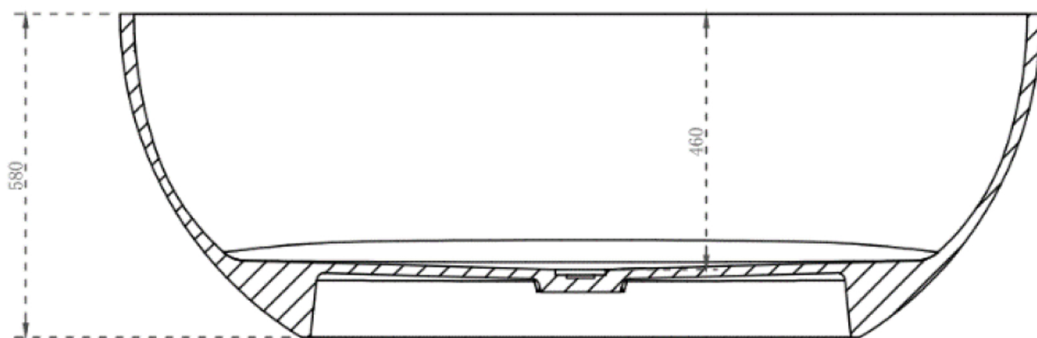

BATH SIZE	WATER CAPACITY	NET WEIGHT
1500X750X580MM	190L	81KG
1650X780X580MM	205L	86KG

## DESCRIPTION

- Translucency Freestanding Bath
- Luxurious design with Elegant Egg Shape
- Massive visual impacts to make a unique bathroom statement
- Come with No Overflow, Centre Waste Hole
- Resin Stone Construction
- Easy Clean and maintenance
- Offer in 10 vibrant colors

## TRANSLUCENCY 1650MM

Prices include GST. All measurements are in millimeters and subject to change without notice. For products, please allow +/- 10mm tolerance for manufacturing variance.