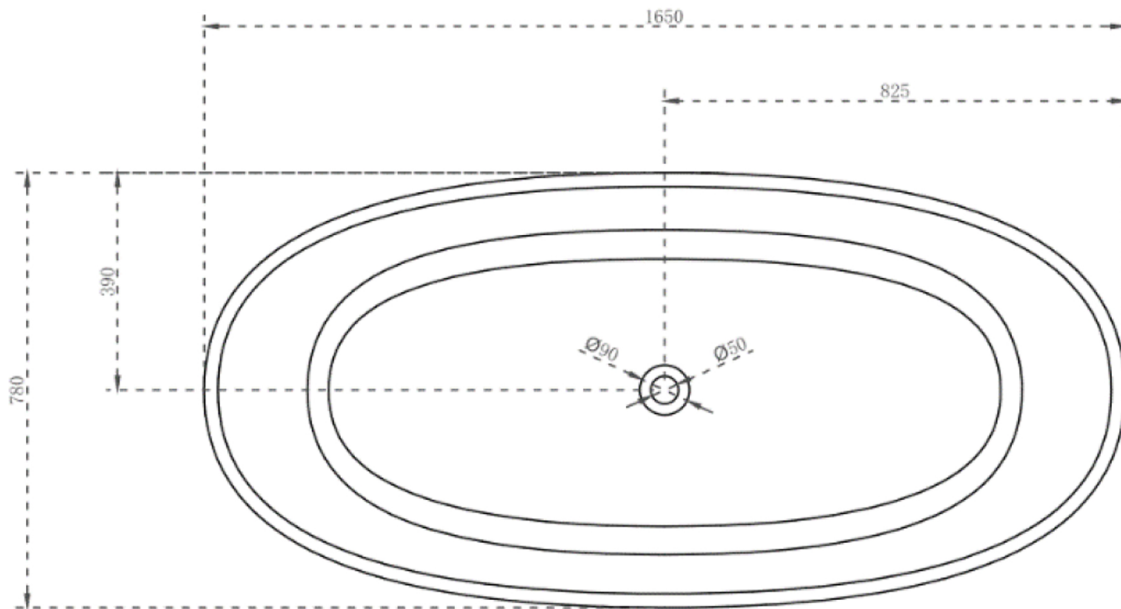

BATH SIZE	WATER CAPACITY	NET WEIGHT
1500X750X580MM	190L	81KG
1650X780X580MM	205L	86KG

## DESCRIPTION

- Translucency Freestanding Bath
- Luxurious design with Elegant Egg Shape
- Massive visual impacts to make a unique bathroom statement
- Come with No Overflow, Centre Waste Hole
- Resin Stone Construction
- Easy Clean and maintenance
- Offer in 10 vibrant colors

## TRANSLUCENCY 1650MM

Prices include GST. All measurements are in millimeters and subject to change without notice. For products, please allow +/- 10mm tolerance for manufacturing variance.