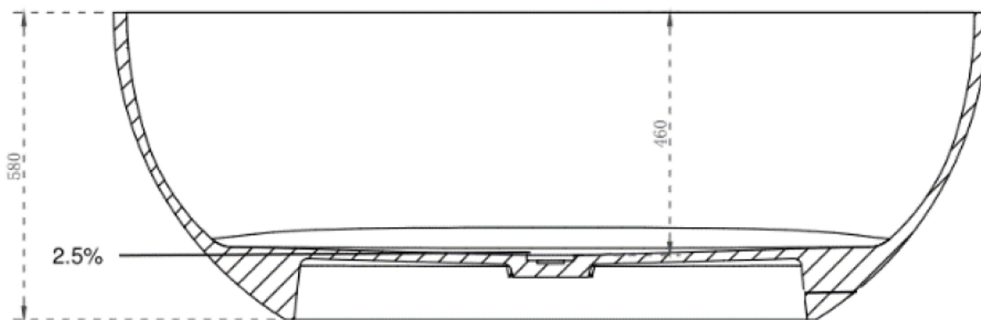

BATH SIZE	WATER CAPACITY	NET WEIGHT
1500X750X580MM	190L	81KG
1650X780X580MM	205L	86KG

DESCRIPTION

- Translucency Freestanding Bath
- Luxurious design with Elegant Egg Shape
- Massive visual impacts to make a unique bathroom statement
- Come with No Overflow, Centre Waste Hole
- Resin Stone Construction
- Easy Clean and maintenance
- Offer in 10 vibrant colors

TRANSLUCENCY 1500MM

Prices include GST. All measurements are in millimeters and subject to change without notice. For products, please allow +/- 10mm tolerance for manufacturing variance.