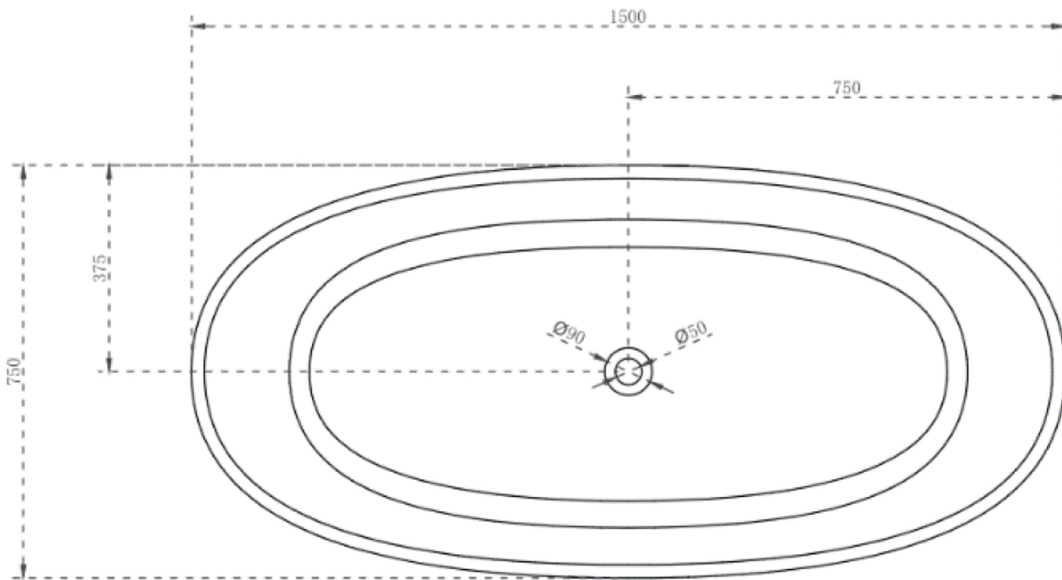

BATH SIZE	WATER CAPACITY	NET WEIGHT
1500X750X580MM	190L	81KG
1650X780X580MM	205L	86KG

DESCRIPTION

- Translucency Freestanding Bath
- Luxurious design with Elegant Egg Shape
- Massive visual impacts to make a unique bathroom statement
- Come with No Overflow, Centre Waste Hole
- Resin Stone Construction
- Easy Clean and maintenance
- Offer in 10 vibrant colors

TRANSLUCENCY 1500MM

Prices include GST. All measurements are in millimeters and subject to change without notice. For products, please allow +/- 10mm tolerance for manufacturing variance.