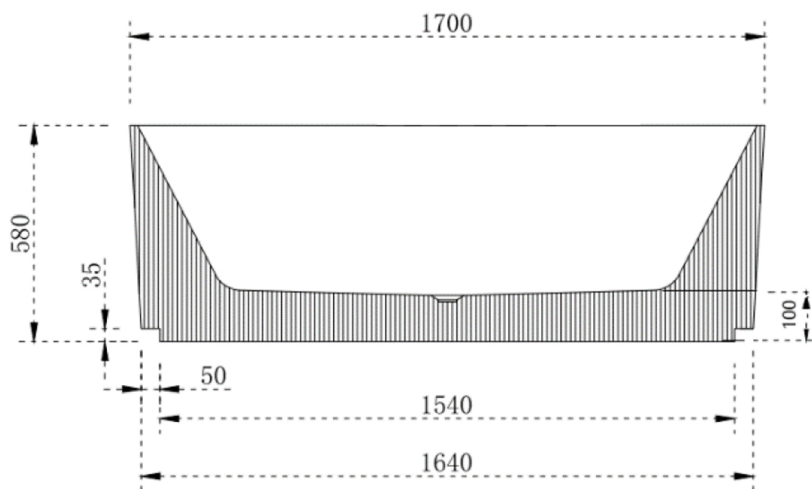

DESCRIPTION

- Modern & Nordic design
- Freestanding Back To Wall Bath with V-Groove Line Surround
- Matte white, UV stabilized acrylic
- Inbuilt steel support frame
- Adjustable steel legs, No overflow
- No-porous, blemish resistant and easy maintenance
- Chrome waste included with bath

V-GROOVE BACK TO WALL 1700MM-MATTE

Prices include GST. All measurements are in millimeters and subject to change without notice. For products, please allow +/- 10mm tolerance for manufacturing variance.