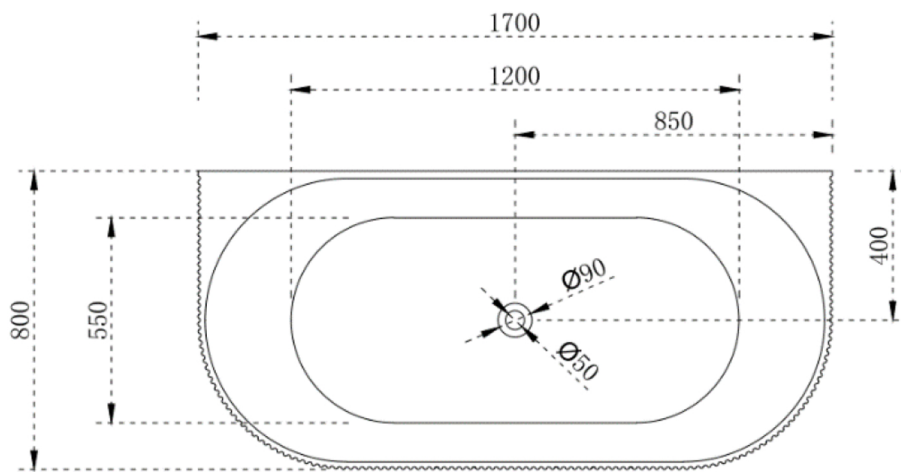

DESCRIPTION

- Modern & Nordic design
- Freestanding Back To Wall Bath with V-Groove Line Surround
- Matte white, UV stabilized acrylic
- Inbuilt steel support frame
- Adjustable steel legs, No overflow
- No-porous, blemish resistant and easy maintenance
- Chrome waste included with bath

V-GROOVE BACK TO WALL 1700MM-MATTE

Prices include GST. All measurements are in millimeters and subject to change without notice. For products, please allow +/- 10mm tolerance for manufacturing variance.