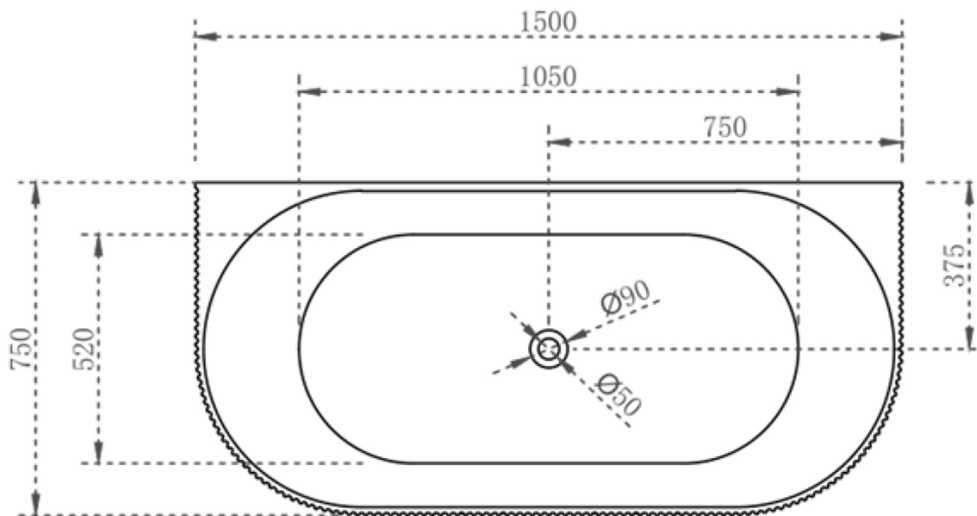

## DESCRIPTION

- Modern & Nordic design
- Freestanding Back To Wall Bath with V-Groove Line Surround
- Matte white, UV stabilized acrylic
- Inbuilt steel support frame
- Adjustable steel legs, No overflow
- No-porous, blemish resistant and easy maintenance
- Chrome waste included with bath

## V-GROOVE BACK TO WALL 1500MM-MATTE

Prices include GST. All measurements are in millimeters and subject to change without notice. For products, please allow +/- 10mm tolerance for manufacturing variance.