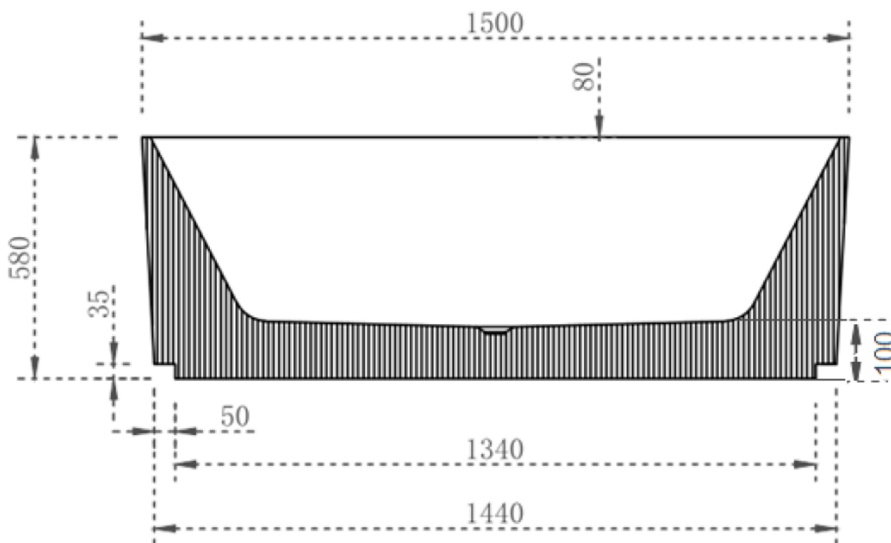

## DESCRIPTION

- Modern & Nordic design
- Freestanding Back To Wall Bath with V-Groove Line Surround
- Matte white, UV stabilized acrylic
- Inbuilt steel support frame
- Adjustable steel legs, No overflow
- No-porous, blemish resistant and easy maintenance
- Chrome waste included with bath

## V-GROOVE BACK TO WALL 1500MM-MATTE

Prices include GST. All measurements are in millimeters and subject to change without notice. For products, please allow +/- 10mm tolerance for manufacturing variance.