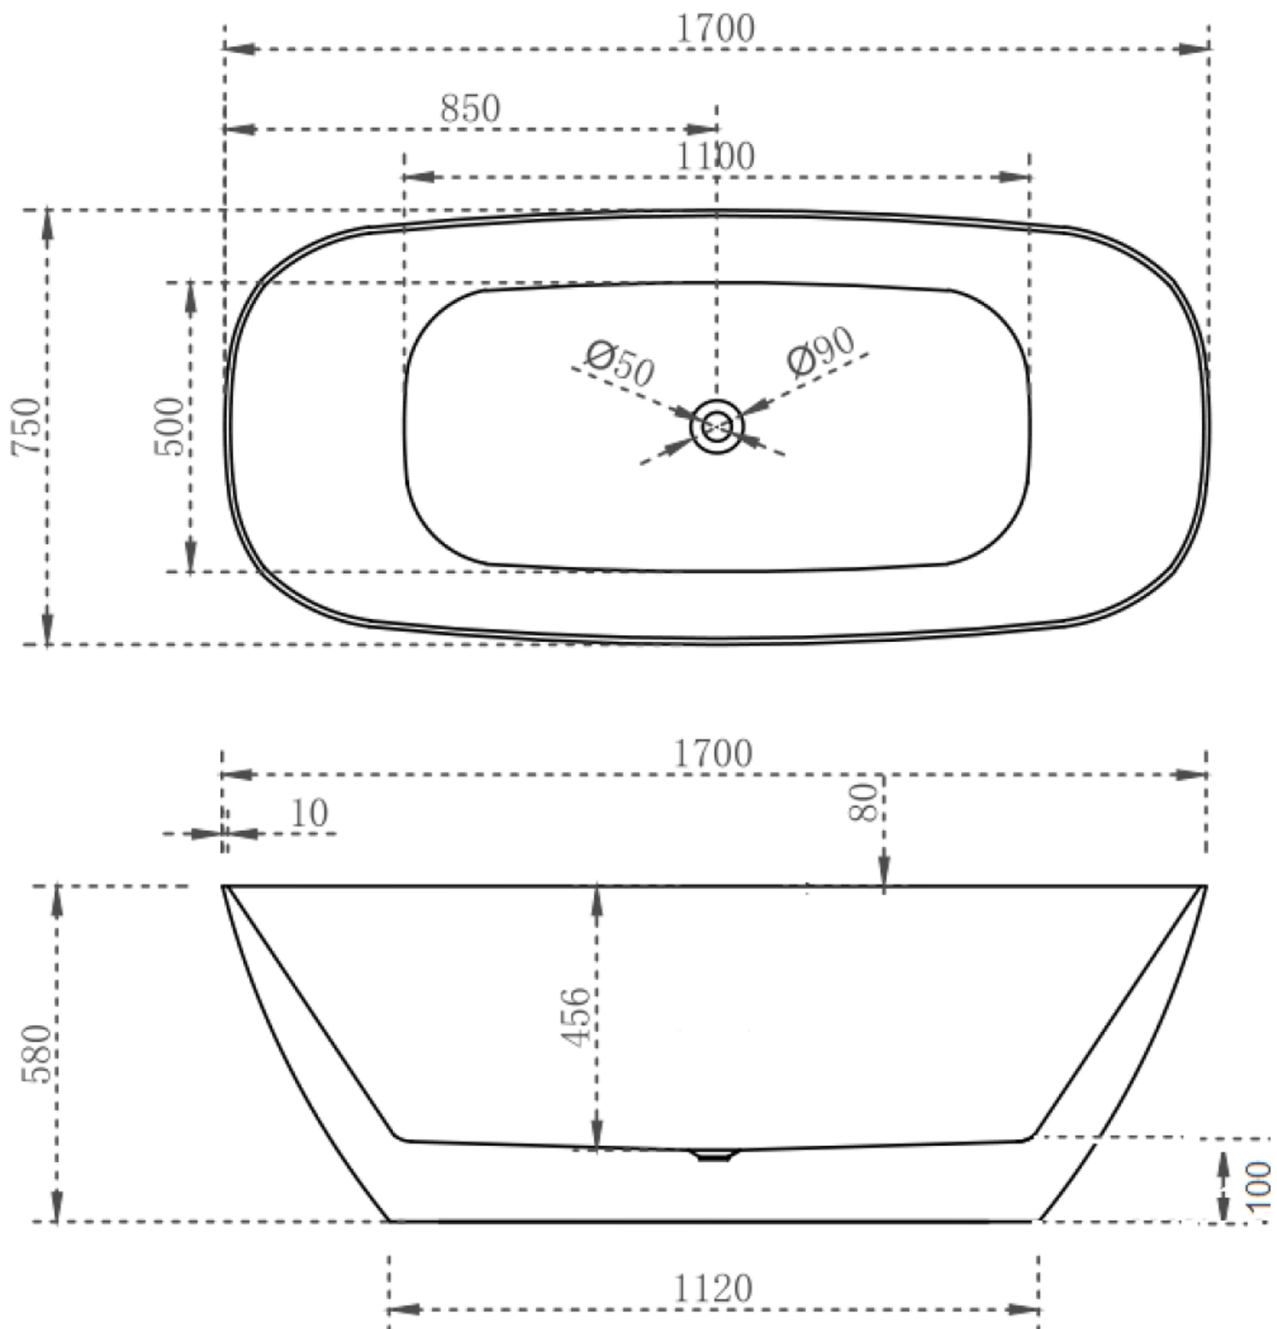

DESCRIPTION

- Modern & Minimalist design
- Rec. Shape, 10mm Super Slim Edge
- Inbuilt steel support frame
- Adjustable steel legs, No overflow
- No-porous, blemish resistant and easy maintenance
- Chrome waste included with bath

Prices include GST. All measurements are in millimeters and subject to change without notice. For products, please allow +/- 10mm tolerance for manufacturing variance.