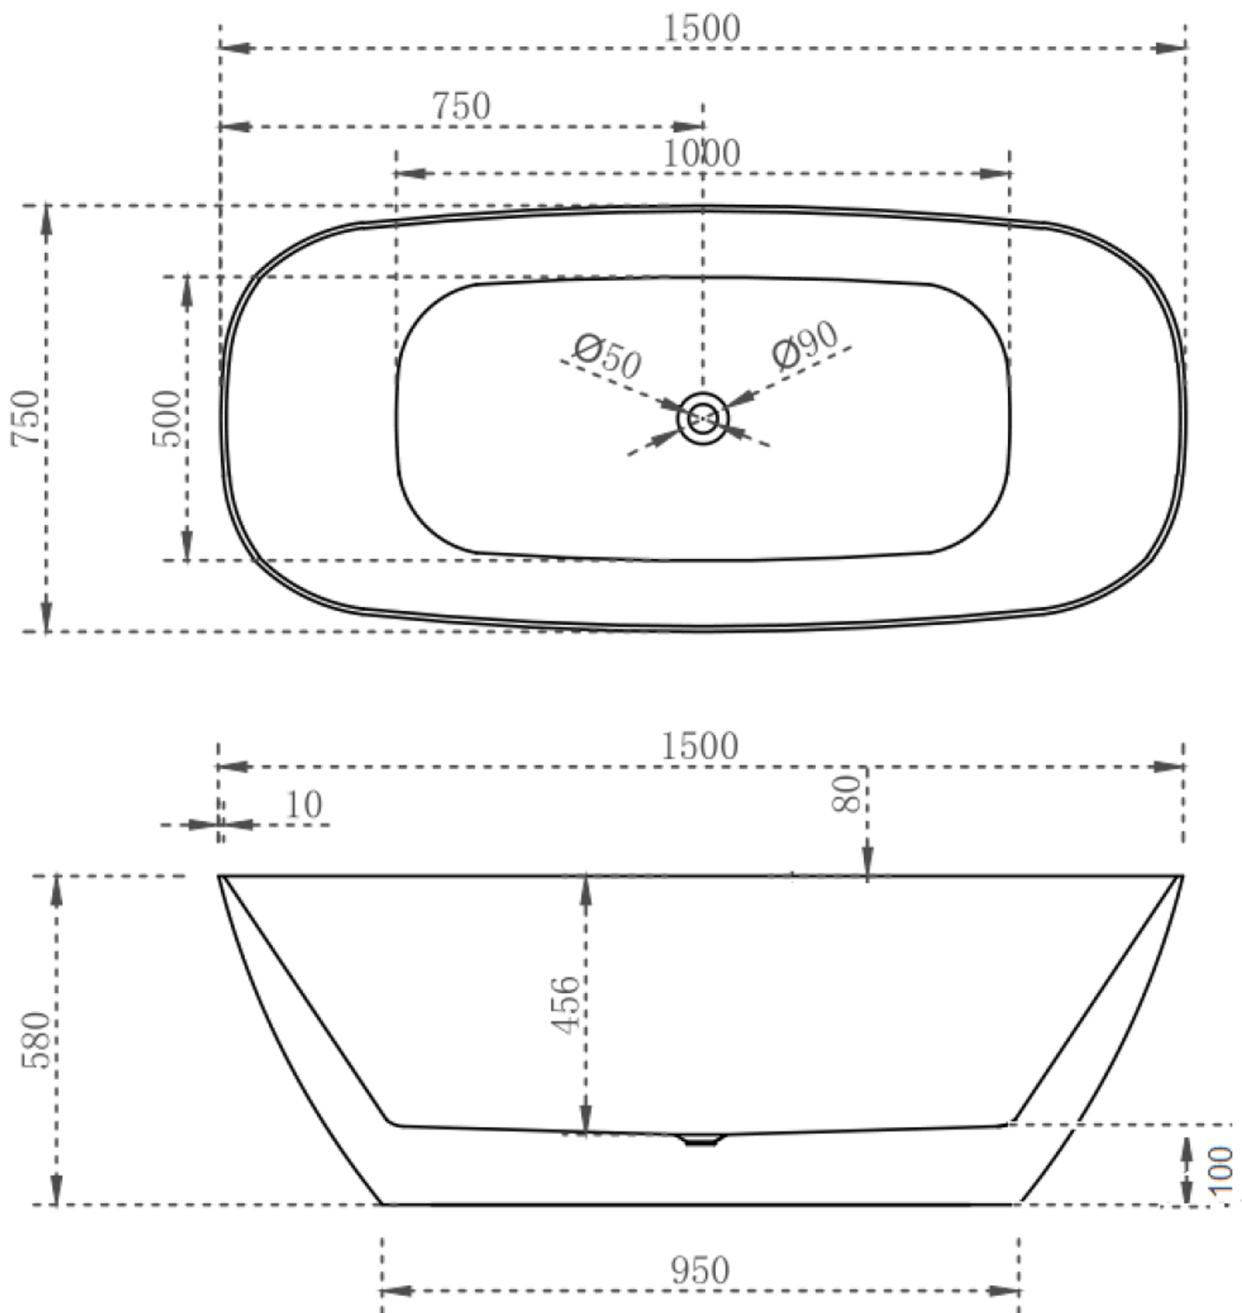

## DESCRIPTION

- Modern & Minimalist design
- Rec. Shape, 10mm Super Slim Edge
- Inbuilt steel support frame
- Adjustable steel legs, No overflow
- No-porous, blemish resistant and easy maintenance
- Chrome waste included with bath

Prices include GST. All measurements are in millimeters and subject to change without notice. For products, please allow +/- 10mm tolerance for manufacturing variance.