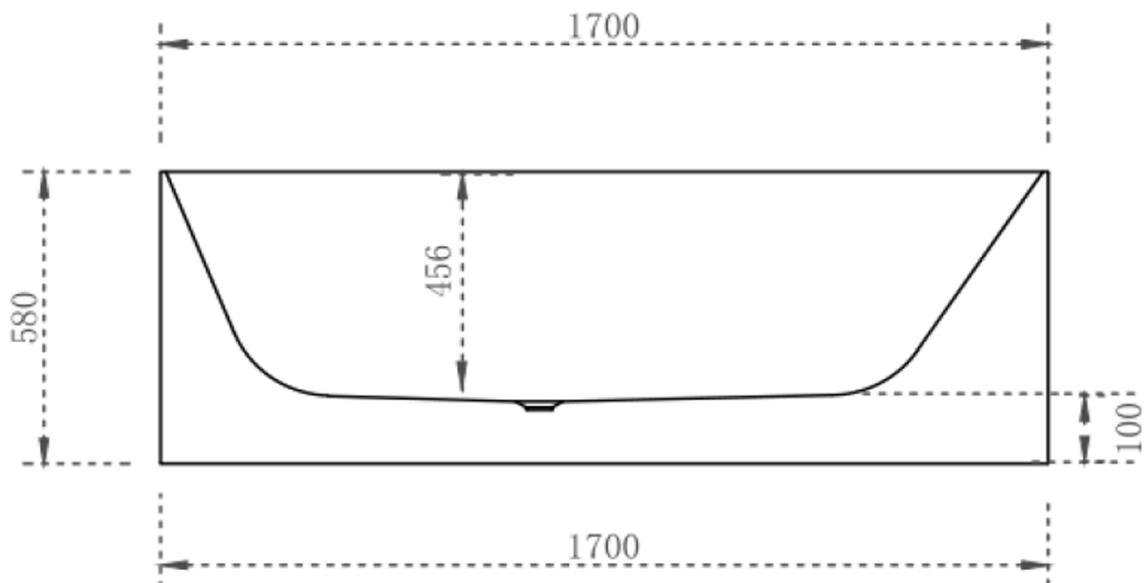

DESCRIPTION

- Modern & Minimalist design
- Square Edge, Oval Shape Interior, Corner Back To Wall
- Inbuilt steel support frame
- Adjustable steel legs, No overflow
- No-porous, blemish resistant and easy maintenance
- Chrome waste included with bath

Prices include GST. All measurements are in millimeters and subject to change without notice. For products, please allow +/- 10mm tolerance for manufacturing variance.