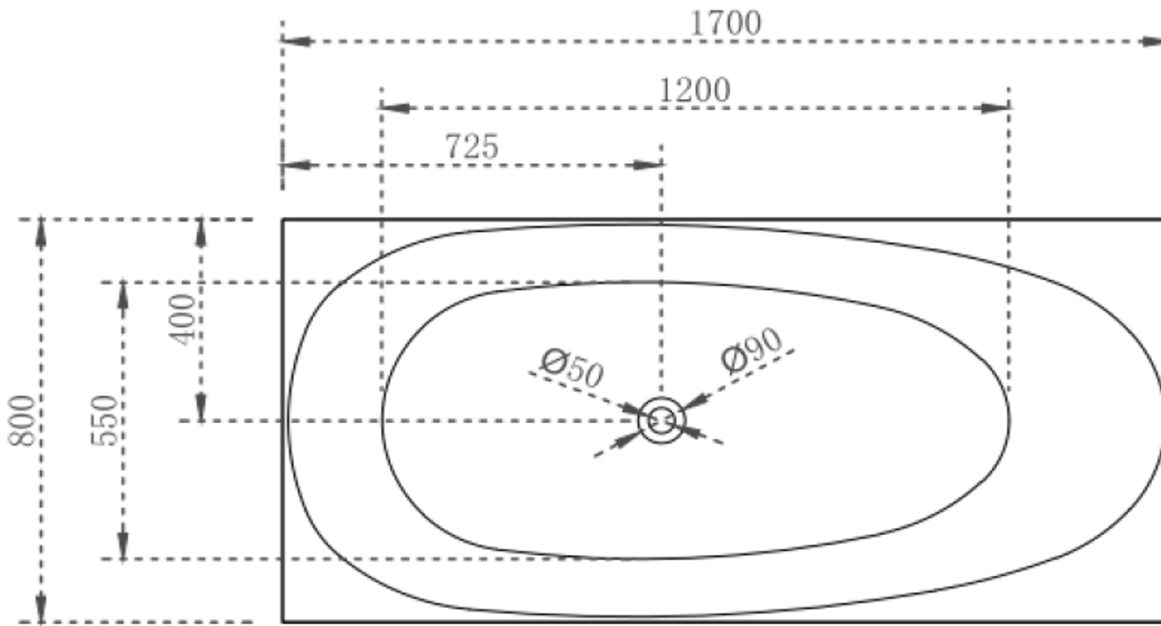

DESCRIPTION

- Modern & Minimalist design
- Square Edge, Oval Shape Interior, Corner Back To Wall
- Inbuilt steel support frame
- Adjustable steel legs, No overflow
- No-porous, blemish resistant and easy maintenance
- Chrome waste included with bath

Prices include GST. All measurements are in millimeters and subject to change without notice. For products, please allow +/- 10mm tolerance for manufacturing variance.