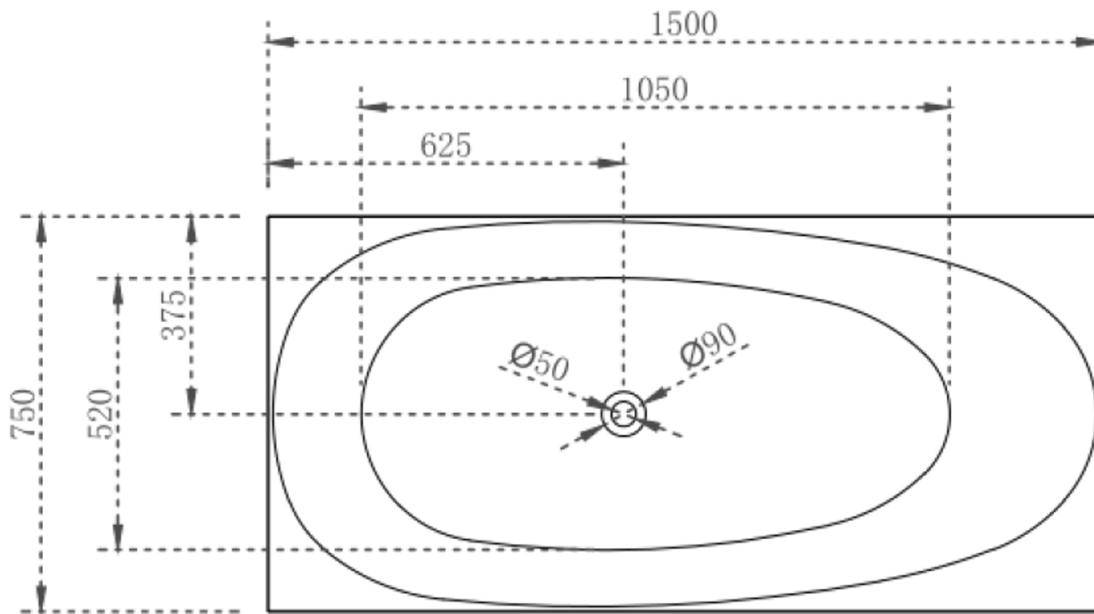

DESCRIPTION

- Modern & Minimalist design
- Square Edge, Oval Shape Interior, Corner Back To Wall
- Inbuilt steel support frame
- Adjustable steel legs, No overflow
- No-porous, blemish resistant and easy maintenance
- Chrome waste included with bath

Prices include GST. All measurements are in millimeters and subject to change without notice. For products, please allow +/- 10mm tolerance for manufacturing variance.