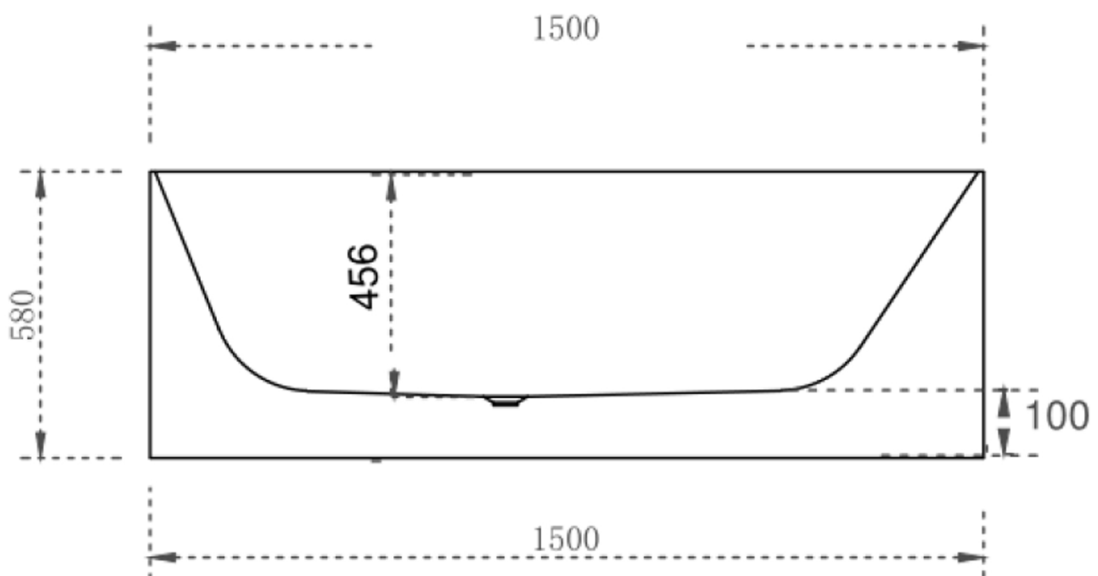

DESCRIPTION

- Modern & Minimalist design
- Square Edge, Oval Shape Interior, Corner Back To Wall
- Inbuilt steel support frame
- Adjustable steel legs, No overflow
- No-porous, blemish resistant and easy maintenance
- Chrome waste included with bath

Prices include GST. All measurements are in millimeters and subject to change without notice. For products, please allow +/- 10mm tolerance for manufacturing variance.