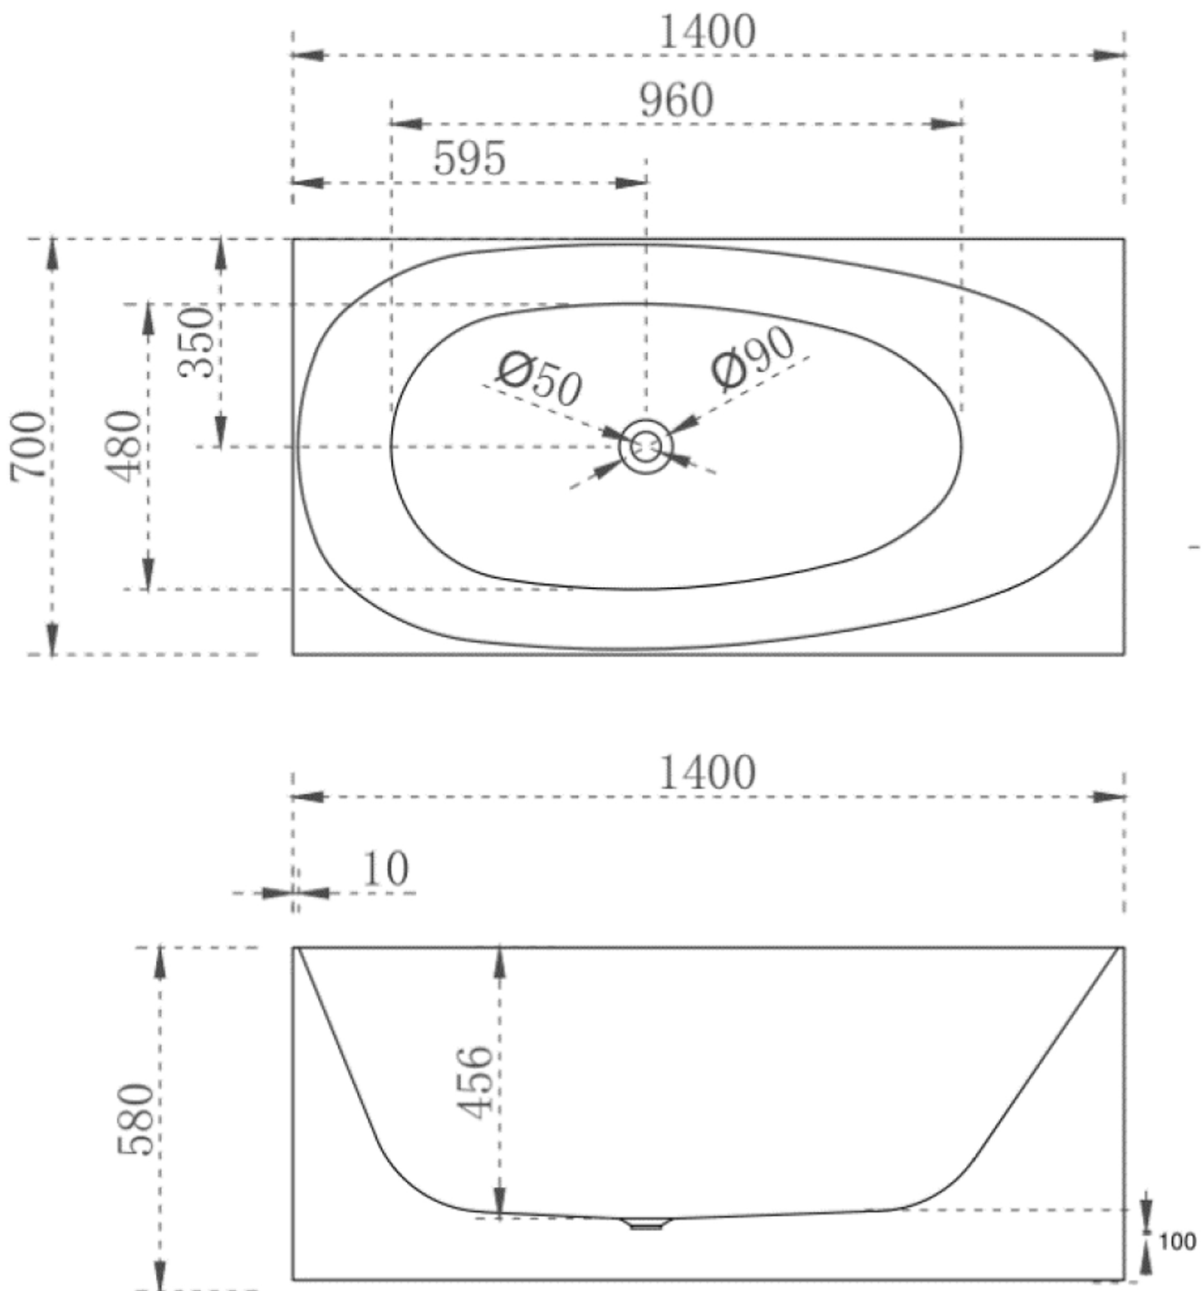

DESCRIPTION

- Modern & Minimalist design
- Square Edge, Oval Shape Interior, Corner Back To Wall
- Inbuilt steel support frame
- Adjustable steel legs, No overflow
- No-porous, blemish resistant and easy maintenance
- Chrome waste included with bath

Prices include GST. All measurements are in millimeters and subject to change without notice. For products, please allow +/- 10mm tolerance for manufacturing variance.