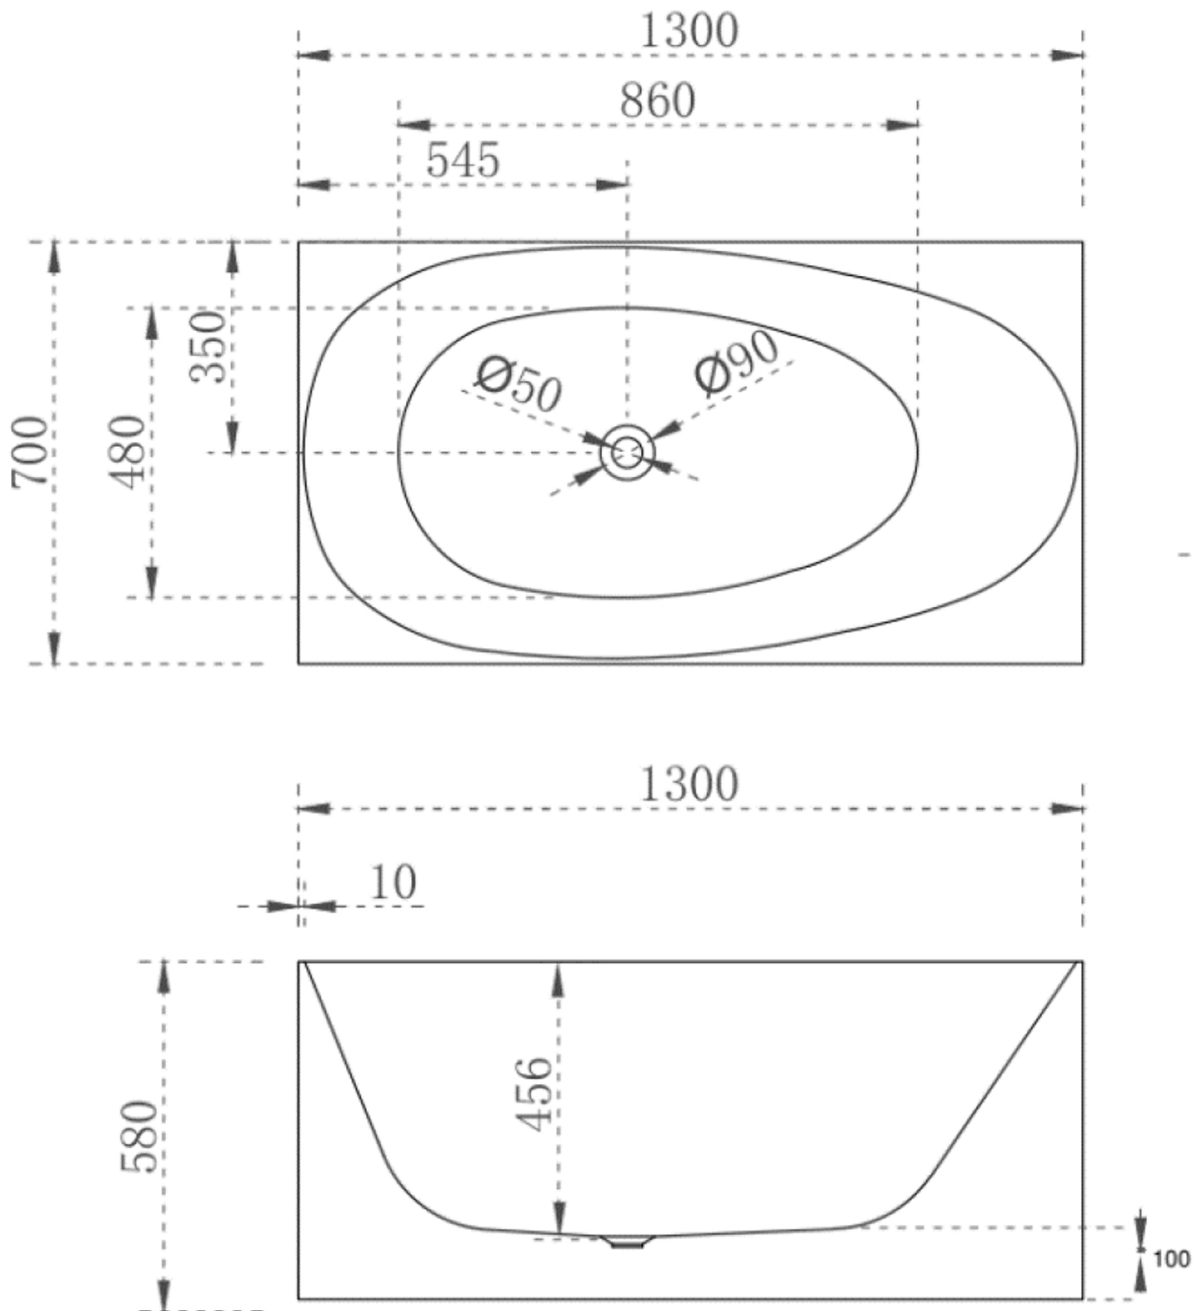

## DESCRIPTION

- Modern & Minimalist design
- Square Edge, Oval Shape Interior, Corner Back To Wall
- Inbuilt steel support frame
- Adjustable steel legs, No overflow
- No-porous, blemish resistant and easy maintenance
- Chrome waste included with bath

Prices include GST. All measurements are in millimeters and subject to change without notice. For products, please allow +/- 10mm tolerance for manufacturing variance.