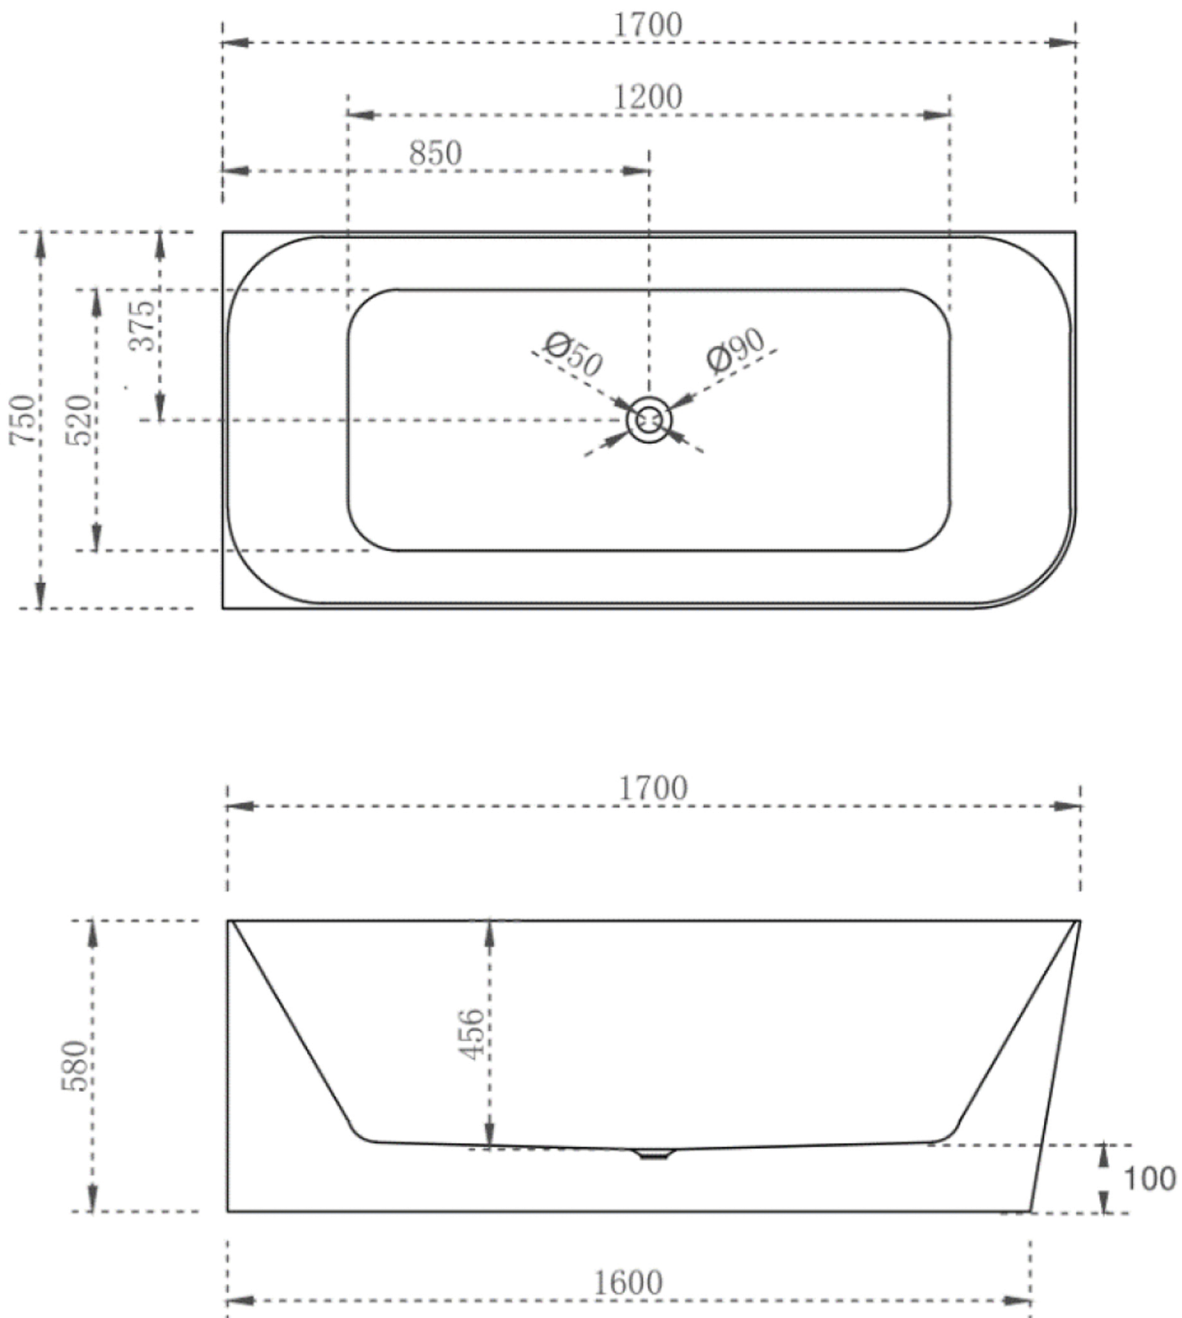

DESCRIPTION

- Modern & Minimalist design
- Super Slim Square Edge, Corner Back To Wall
- Gloss white, UV stabilized, sanitary grade acrylic
- Inbuilt steel support frame
- Adjustable steel legs, No overflow
- No-porous, blemish resistant and easy maintenance
- Chrome waste included with bath

AHSTON 1700MM CORNER LEFT HAND-GLOSS

please allow +/- 10mm tolerance for manufacturing variance.