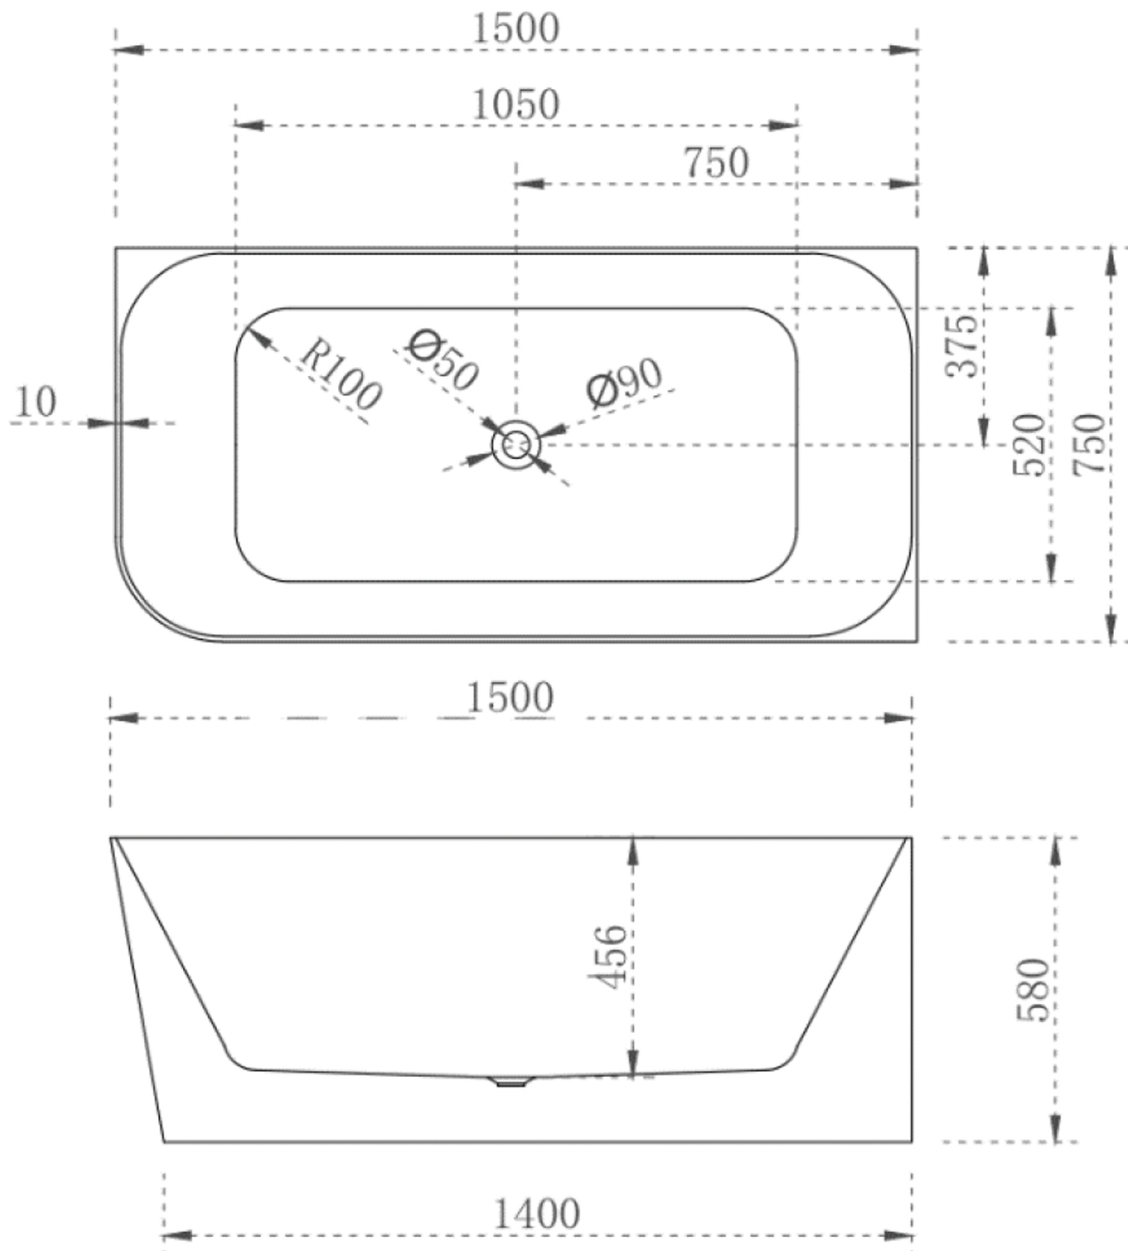

DESCRIPTION

- Modern & Minimalist design
- Super Slim Square Edge, Corner Back To Wall
- Gloss white, UV stabilized, sanitary grade acrylic
- Inbuilt steel support frame
- Adjustable steel legs, No overflow
- No-porous, blemish resistant and easy maintenance
- Chrome waste included with bath

AHSTON 1500MM CORNER RIGHT HAND-GLOSS

please allow +/- 10mm tolerance for manufacturing variance.