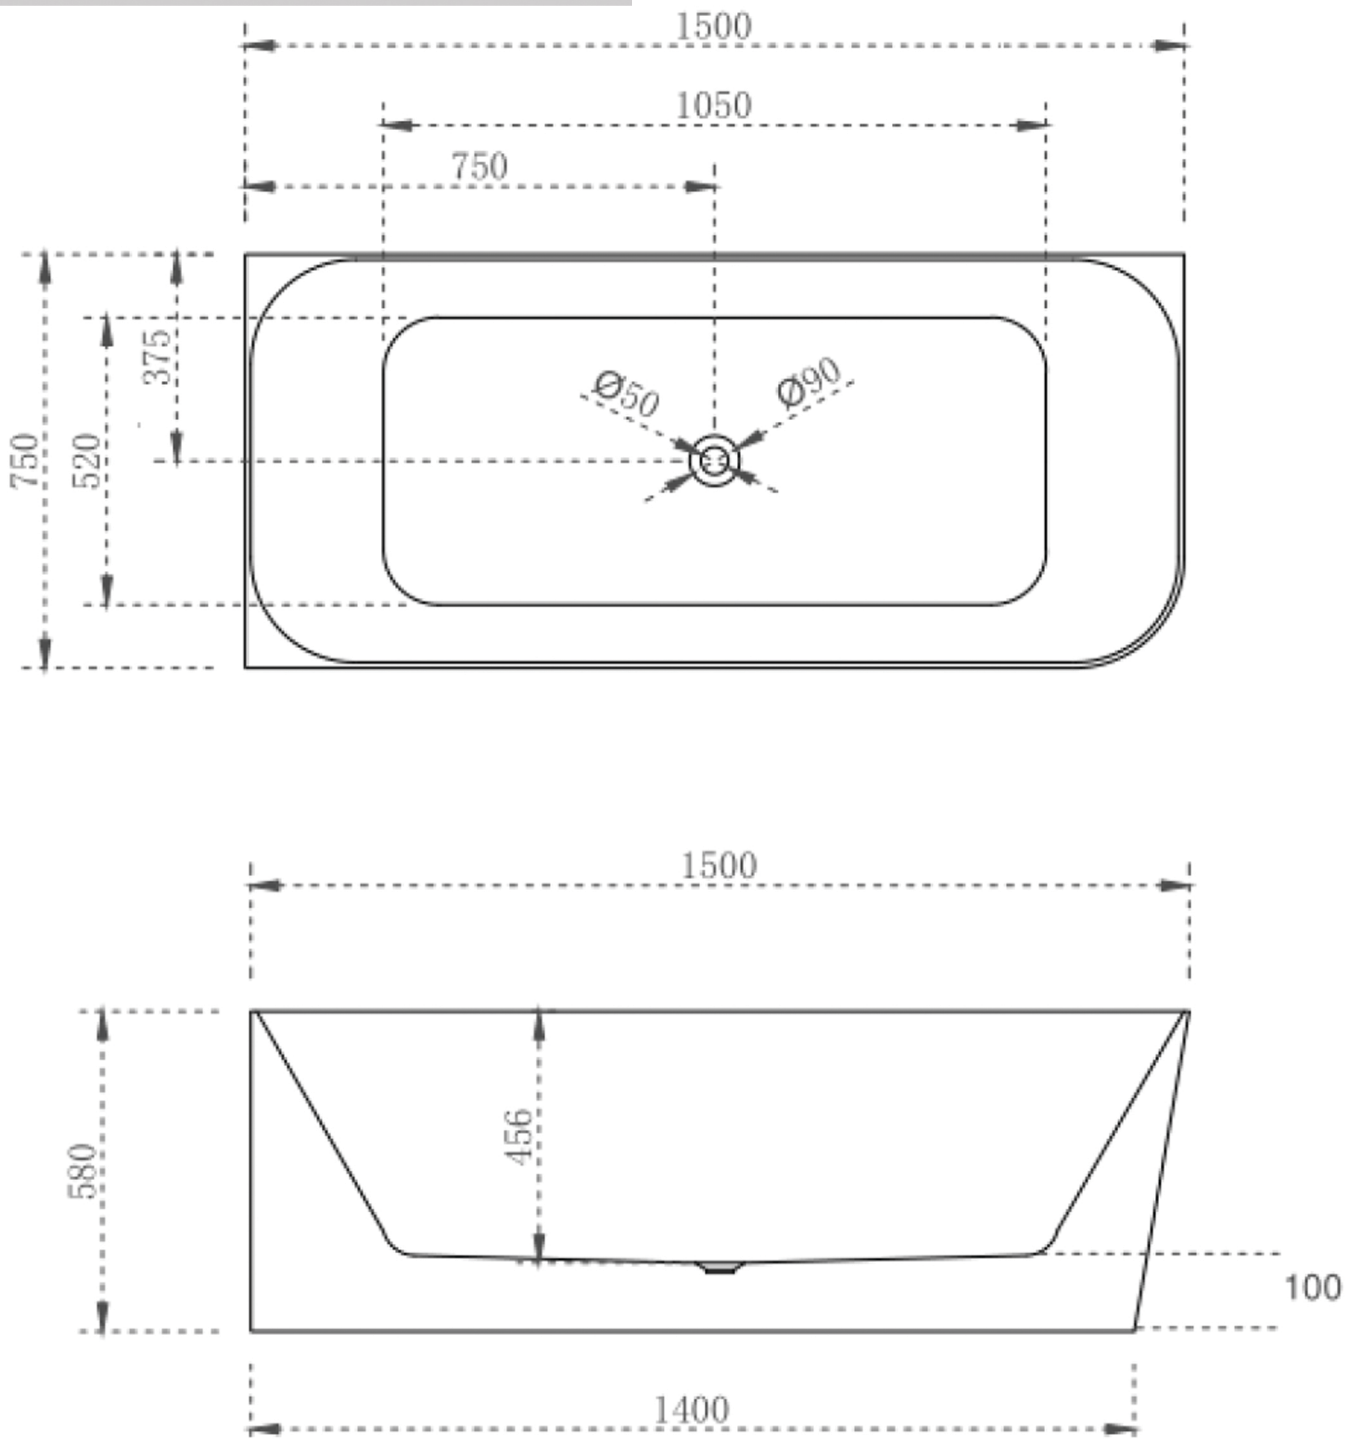

DESCRIPTION

- Modern & Minimalist design
- Super Slim Square Edge, Corner Back To Wall
- Gloss white, UV stabilized, sanitary grade acrylic
- Inbuilt steel support frame
- Adjustable steel legs, No overflow
- No-porous, blemish resistant and easy maintenance
- Chrome waste included with bath

AHSTON 1500MM CORNER LEFT HAND-GLOSS

please allow +/- 10mm tolerance for manufacturing variance.