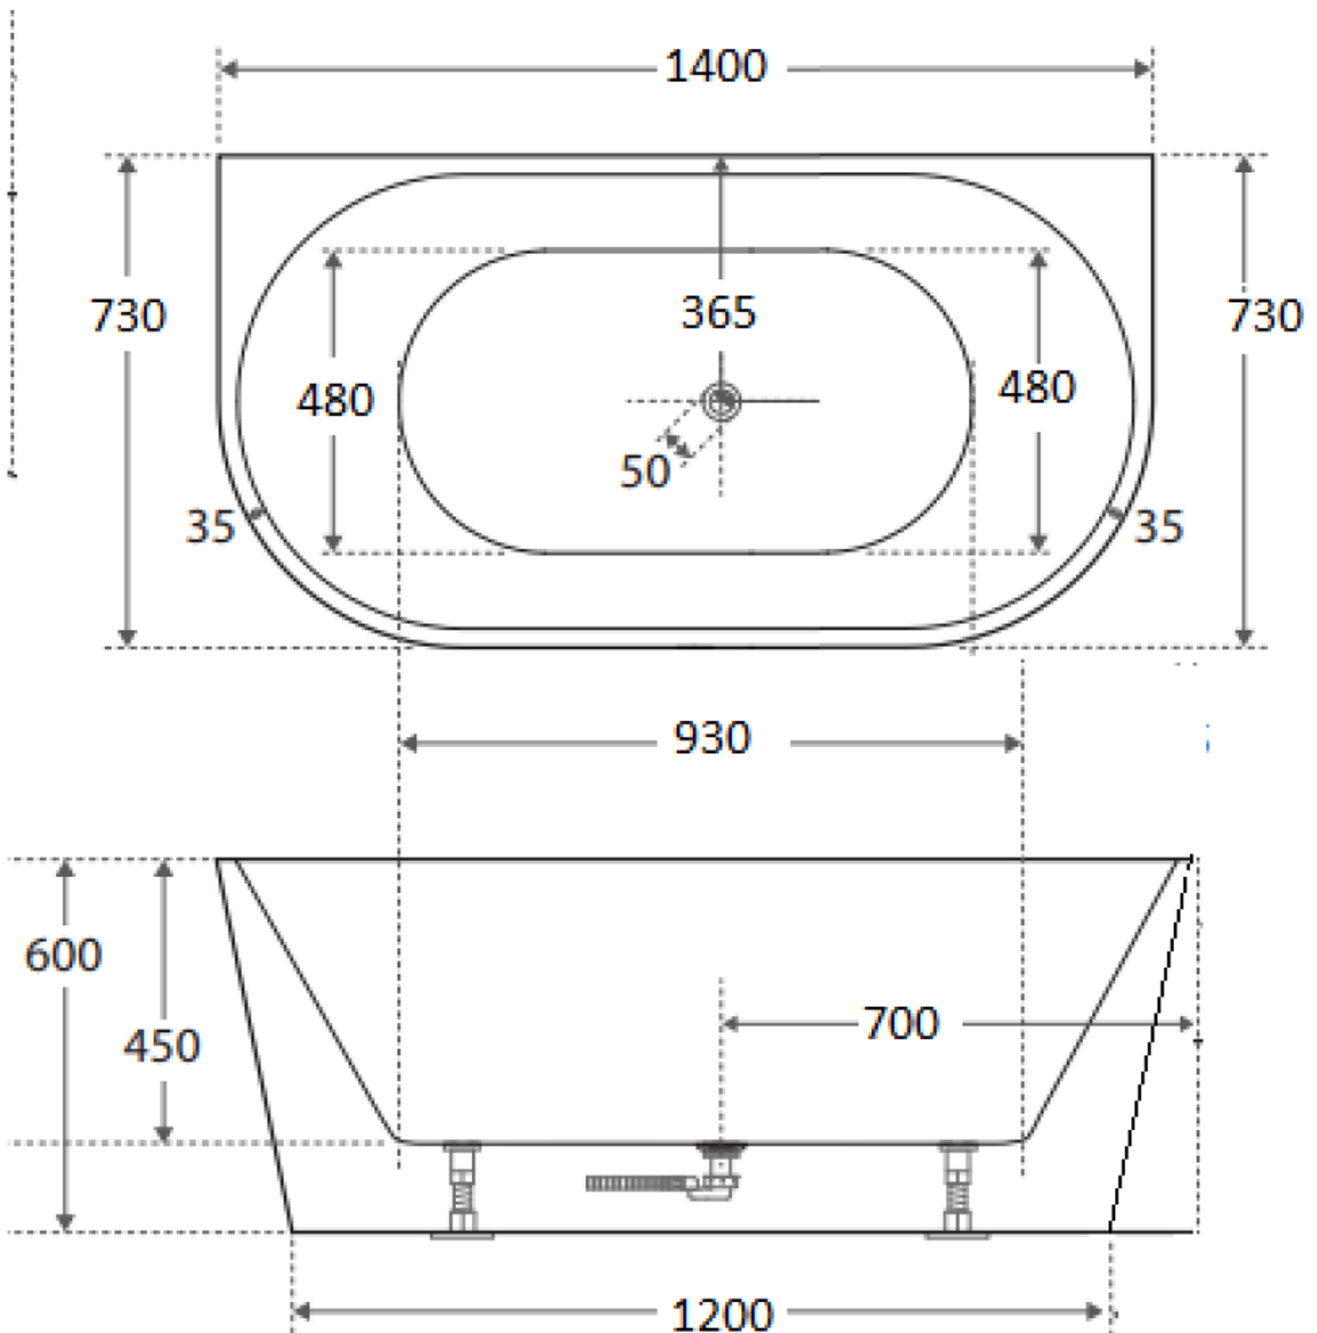

## DESCRIPTION

- Modern & Minimalist design
- Round Back to Wall
- Inbuilt steel support frame
- Adjustable steel legs, No overflow
- No-porous, blemish resistant and easy maintenance
- Chrome waste included with bath

## AURIS 1400MM-MATTE WHITE

Prices include GST. All measurements are in millimeters and subject to change without notice. For products, please allow +/- 10mm tolerance for manufacturing variance.