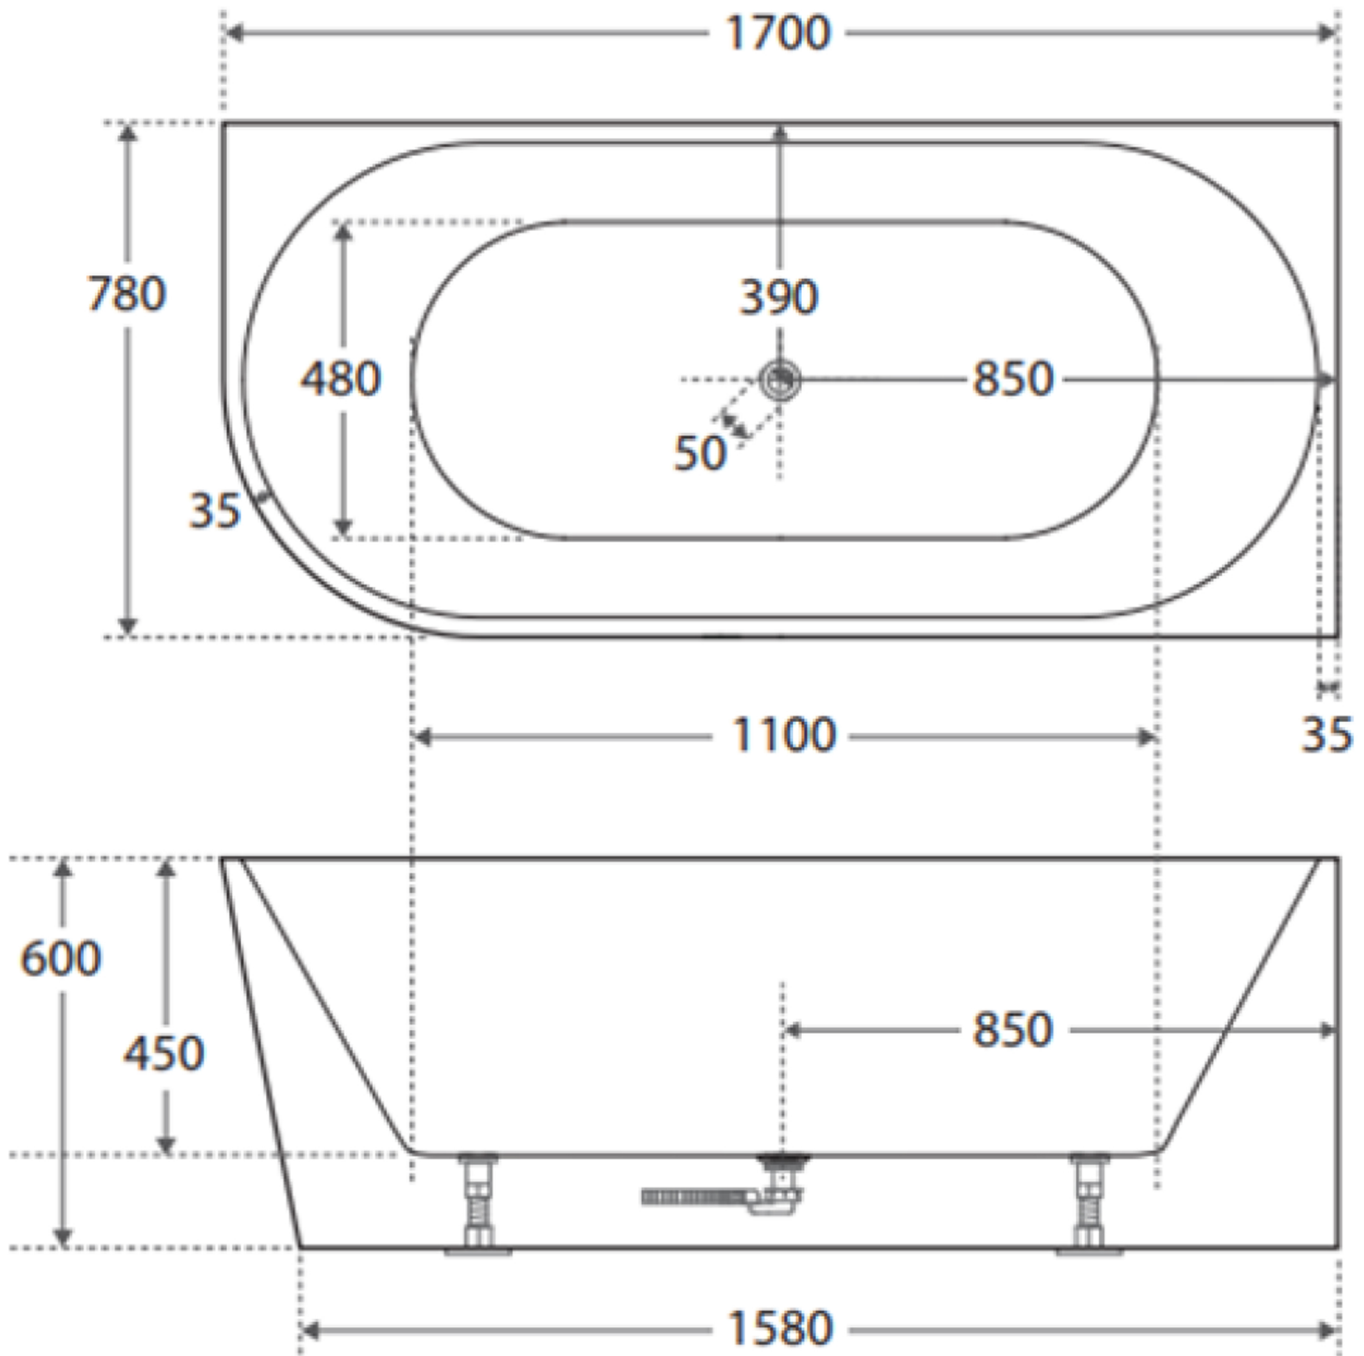

DESCRIPTION

- Modern & Minimalist design
- Round Corner Back to Wall
- Gloss white, UV stabilized, sanitary grade acrylic
- Inbuilt steel support frame
- Adjustable steel legs, No overflow
- No-porous, blemish resistant and easy maintenance
- Chrome waste included with bath

Prices include GST. All measurements are in millimeters and subject to change without notice. For products, please allow +/- 10mm tolerance for manufacturing variance.